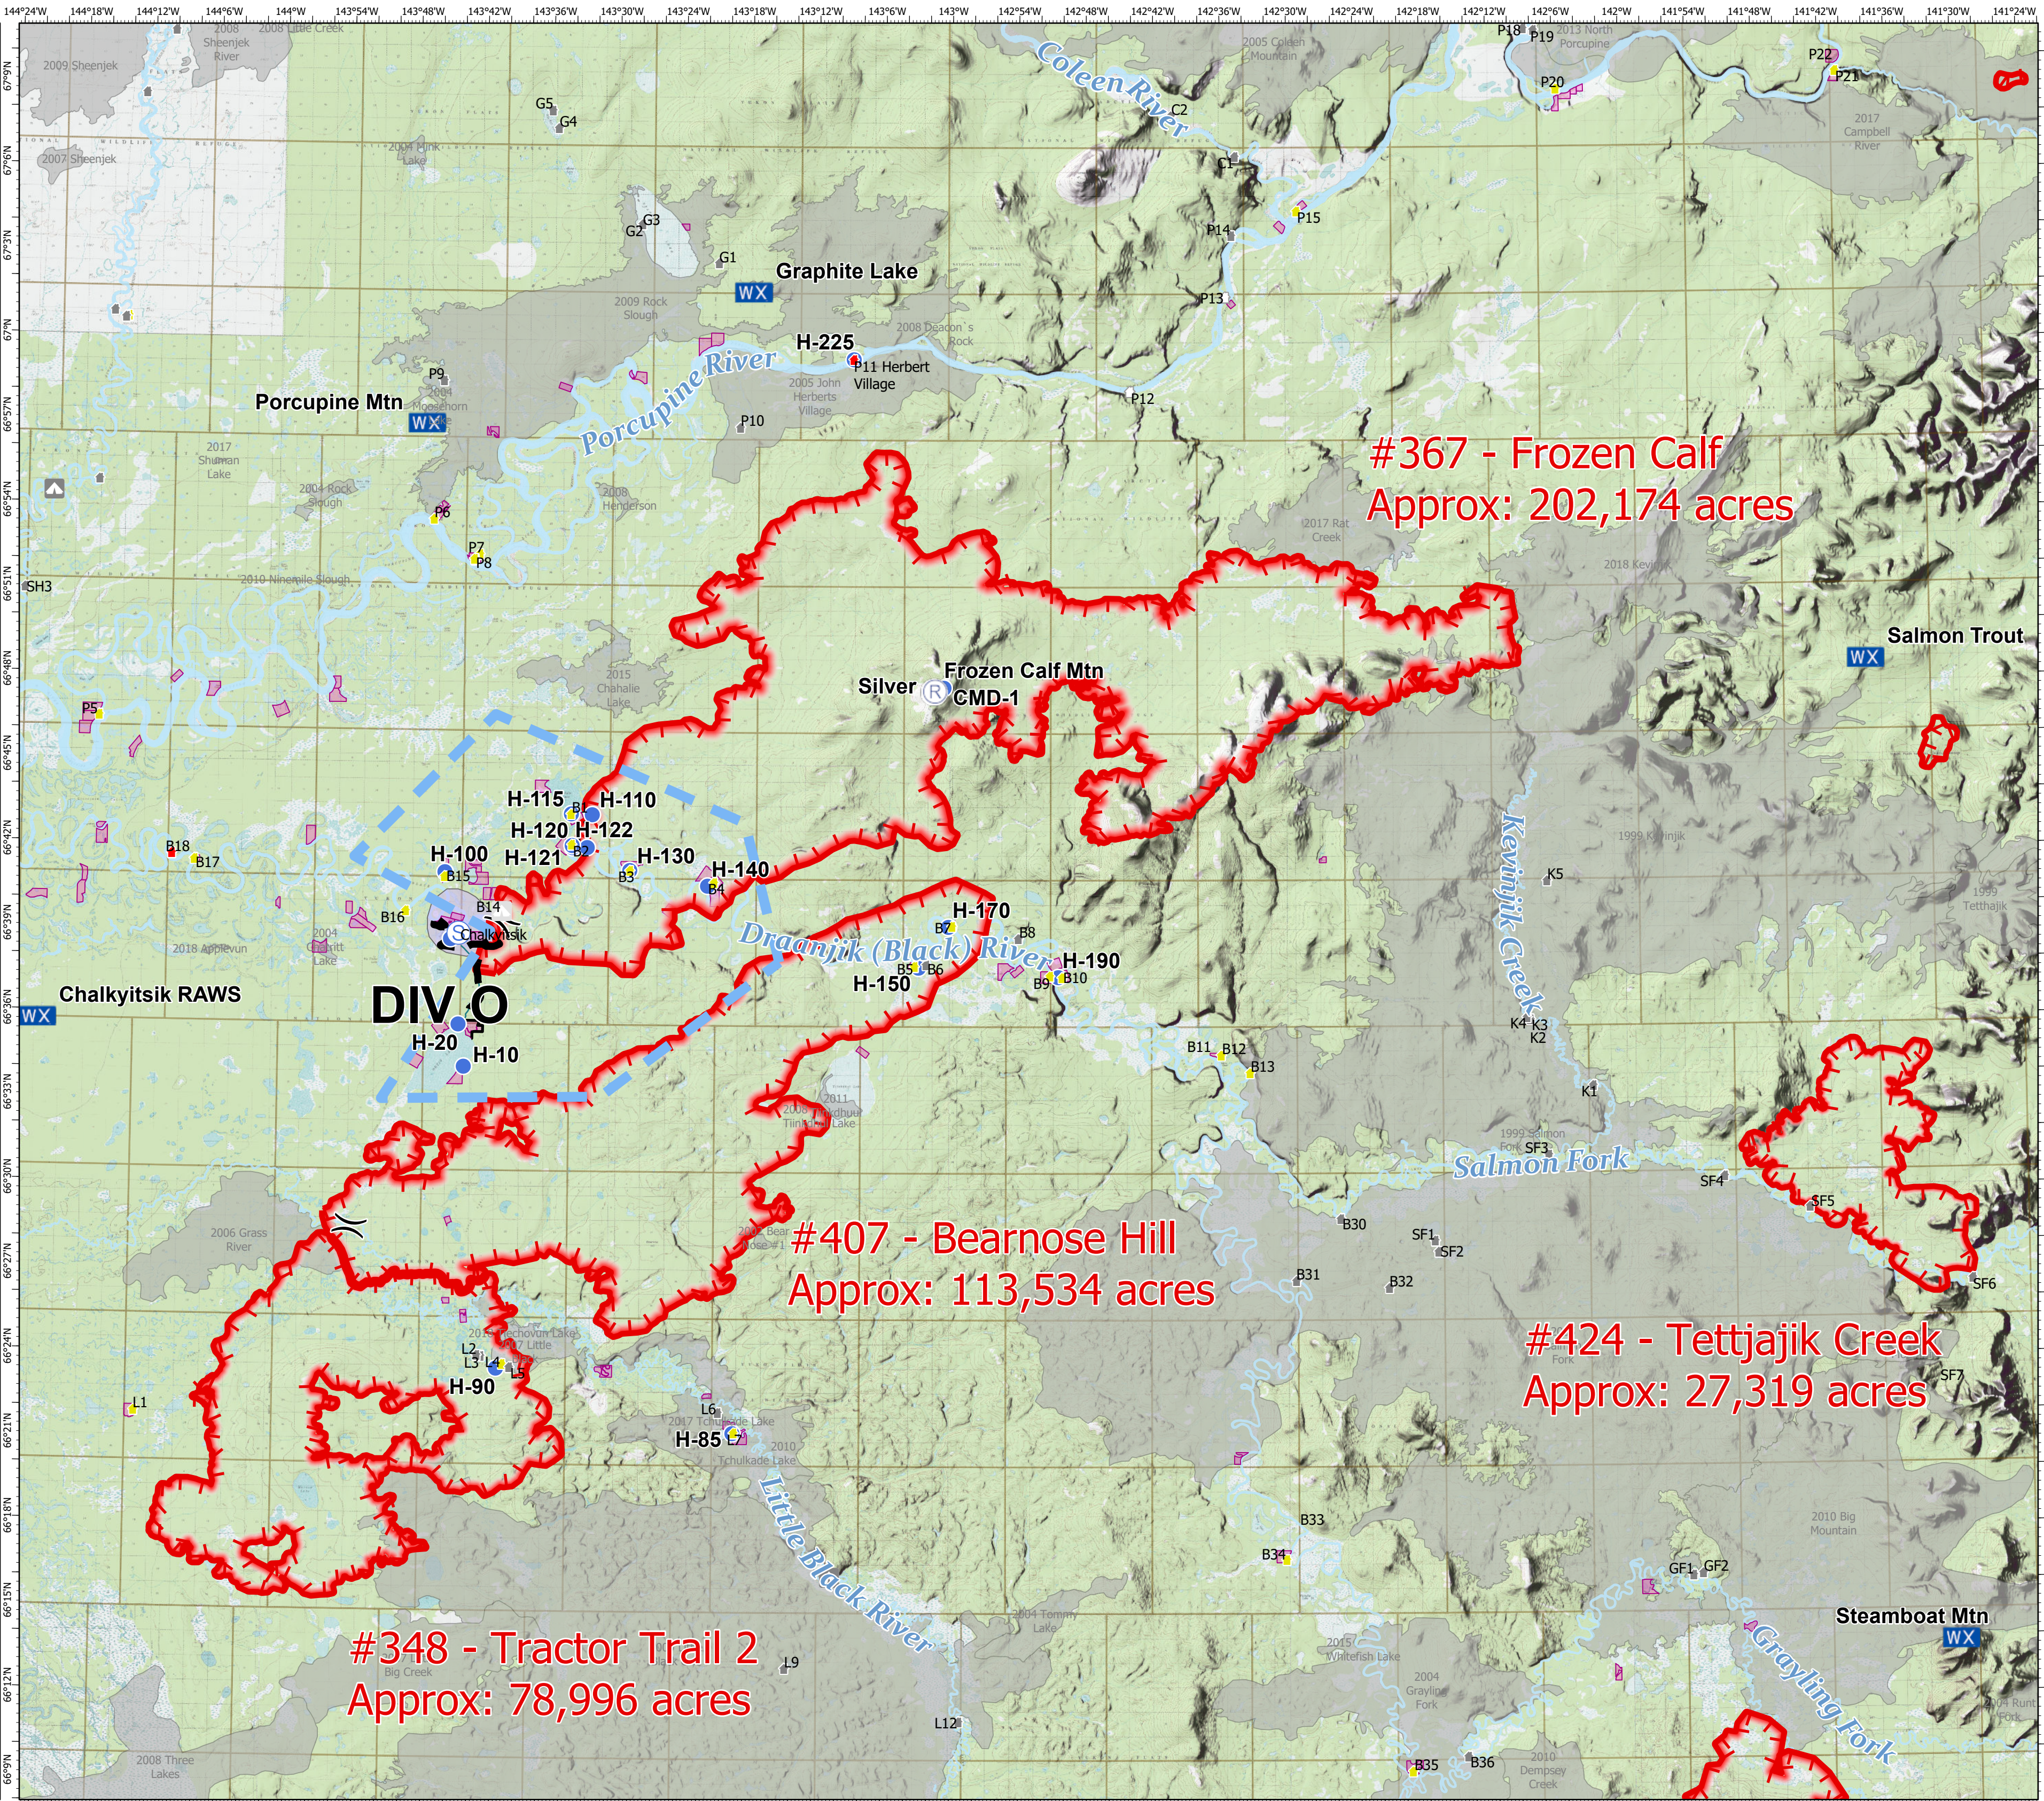

Chalkyitsik Complex AK-UYD-000466 Operations

7/22/2019

Alaska Albers Projection
NAD 83 Datum

- Helispot
 - WX Mobile Weather Unit
 - R Repeater
 - S Staging Area
 - Division Break
 - Uncontrolled Fire Edge
 - Completed Hand Line
 - Completed Dozer Line
 - Temporary Flight Restriction
 - Wildfire Daily Fire Perimeter
 - Native Allotments
 - Structure Protection Area
 - Fire History
- Alaska Known Sites Structures**
- Critical
 - Full
 - No Protection
 - Unknown
- Camp**
- No Protection
 - Unknown

#367 - Frozen Calf
Approx: 202,174 acres

#407 - Bearnose Hill
Approx: 113,534 acres

#424 - Tettjajik Creek
Approx: 27,319 acres

#348 - Tractor Trail 2
Approx: 78,996 acres