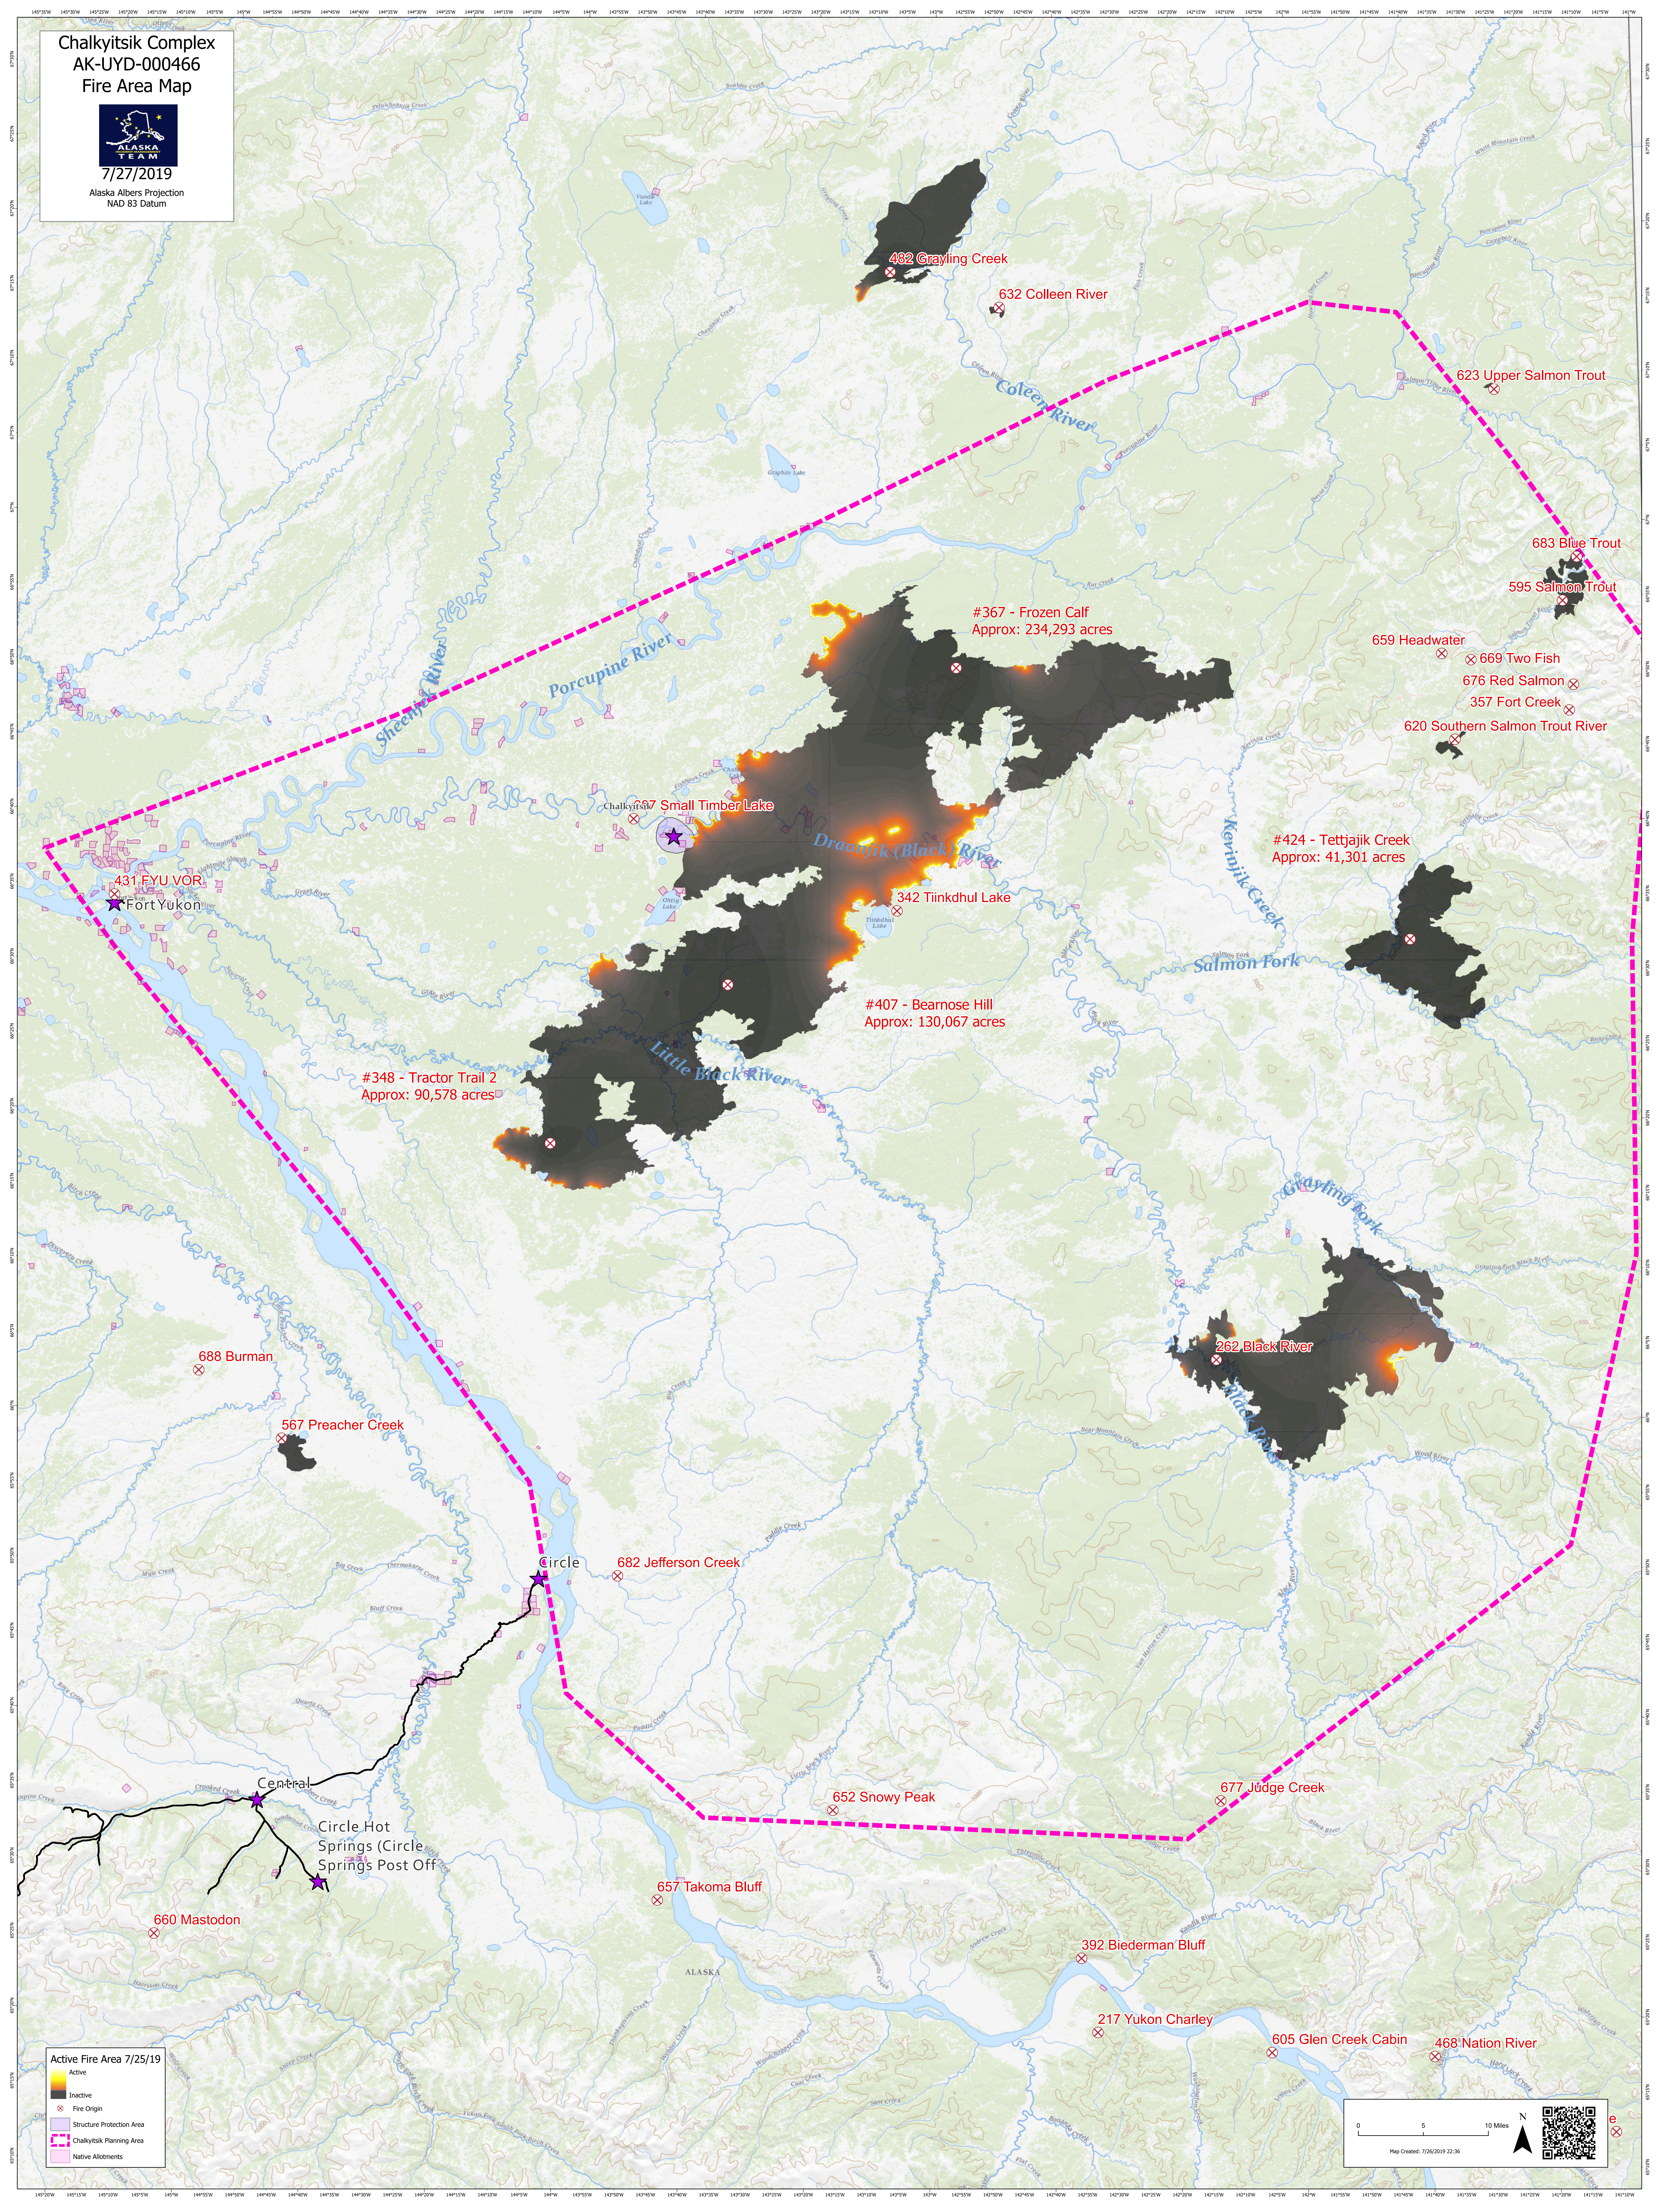

Chalkyitsik Complex
AK-UYD-000466
Fire Area Map

7/27/2019

Alaska Albers Projection
NAD 83 Datum

482 Grayling Creek

632 Colleen River

623 Upper Salmon Trout

683 Blue Trout

595 Salmon Trout

659 Headwater

669 Two Fish

676 Red Salmon

357 Fort Creek

620 Southern Salmon Trout River

#367 - Frozen Calf

Approx: 234,293 acres

#424 - Tettjakik Creek

Approx: 41,301 acres

#348 - Tractor Trail 2

Approx: 90,578 acres

342 Tiinkdhul Lake

#407 - Bearnose Hill

Approx: 130,067 acres

262 Black River

688 Burman

567 Preacher Creek

682 Jefferson Creek

652 Snowy Peak

677 Judge Creek

660 Mastodon

657 Takoma Bluff

392 Biederman Bluff

217 Yukon Charley