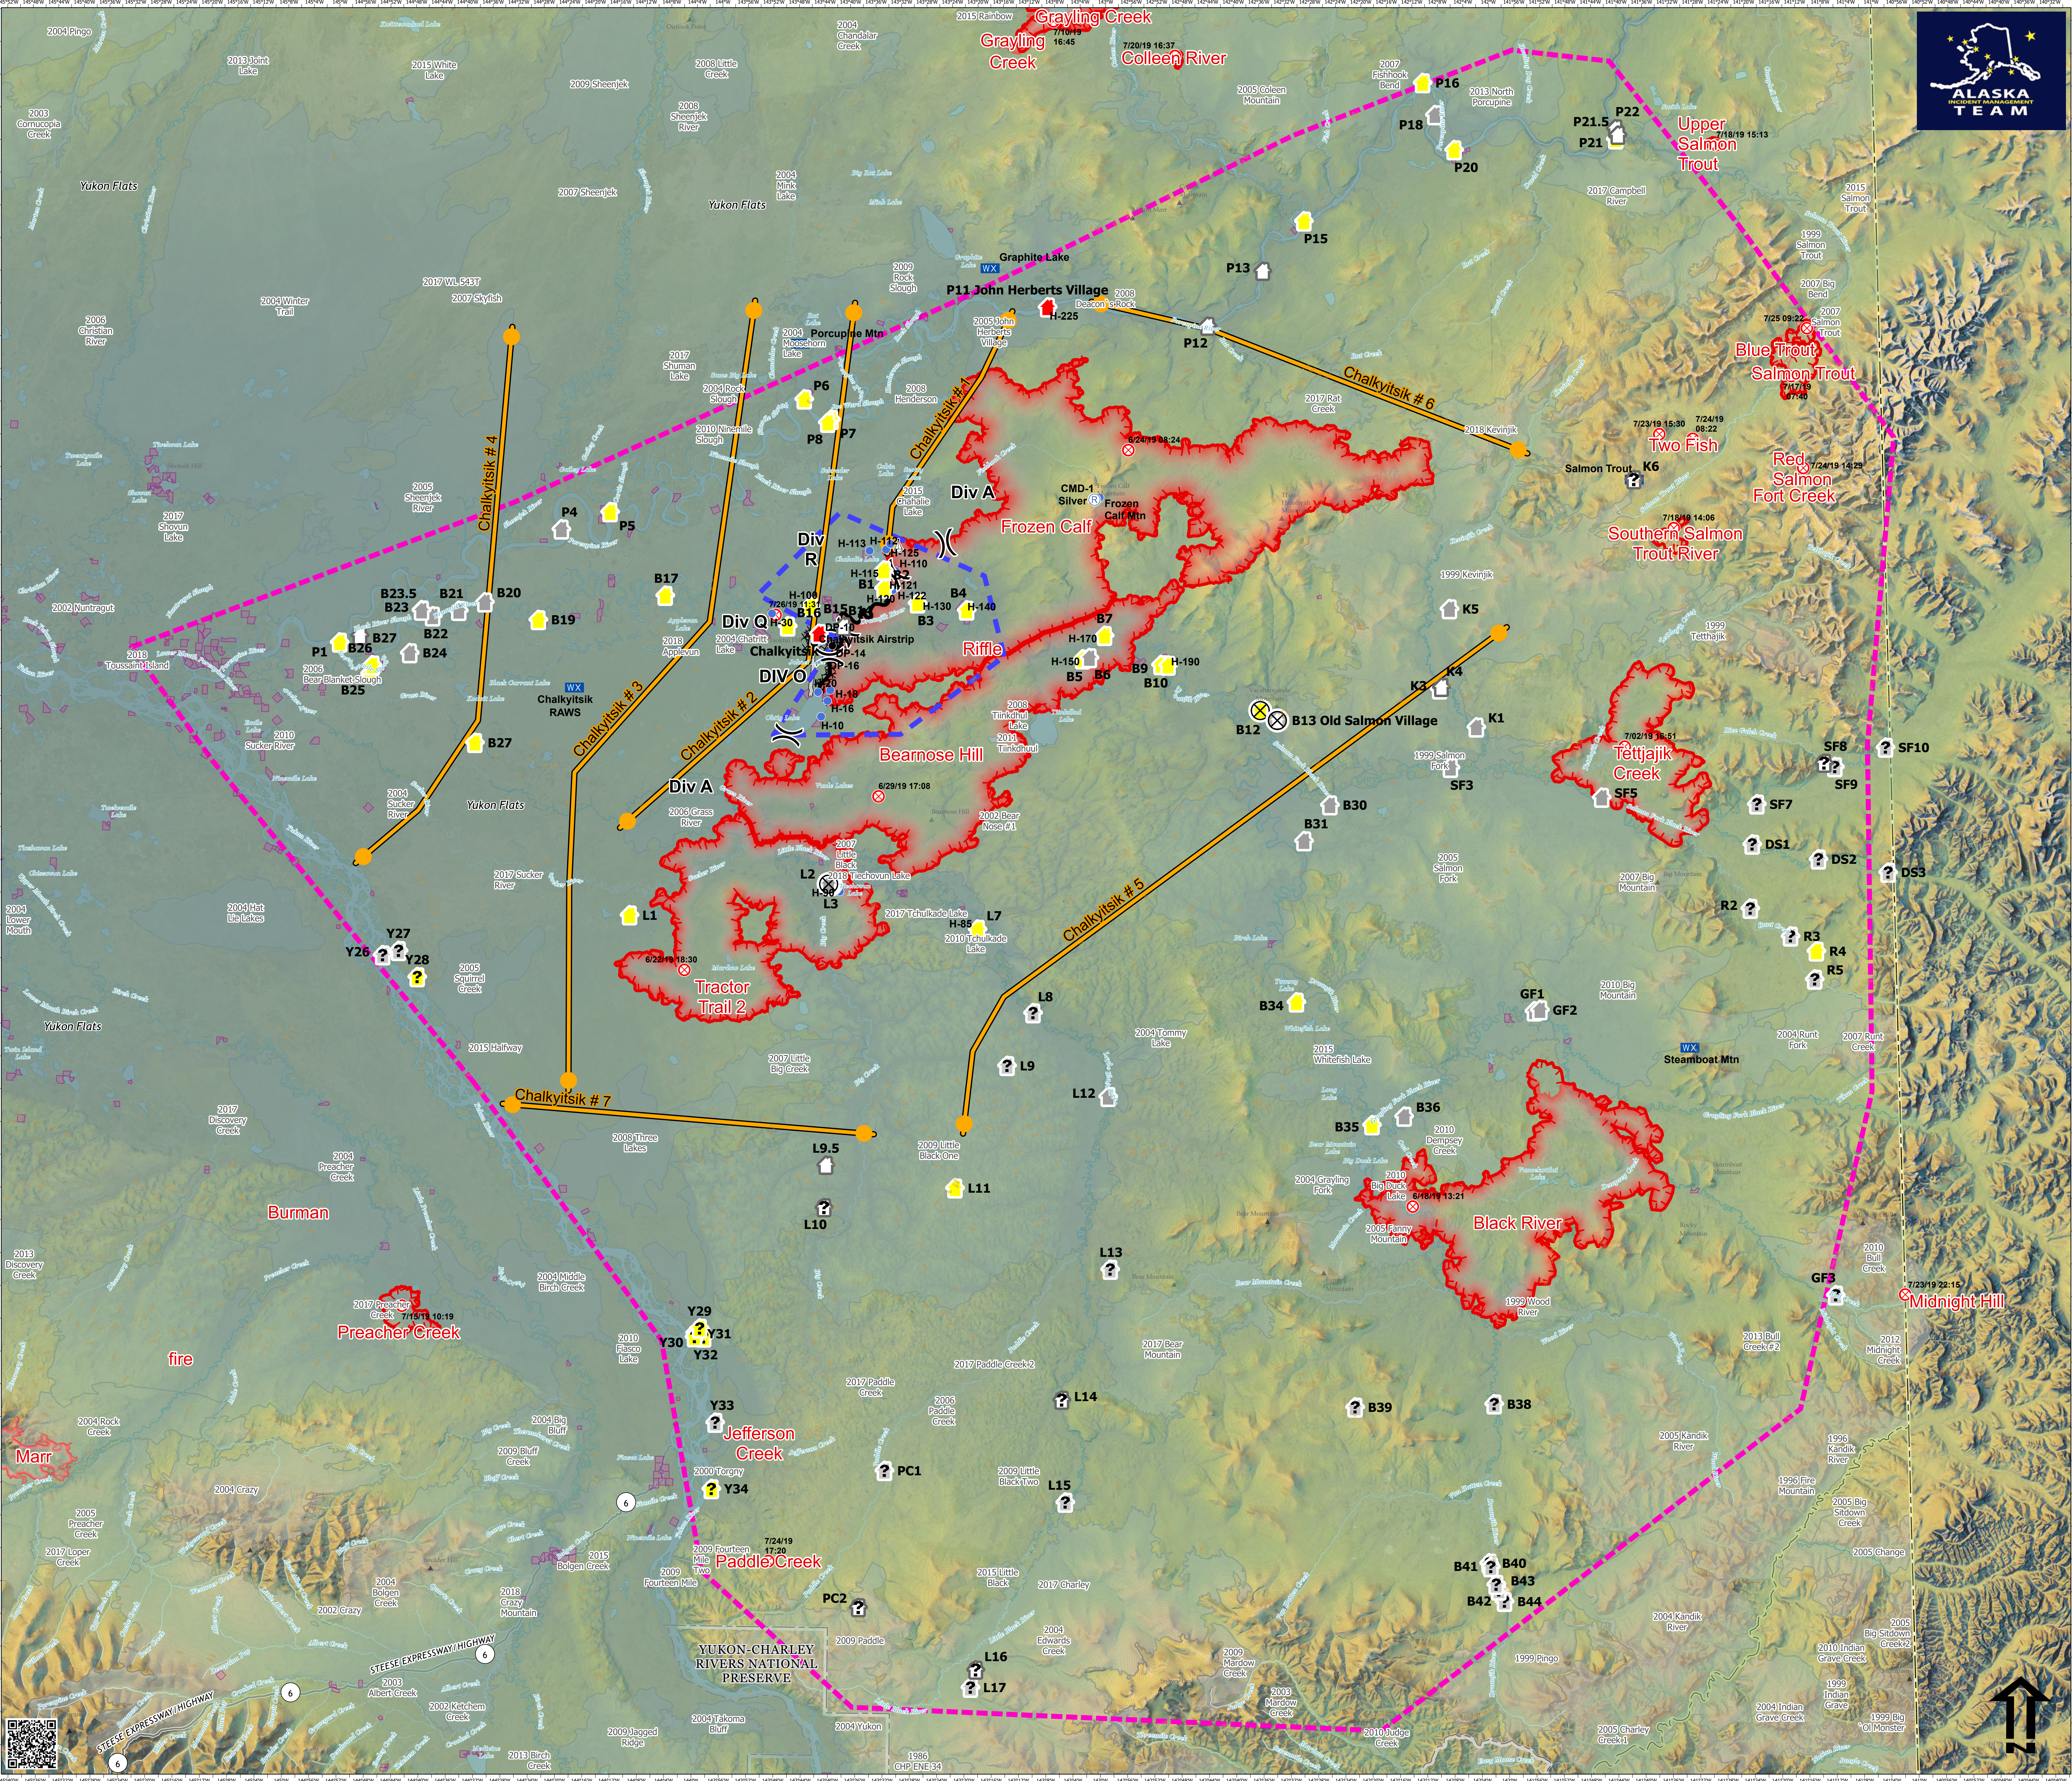

MapLabel	Site Jurisdiction	MapLabel	Site Jurisdiction
B1	BIA	L10	BLM
B10	BIA	L11	USFWS
B12	BIA	L12	USFWS
B13 Old Salmon Village	USFWS	L13	USFWS
B14	BIA	L14	BLM
B15	BIA	L15	BLM
B16	BIA	L16	BLM
B17	BIA	L17	BLM
B19	BIA	L2	USFWS
B2	BIA	L3	USFWS
B20	USFWS	L7	BIA
B21	USFWS	L8	USFWS
B22	USFWS	L9	State
B23	USFWS	L8.5	USFWS
B23.5	USFWS	P1	BIA
B24	BIA	P11 John Herberts Village	USFWS
B25	BIA	P12	USFWS
B26	BIA	P13	USFWS
B27	BIA	P15	BIA
B3	BIA	P16	BIA
B30	USFWS	P20	Private
B31	USFWS	P21	BIA
B34	BIA	P21.5	BIA
B35	BIA	P22	BIA
B36	USFWS	P4	USFWS
B38	BLM	P5	ANCSA
B39	BLM	P6	BIA
B4	BIA	P7	BIA
B40	ANCSA	P8	BLM
B41	ANCSA	PC1	ANCSA
B42	ANCSA	PC2	ANCSA
B43	ANCSA	R2	BLM
B44	ANCSA	R3	BLM
B5	BIA	R4	Private
B6	USFWS	RS	BLM
B7	BIA	SF10	BLM
B9	BIA	SF3	USFWS
Chalkyitsik	ANCSA	SF5	BLM
DS1	BLM	SF7	BLM
DS2	BLM	SF8	BLM
DS3	BLM	SF9	BLM
GF1	BLM	Y26	USFWS
GF2	BLM	Y27	USFWS
GF3	BLM	Y28	USFWS
K1	USFWS	Y29	ANCSA
K2	USFWS	Y30	BLM
K3	USFWS	Y31	BIA
K4	USFWS	Y32	BIA
K5	USFWS	Y33	BIA
K6	ANCSA	Y34	ANCSA
L1	BIA	Y34	ANCSA

MAP Sites Considered for Protection

1	P6, P7, P8
2	P5, B17
3	RAWS, B19, B27, SH2
4	P1, B27, P2, Fort Yukon
5	B34, B35
6	P15, P16, P17, P18, P19, P20 P21
7	South Yukon River Cabins

Map Created: 8/1/2019 21:58