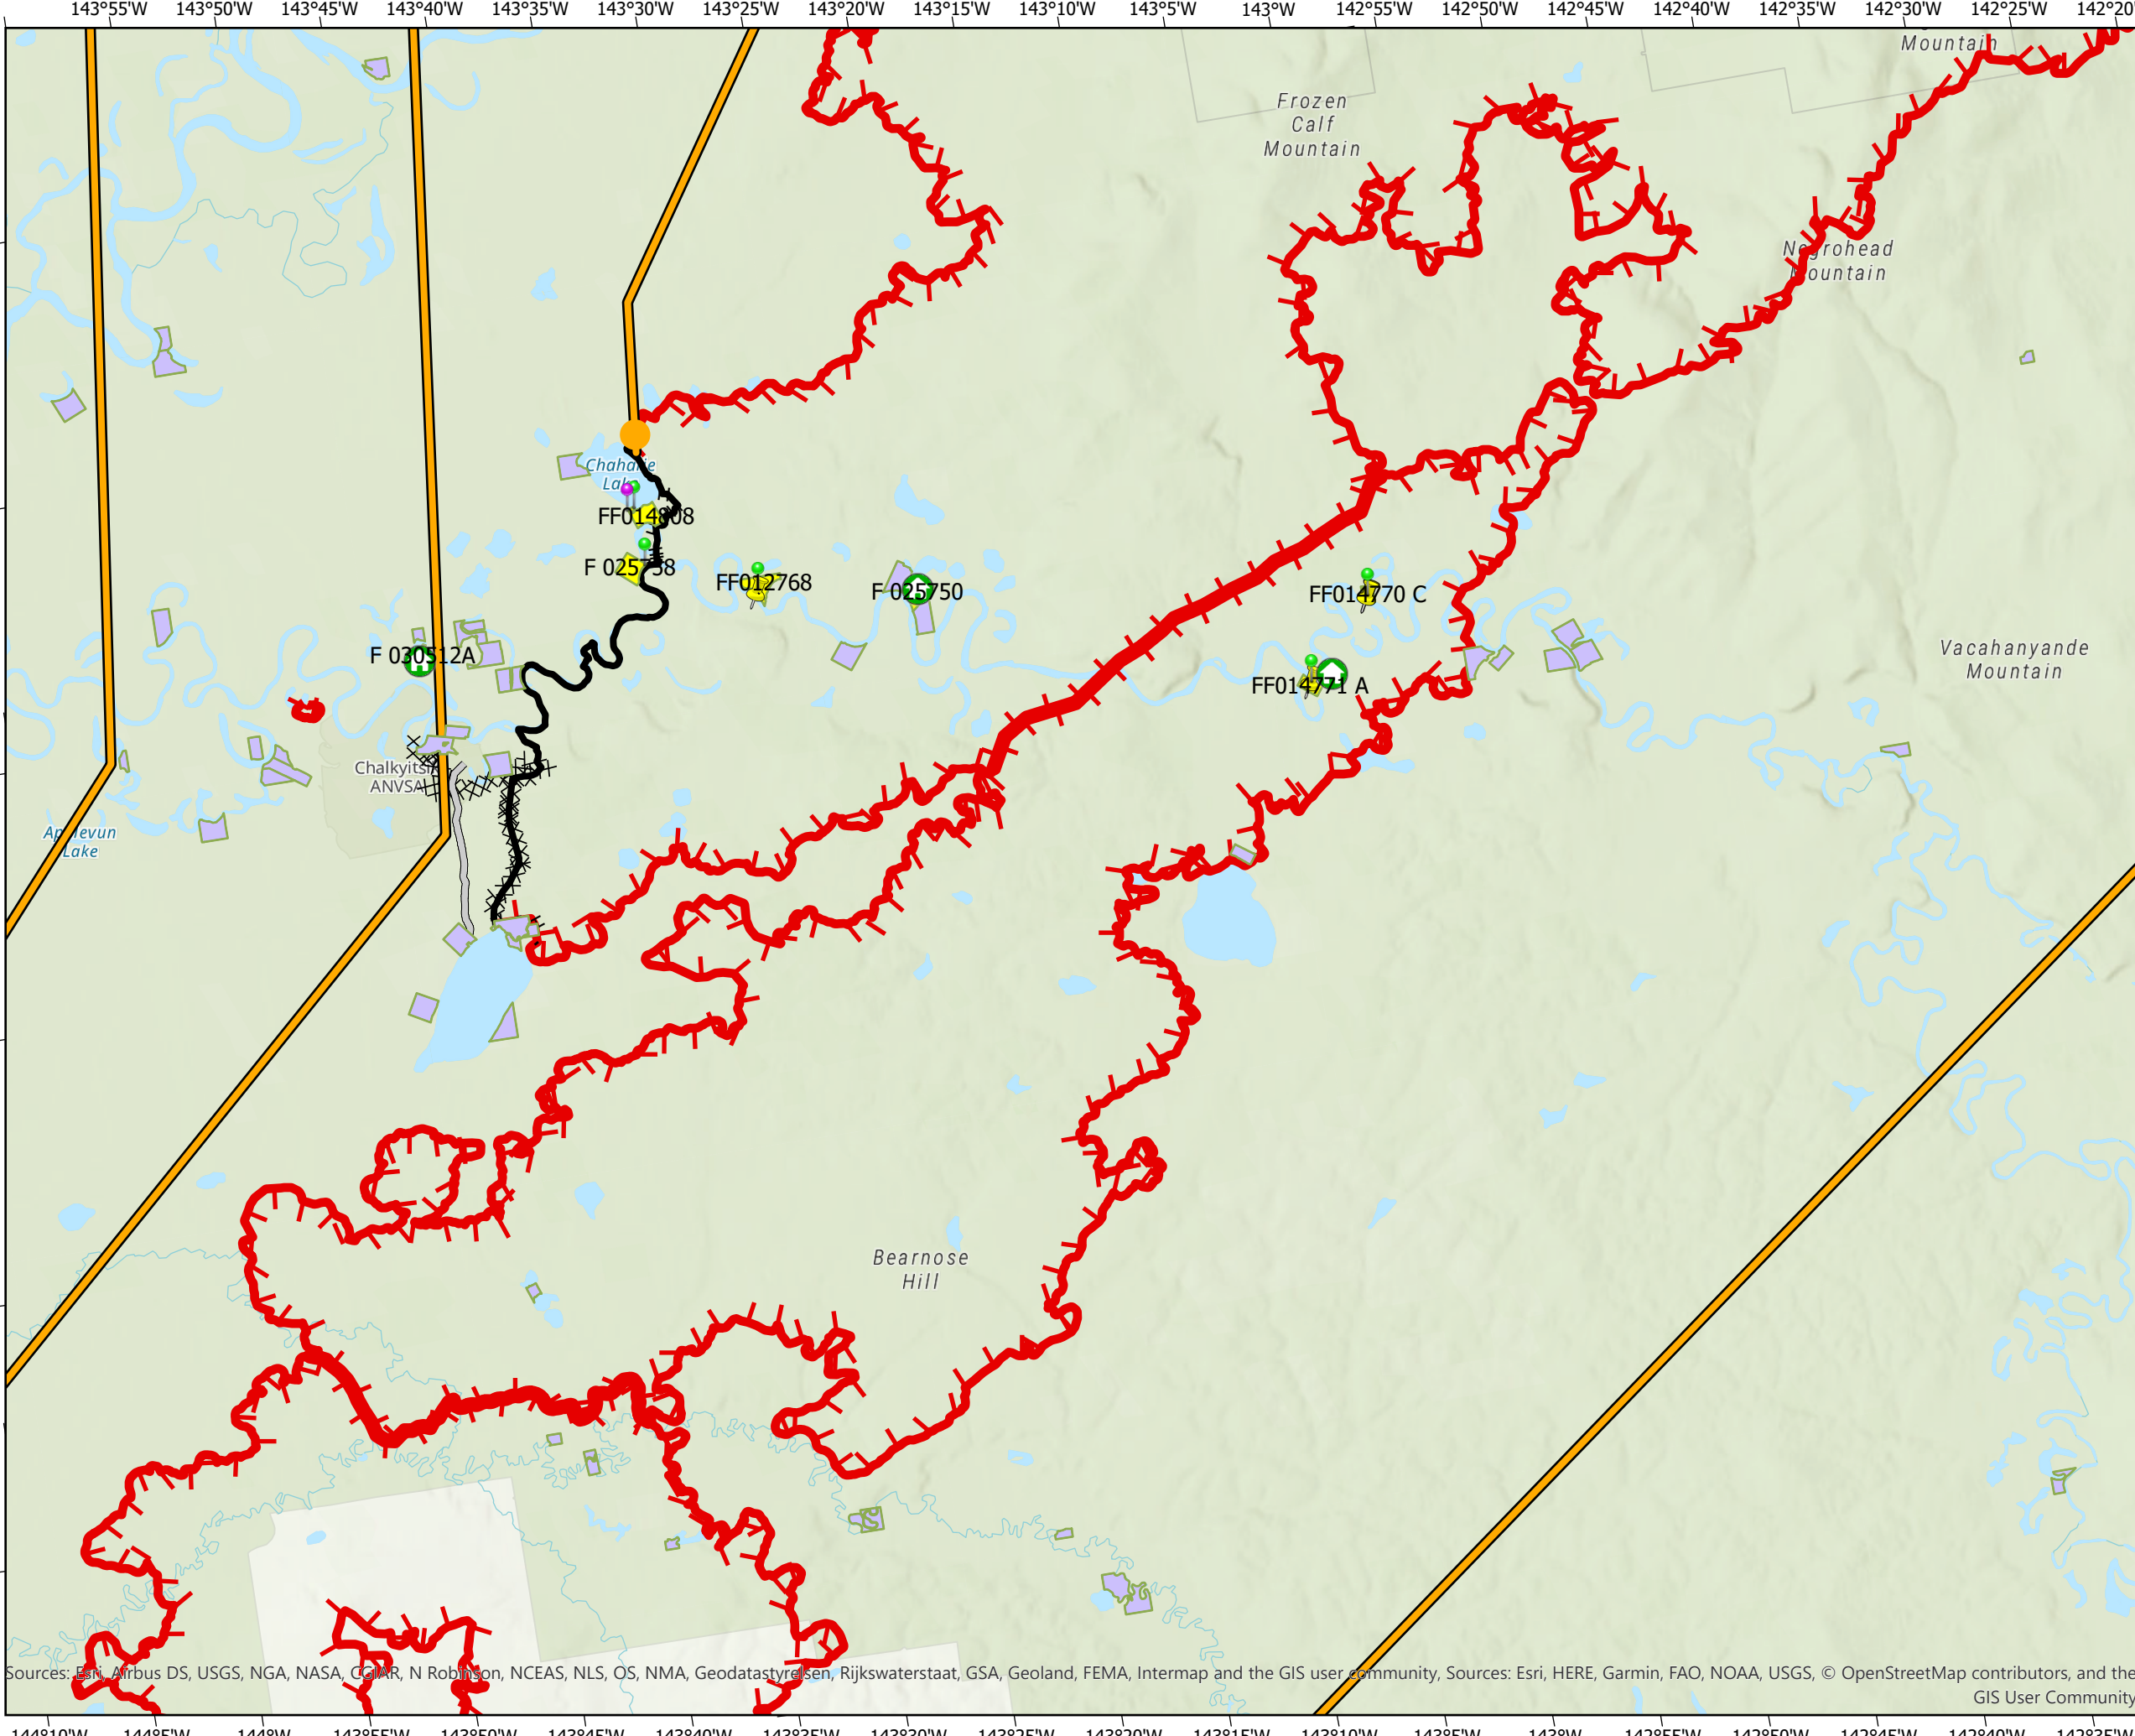

1

2

Native Allotments Lines

2019 Event Group Layer Point

Native Allotments

Event Line

Uncontrolled Fire Edge

Completed Line

Completed Dozer Line

Completed Hand Line

Access or Improved Road

Management Action Point

Sources: Esri, Airbus DS, USGS, NGA, NASA, CGIAR, N Robinson, NCEAS, NLS, OS, NMA, Geodatastyrelsen, Rijkswaterstaat, GSA, Geoland, FEMA, Intermap and the GIS user community, Sources: Esri, HERE, Garmin, FAO, NOAA, USGS, © OpenStreetMap contributors, and the GIS User Community