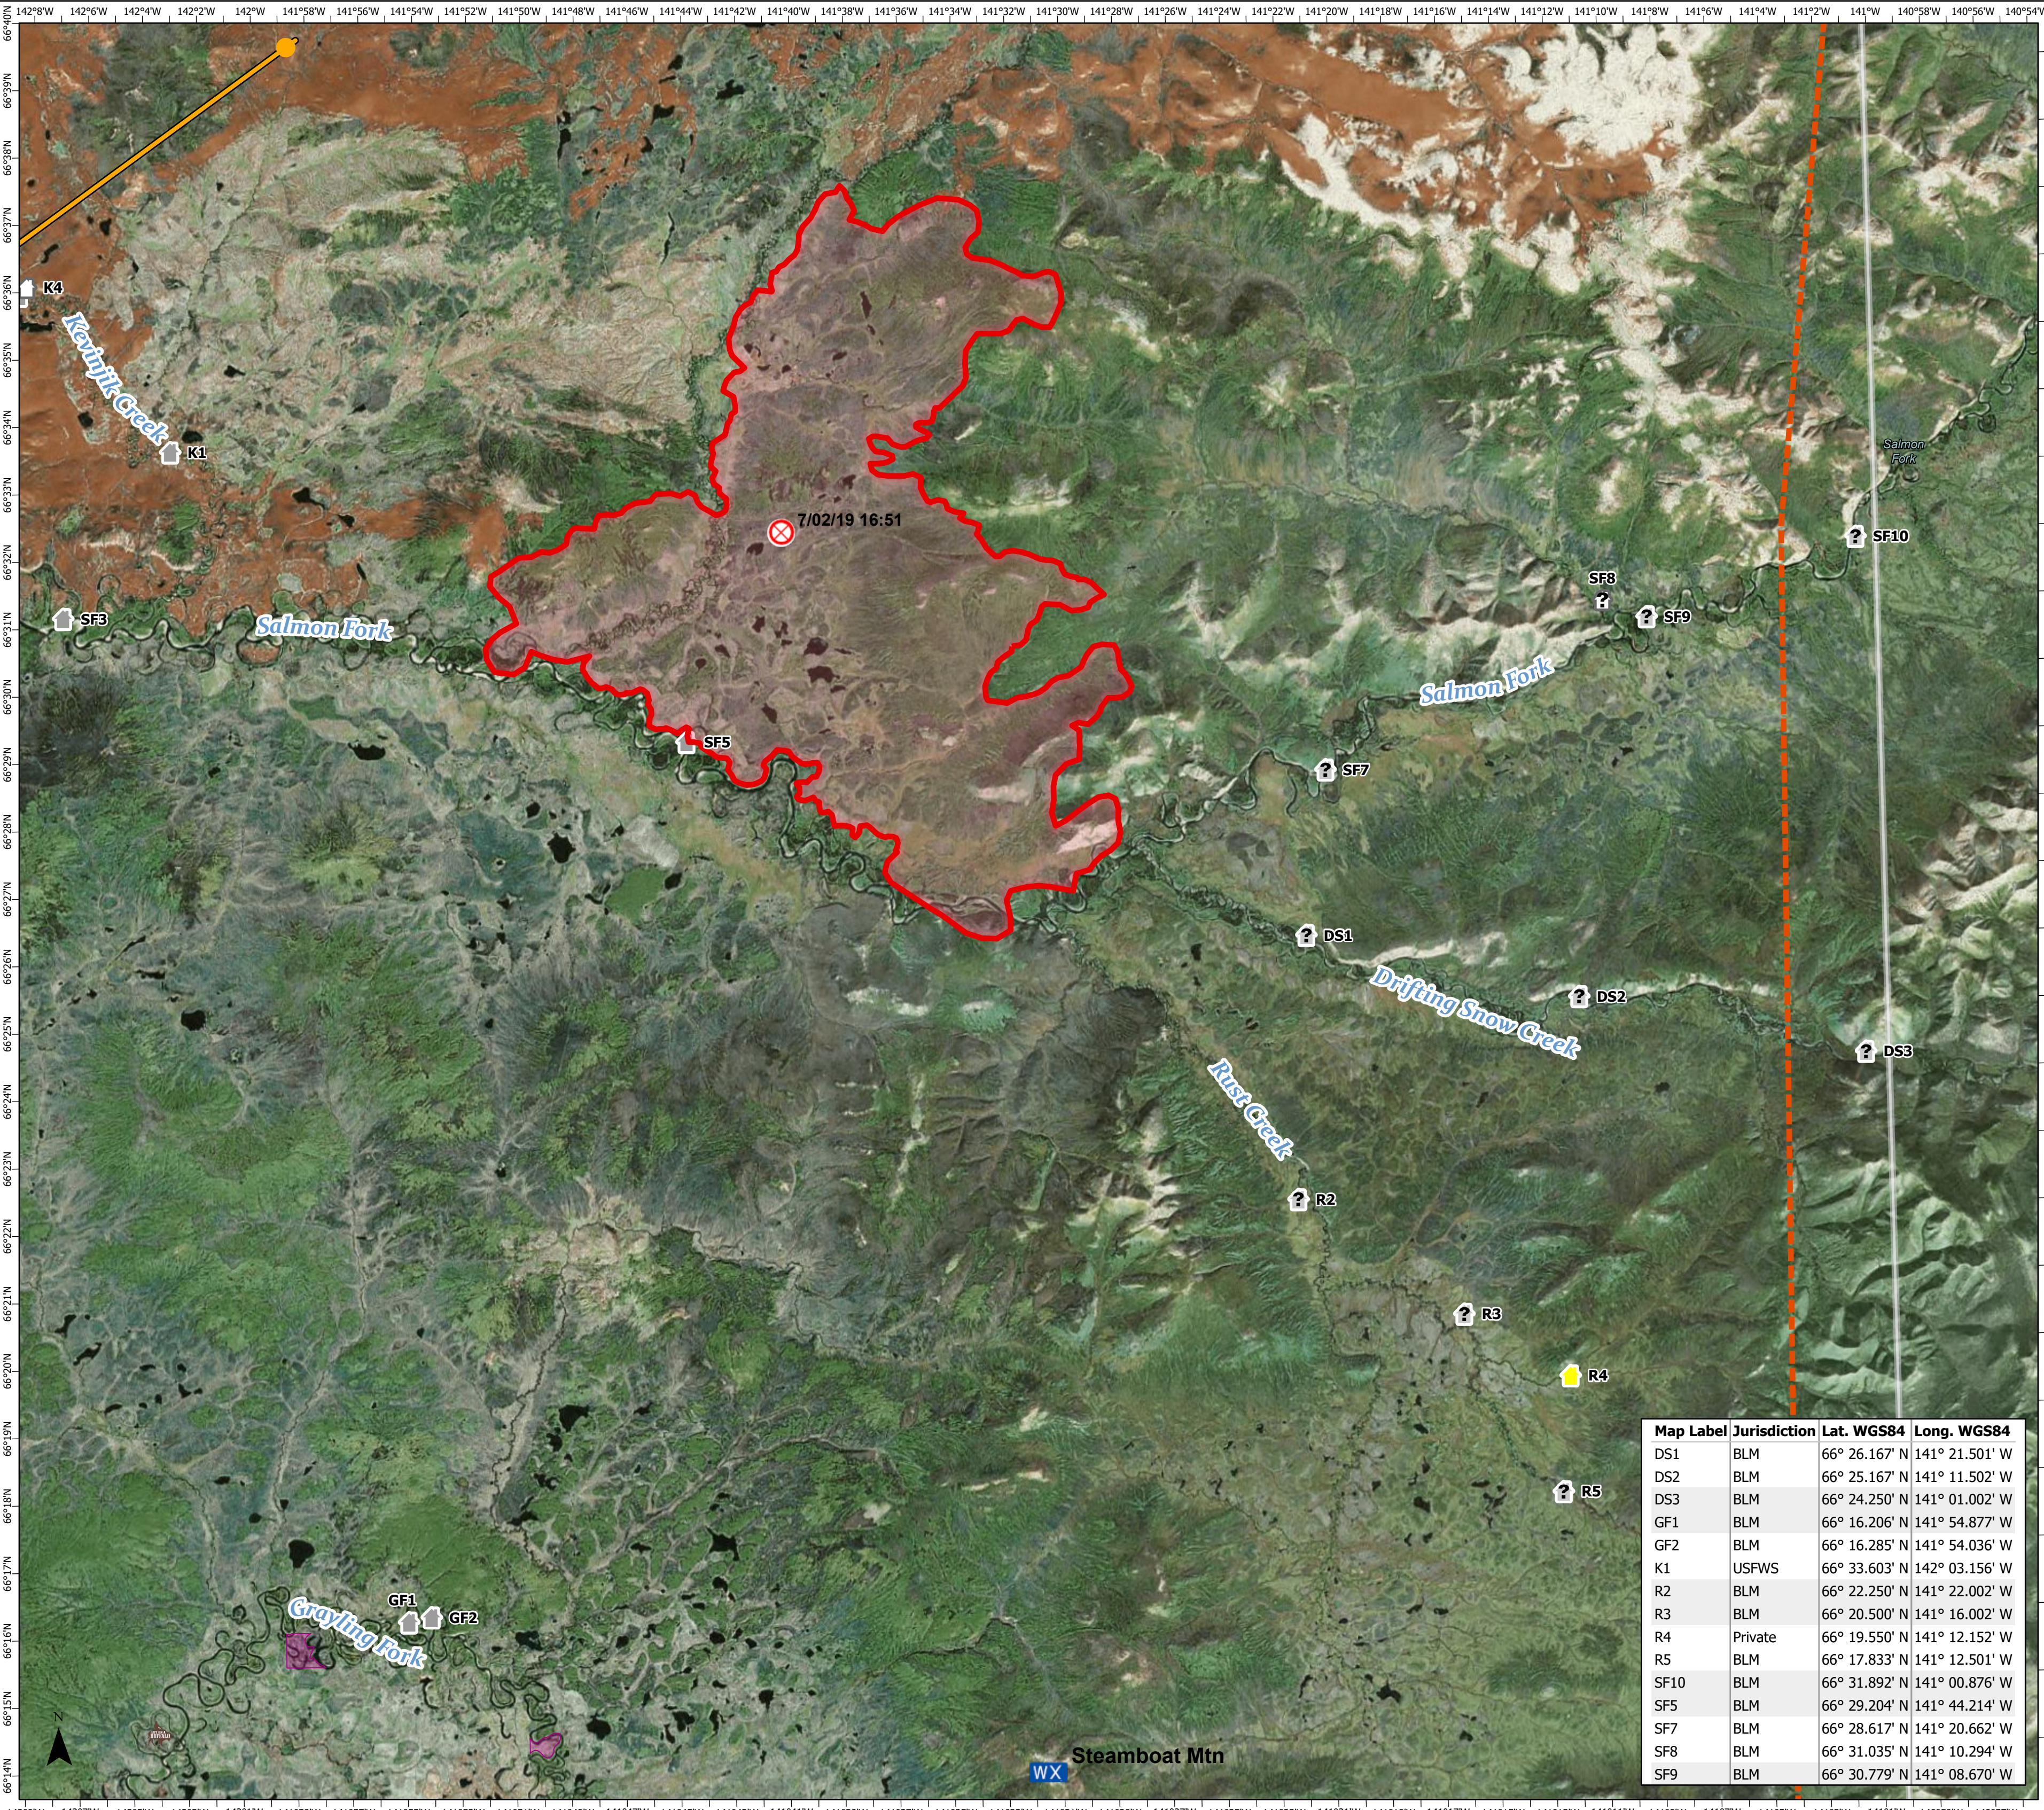

Chalkyitsik Complex
AK-UYD-000466
Cornucopia Complex
AK-UYD-000899
Structure Protection

8/12/2019
Page Name: Tettjajik Creek
NAD83 Datum

8

Legend

Known Sites

Protection Level and Site Verification

- Critical (Exists - Verified)
- Full (Exists - Verified)
- No Protection (Exists - Verified)
- Unknown (Exists - Verified)
- Critical (Not Verified)
- Full (Not Verified)
- No Protection (Not Verified)
- Unknown (Not Verified)
- ⊗ Critical (Not Found - Field Visit)
- ⊗ Full (Not Found - Field Visit)
- ⊗ No Protection (Not Found - Field Visit)
- ⊗ Unknown (Not Found - Field Visit)

HFS GISS EDIT

Event Line

- Uncontrolled Fire Edge
- Completed Line
- Completed Plow Line
- Completed Hand Line
- Completed Burnout
- Proposed Burnout
- Active Burnout
- Road as Completed Line
- Access or Improved Road
- Line Break Completed
- Completed Dozer Line
- Explosive Line
- Proposed Dozer Line
- Fire Break Planned or Incomplete
- Planned Fire Line
- Planned Secondary Line
- Aerial Hazard
- Aerial Ignition
- Aerial Water Drop
- Helitanker Water
- Aerial Foam Drop
- Air Tanker Foam
- Helitanker Foam
- Aerial Retardant Drop
- Air Tanker Retardant
- Temporary Flight Restriction
- UAS Launch and Recovery Zone
- Escape Route
- Repair Line
- Road Repair
- Fence
- Highlighted Manmade Feature
- Ridge/Geographic Feature
- Fire Spread Prediction
- Management Action Point
- Other
- Unknown

Map Label	Jurisdiction	Lat. WGS84	Long. WGS84
DS1	BLM	66° 26.167' N	141° 21.501' W
DS2	BLM	66° 25.167' N	141° 11.502' W
DS3	BLM	66° 24.250' N	141° 01.002' W
GF1	BLM	66° 16.206' N	141° 54.877' W
GF2	BLM	66° 16.285' N	141° 54.036' W
K1	USFWS	66° 33.603' N	142° 03.156' W
R2	BLM	66° 22.250' N	141° 22.002' W
R3	BLM	66° 20.500' N	141° 16.002' W
R4	Private	66° 19.550' N	141° 12.152' W
R5	BLM	66° 17.833' N	141° 12.501' W
SF10	BLM	66° 31.892' N	141° 00.876' W
SF5	BLM	66° 29.204' N	141° 44.214' W
SF7	BLM	66° 28.617' N	141° 20.662' W
SF8	BLM	66° 31.035' N	141° 10.294' W
SF9	BLM	66° 30.779' N	141° 08.670' W