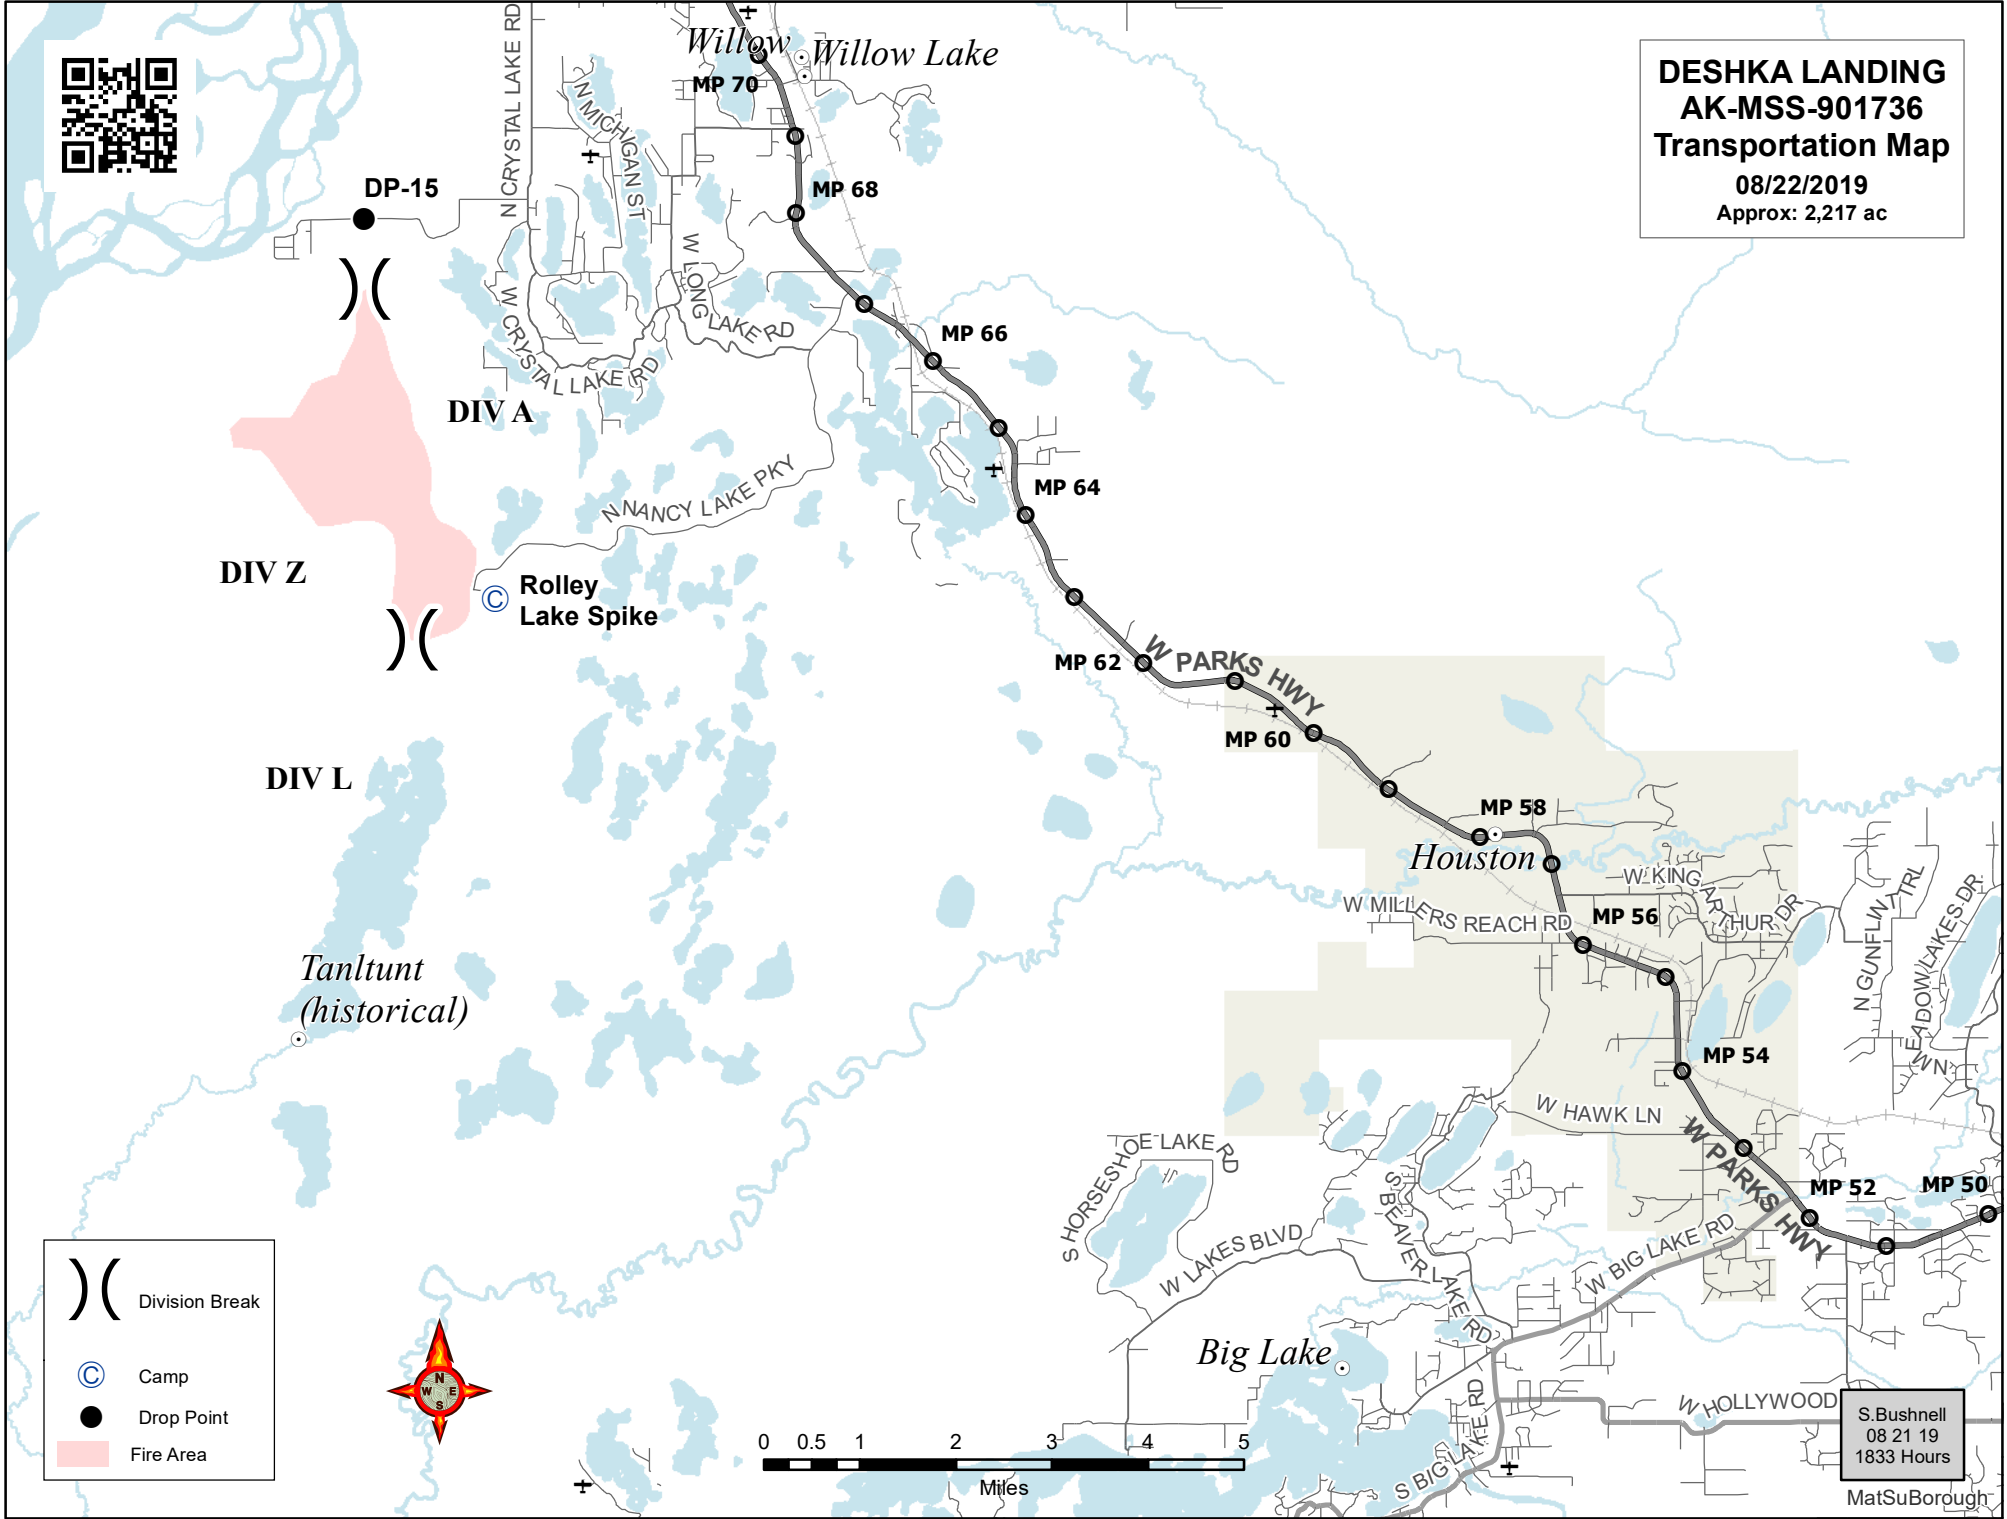

DESKA LANDING
AK-MSS-901736
Transportation Map
 08/22/2019
 Approx: 2,217 ac

DP-15

DIV A

DIV Z

DIV L

Tanlunt
(historical)

Rolley
Lake Spike

Willow Lake

MP 70

MP 68

MP 66

MP 64

MP 62

MP 60

MP 58

Houston

MP 56

MP 54

MP 52

MP 50

)) Division Break

Ⓢ Camp

● Drop Point

■ Fire Area

S. Bushnell
08 21 19
1833 Hours

MatSu Borough