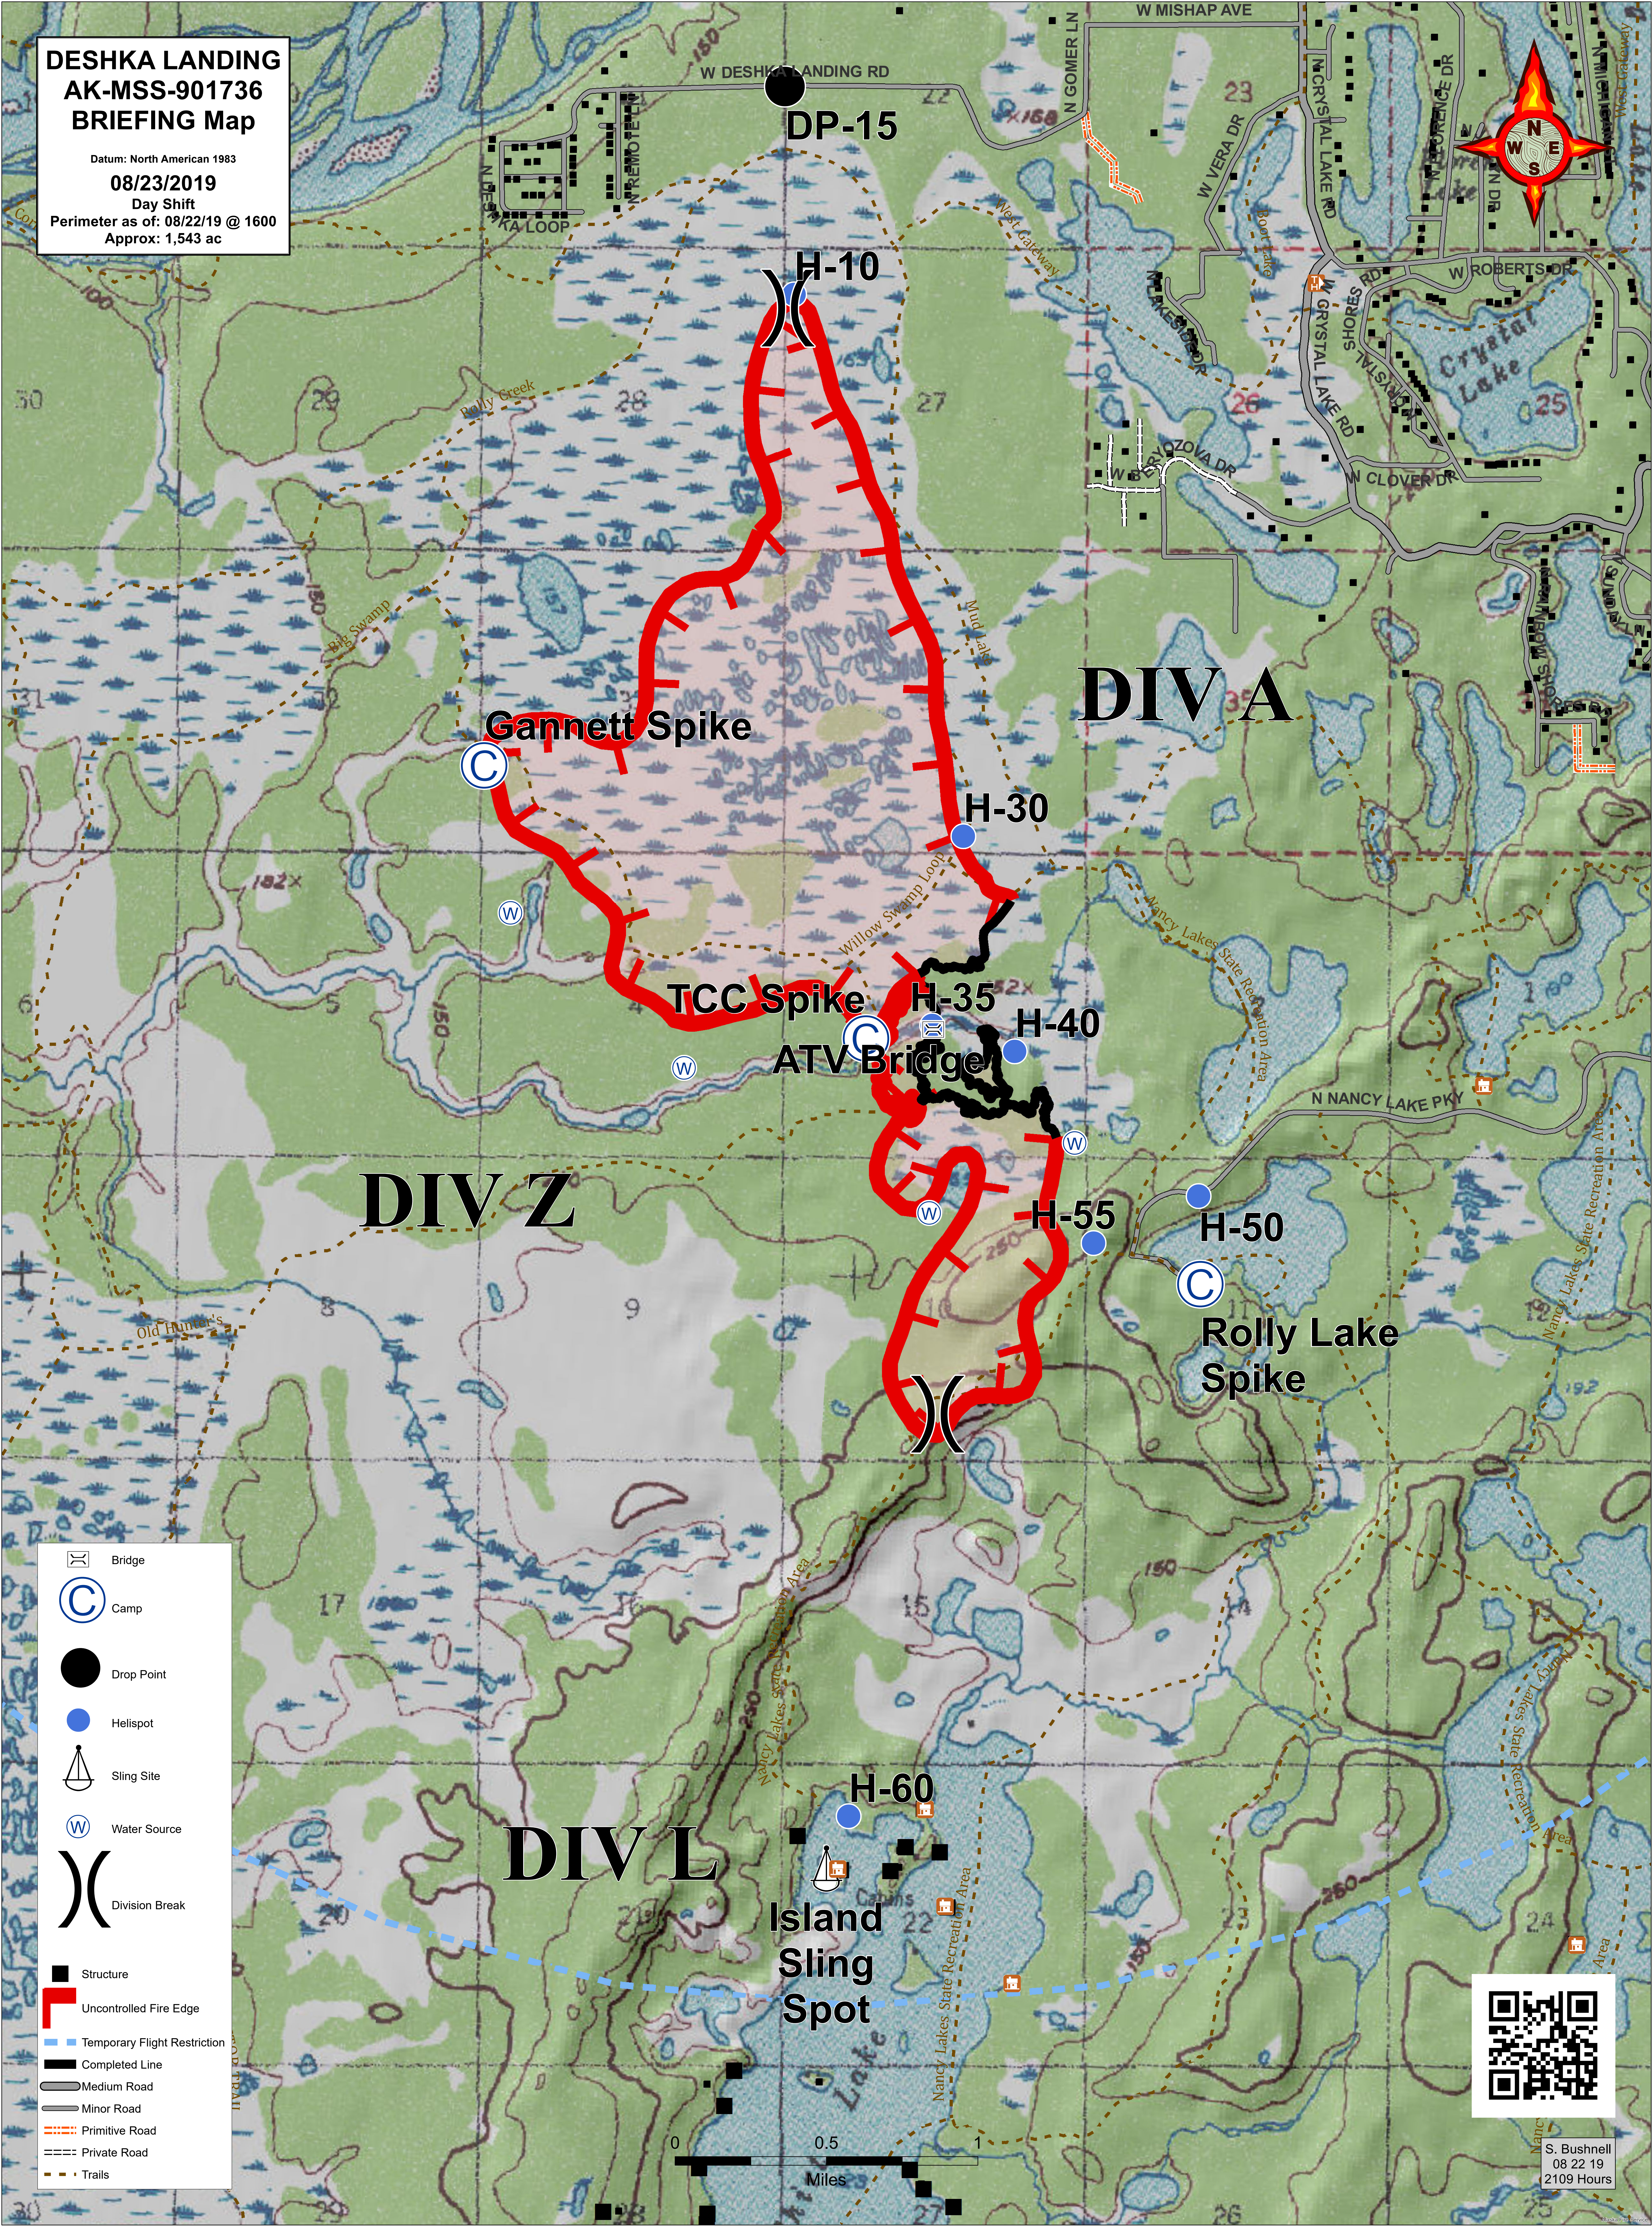

**DESKA LANDING
AK-MSS-901736
BRIEFING Map**

Datum: North American 1983
08/23/2019
 Day Shift
 Perimeter as of: 08/22/19 @ 1600
 Approx: 1,543 ac

-  Bridge
-  Camp
-  Drop Point
-  Helispot
-  Sling Site
-  Water Source
-  Division Break
-  Structure
-  Uncontrolled Fire Edge
-  Temporary Flight Restriction
-  Completed Line
-  Medium Road
-  Minor Road
-  Primitive Road
-  Private Road
-  Trails