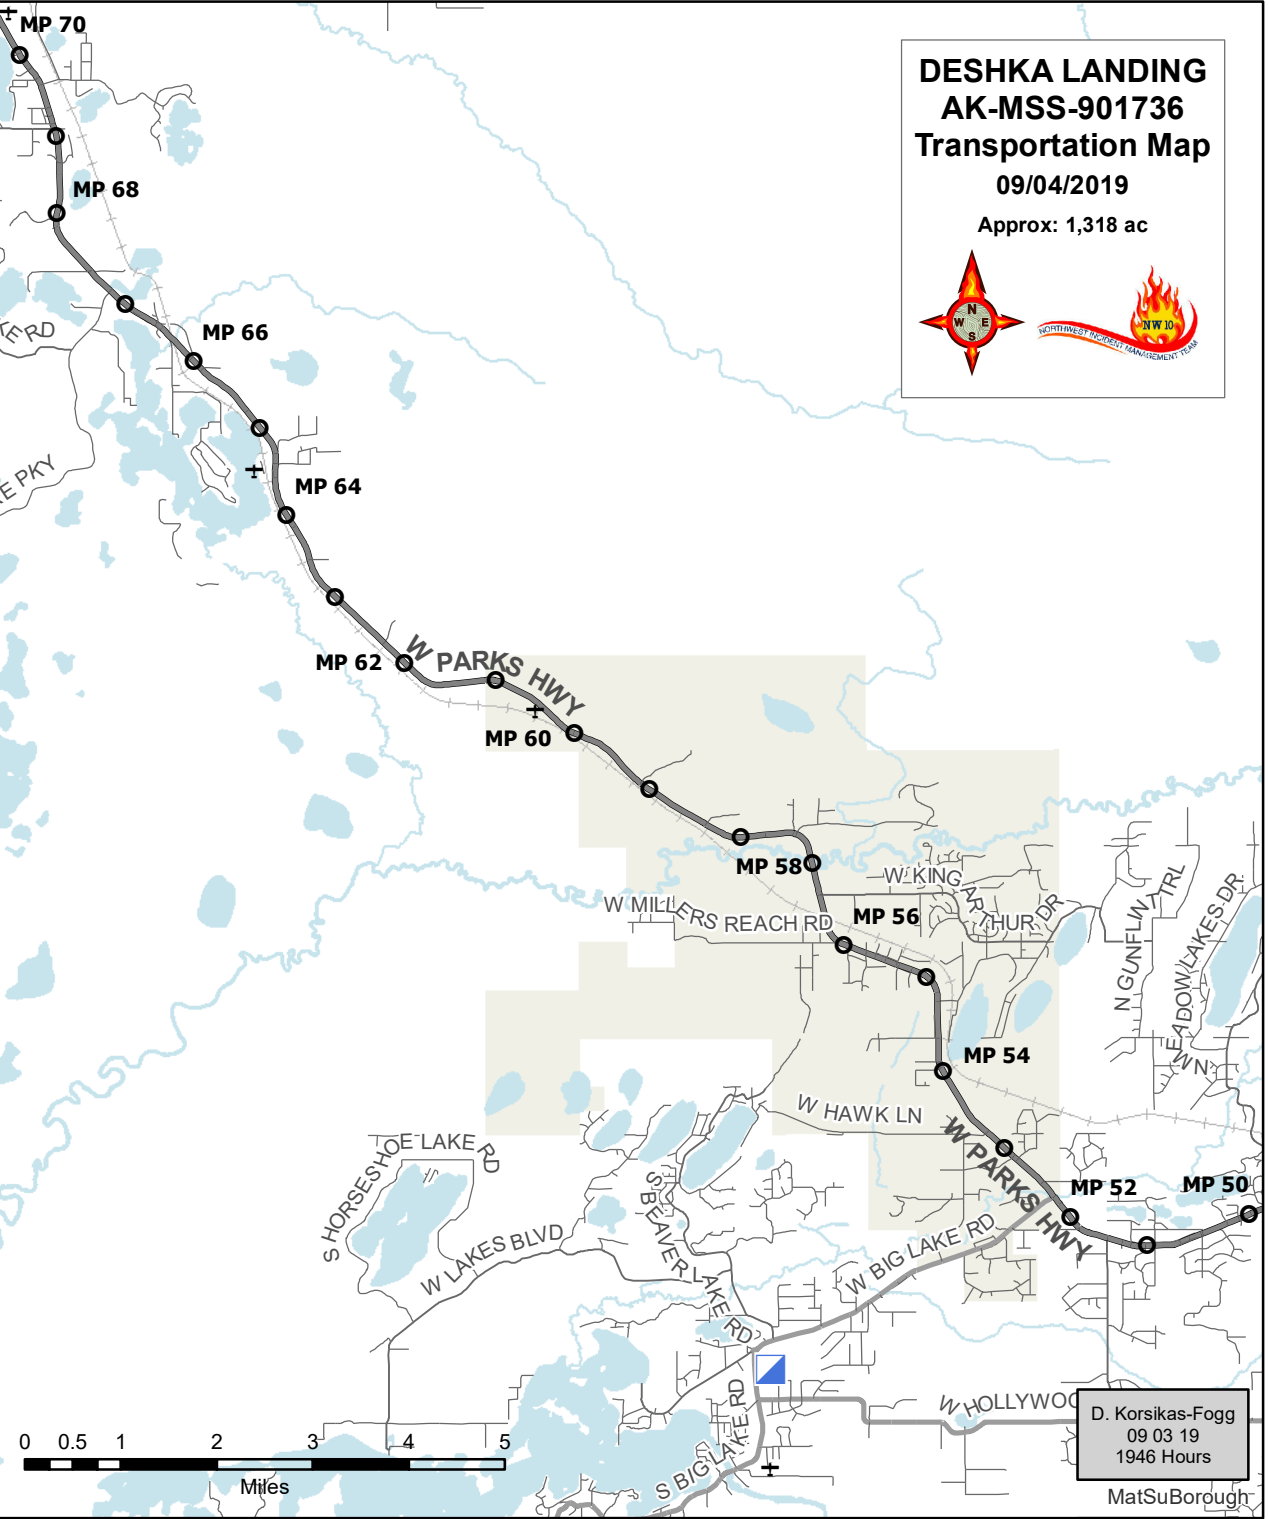

# DESKA LANDING AK-MSS-901736 Transportation Map

09/04/2019

Approx: 1,318 ac

DP-15  
DP-20  
Gannett Spike  
Medford Spike (H-45)  
DIV Z  
DIV L  
DIV A  
TCC Spike  
Airlink Rolly Lake Spike

)) Division Break

Ⓒ Camp

● Drop Point

▣ Incident Command Post

Ⓔ Repeater

■ Fire Area

D. Korsikas-Fogg  
09 03 19  
1946 Hours