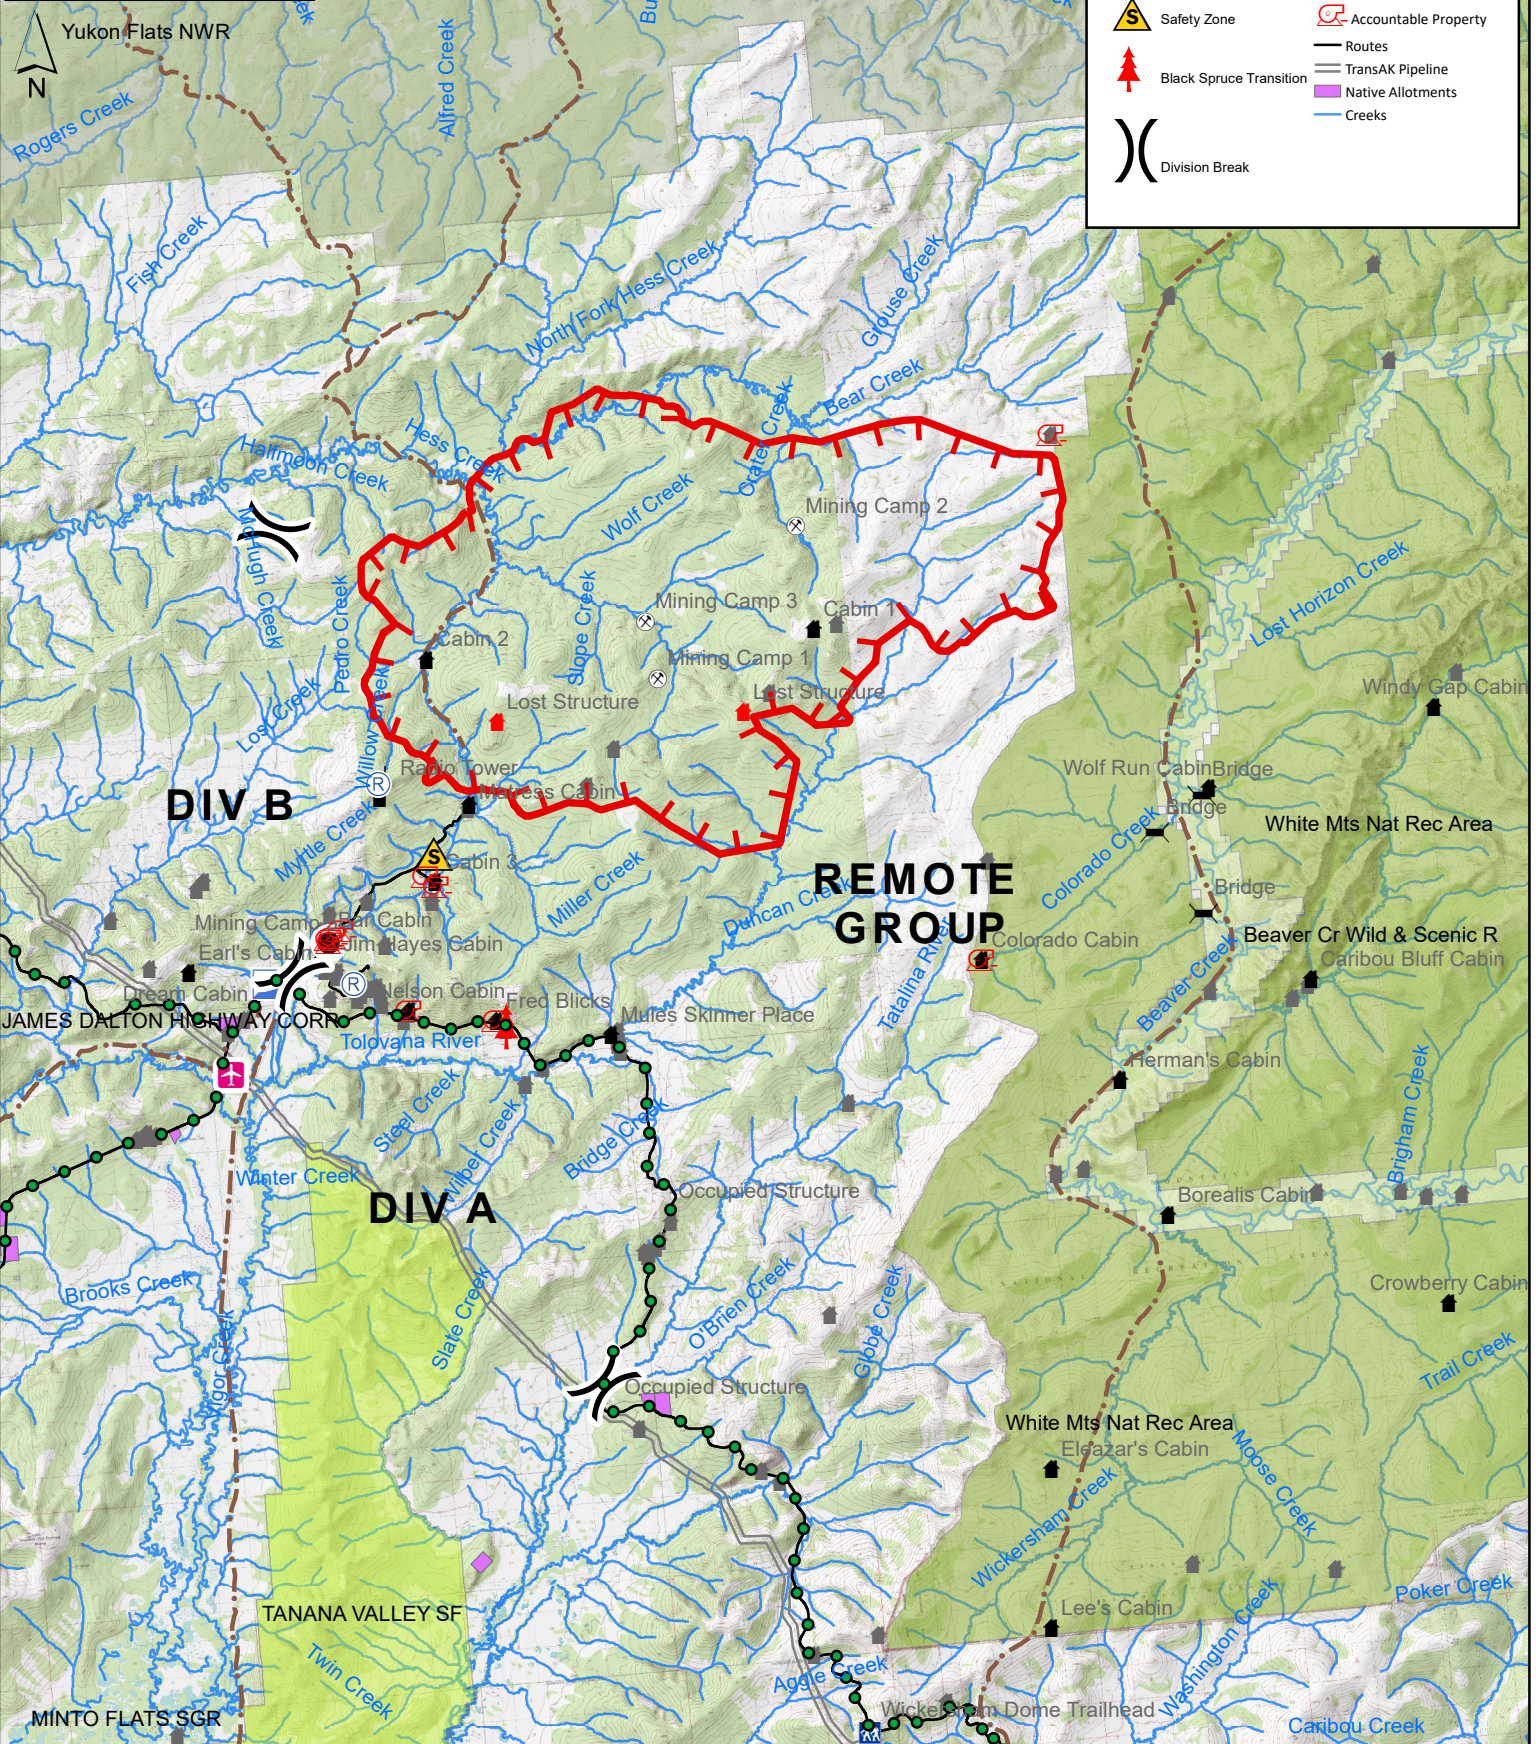

# Hess Creek Fire #324

Sunday July 7, 2019  
104,218 Acres

### Legend

- Airstrip or Airport
- Drop Point
- Hazard
- Incident Command Post
- Repeater
- Safety Zone
- Black Spruce Transition
- Structures
- Lost Structure
- Other Structures
- Bridge
- Communications
- Mining Camp/Equipment
- RAWs
- Wickersham Dome Trailhead
- Accountable Property
- Routes
- TransAK Pipeline
- Native Allotments
- Creeks
- Division Break

**DIV B**

**REMOTE GROUP**

**DIV A**

JAMES DALTON HIGHWAY CORR

TANANA VALLEY SF

MINTO FLATS SGR

White Mts Nat Rec Area

White Mts Nat Rec Area

Beaver Cr Wild & Scenic R