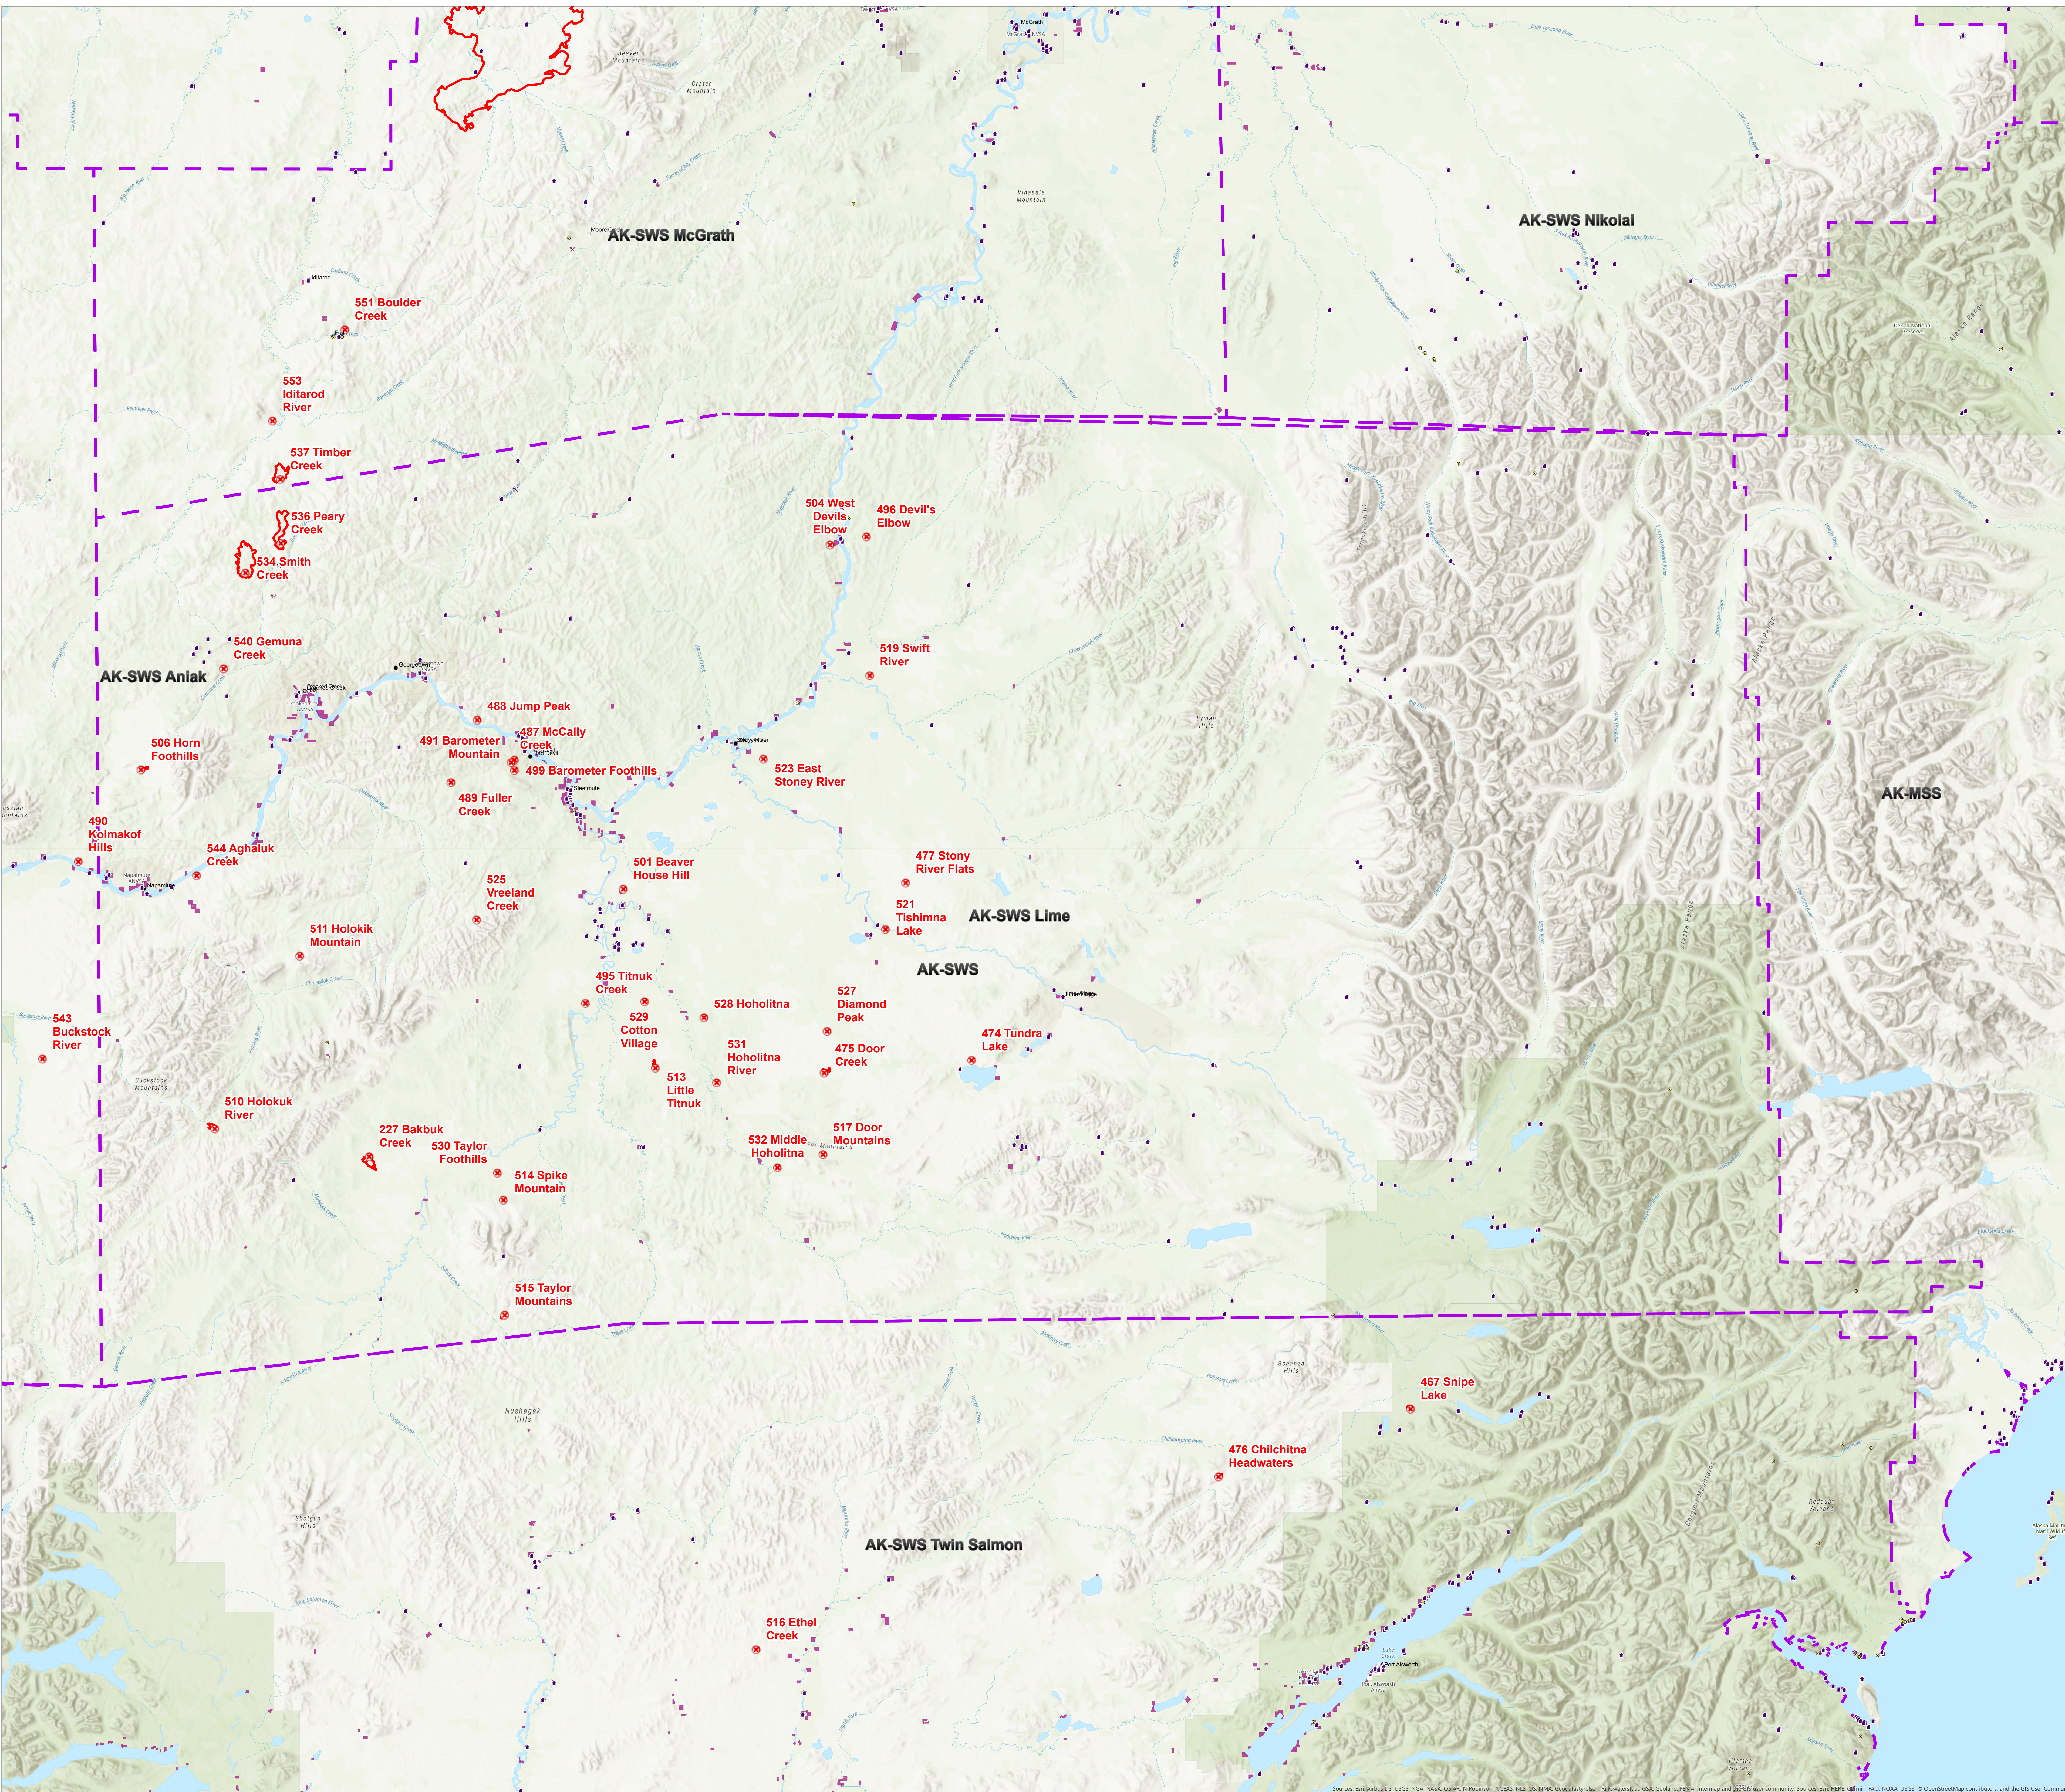

AK-SWS Lime Fire Zone

Current as of
7/15/2019

-  Approx. Fire Location
-  Active Fire Perimeter
-  Structure
-  Mining Camp/Equipment
-  Known Site, Other
-  Third Class City
-  Second Class City
-  First Class City
-  Home Rule City
-  Unified Home Rule Municipality
-  State Highways
-  Native Allotments

Date Created: 7/15/2019 12:58 PM

Sources: Esri, DeLorme, USGS, NOAA, IGN, CIGI, NADIR, NRC, NLS, NGA, NIMA, Geonames, OpenStreetMap contributors, and the GIS User Community