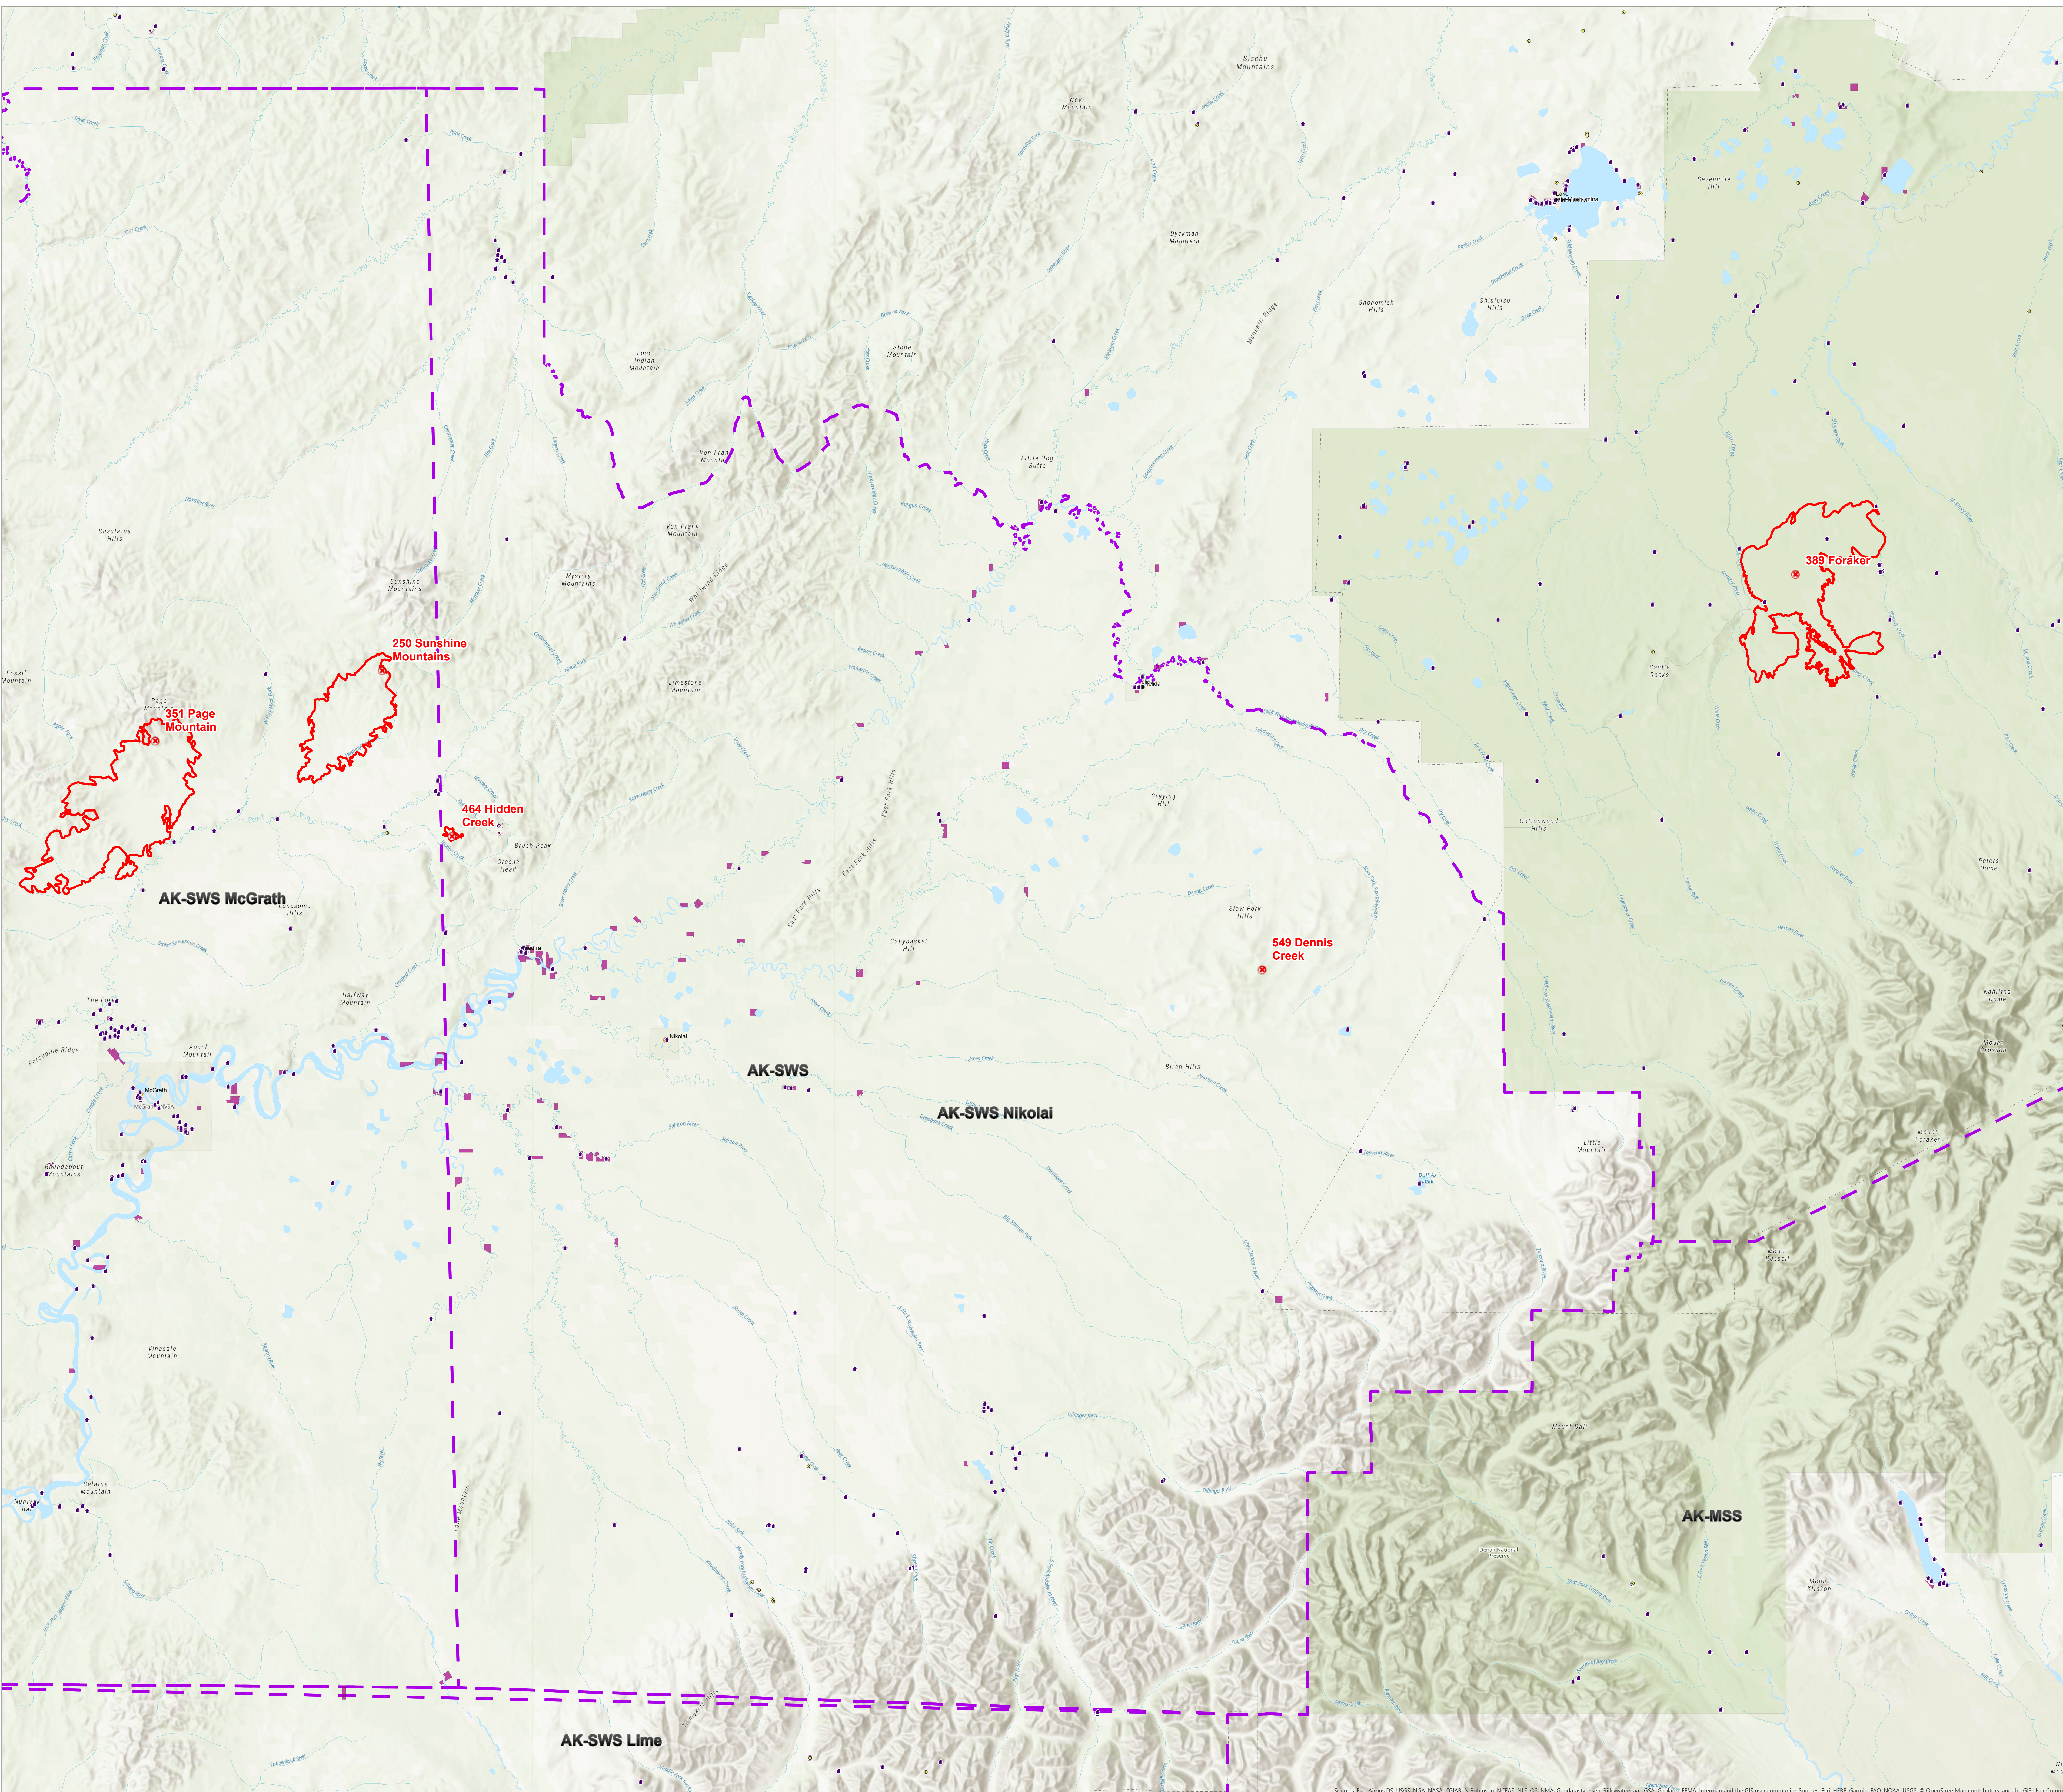

AK-SWS Nikolai Fire Zone

Current as of 7/15/2019

- ⊗ Approx. Fire Location
- 🔴 Active Fire Perimeter
- 🏠 Structure
- ⛏ Mining Camp/Equipment
- 📍 Known Site, Other
- Third Class City
- Second Class City
- First Class City
- Home Rule City
- ★ Unified Home Rule Municipality
- State Highways
- Native Allotments

Date Created: 7/15/2019 12:58 PM