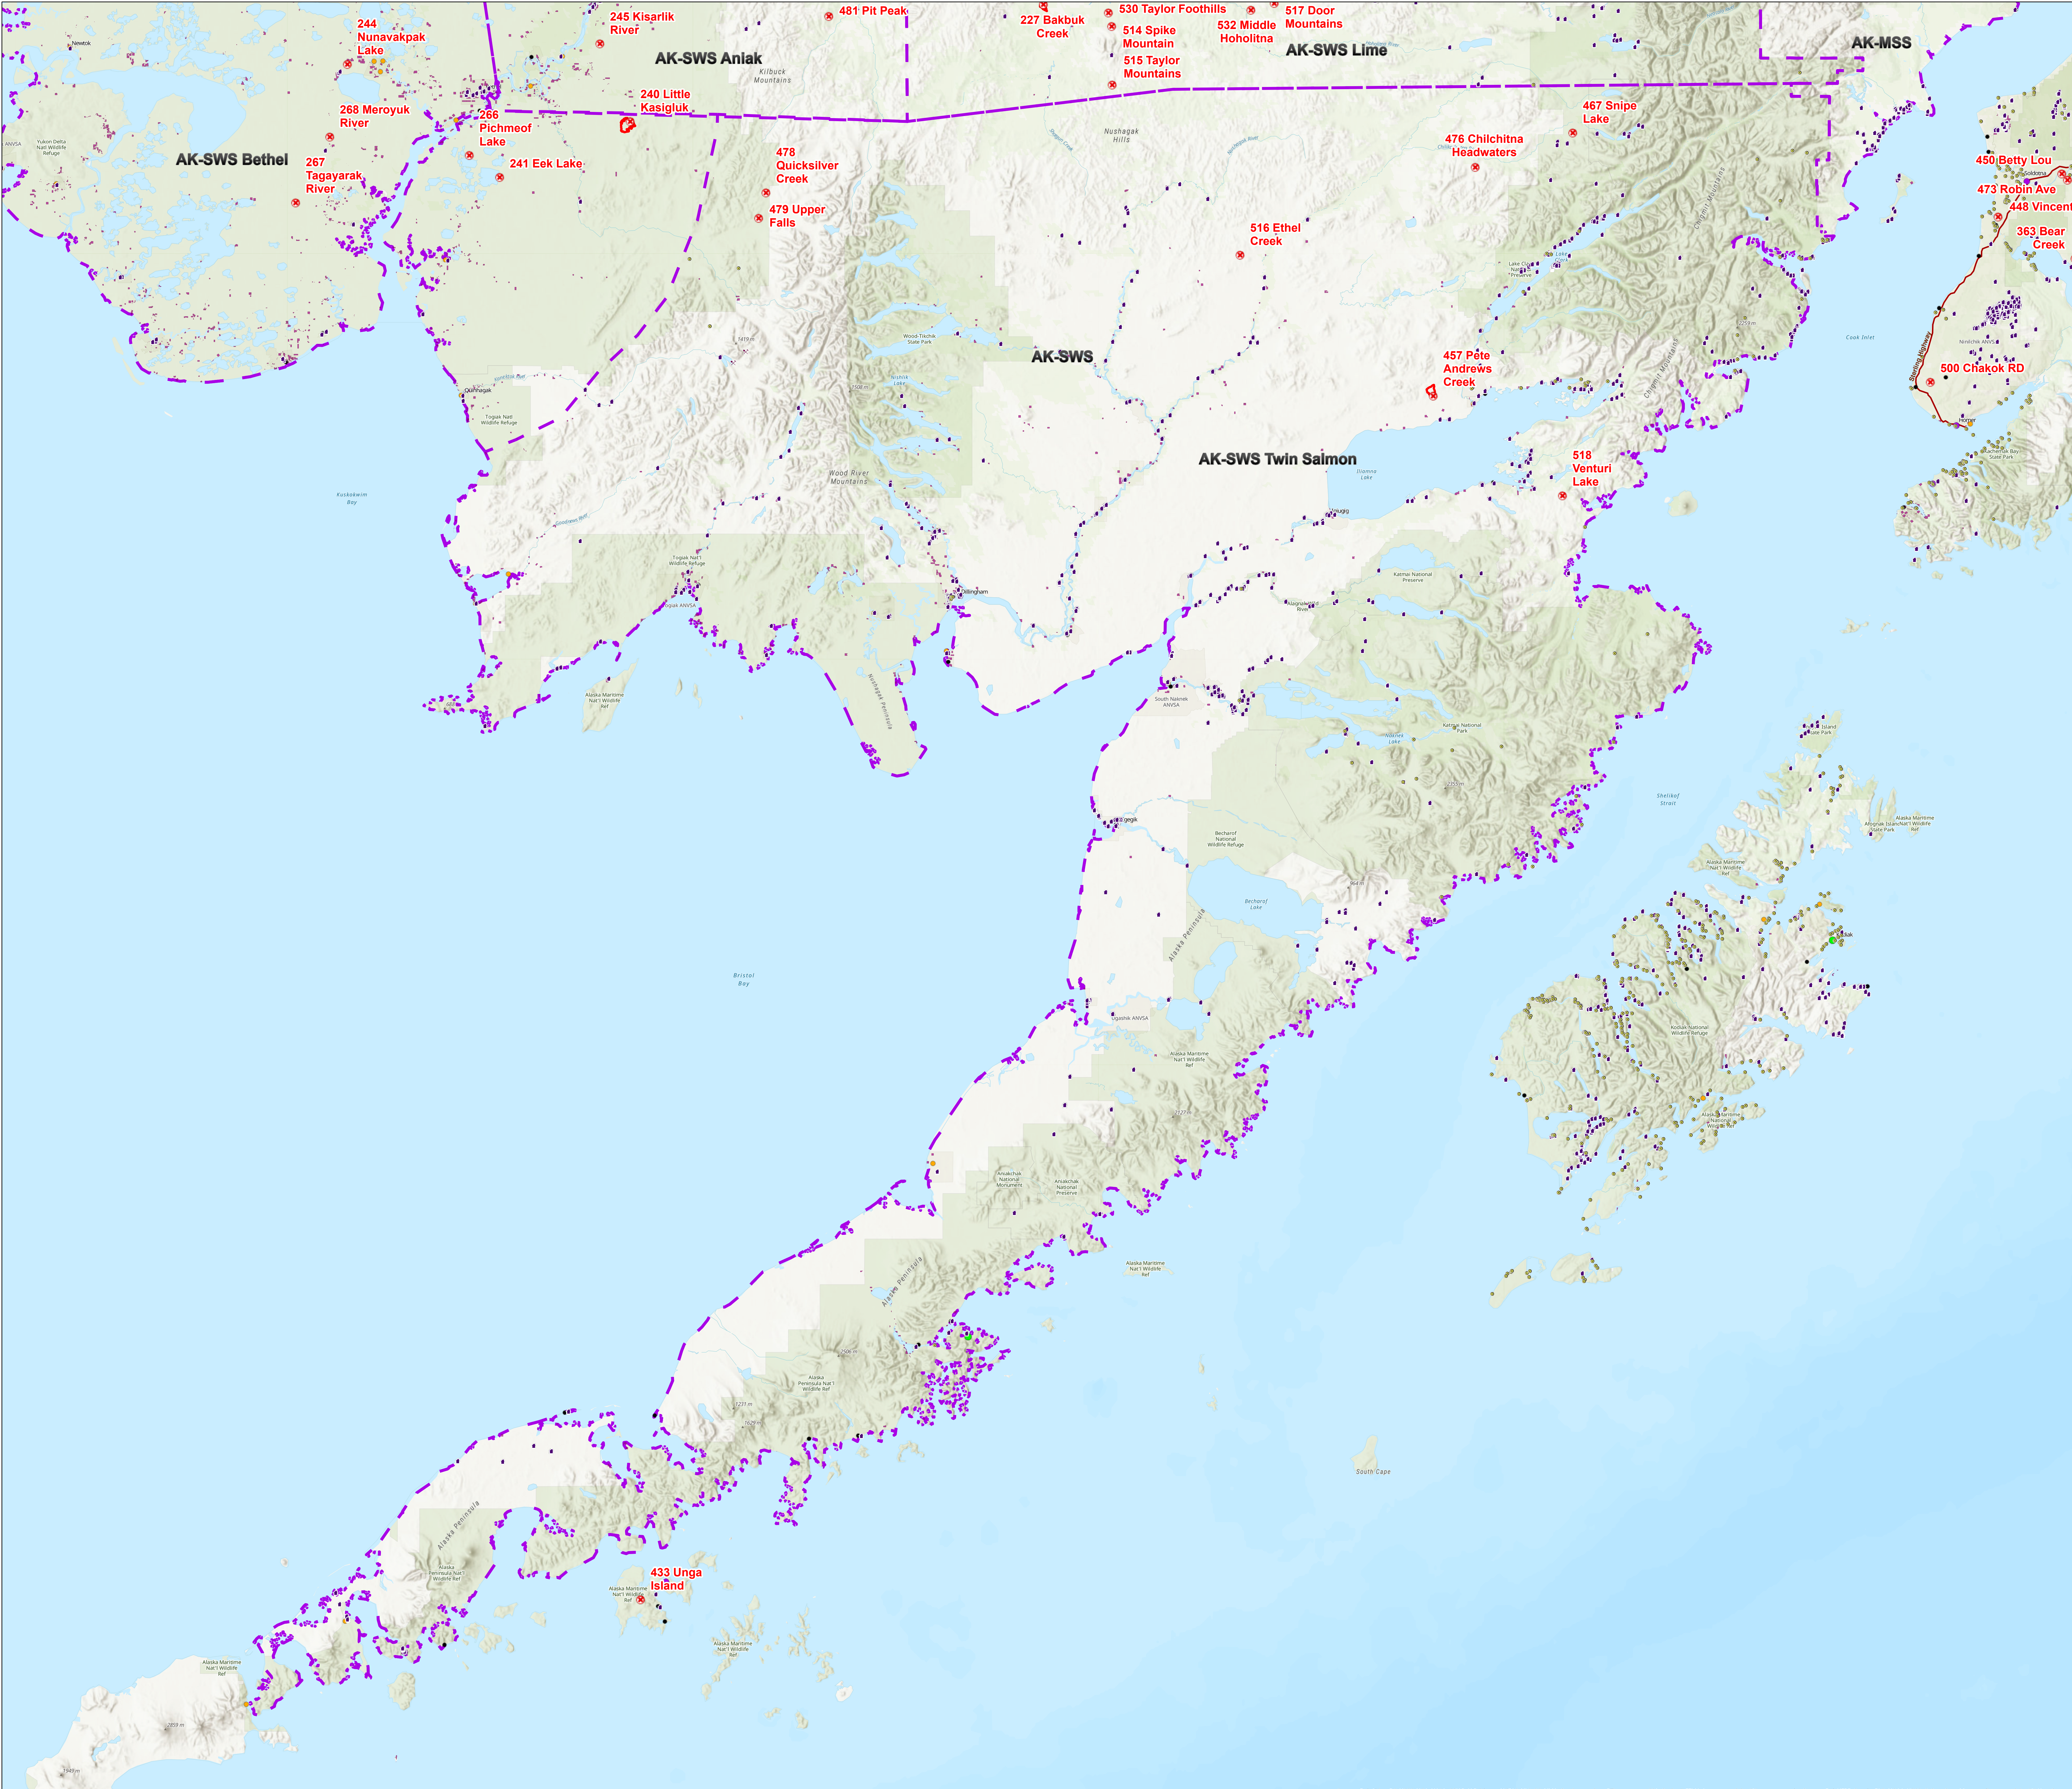

AK-SWS Twin Salmon Fire Zone

Current as of
7/15/2019