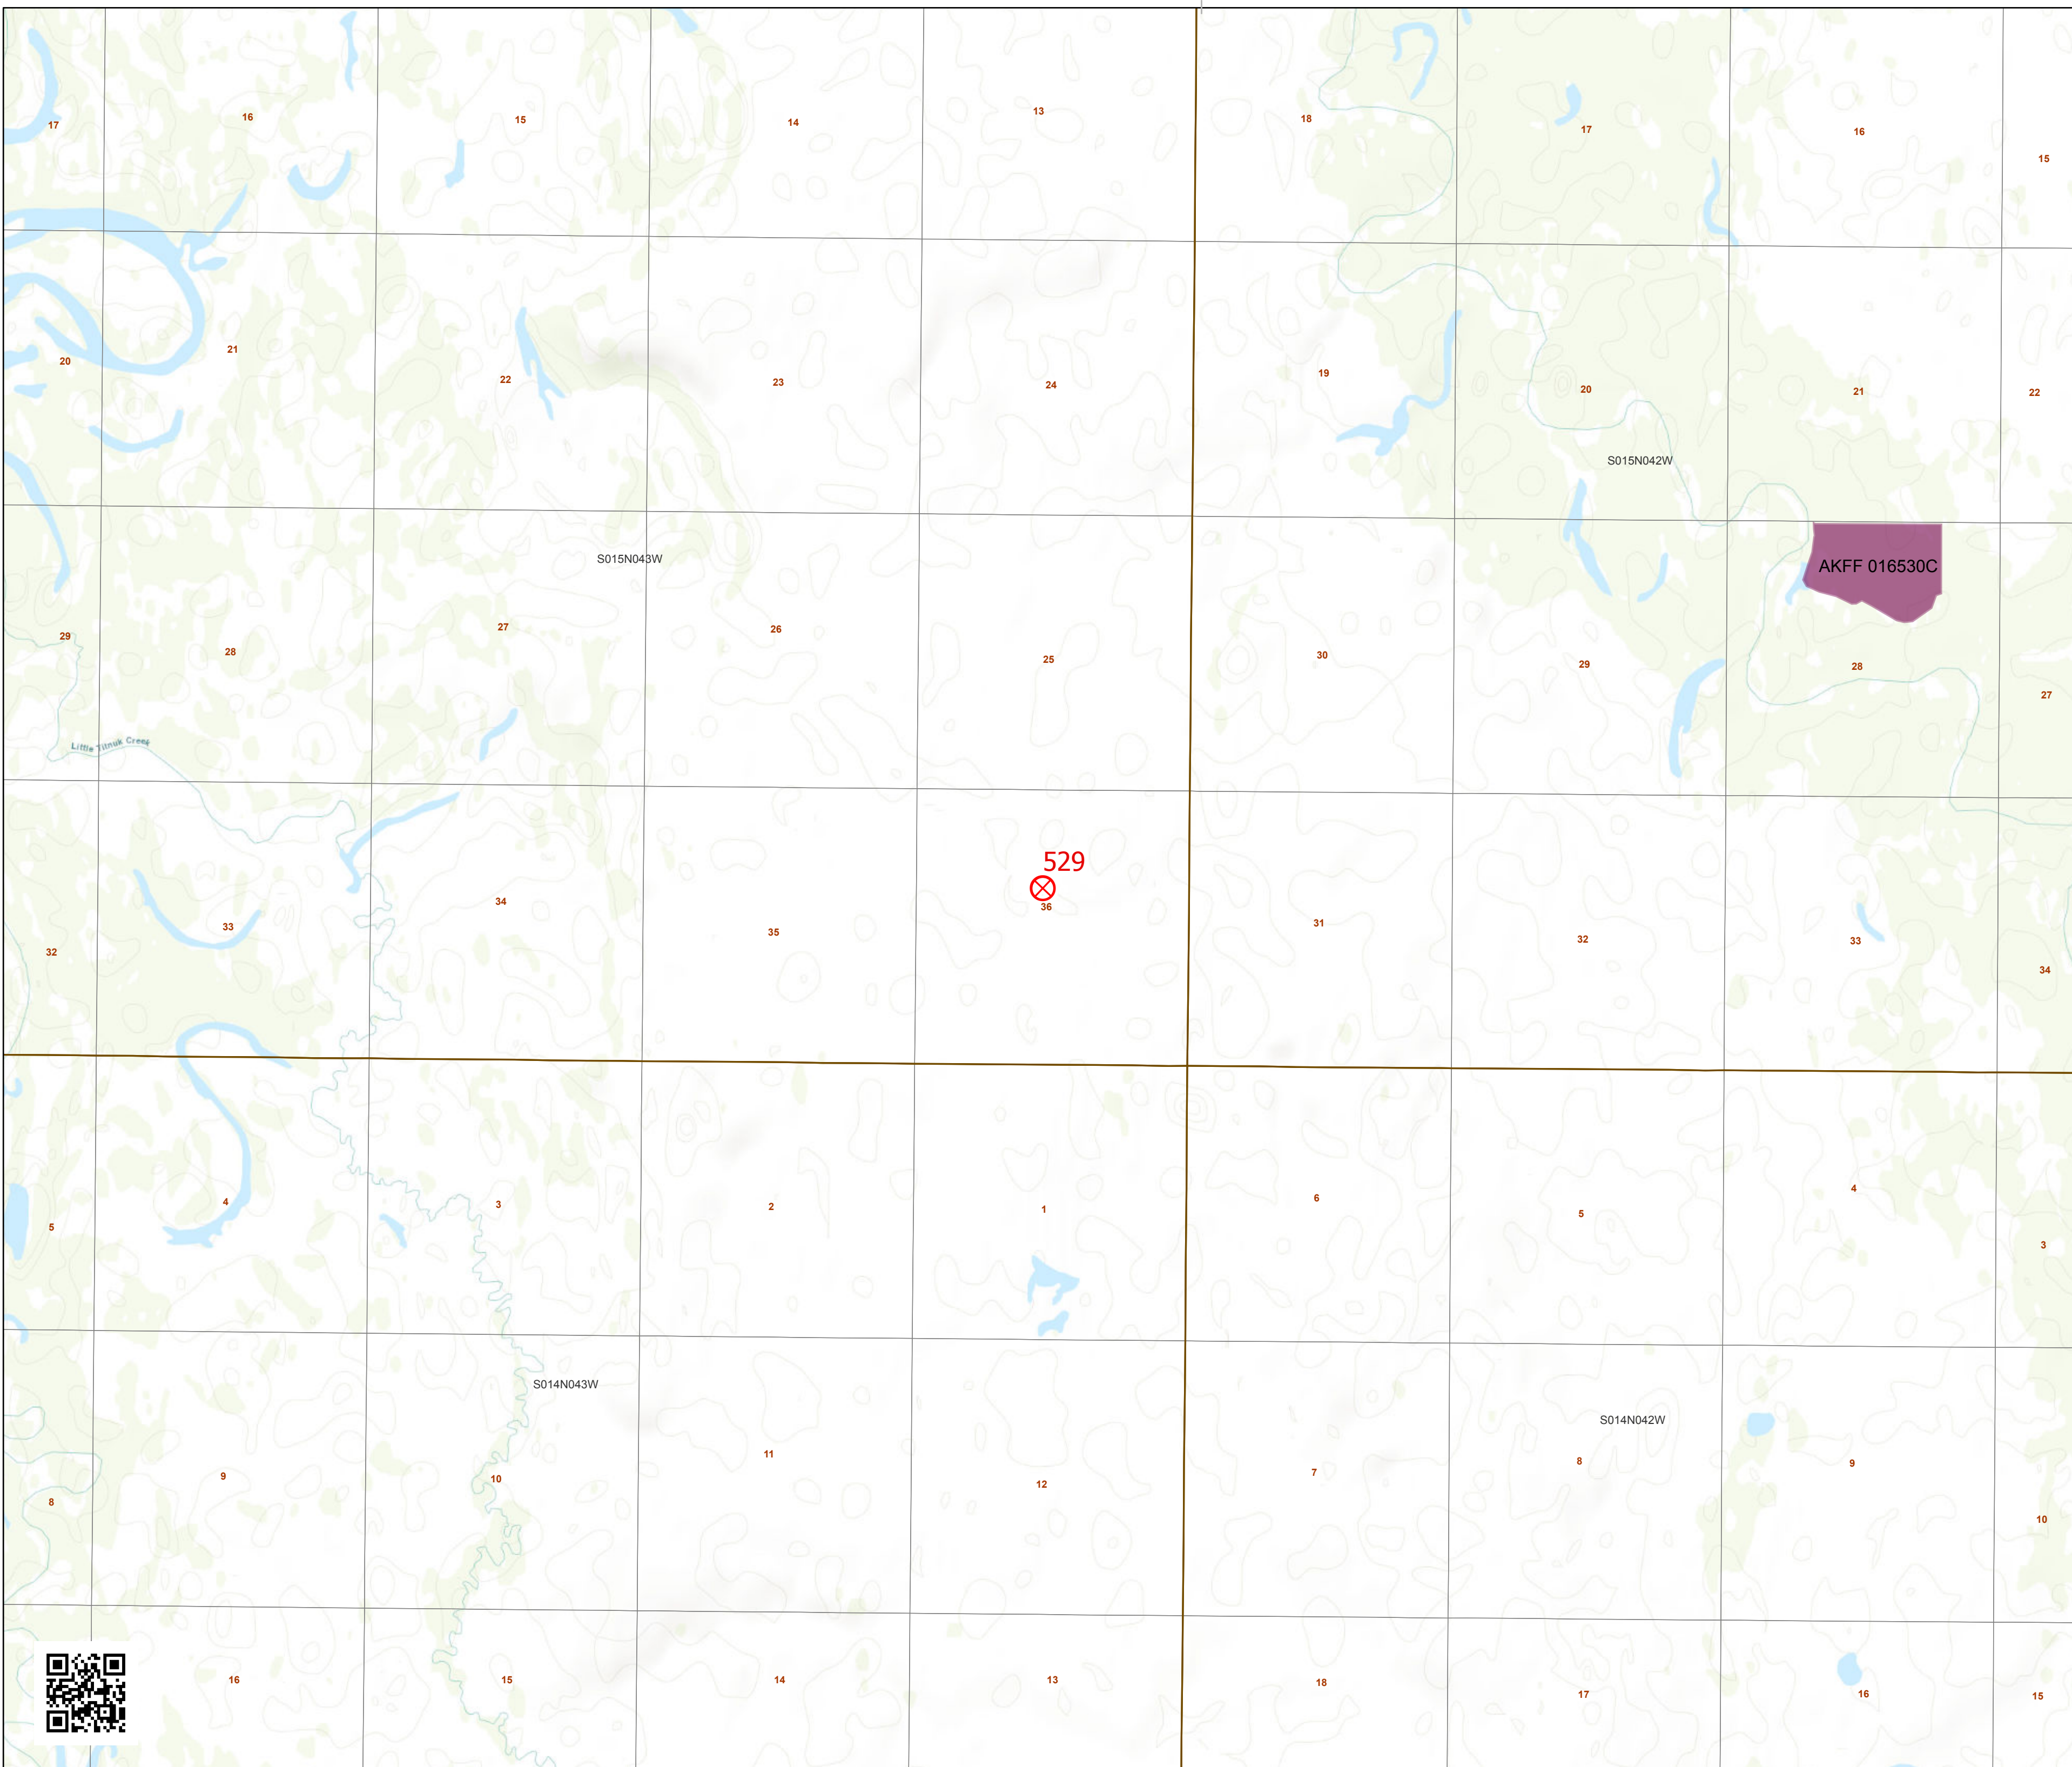

**Cotton Village
Initial Attack Map
600 ac. as of
7/12/2019 11:01:22 PM**

Printed on
7/18/2019 @ 18:01

Active_Fires_2019

Approx. Fire Location

Forestry Roads

- Active
- Closed
- Inactive
- Proposed

FAA Runways

- 5000' or greater
- Between 3000' and 4999'
- Between 1800' and 2999'
- Less than 1800'

NonConfidential Sites

- Camp
- Communications
- Mining Camp/Equipment
- Other
- RAWs
- Structure

Alaska Albers Projection
NAD 83 Datum
GISS: NWIMT12