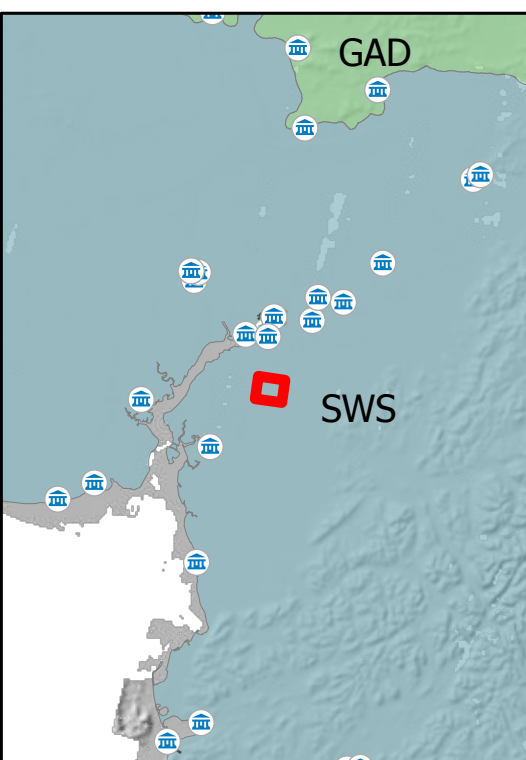

**Eek Lake
Initial Attack Map
1.5 ac. as of
6/13/2019 3:13:54 AM**

Printed on
7/18/2019 @ 16:13

Active_Fires_2019

Approx. Fire Location

Forestry Roads

- Active
- Closed
- Inactive
- Proposed

FAA Runways

- 5000' or greater
- Between 3000' and 4999'
- Between 1800' and 2999'
- Less than 1800'

NonConfidential Sites

- Camp
- Communications
- Mining Camp/Equipment
- Other
- RAWs
- Structure

Alaska Albers Projection
NAD 83 Datum
GISS: NWIMT12