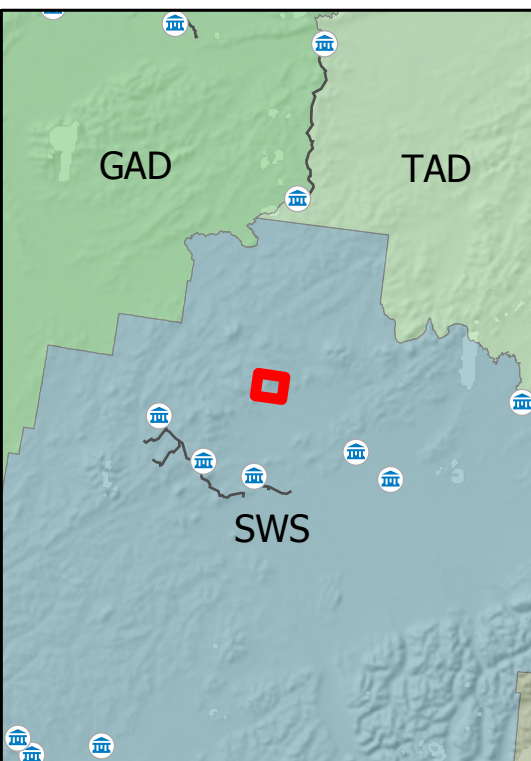

**Page Mountain
Initial Attack Map
33786 ac. as of
6/23/2019 2:45:50 AM**

Printed on
7/18/2019 @ 16:19

Active_Fires_2019

⊗ Approx. Fire Location

Forestry Roads

- Active
- - - - - Closed
- Inactive
- - - - - Proposed

FAA Runways

- ✈ 5000' or greater
- ✈ Between 3000' and 4999'
- ✈ Between 1800' and 2999'
- ✈ Less than 1800'

NonConfidential Sites

- Ⓐ Camp
- Ⓜ Communications
- ⚡ Mining Camp/Equipment
- Ⓜ Other
- WX RAWS
- 🏠 Structure

Alaska Albers Projection
NAD 83 Datum
GISS: NWIMT12