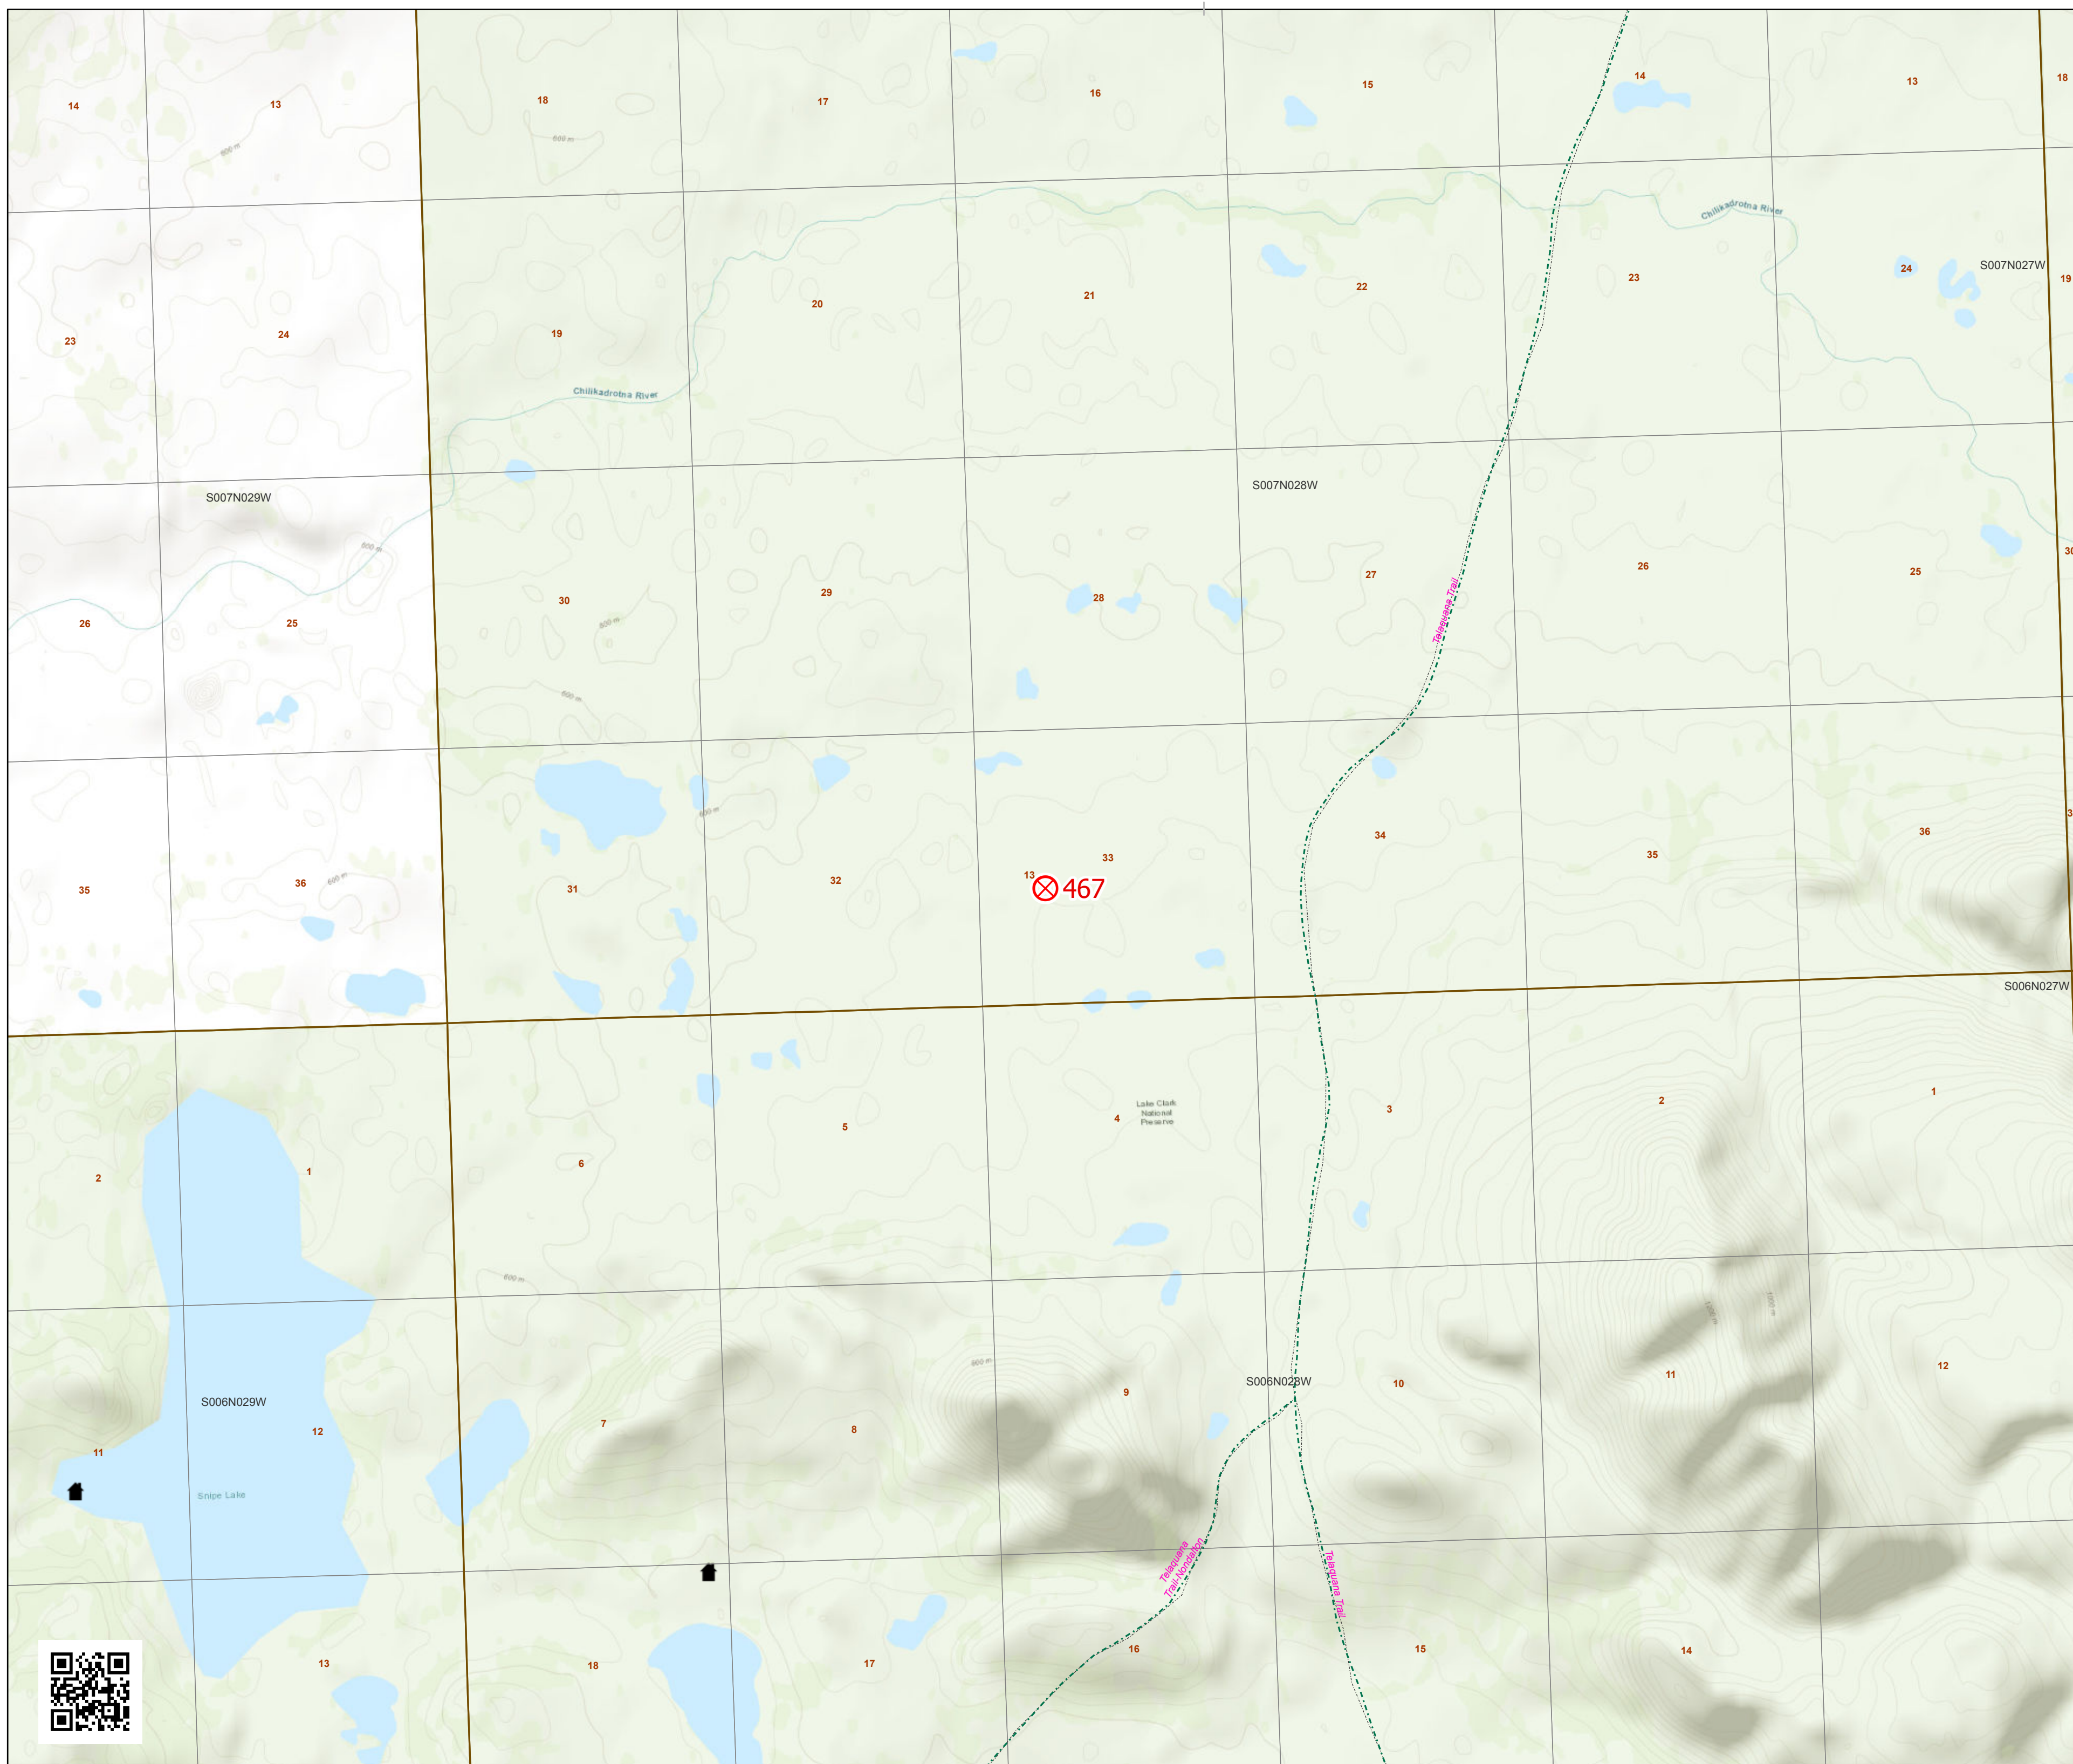

**Snipe Lake
Initial Attack Map
252 ac. as of
7/9/2019 6:35:02 PM**

Printed on
7/18/2019 @ 16:42

Active Fires_2019

Approx. Fire Location

RS2477

RS2477

Trails

Trails

Forestry Roads

Active

Closed

Inactive

Proposed

FAA Runways

5000' or greater

Between 3000' and 4999'

Between 1800' and 2999'

Less than 1800'

NonConfidential Sites

Camp

Communications

Mining Camp/Equipment

Other

RAWS

Structure

Alaska Albers Projection
NAD 83 Datum
GISS: NWIMT12