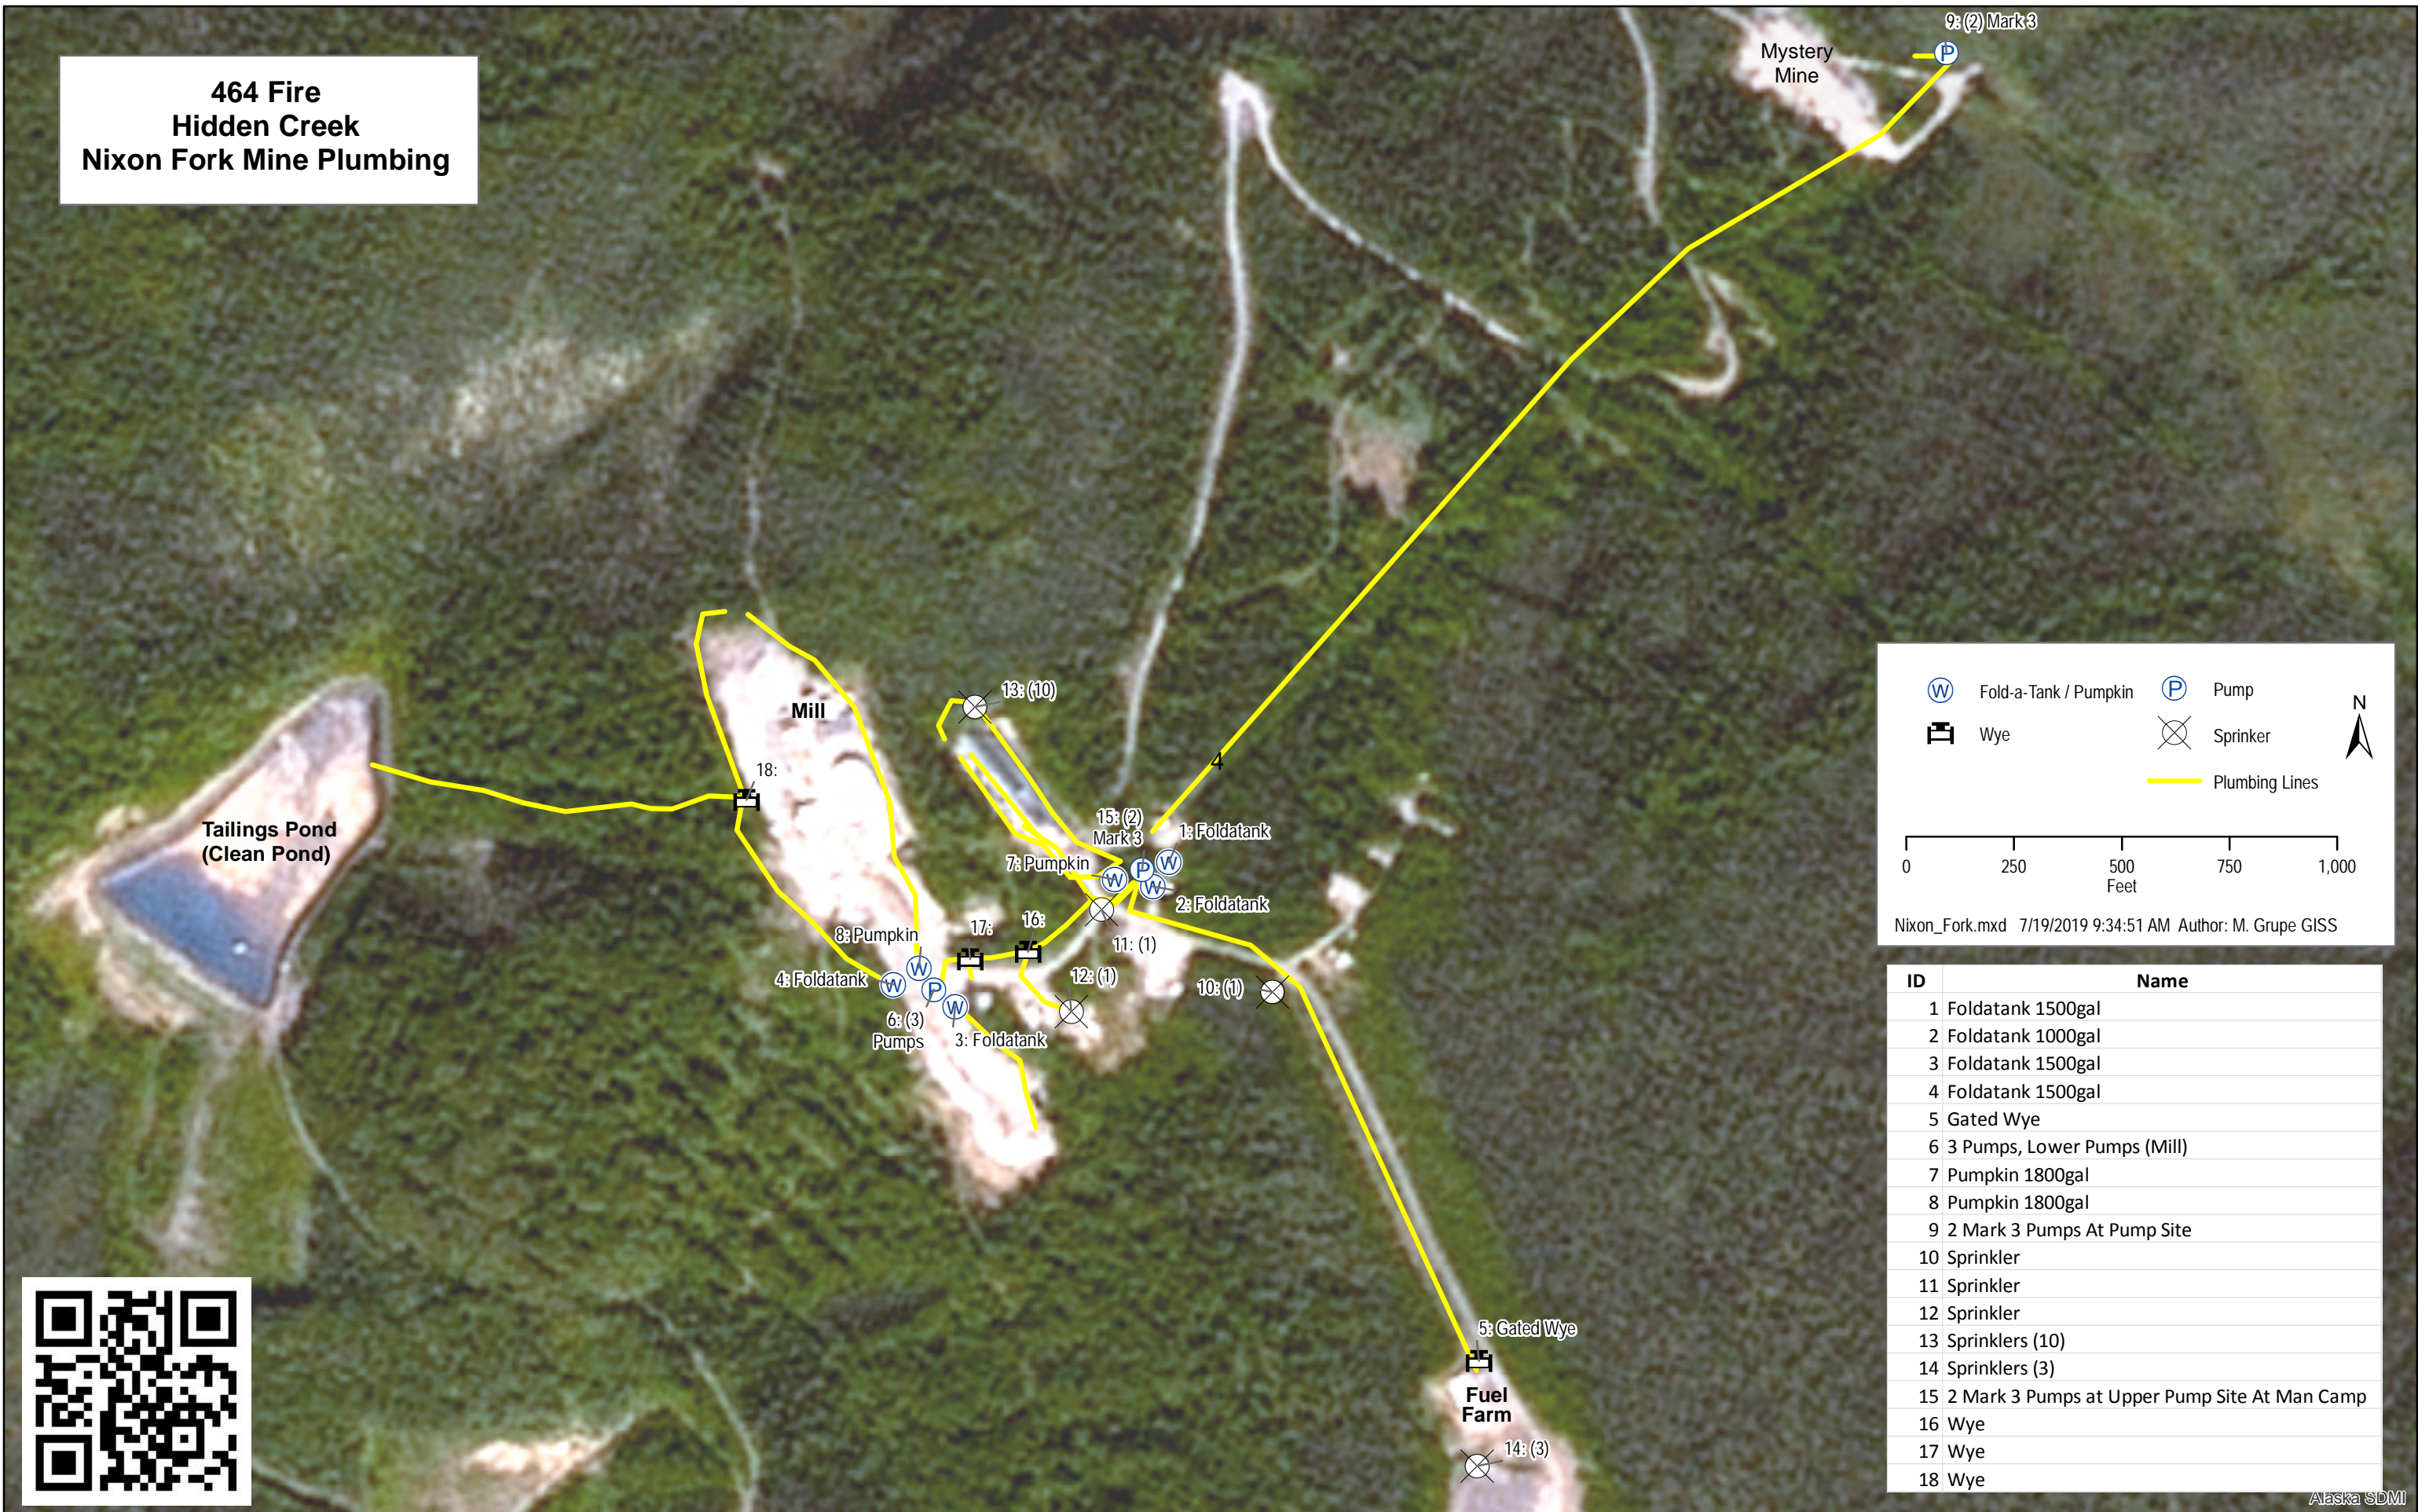

**464 Fire
Hidden Creek
Nixon Fork Mine Plumbing**

Ⓜ Fold-a-Tank / Pumpkin Ⓟ Pump
Ⓜ Wye ⊗ Sprinkler
— Plumbing Lines

0 250 500 750 1,000 Feet

Nixon_Fork.mxd 7/19/2019 9:34:51 AM Author: M. Grupe GISS

ID	Name
1	Foldatank 1500gal
2	Foldatank 1000gal
3	Foldatank 1500gal
4	Foldatank 1500gal
5	Gated Wye
6	3 Pumps, Lower Pumps (Mill)
7	Pumpkin 1800gal
8	Pumpkin 1800gal
9	2 Mark 3 Pumps At Pump Site
10	Sprinkler
11	Sprinkler
12	Sprinkler
13	Sprinklers (10)
14	Sprinklers (3)
15	2 Mark 3 Pumps at Upper Pump Site At Man Camp
16	Wye
17	Wye
18	Wye