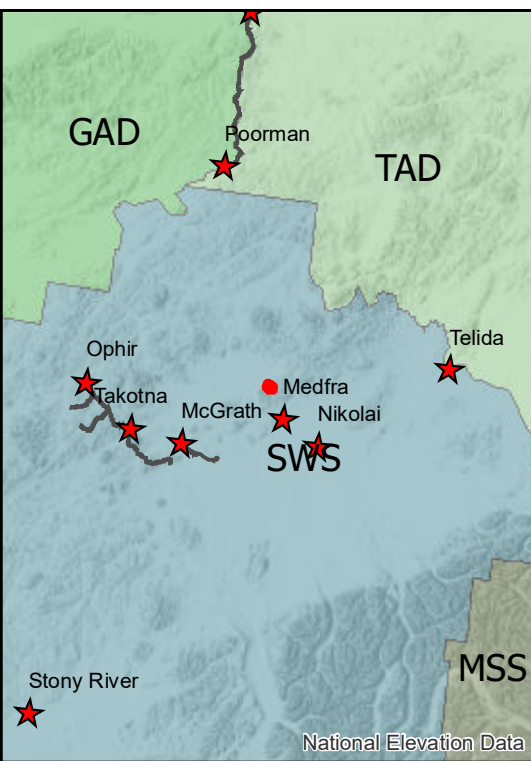

464 Hidden Creek
Operations Map
378 ac. as of
7/11/2019 6:03:00 PM

Printed:
7/12/2019 @ 23:13

-  Fire Perimeter
-  Mining Camp/Equip...
-  Structure

Alaska Albers Projection
NAD 83 Datum
GISS: NWIMT12

0 0.125 0.25 0.5
Miles