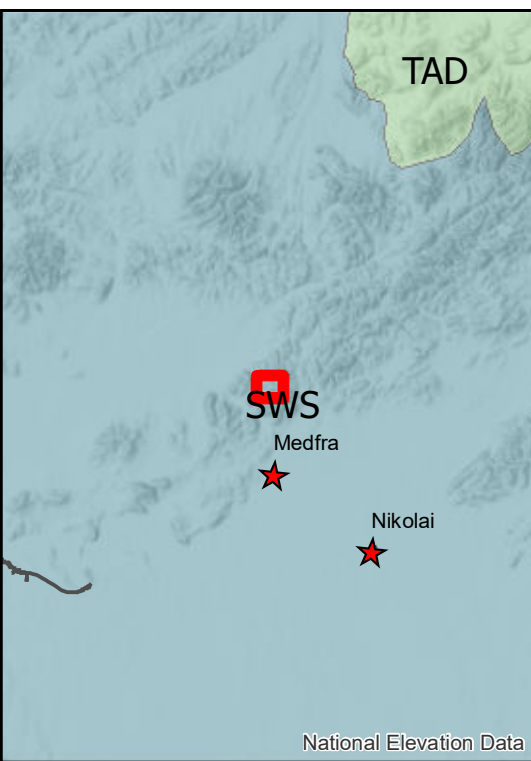

154°47'30"W

154°45'0"W

63°15'0"N

FIRE
1.4 mi.

464 Nixon Fork Mine
Ortho Ops Map
Est. 300 ac. as of
07/09/2019

Printed:
7/13/2019 @ 15:12

 Mining
Camp/Equip...

Alaska Albers Projection
NAD 83 Datum
GISS: NWIMT12

154°47'30"W

154°45'0"W