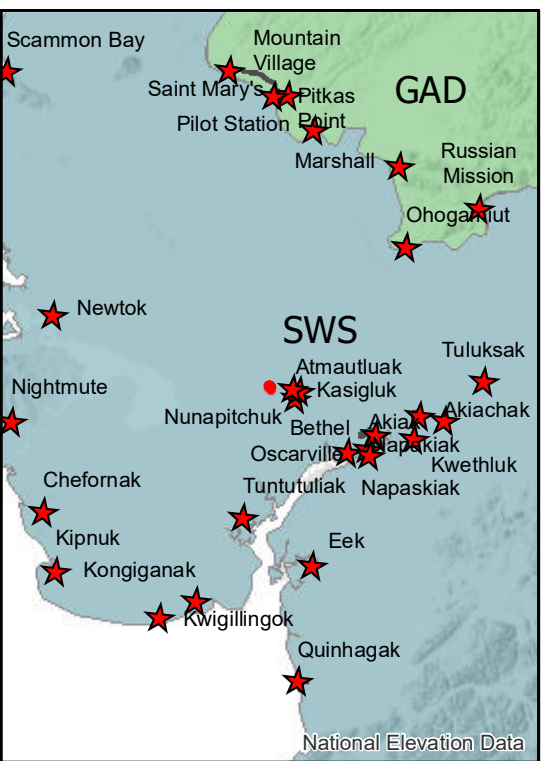

**244 Nunavakpak Lake
Operations Map
46 ac. as of
6/14/2019 8:00:00 PM**

Printed:
7/12/2019 @ 23:12

 Fire Perimeter

 Allotment Boundary

Alaska Albers Projection
NAD 83 Datum
GISS: NWIMT12

Miles