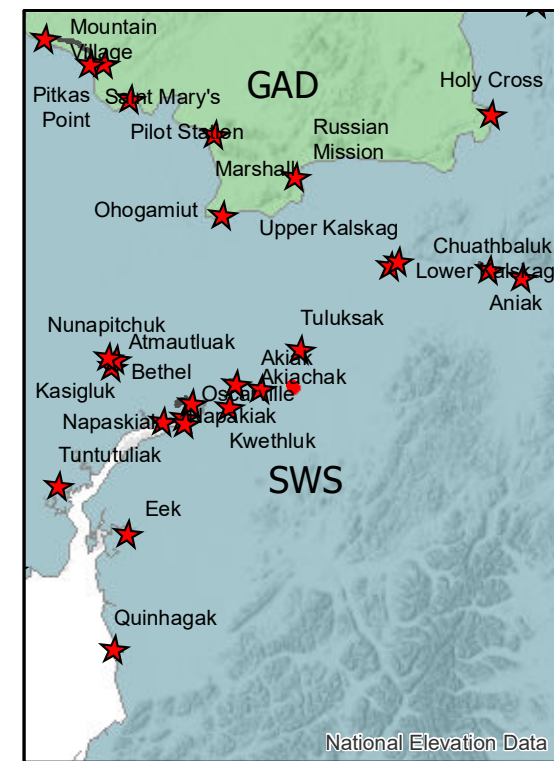

**245 Kisarlik River
Operations Map**
79 ac. as of
6/16/2019 5:20:00 PM

Printed:
7/12/2019 @ 23:12

-  Fire Perimeter
-  Allotment Boundary

Alaska Albers Projection
NAD 83 Datum
GISS: NWIMT12

Miles