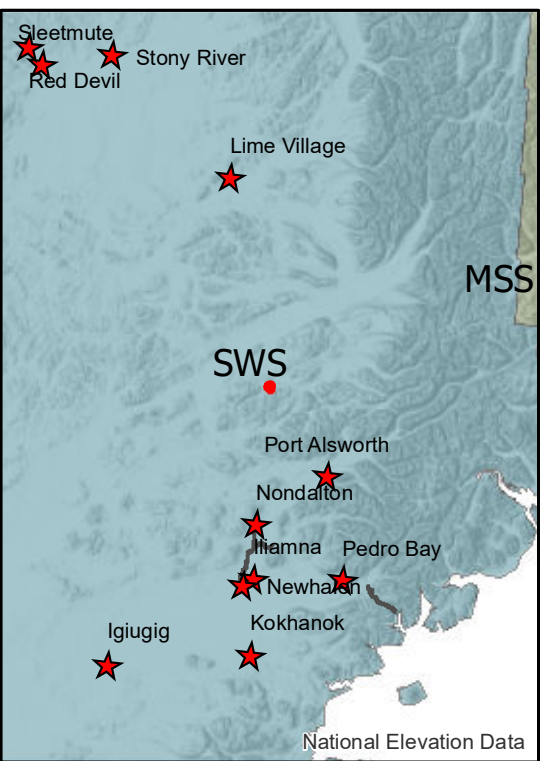

**Chilkitna Headwaters  
Operations Map**  
75 ac. as of  
7/10/2019

Printed:  
7/13/2019 @ 18:39

 Fire Perimeter

Alaska Albers Projection  
NAD 83 Datum  
GISS: NWIMT12

0 0.125 0.25 0.5  
Miles