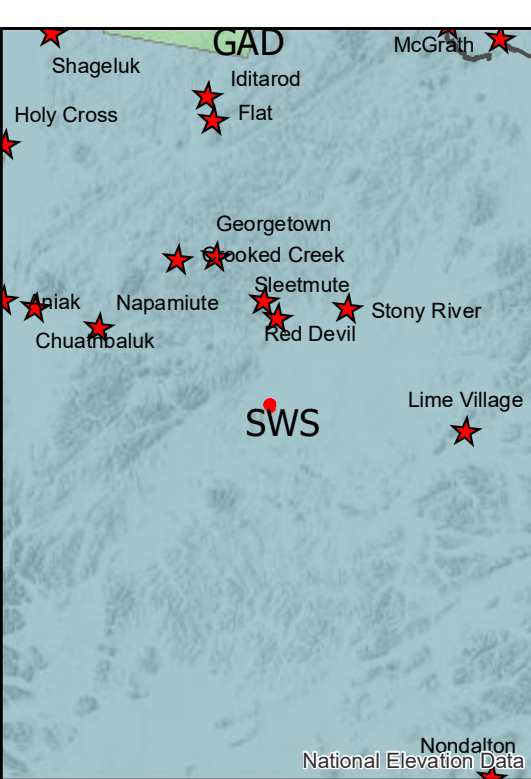

**495 Titnuk Creek  
Operations Map**  
43 ac. as of  
7/11/2019

Printed:  
7/12/2019 @ 23:15

 Fire Perimeter

 Allotment Boundary

Alaska Albers Projection  
NAD 83 Datum  
GISS: NWIMT12

0 0.125 0.25 0.5  
Miles