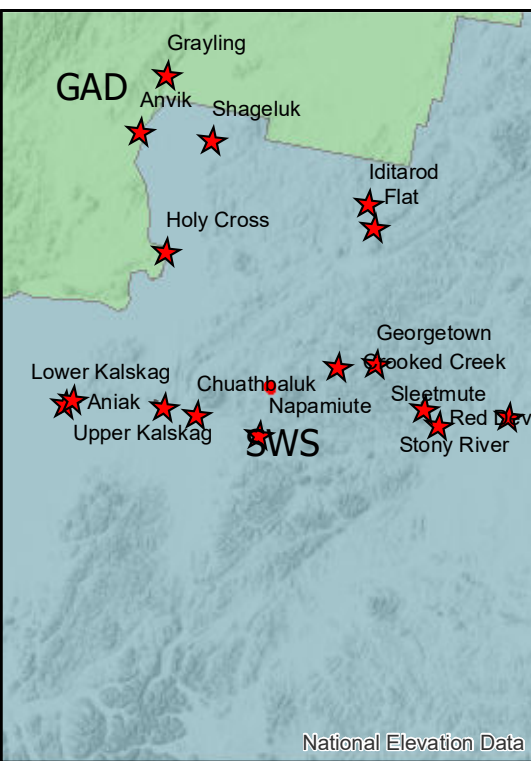

**506 Horn Foothills
Operations Map
33 ac. as of
7/11/2019**

Printed:
7/12/2019 @ 23:15

 Fire Perimeter

Alaska Albers Projection
NAD 83 Datum
GISS: NWIMT12

0 0.125 0.25 0.5
Miles