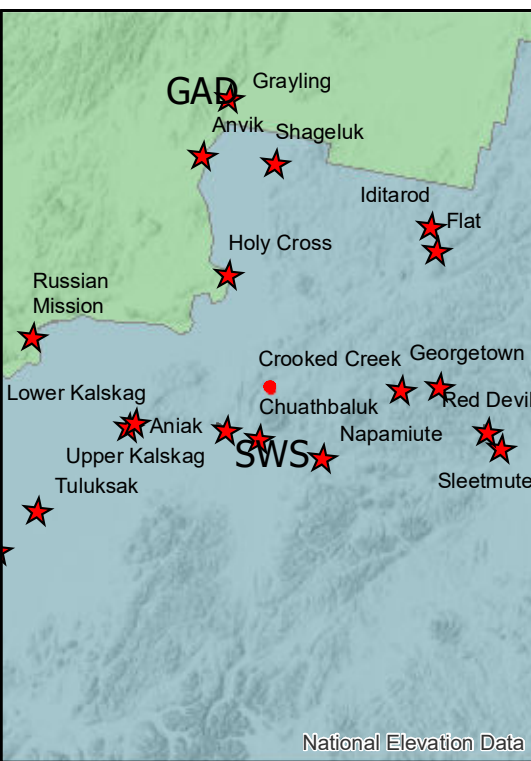

507 Molybdenum Mountains Operations Map
58 ac. as of

Printed:
7/12/2019 @ 23:16

 Fire Perimeter

Alaska Albers Projection
NAD 83 Datum
GISS: NWIMT12