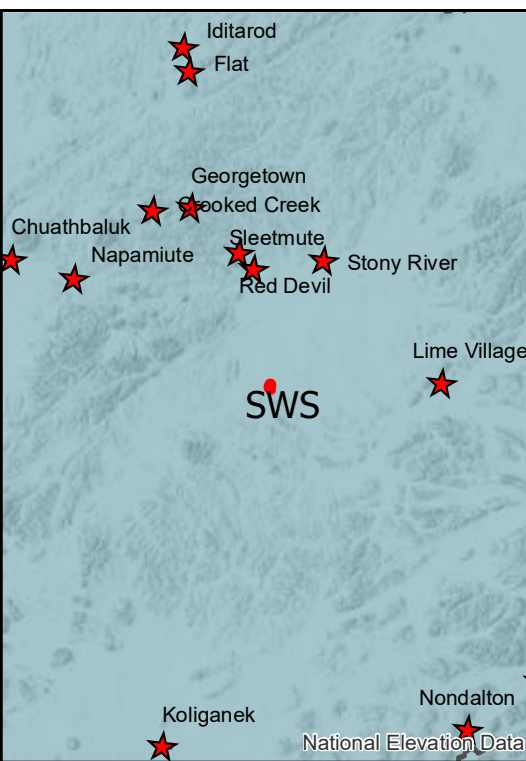

**513 Little Titruk  
Operations Map**  
128 ac. as of  
7/11/2019

Printed:  
7/12/2019 @ 23:16

 Fire Perimeter

Alaska Albers Projection  
NAD 83 Datum  
GISS: NWIMT12