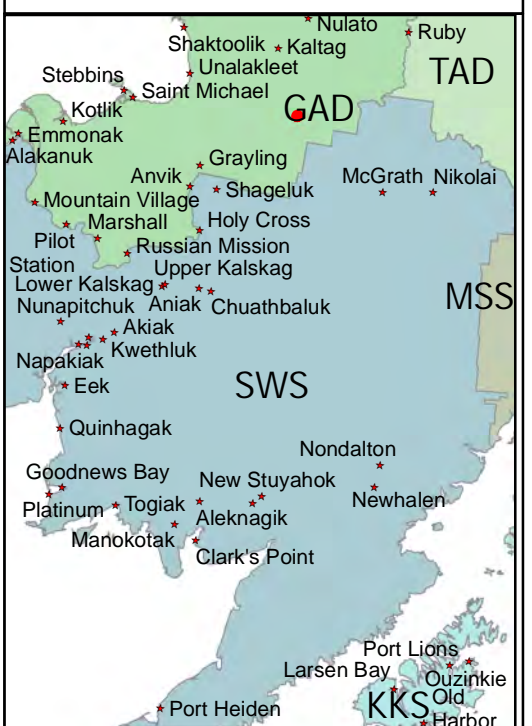

199
Innoko River
 Approx. Acres: 113
 Mapped
 6/9/2019 2:15:00 PM

Printed 7/20/2019 @ 12:57

-  Fire Perimeter
-  Structure from NonConfidentialSites
-  RS2477

Alaska Albers Projection
 NAD 83 Datum
 GISS: Grupe