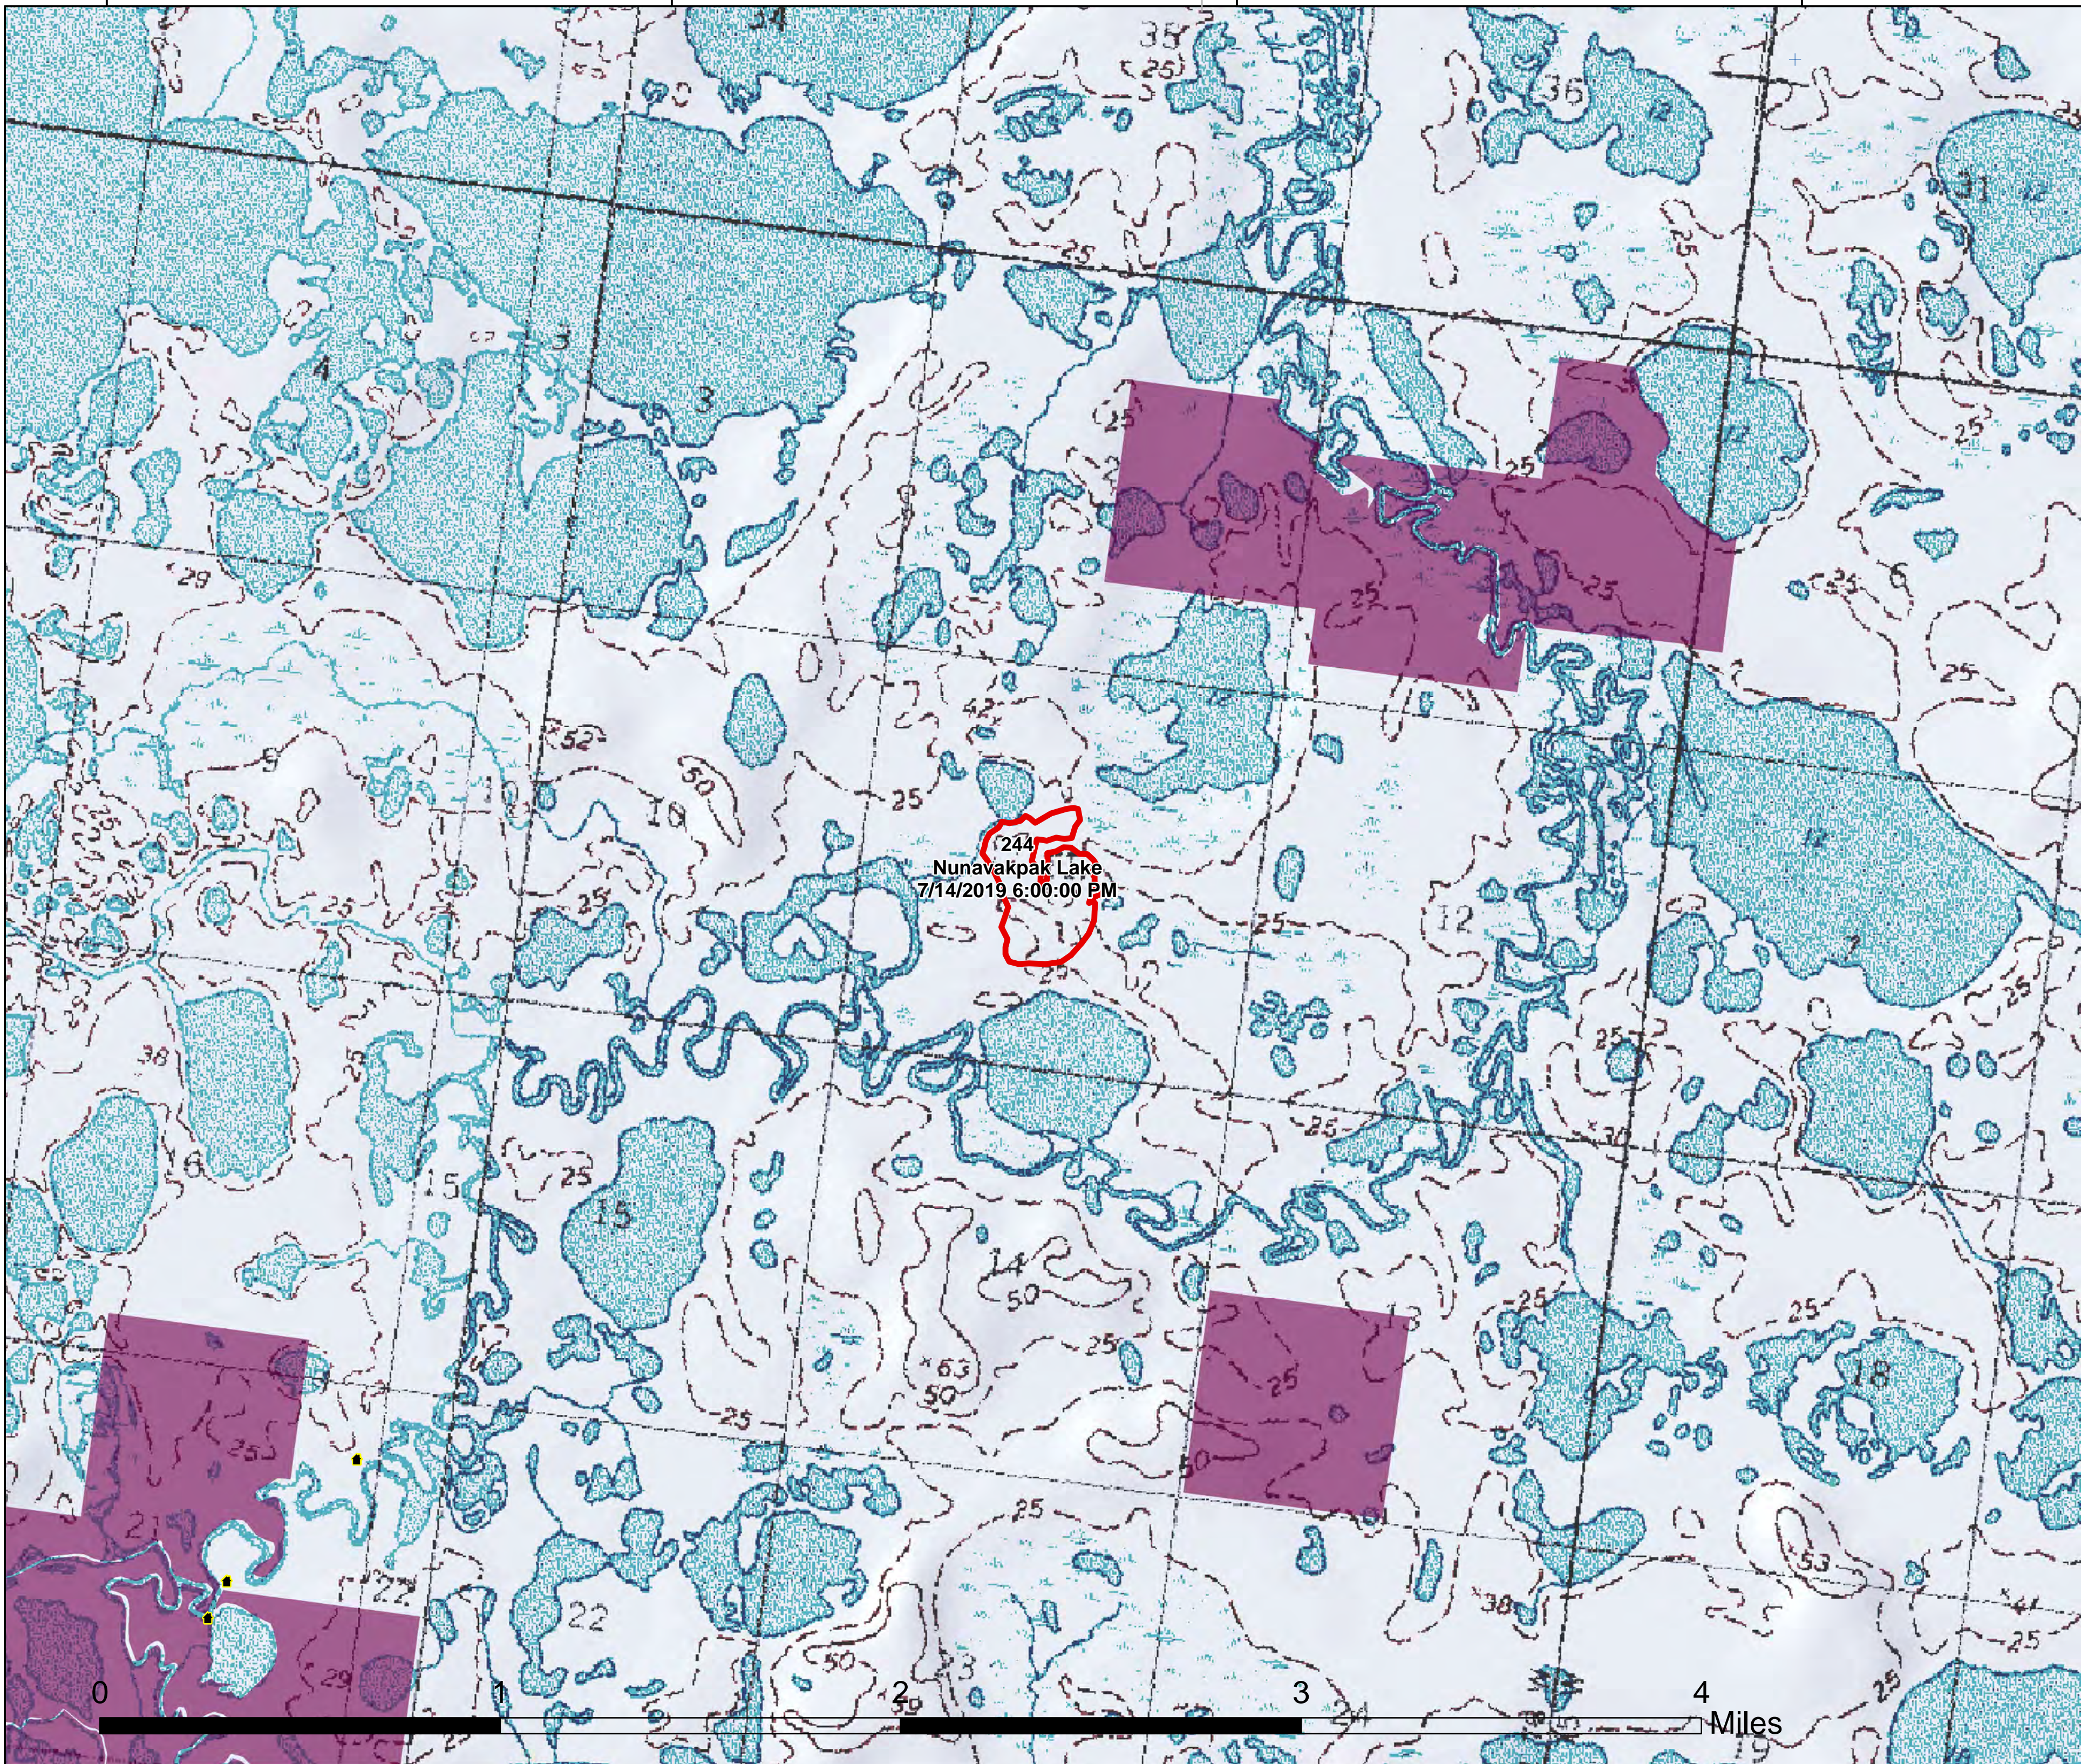

162°47'30"W

162°45'0"W

162°42'30"W

162°40'0"W

60°55'0"N

244  
 Nunavakpak Lake  
 Approx. Acres: 48  
 Mapped  
 7/14/2019 6:00:00 PM

Printed 7/20/2019 @ 13:00

-  Fire Perimeter
-  Structure from Known Sites
-  Allotment Boundary

Alaska Albers Projection  
 NAD 83 Datum  
 GISS: Grupe

<https://qr.go.page.link/vsqfP>