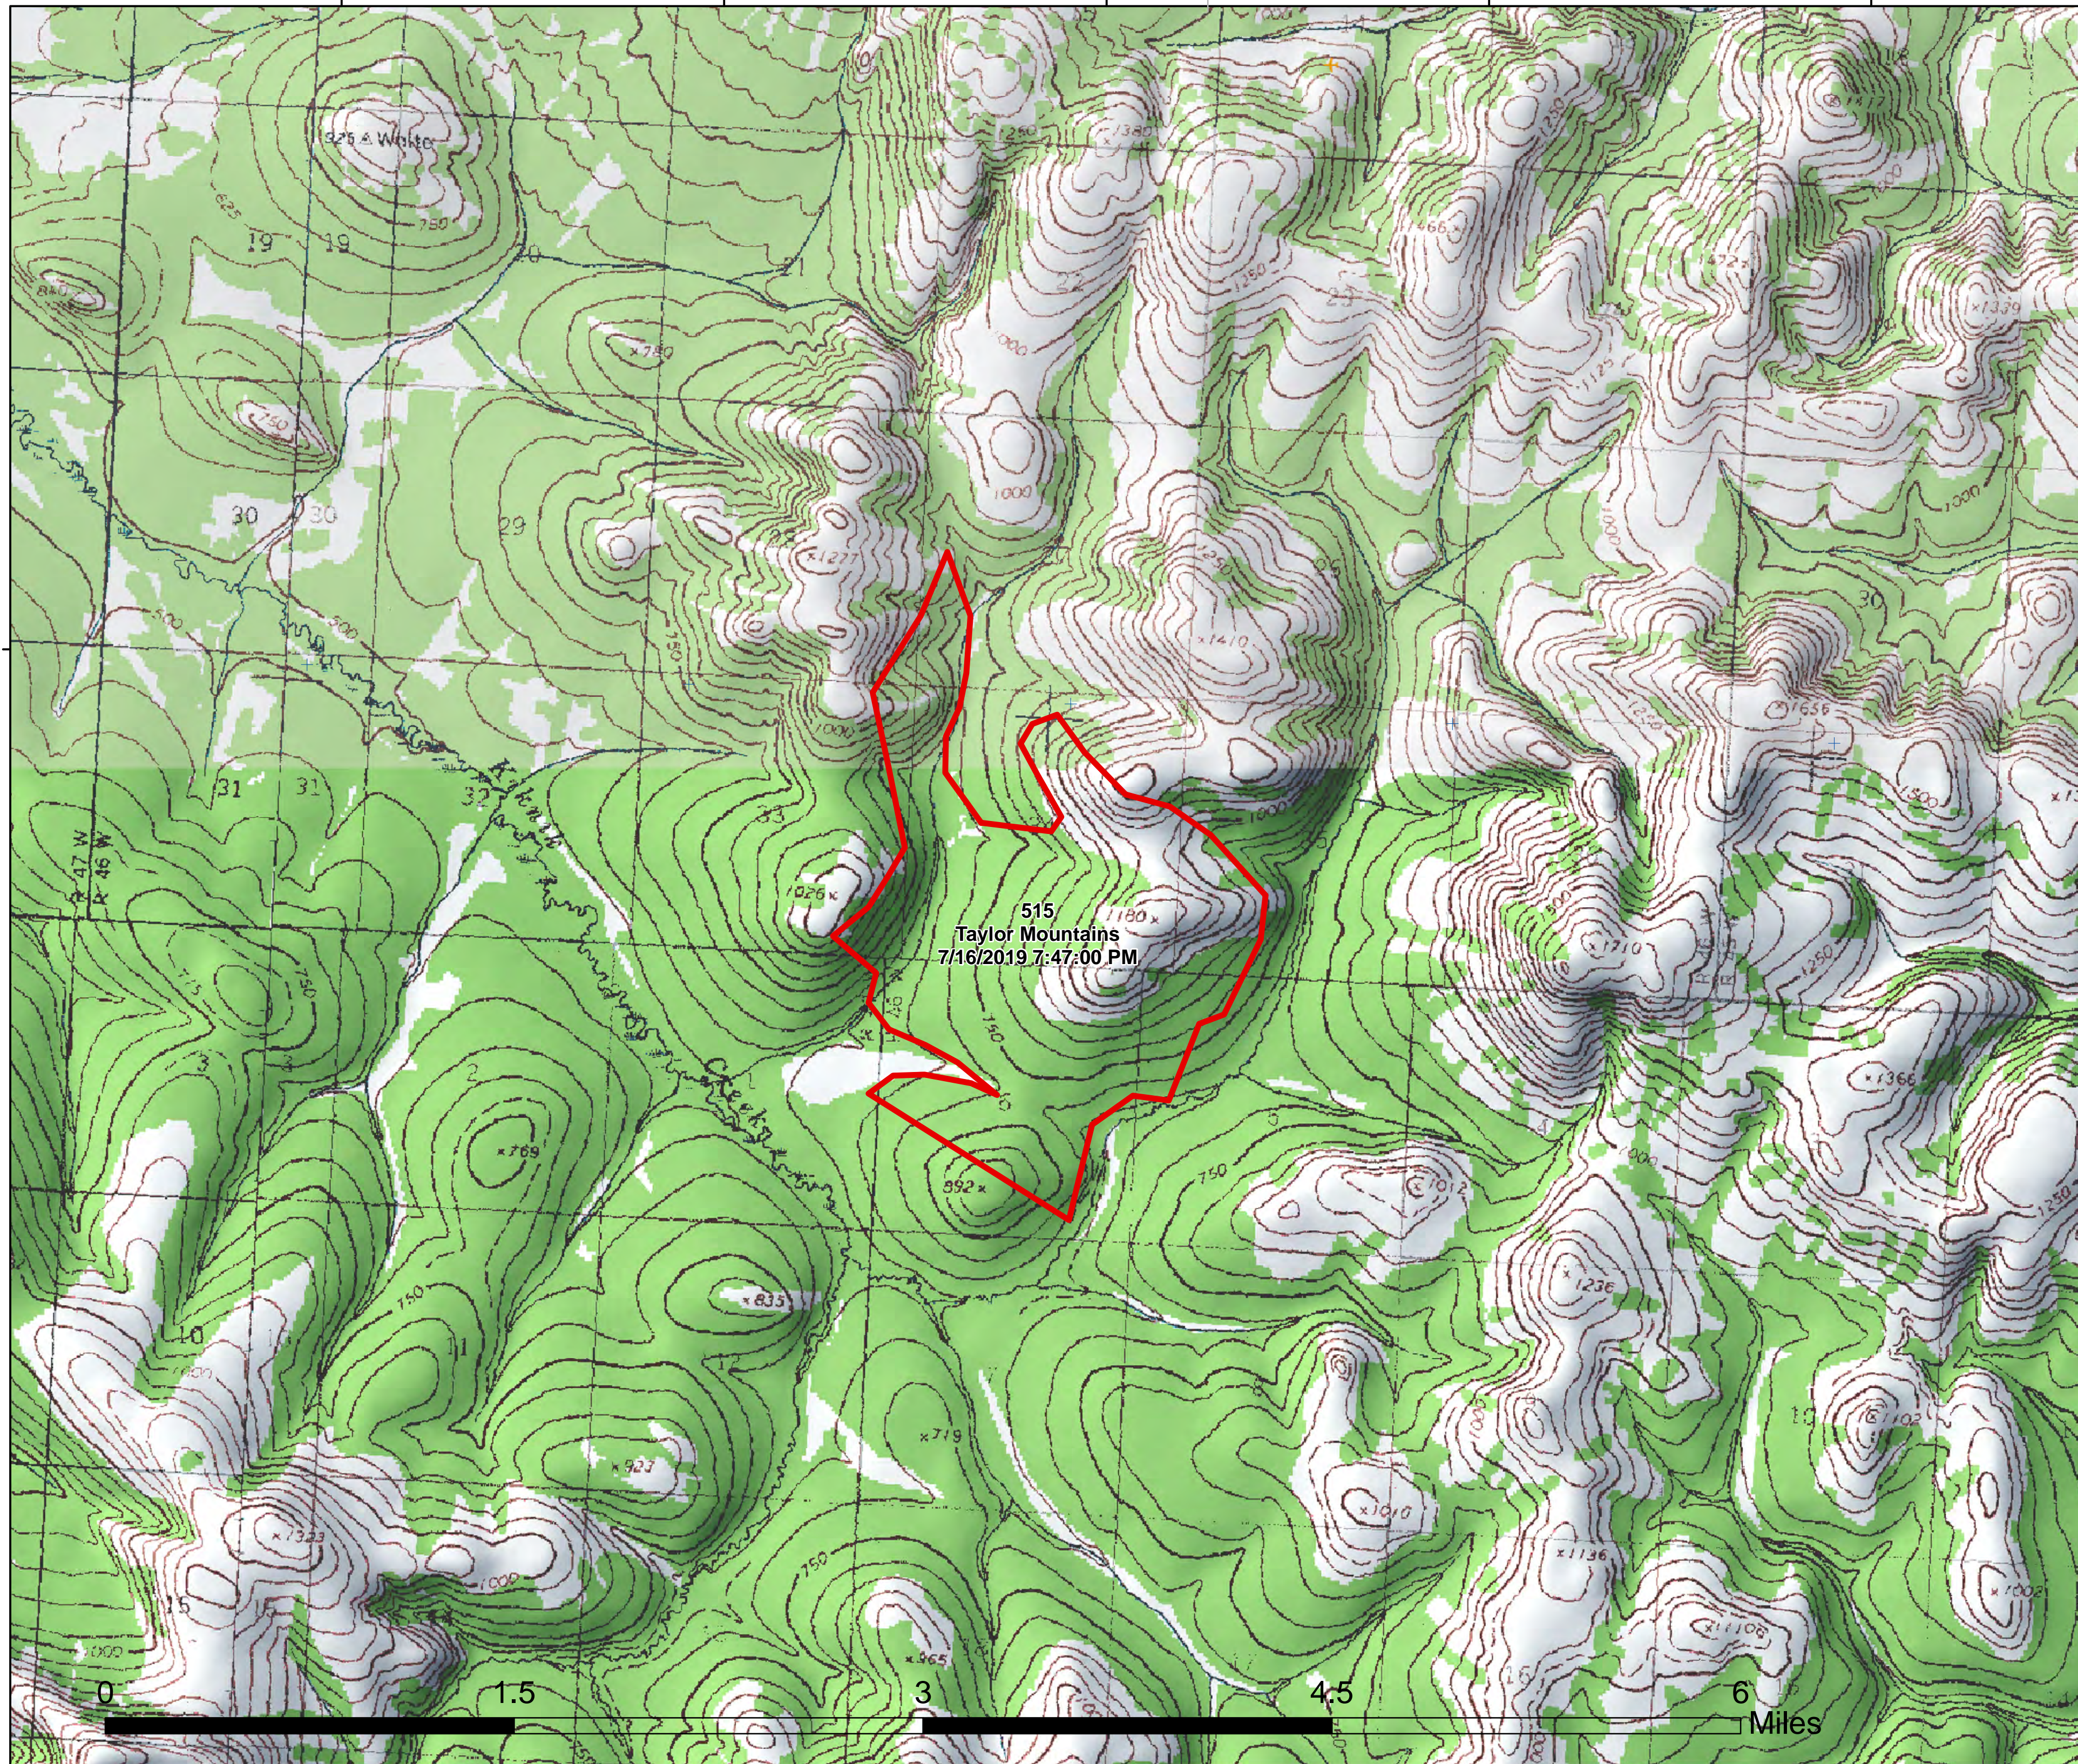

157°30'0"W

157°27'30"W

157°25'0"W

157°22'30"W

157°20'0"W

515  
Taylor Mountains  
Approx. Acres: 1,128  
Mapped  
7/16/2019 7:47:00 PM

Printed 7/20/2019 @ 13:11

Fire Perimeter

Trails

Runway length 1800' and 2999'

Alaska Albers Projection  
NAD 83 Datum  
GISS: Grupe

<https://qr.go.page.link/vsqfP>

515  
Taylor Mountains  
7/16/2019 7:47:00 PM

157°30'0"W

157°27'30"W

157°25'0"W

157°22'30"W

157°20'0"W

60°50'0"N

60°50'0"N