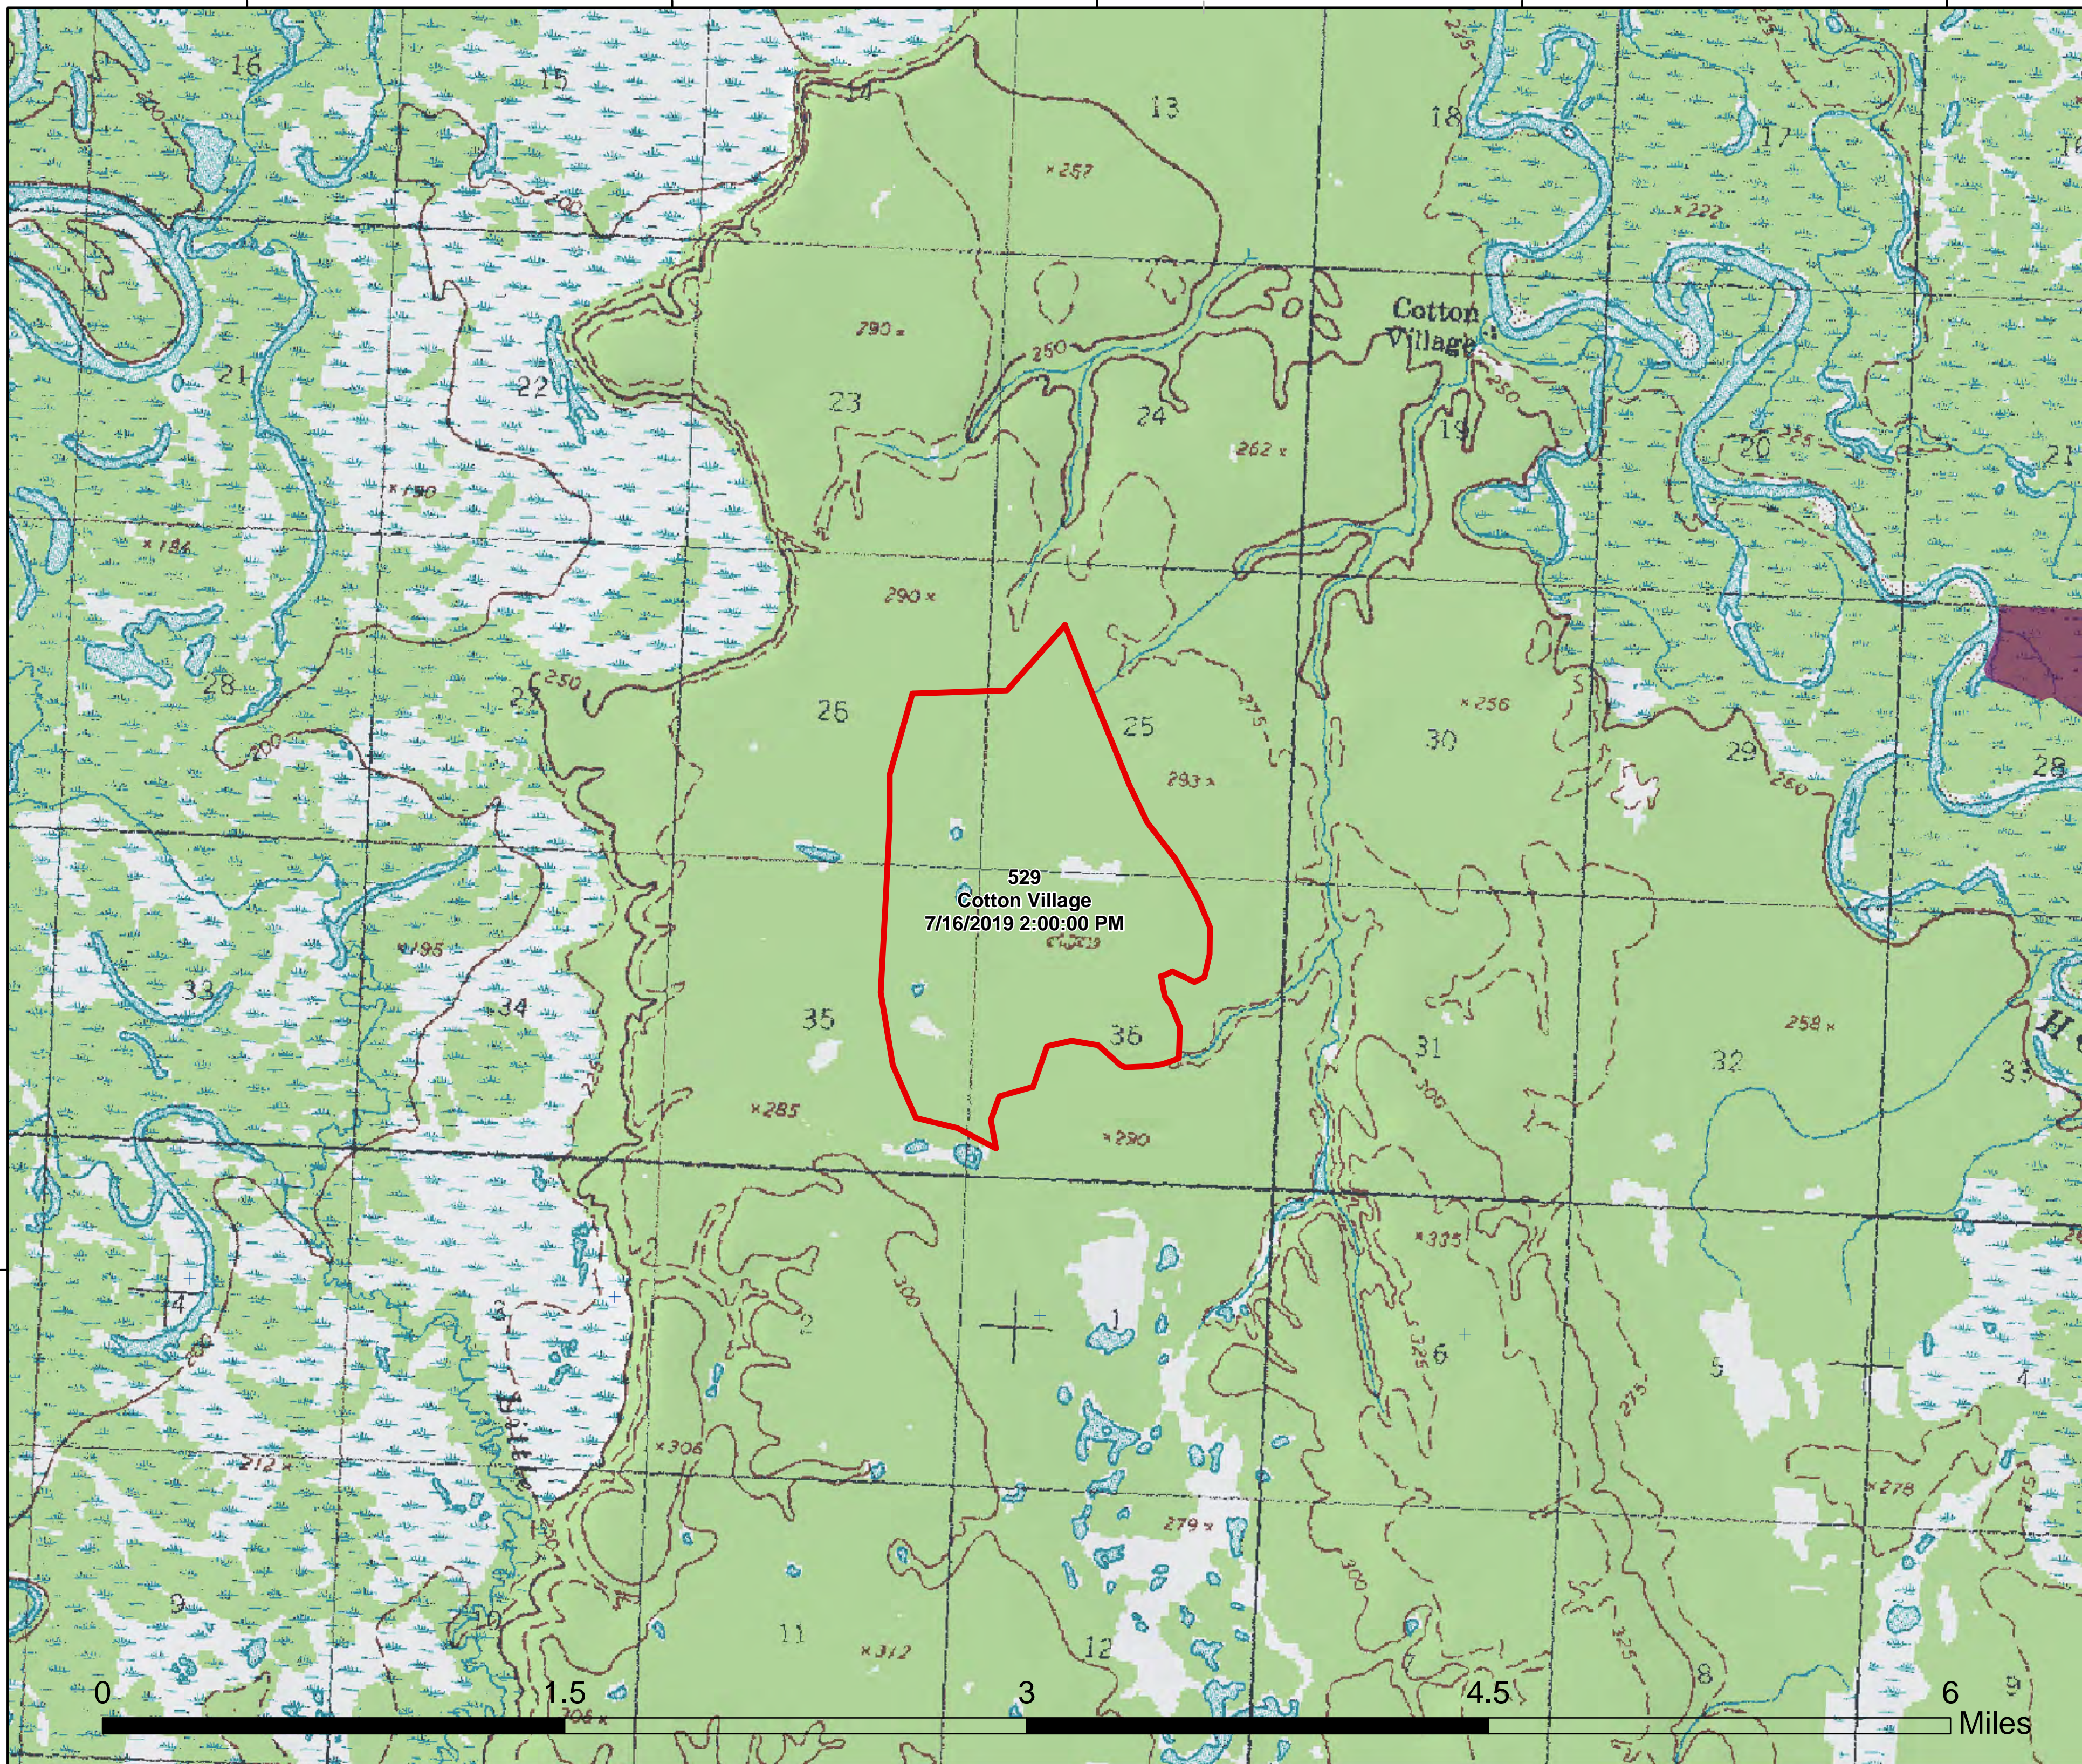

157°00'W

156°57'30'W

156°55'0'W

156°52'30'W

156°50'0'W

**529**  
**Cotton Village**  
 Approx. Acres: 740  
 Mapped  
 7/16/2019 2:00:00 PM

Printed 7/20/2019 @ 13:13

-  Fire Perimeter
-  Allotment Boundary

Alaska Albers Projection  
 NAD 83 Datum  
 GISS: Grube

<https://qrqo.page.link/vsqfP>

157°00'W

156°57'30'W

156°55'0'W

156°52'30'W

156°50'0'W

61°20'0"N

61°20'0"N