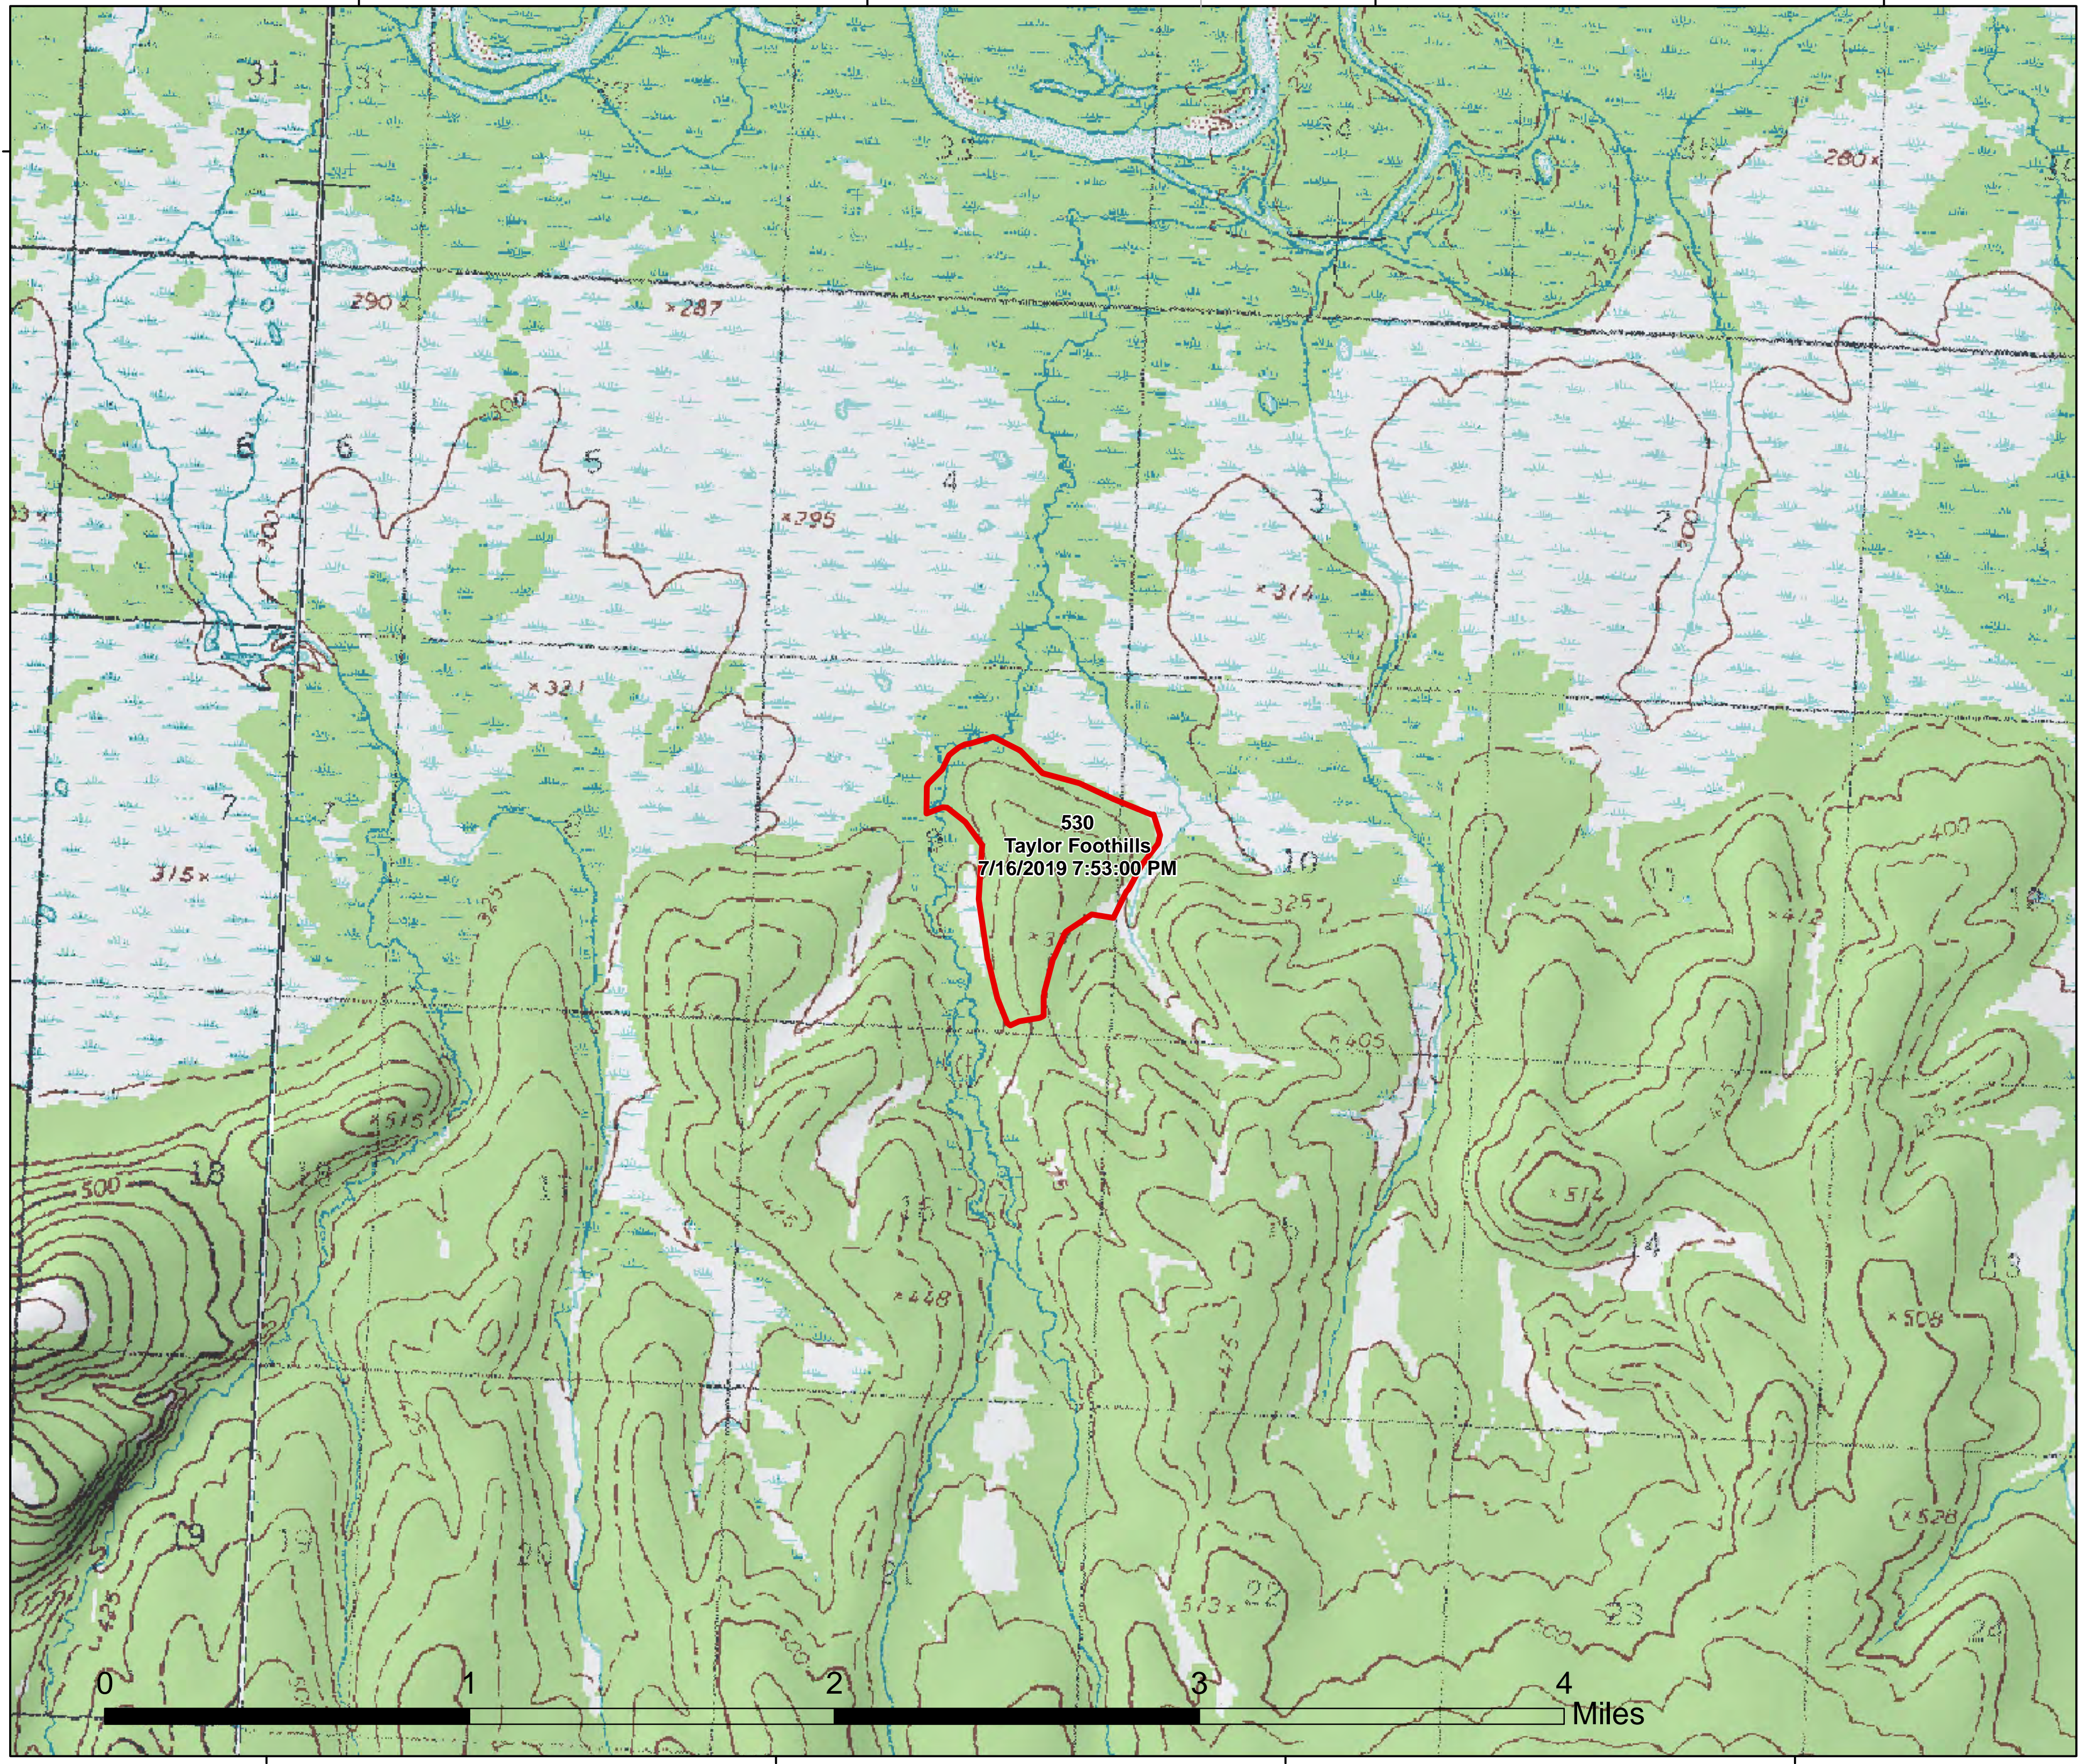

157°30'0"W

157°27'30"W

157°25'0"W

157°22'30"W

61°50'N

61°50'N

530
Taylor Foothills
 Approx. Acres: **157**
 Mapped
 7/16/2019 7:53:00 PM

Printed 7/20/2019 @ 13:13

 Fire Perimeter

Alaska Albers Projection
 NAD 83 Datum
 GISS: Grupe

<https://qrqo.page.link/vsqfP>

157°30'0"W

157°27'30"W

157°25'0"W

157°22'30"W

Miles