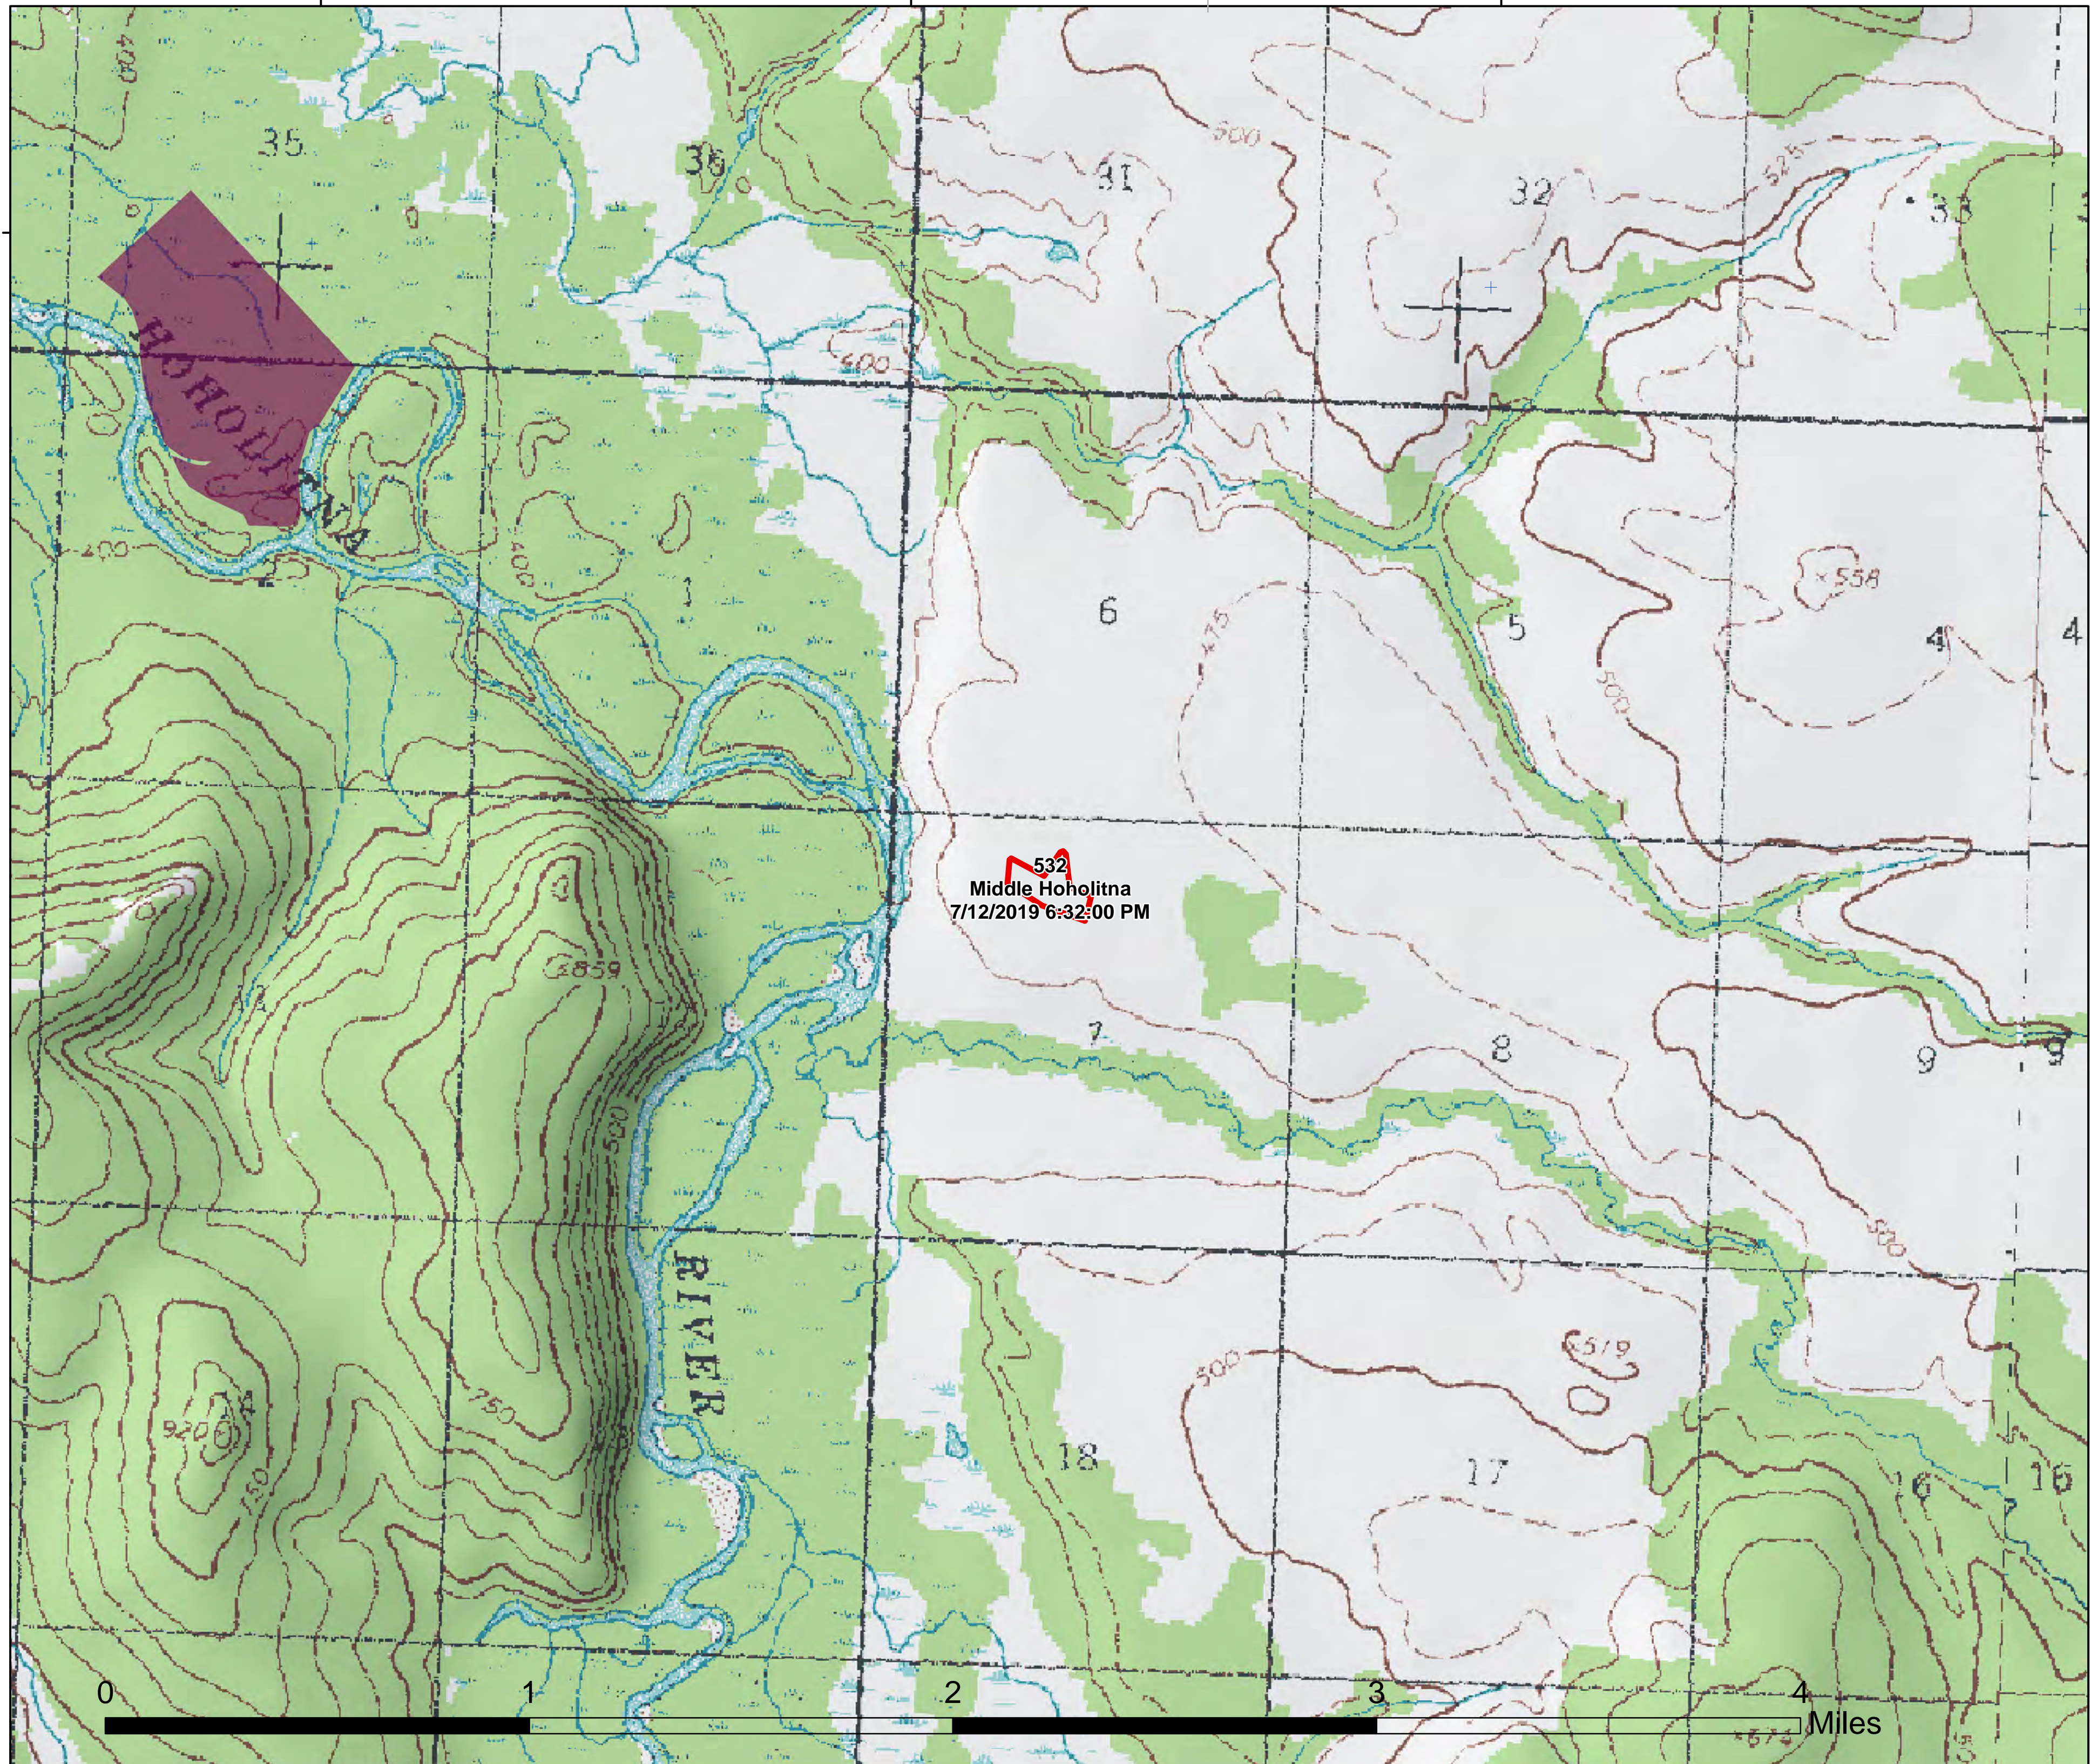

156°30'0"W

156°27'30"W

156°25'0"W

532  
Middle Hoholitna  
Approx. Acres: 10  
Mapped  
7/12/2019 6:32:00 PM

Printed 7/20/2019 @ 13:14

- Fire Perimeter
- Allotment Boundary

Alaska Albers Projection  
NAD 83 Datum  
GISS: Grupe

<https://qr.go.page.link/vsqfP>

61°50'N

61°50'N

156°30'0"W

156°27'30"W

156°25'0"W

156°22'30"W

532  
Middle Hoholitna  
7/12/2019 6:32:00 PM