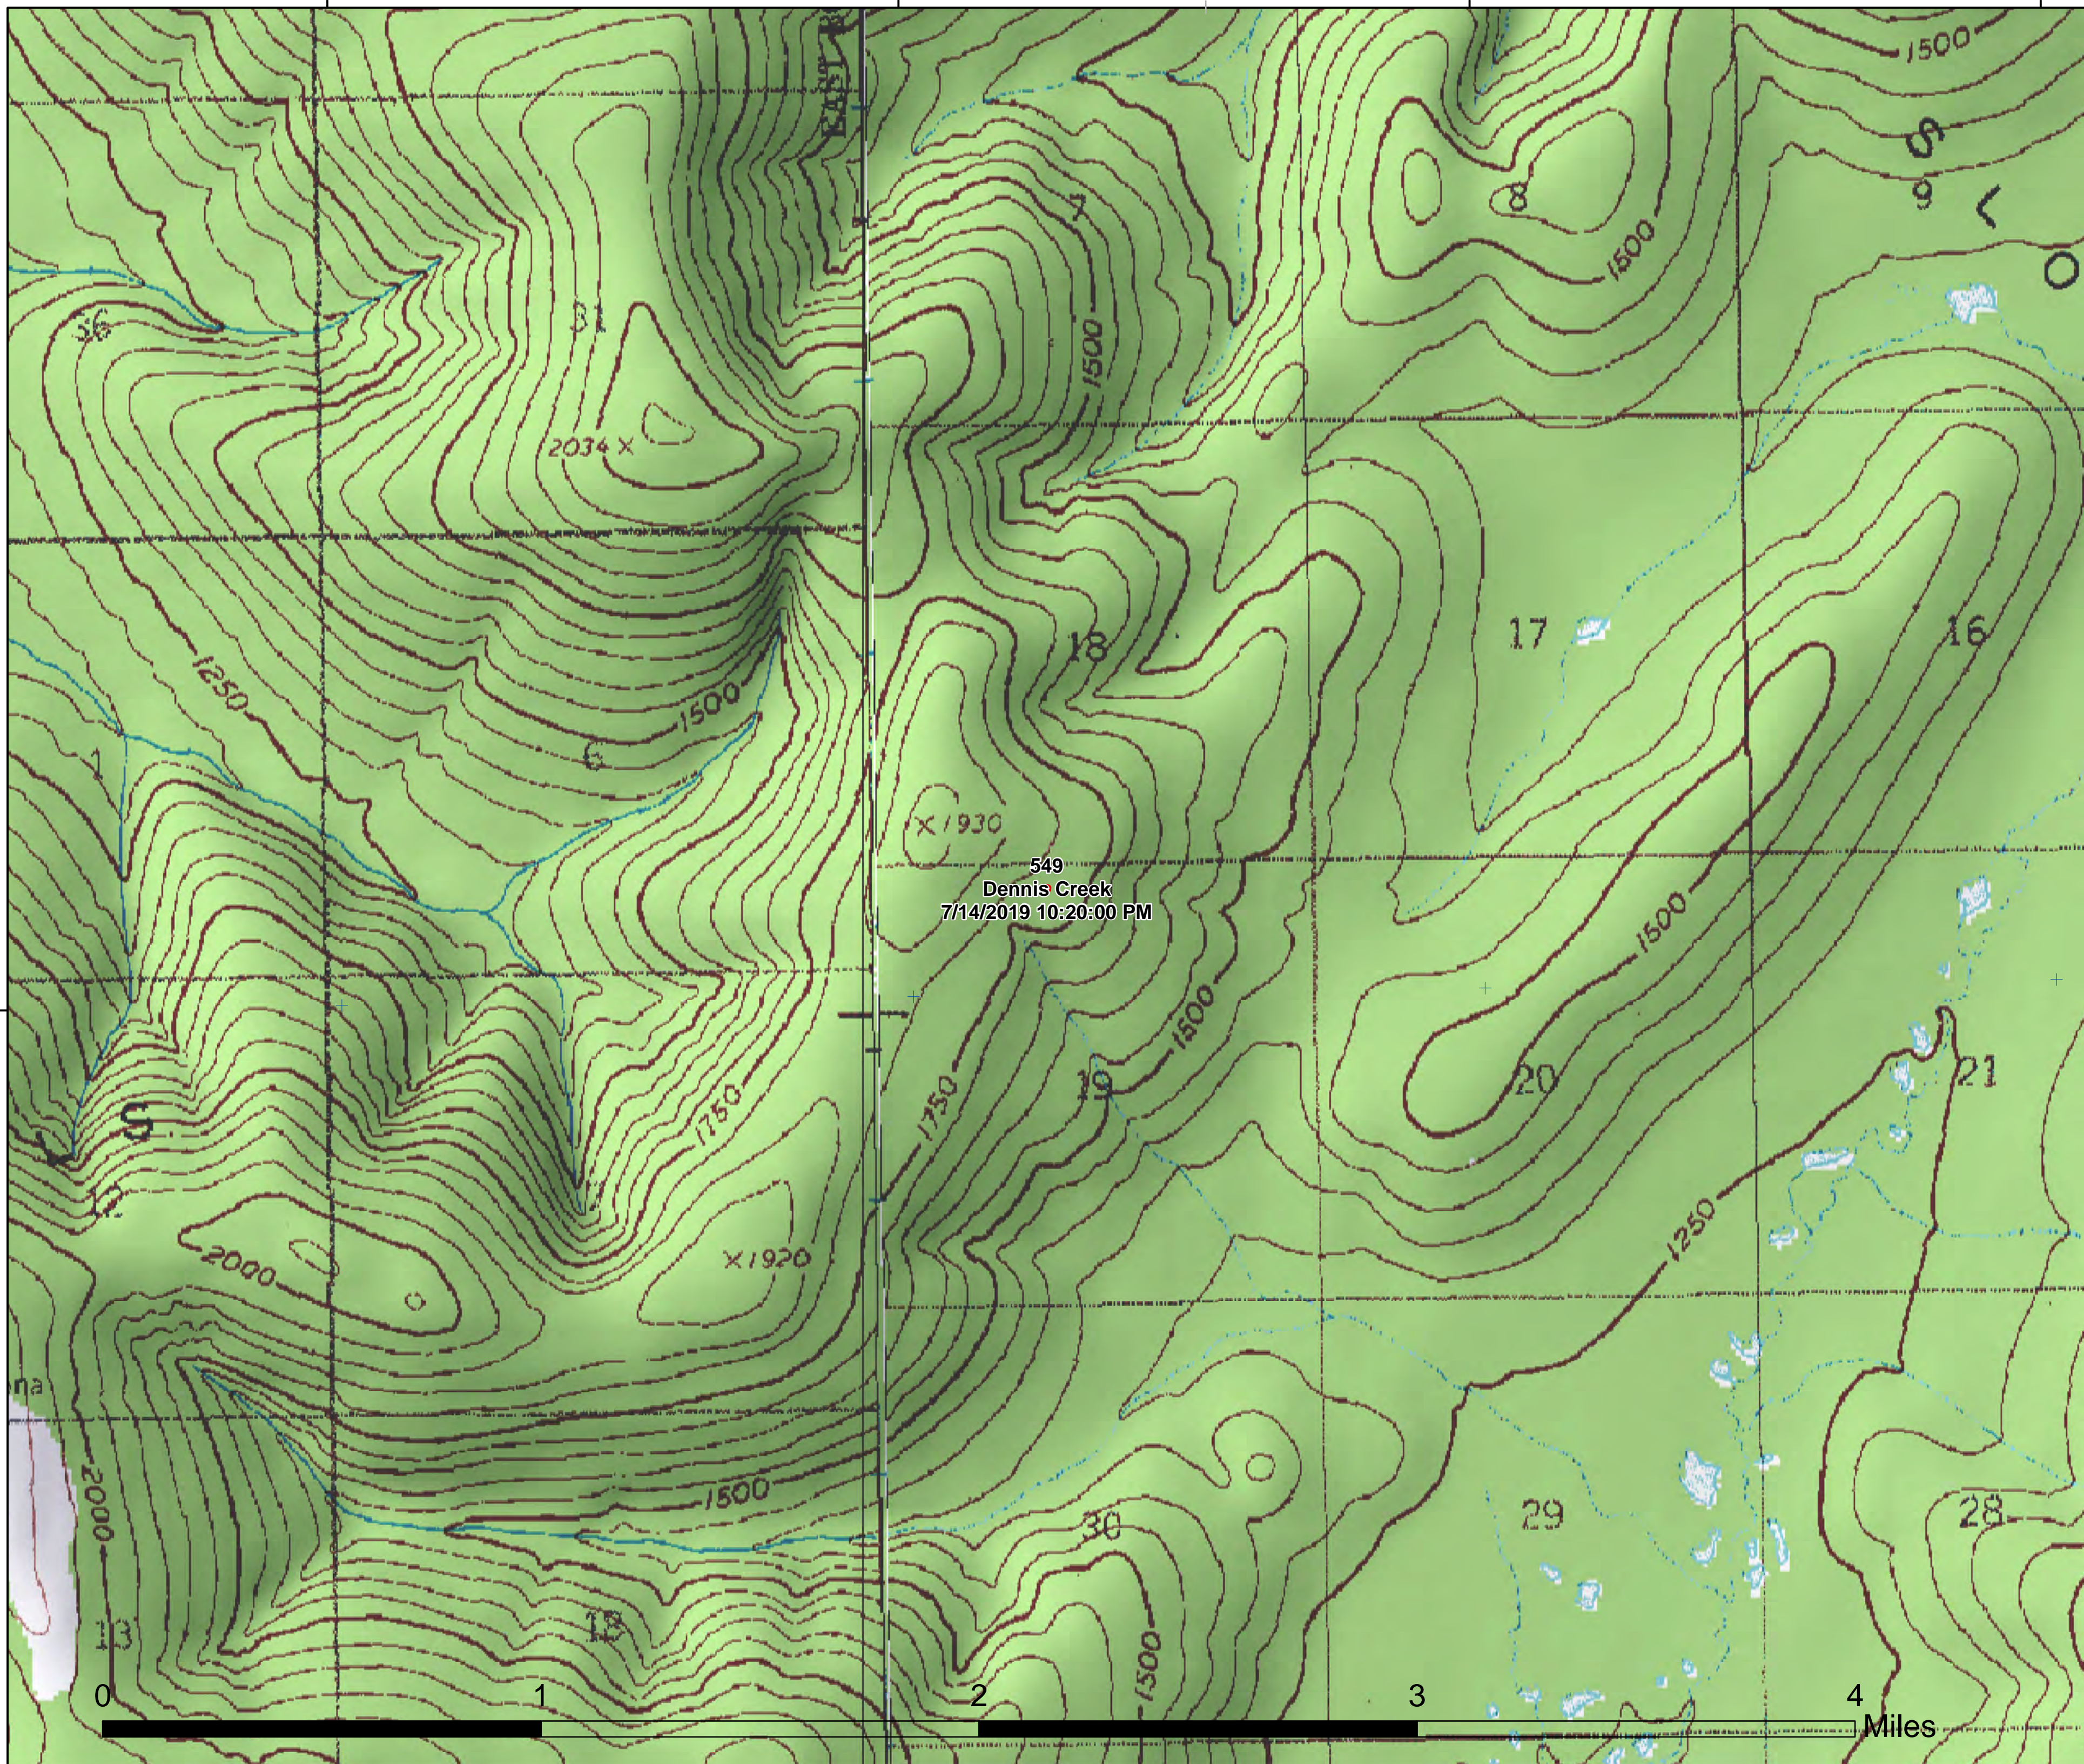

153°2'30"W

153°0'0"W

152°57'30"W

152°55'0"W

549
Dennis Creek
 Approx. Acres: **0**
 Mapped
 7/14/2019 10:20:00 PM

Printed 7/20/2019 @ 13:16

 Fire Perimeter

N Alaska Albers Projection
 NAD 83 Datum
 GISS: Grupe

<https://qr.go.page.link/vsqfP>

153°2'30"W

153°0'0"W

152°57'30"W

152°55'0"W

Miles