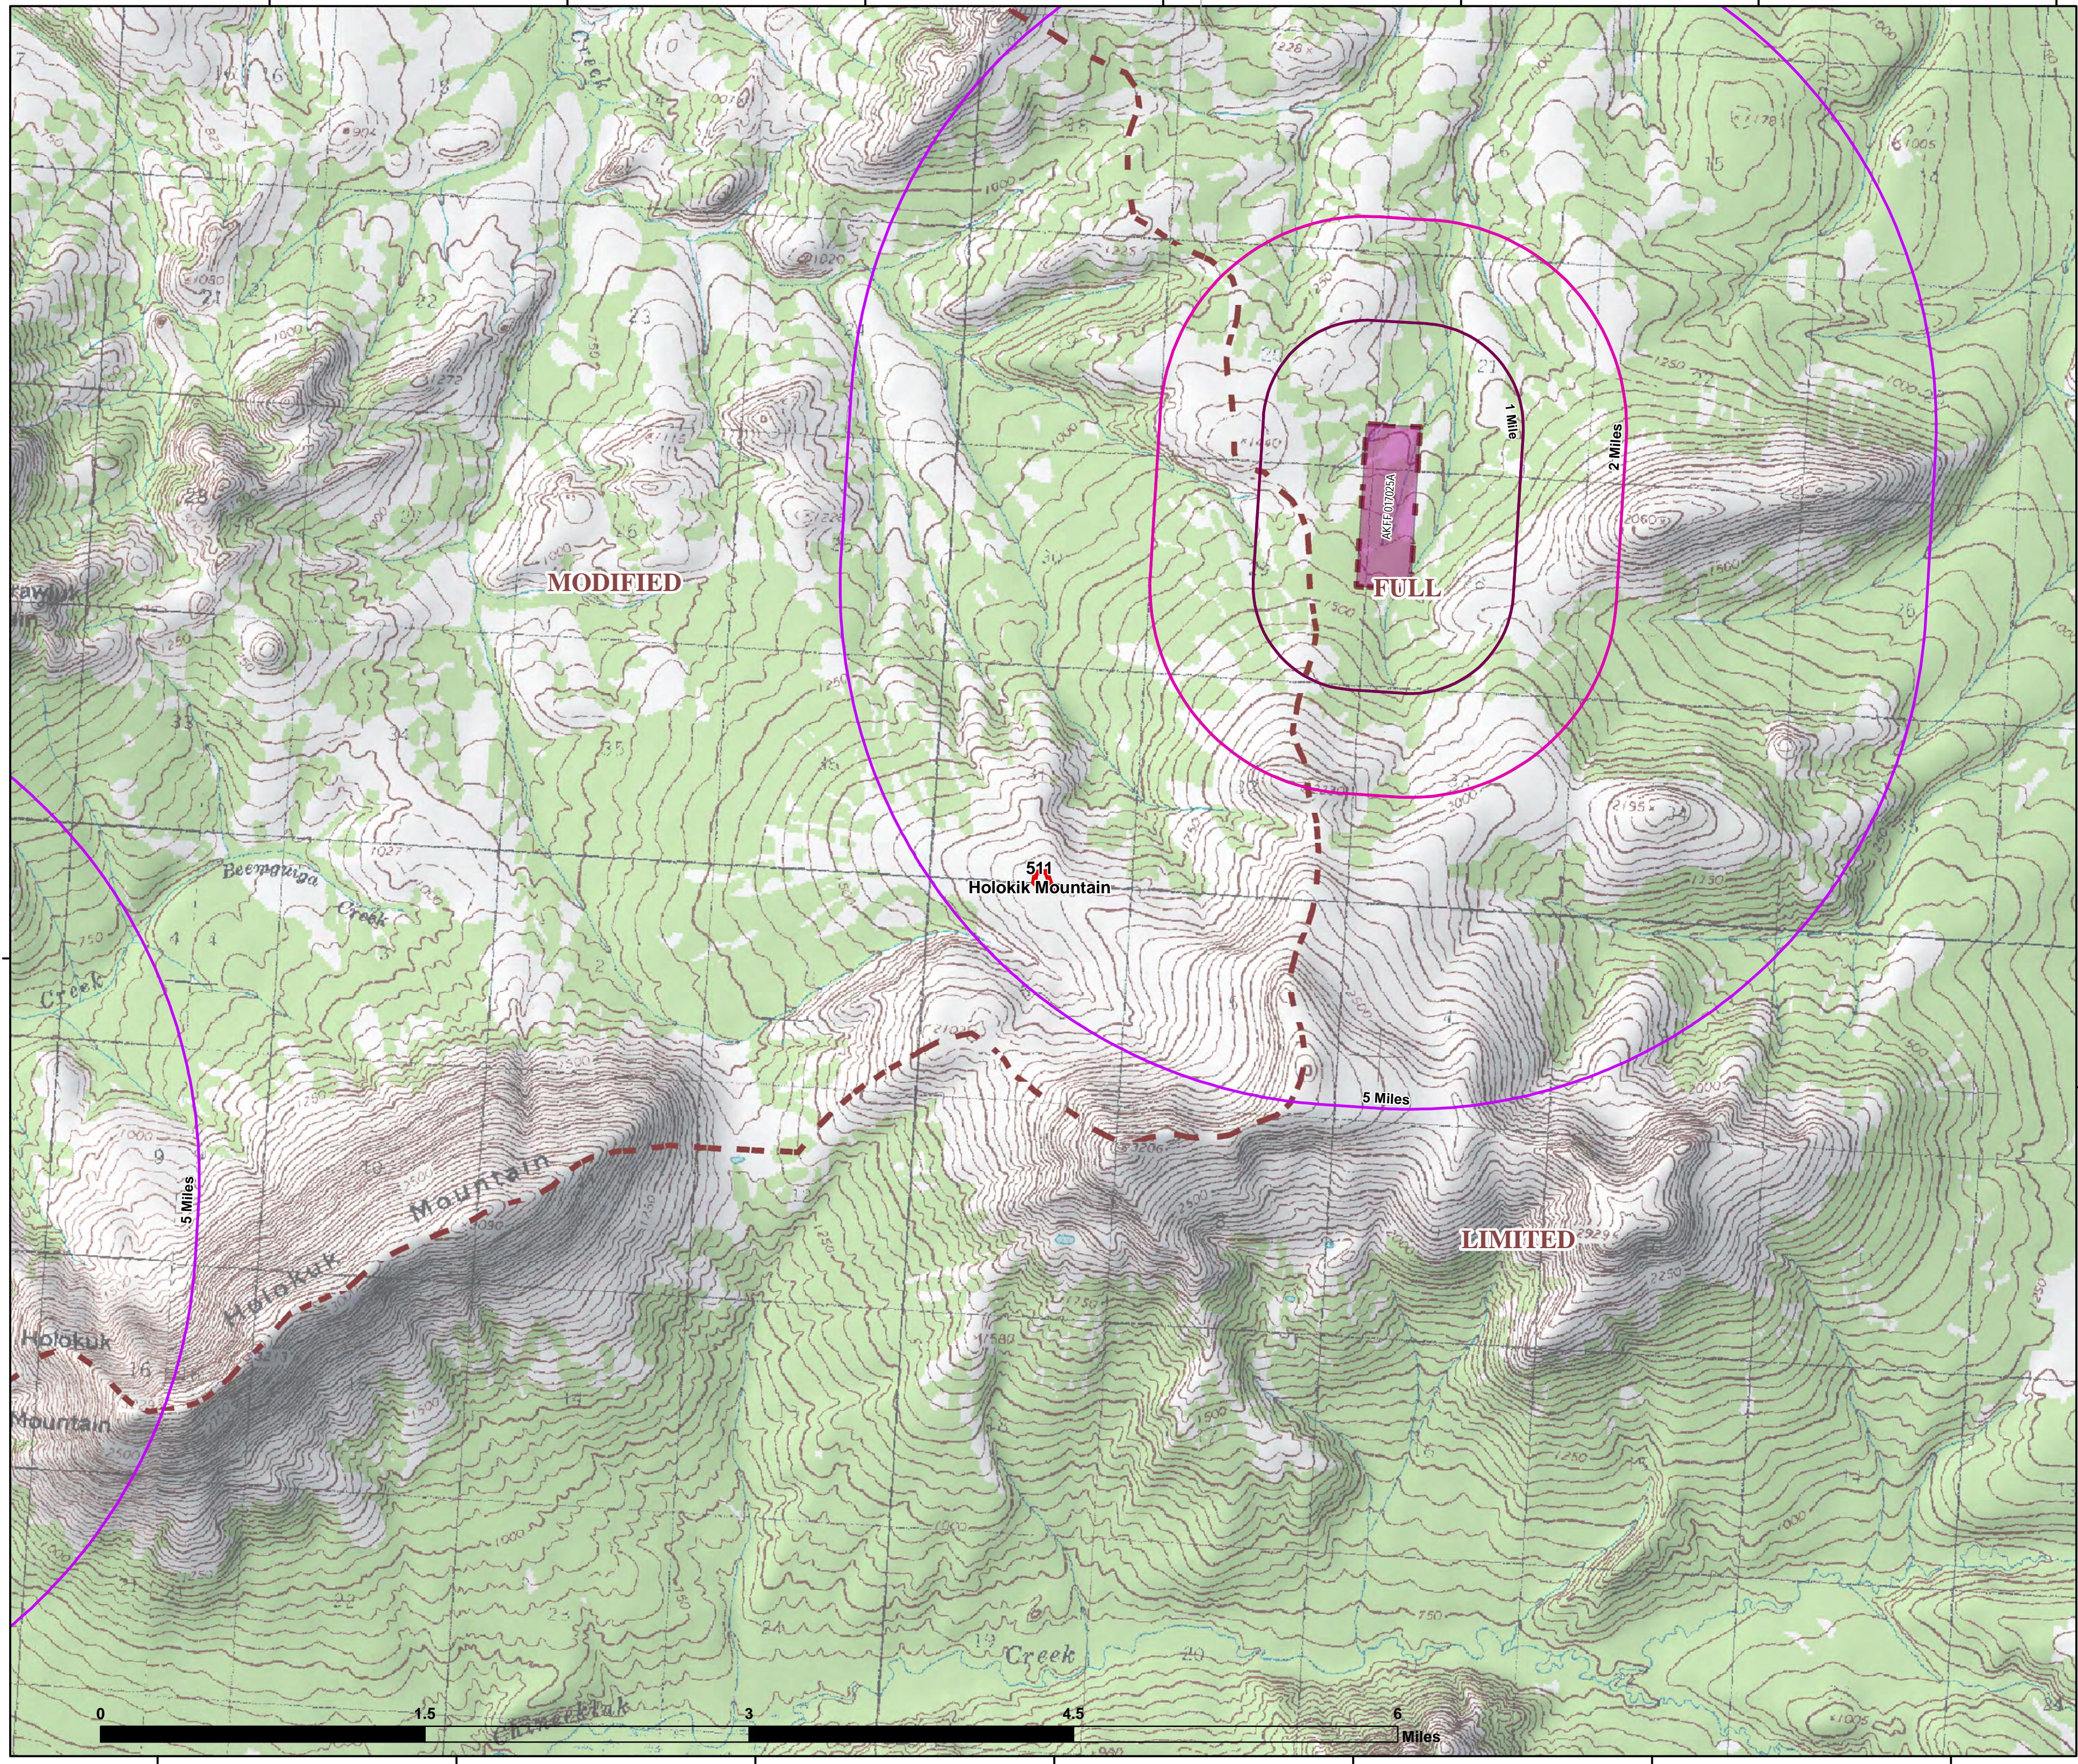

158°15'0"W

158°12'30"W

158°10'0"W

158°7'30"W

158°5'0"W

158°2'30"W

158°0'0"W

511  
Holokik Mountain  
Approx. Acres: 3  
Mapped  
7/11/2019 7:20:00 PM

Printed 7/24/2019 @ 09:54  
Page 35 of 59

Fire Perimeter

**Structures & Allotments Buffer**

1 Mile

2 Miles

5 Miles

Fire Management Options

Allotment Boundary

Alaska Albers Projection  
NAD 83 Datum  
GISS: Grube

<https://qrqo.page.link/u16Tm>