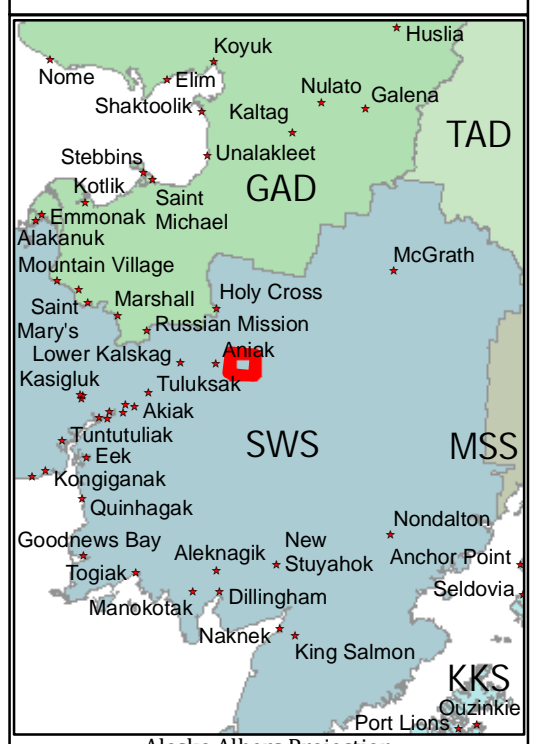

**490**  
**Kolmakof Hills**  
**6728 Acres**

Perimeter Date: 7/23/2019

Printed 7/27/2019 @ 13:36  
 Page 22 of 55

**Structures & Allotments**

**Buffer**

-  5 Mile
-  1 Miles
-  2.5 Miles
-  Fire Perimeter
-  Fire Management Options
-  Allotment Boundary
-  Structure from Known Sites

Runway length 1800' and 2999'

Alaska Albers Projection  
 NAD 83 Datum  
 GISS: LaBarre

<https://qrqo.page.link/u16Tm>  
 0 0.20.40.60.8

 Miles