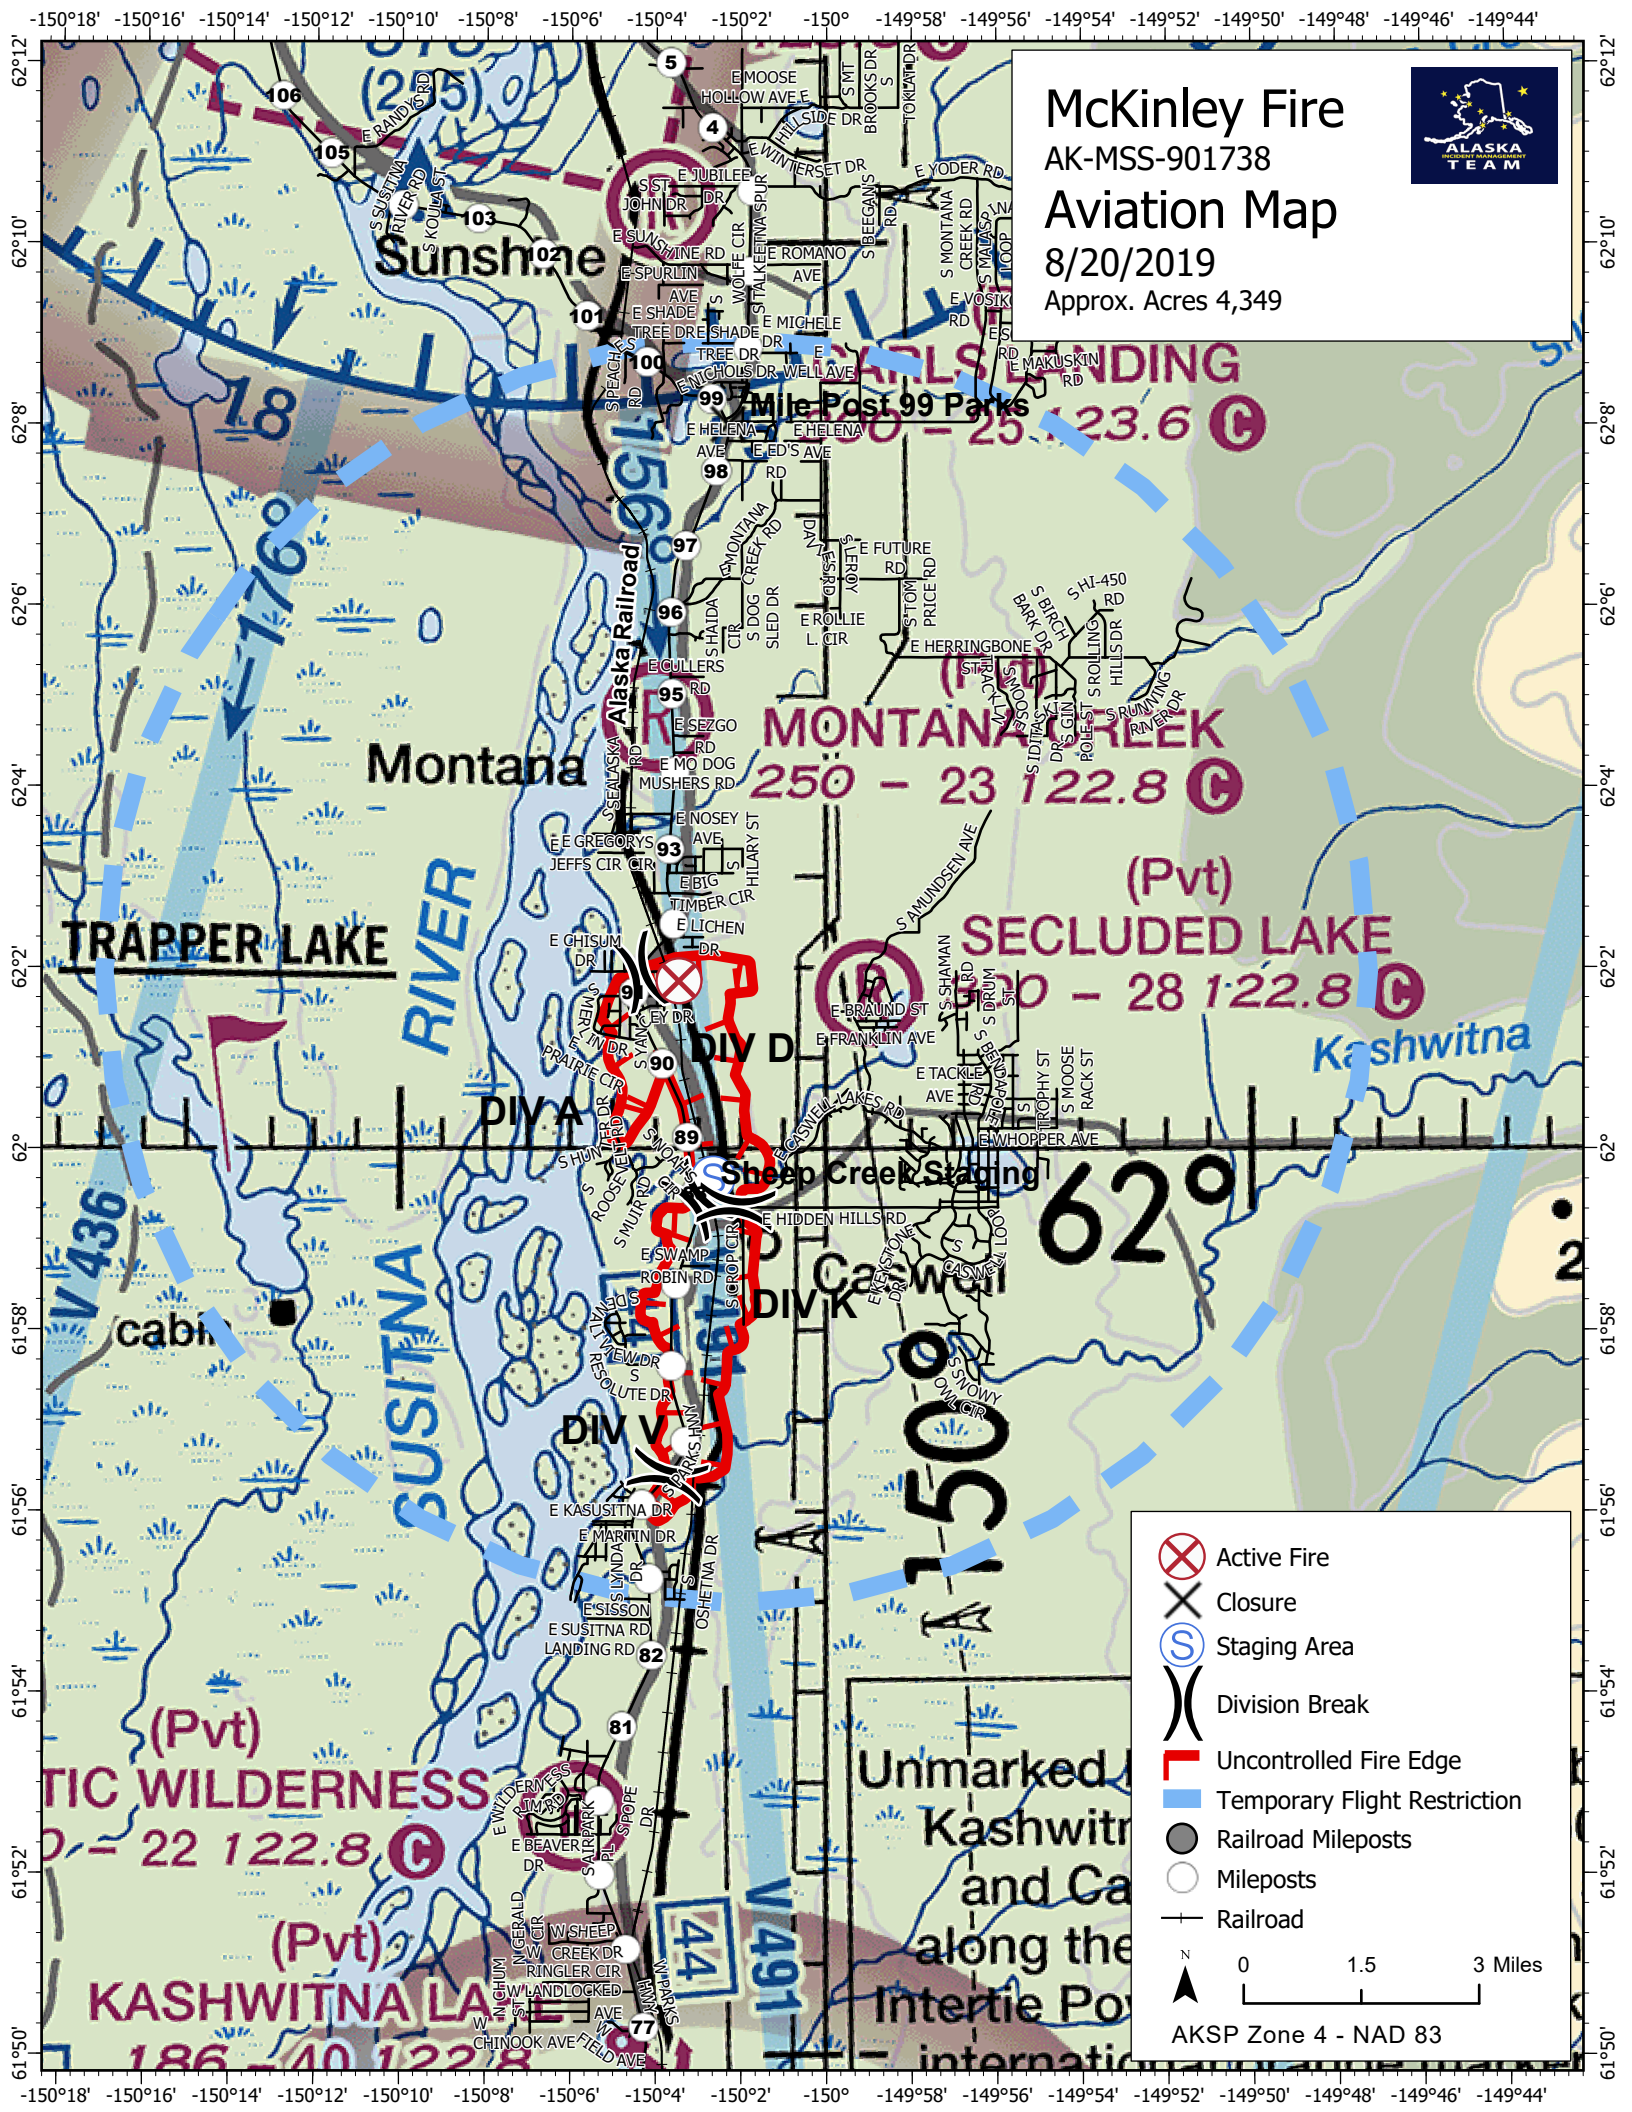

McKinley Fire
 AK-MSS-901738
Aviation Map
 8/20/2019
 Approx. Acres 4,349

	Active Fire
	Closure
	Staging Area
	Division Break
	Uncontrolled Fire Edge
	Temporary Flight Restriction
	Railroad Mileposts
	Mileposts
	Railroad

0 1.5 3 Miles

AKSP Zone 4 - NAD 83