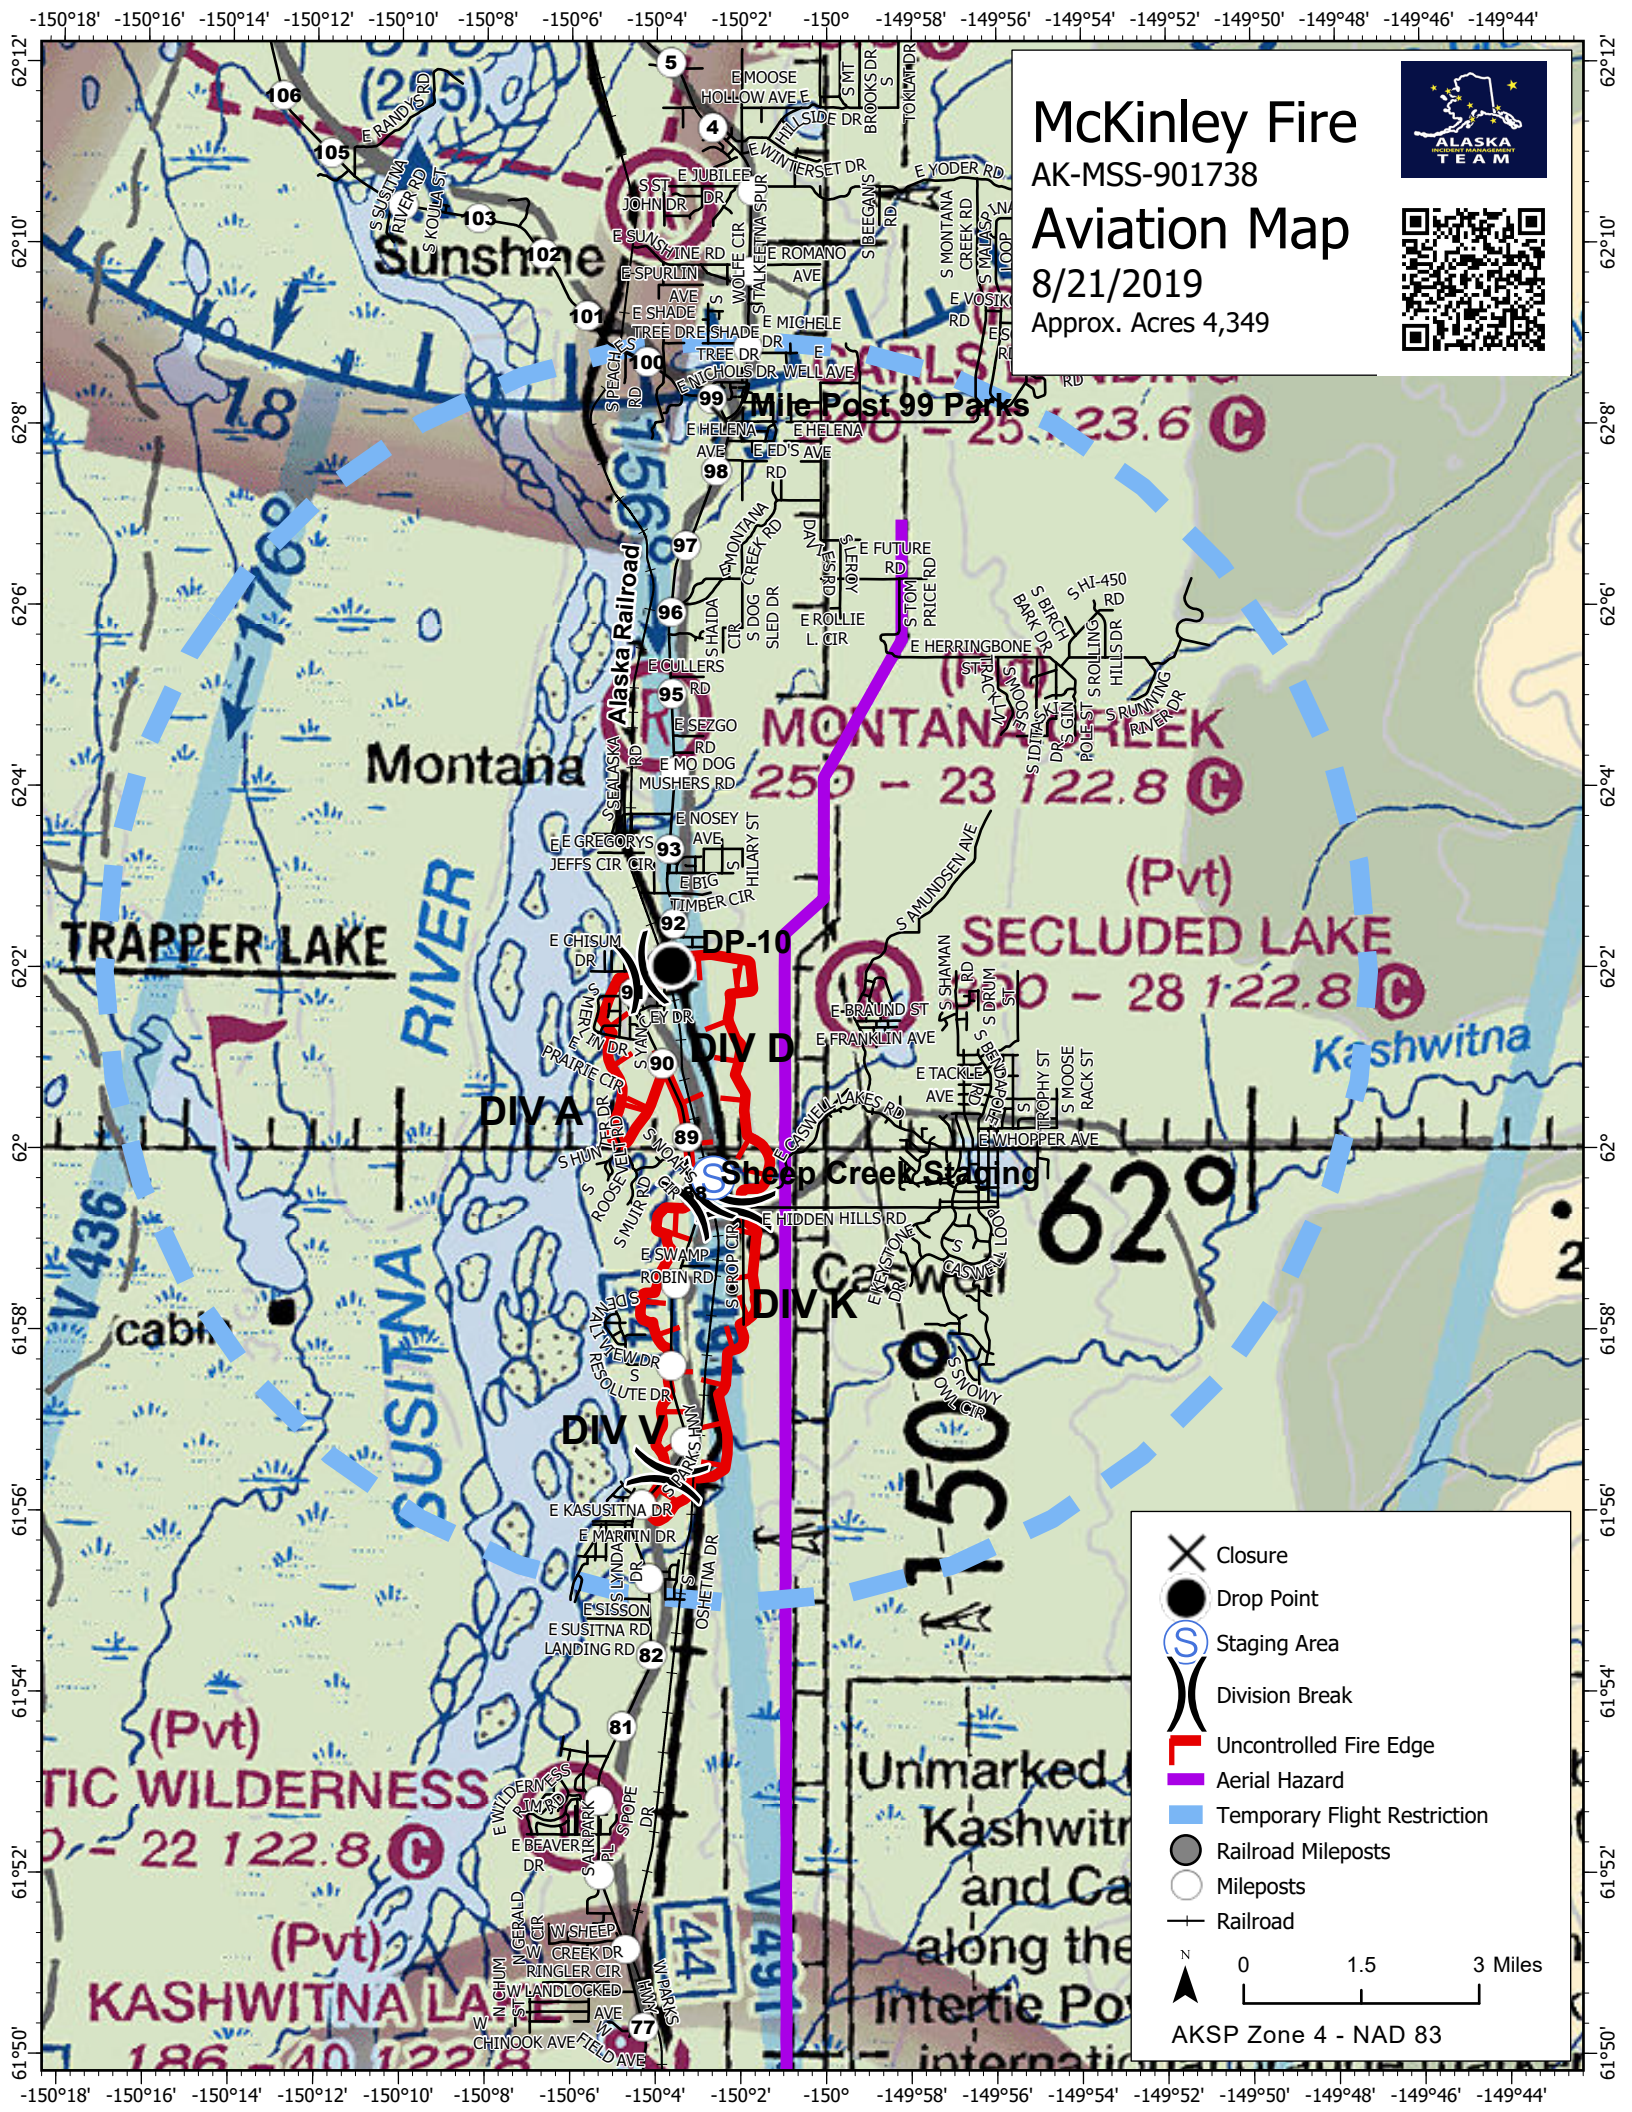

**McKinley Fire**  
 AK-MSS-901738  
**Aviation Map**  
 8/21/2019  
 Approx. Acres 4,349

- Closure
- Drop Point
- Staging Area
- Division Break
- Uncontrolled Fire Edge
- Aerial Hazard
- Temporary Flight Restriction
- Railroad Mileposts
- Mileposts
- Railroad

0 1.5 3 Miles

AKSP Zone 4 - NAD 83