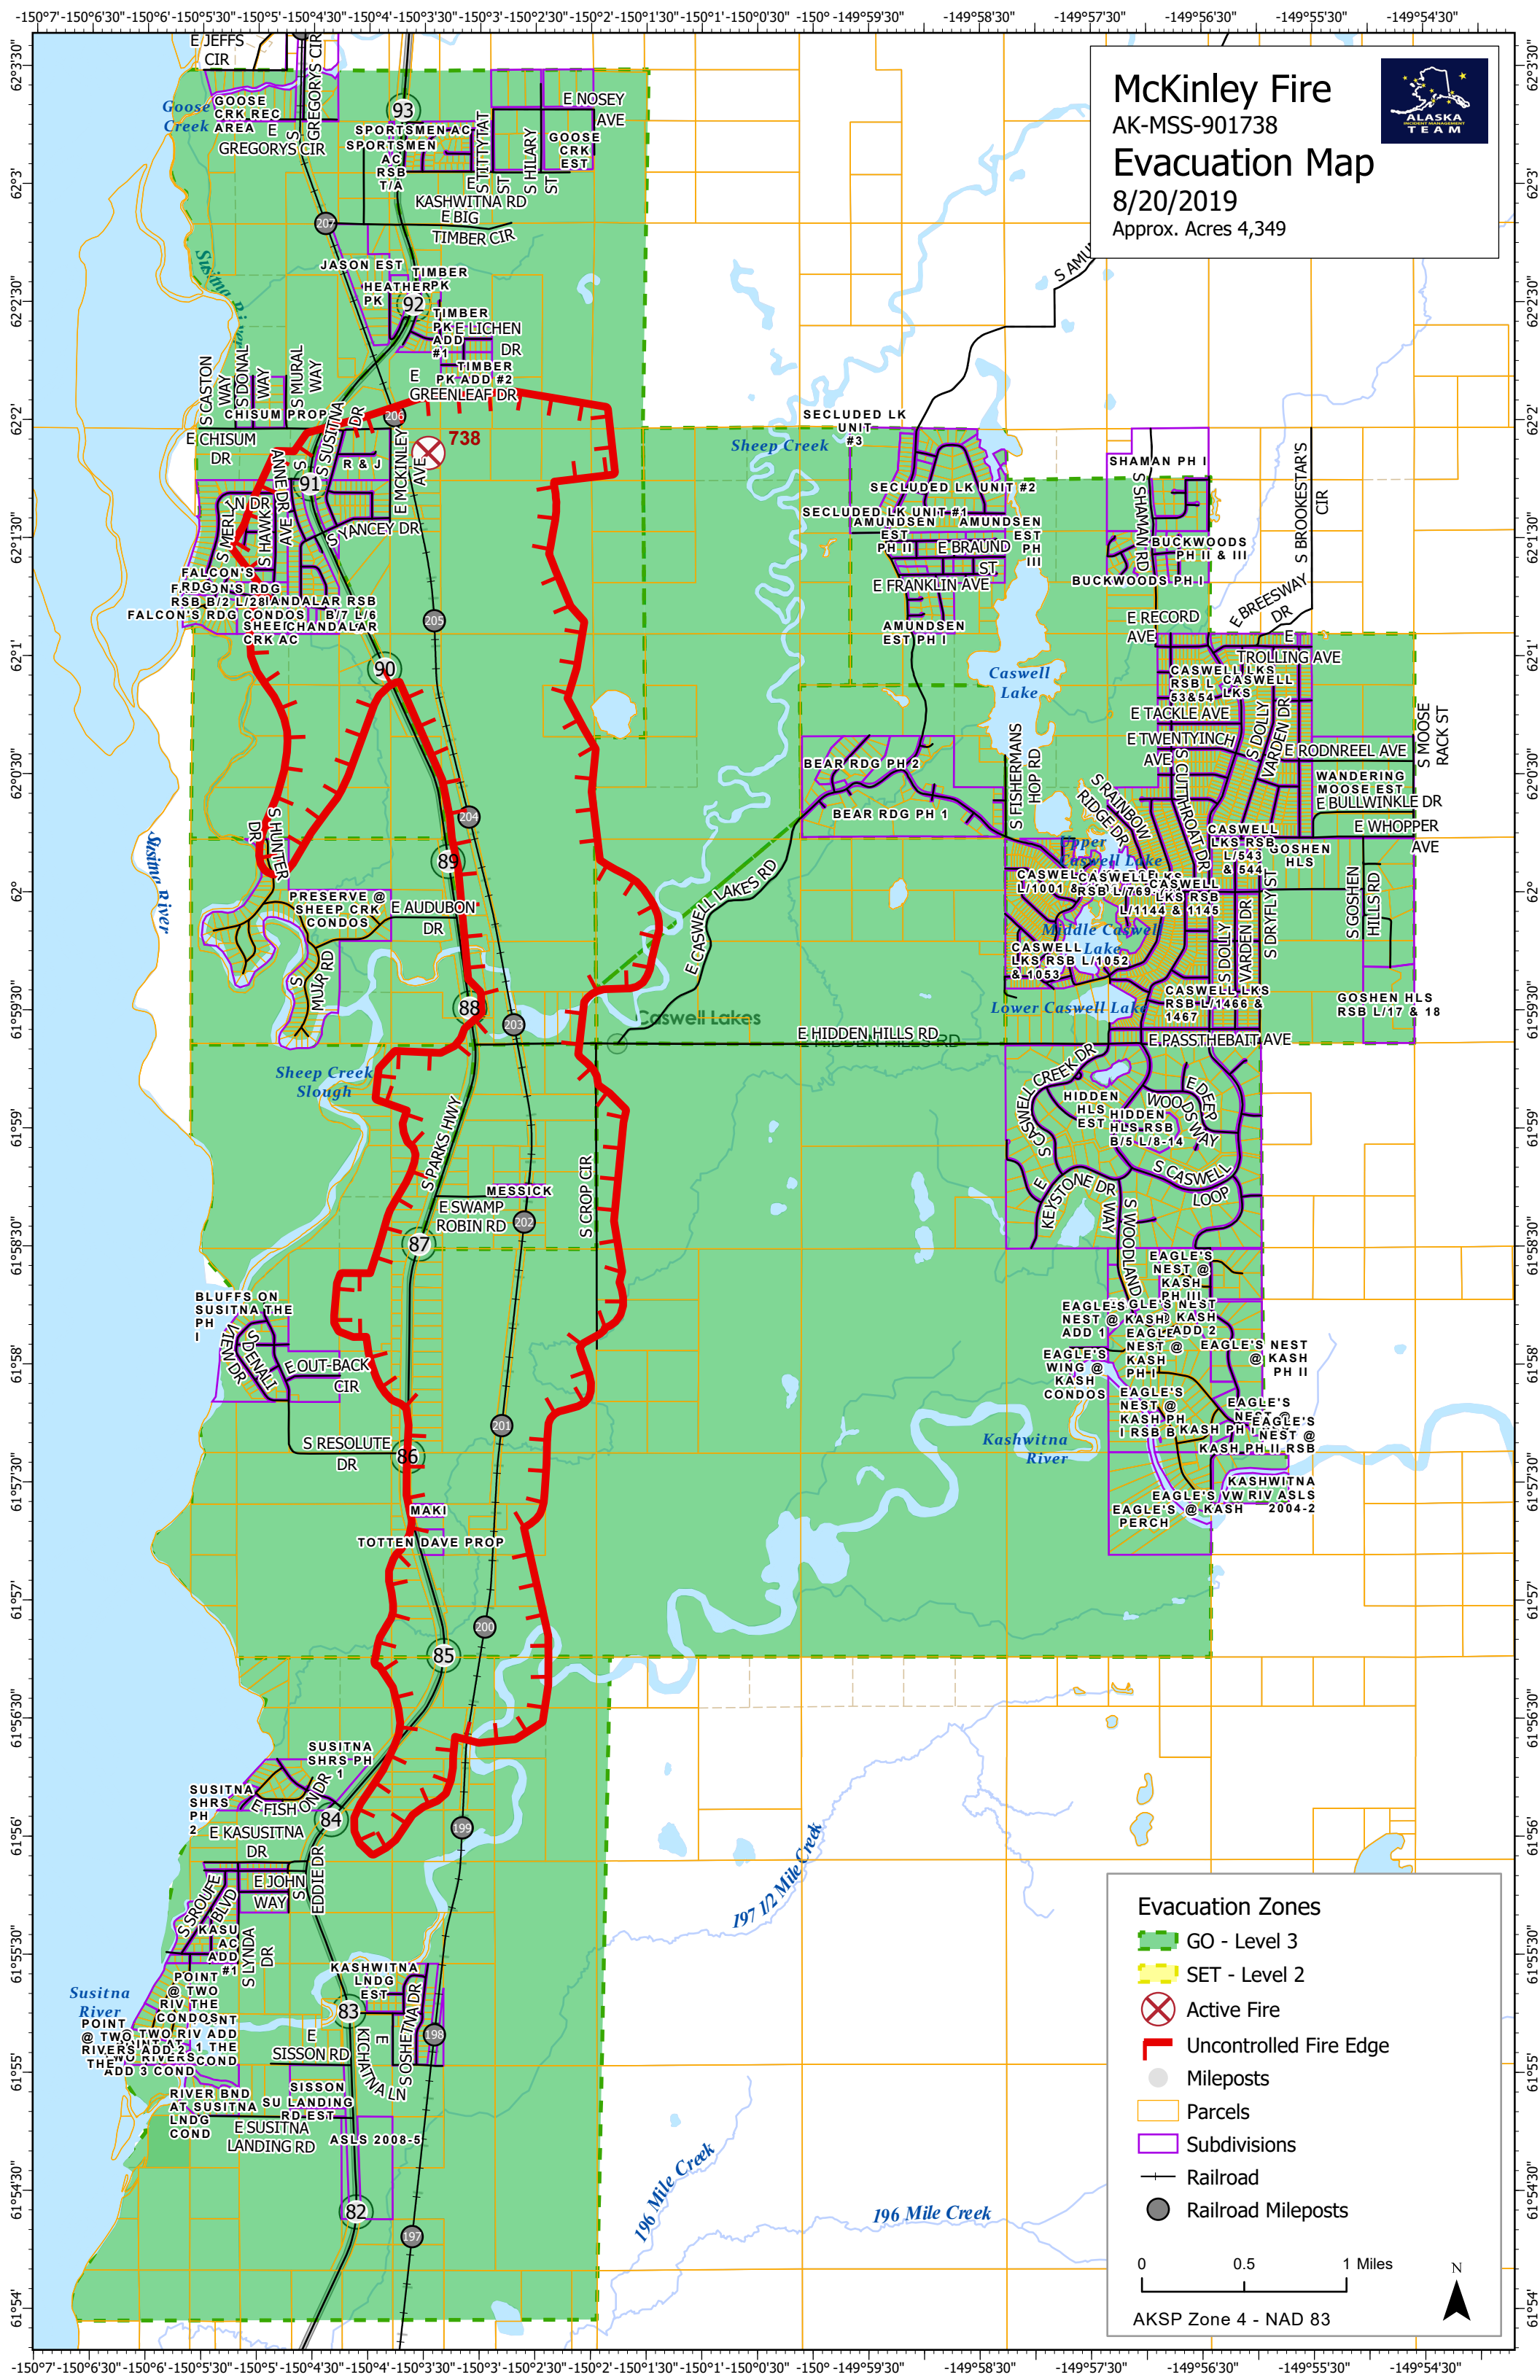

# McKinley Fire

AK-MSS-901738

## Evacuation Map

8/20/2019  
Approx. Acres 4,349

### Evacuation Zones

- GO - Level 3
- SET - Level 2
- Active Fire
- Uncontrolled Fire Edge
- Mileposts
- Parcels
- Subdivisions
- Railroad
- Railroad Mileposts

0 0.5 1 Miles

AKSP Zone 4 - NAD 83