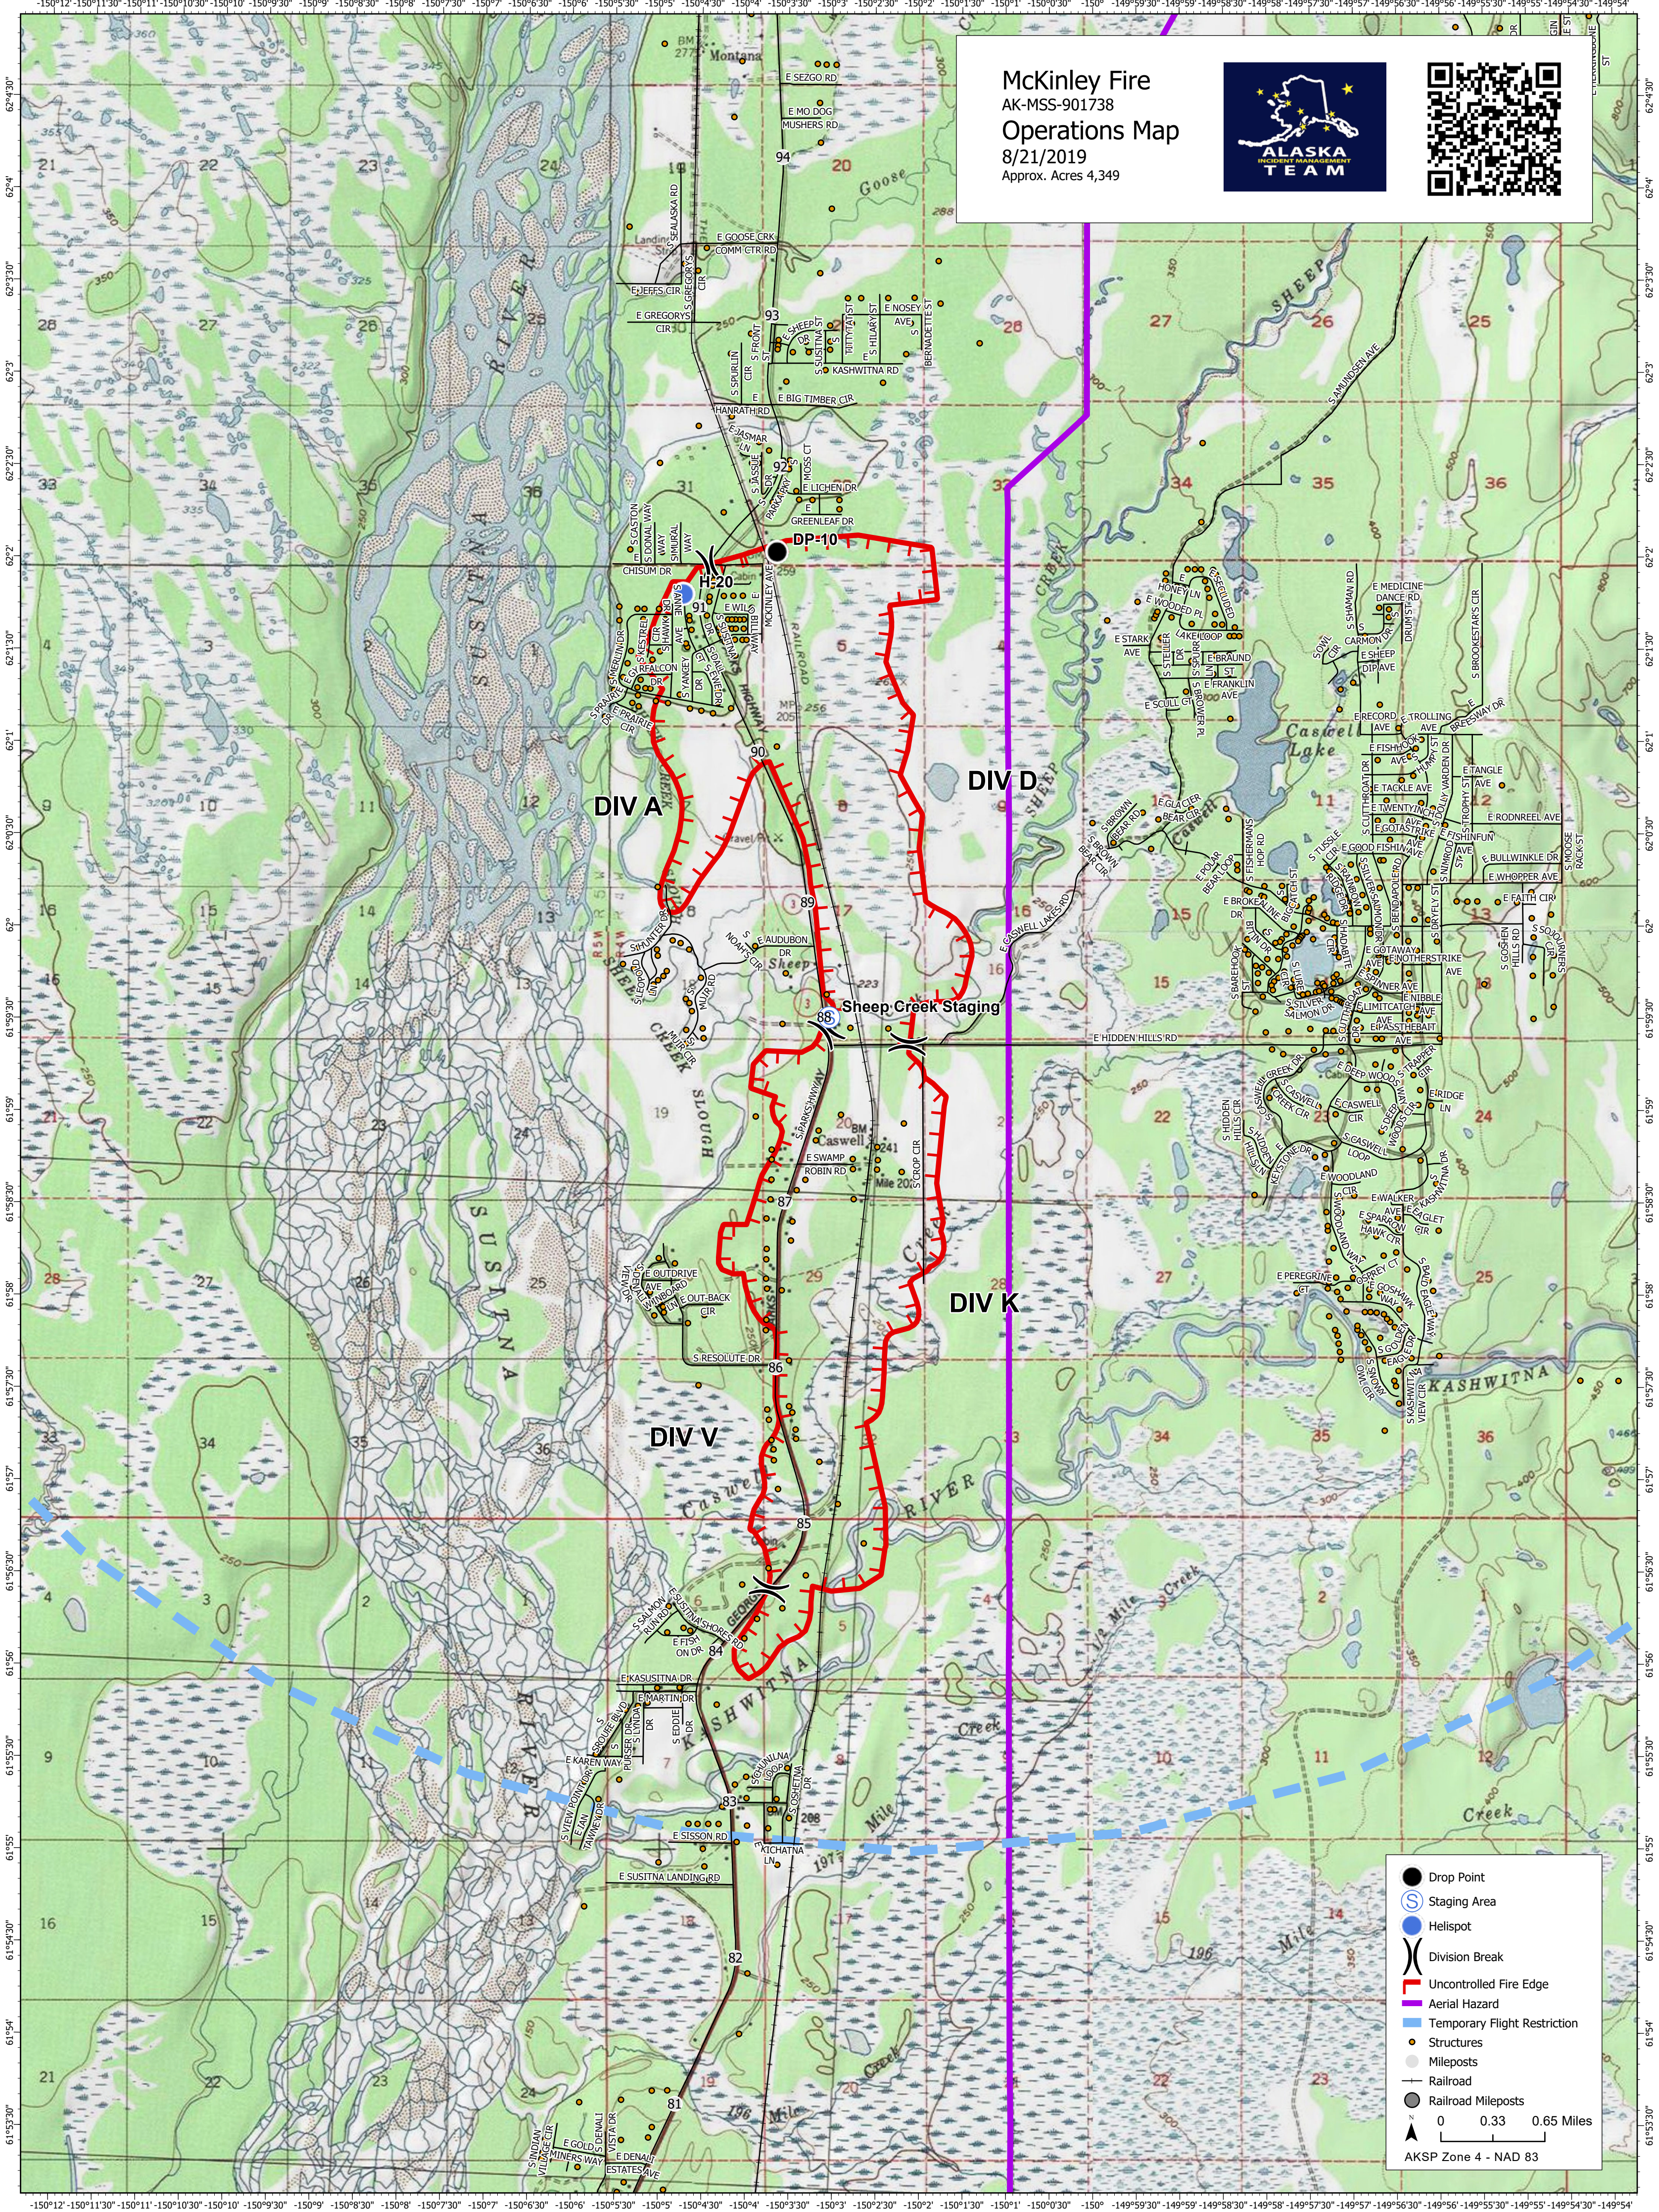

McKinley Fire
AK-MSS-901738
Operations Map
8/21/2019
Approx. Acres 4,349

- Drop Point
- Ⓢ Staging Area
- Helispot
- ⌘ Division Break
- ▬ Uncontrolled Fire Edge
- ▬ Aerial Hazard
- ▬ Temporary Flight Restriction
- Structures
- Mileposts
- Railroad
- Railroad Mileposts

0 0.33 0.65 Miles

AKSP Zone 4 - NAD 83