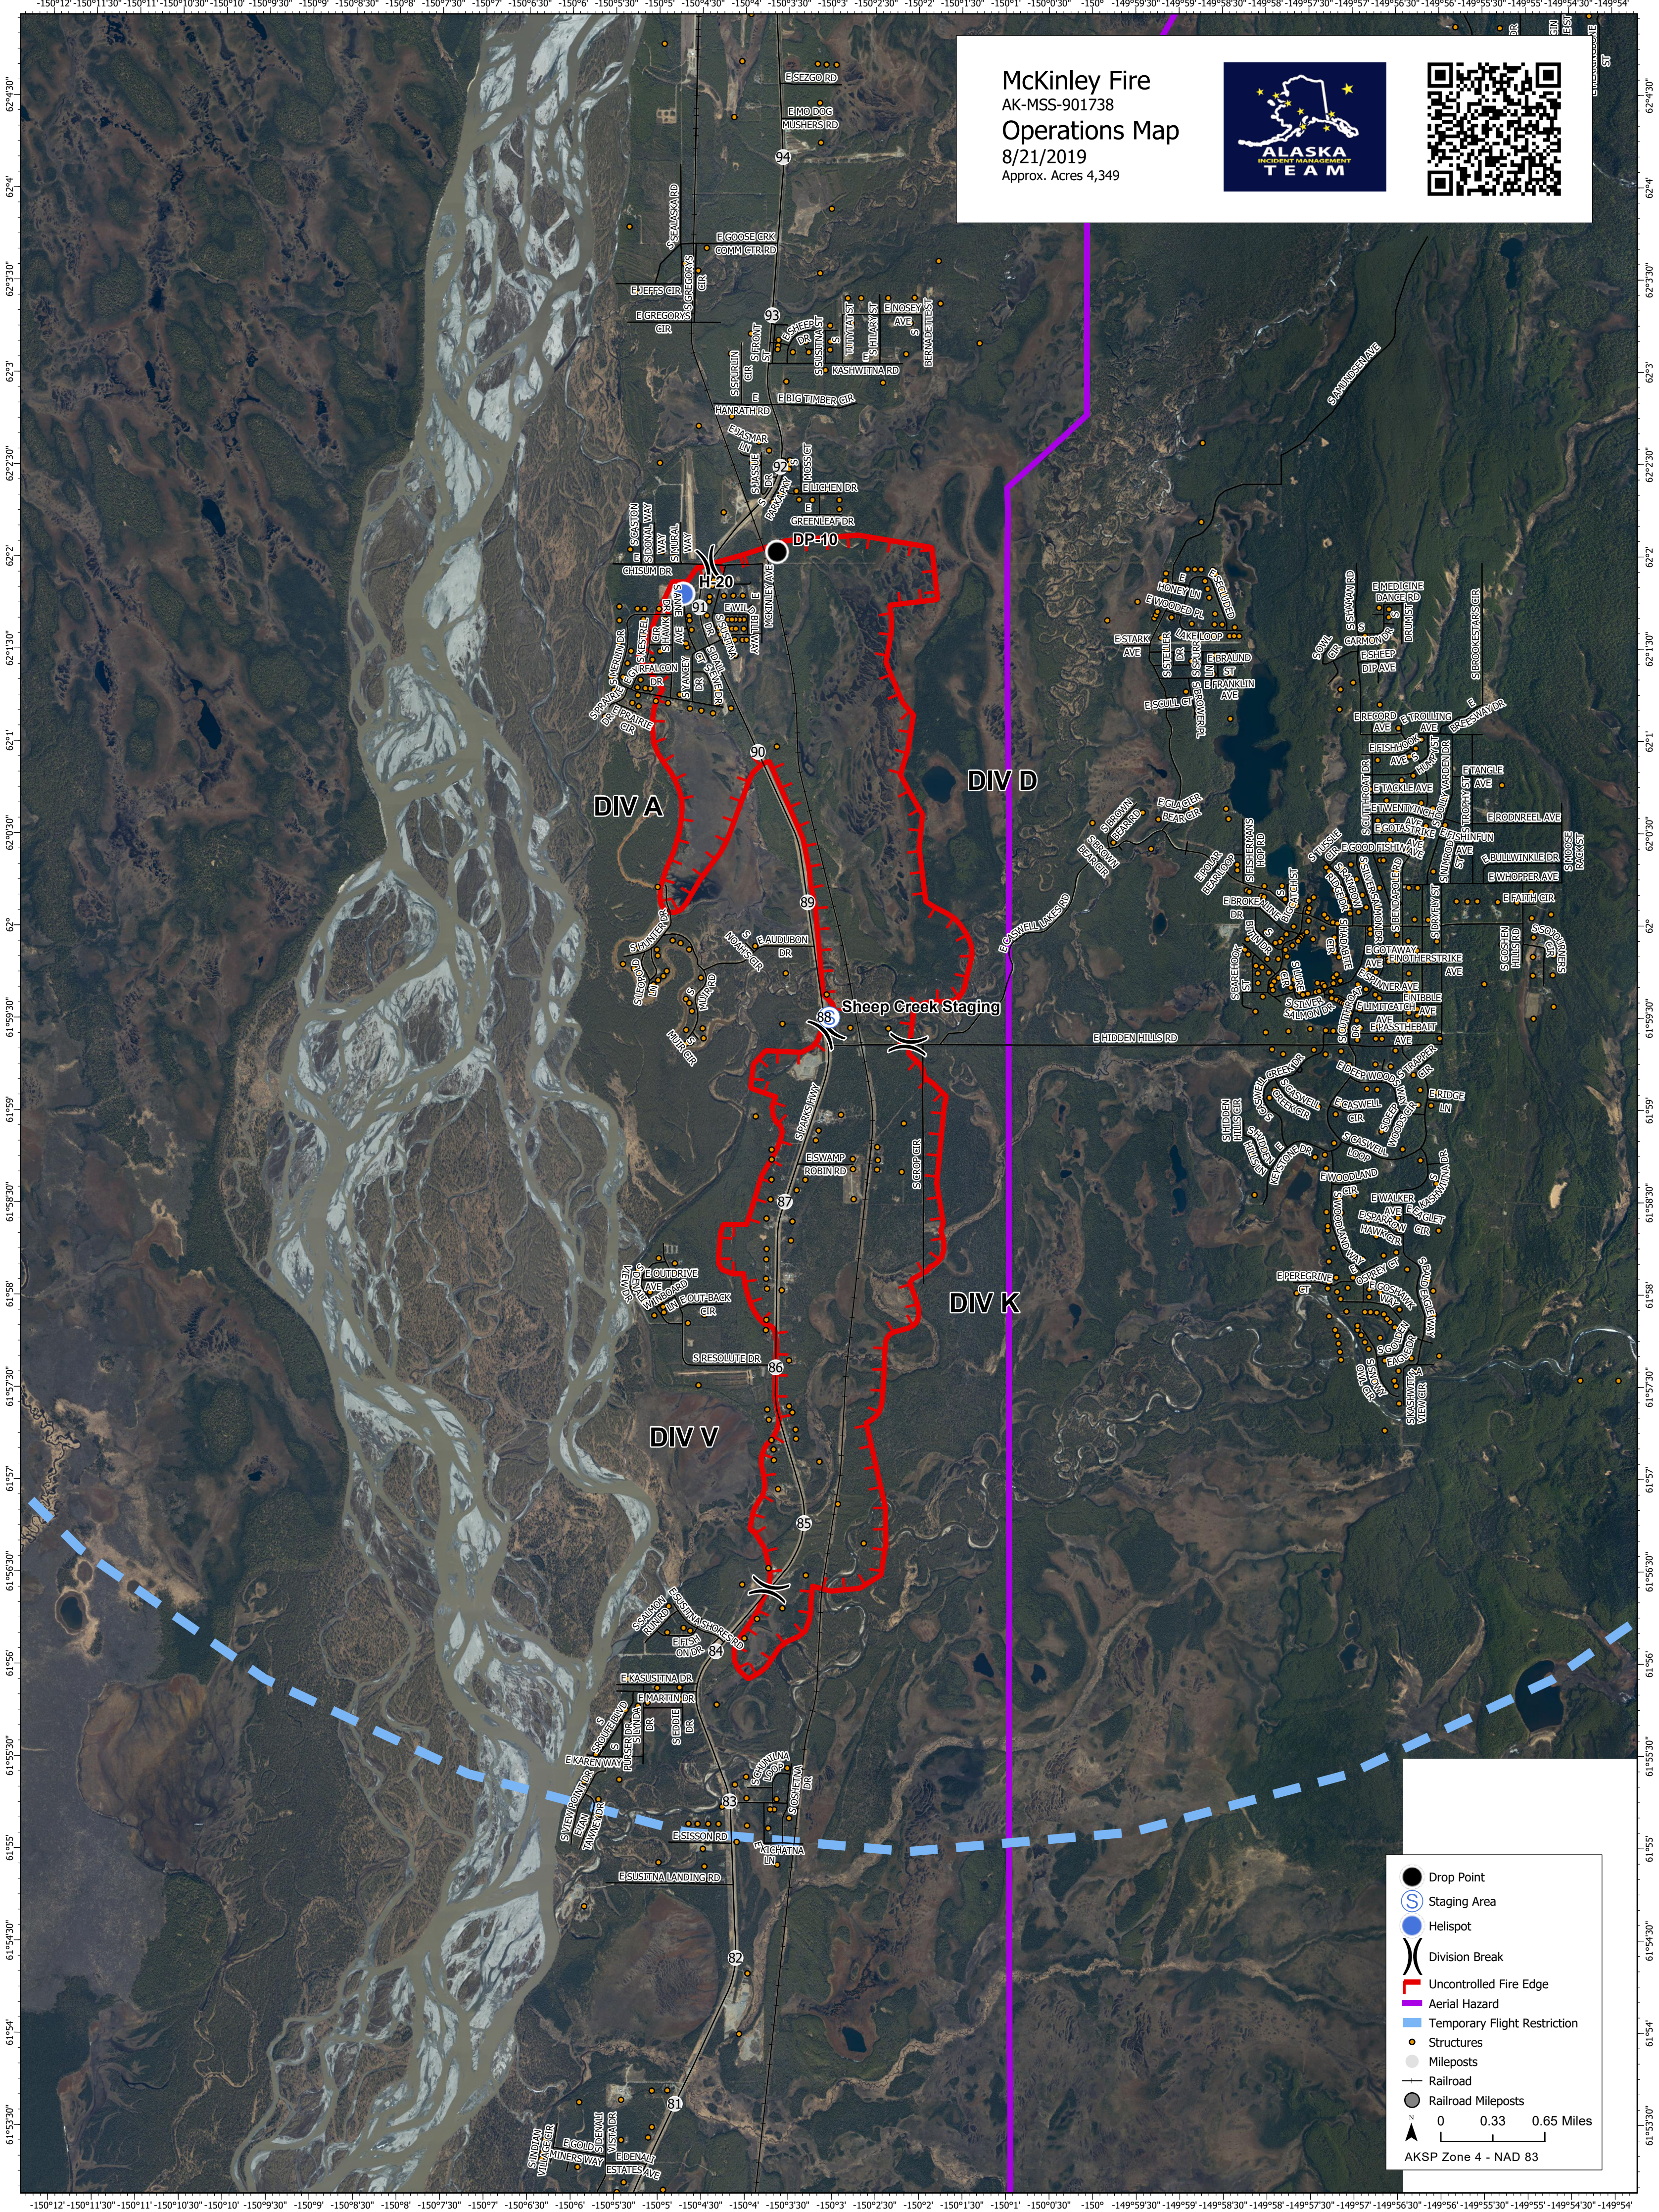

McKinley Fire
AK-MSS-901738
Operations Map
8/21/2019
Approx. Acres 4,349

- Drop Point
- Ⓢ Staging Area
- Helispot
- ⌘ Division Break
- Uncontrolled Fire Edge
- Aerial Hazard
- Temporary Flight Restriction
- Structures
- Mileposts
- Railroad
- Railroad Mileposts

0 0.33 0.65 Miles

AKSP Zone 4 - NAD 83