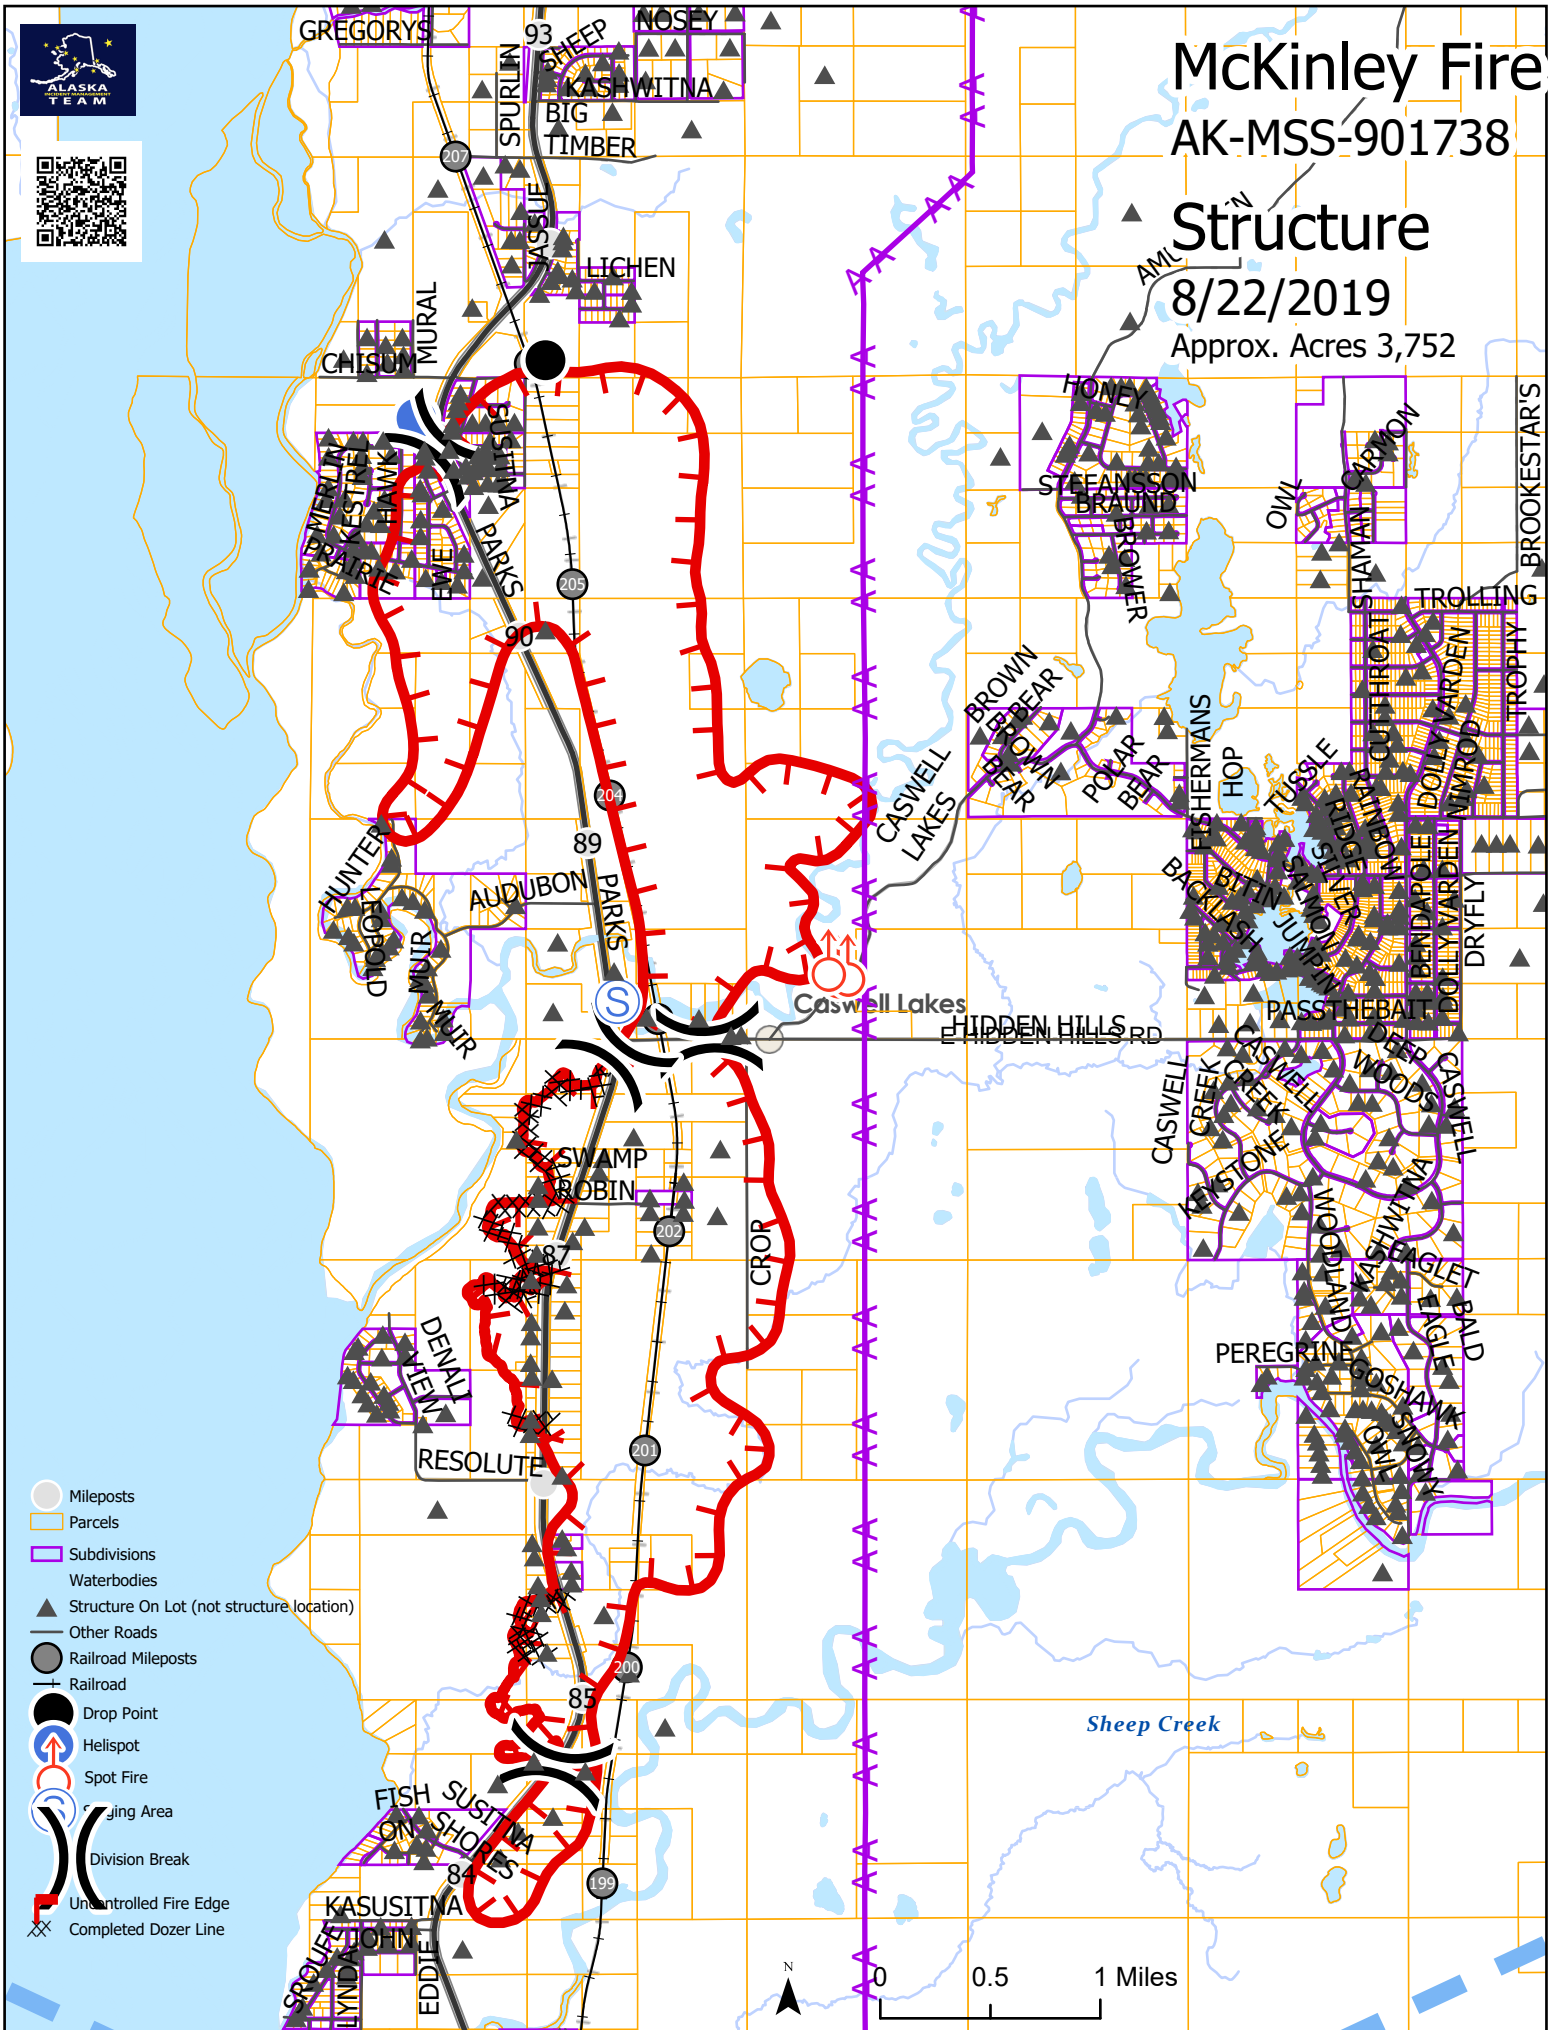

McKinley Fire

AK-MSS-901738

Structure

8/22/2019

Approx. Acres 3,752

- Mileposts
- Parcels
- Subdivisions
- Waterbodies
- Structure On Lot (not structure location)
- Other Roads
- Railroad Mileposts
- Railroad
- Drop Point
- Helispot
- Spot Fire
- Fighting Area
- Division Break
- Uncontrolled Fire Edge
- Completed Dozer Line

0 0.5 1 Miles