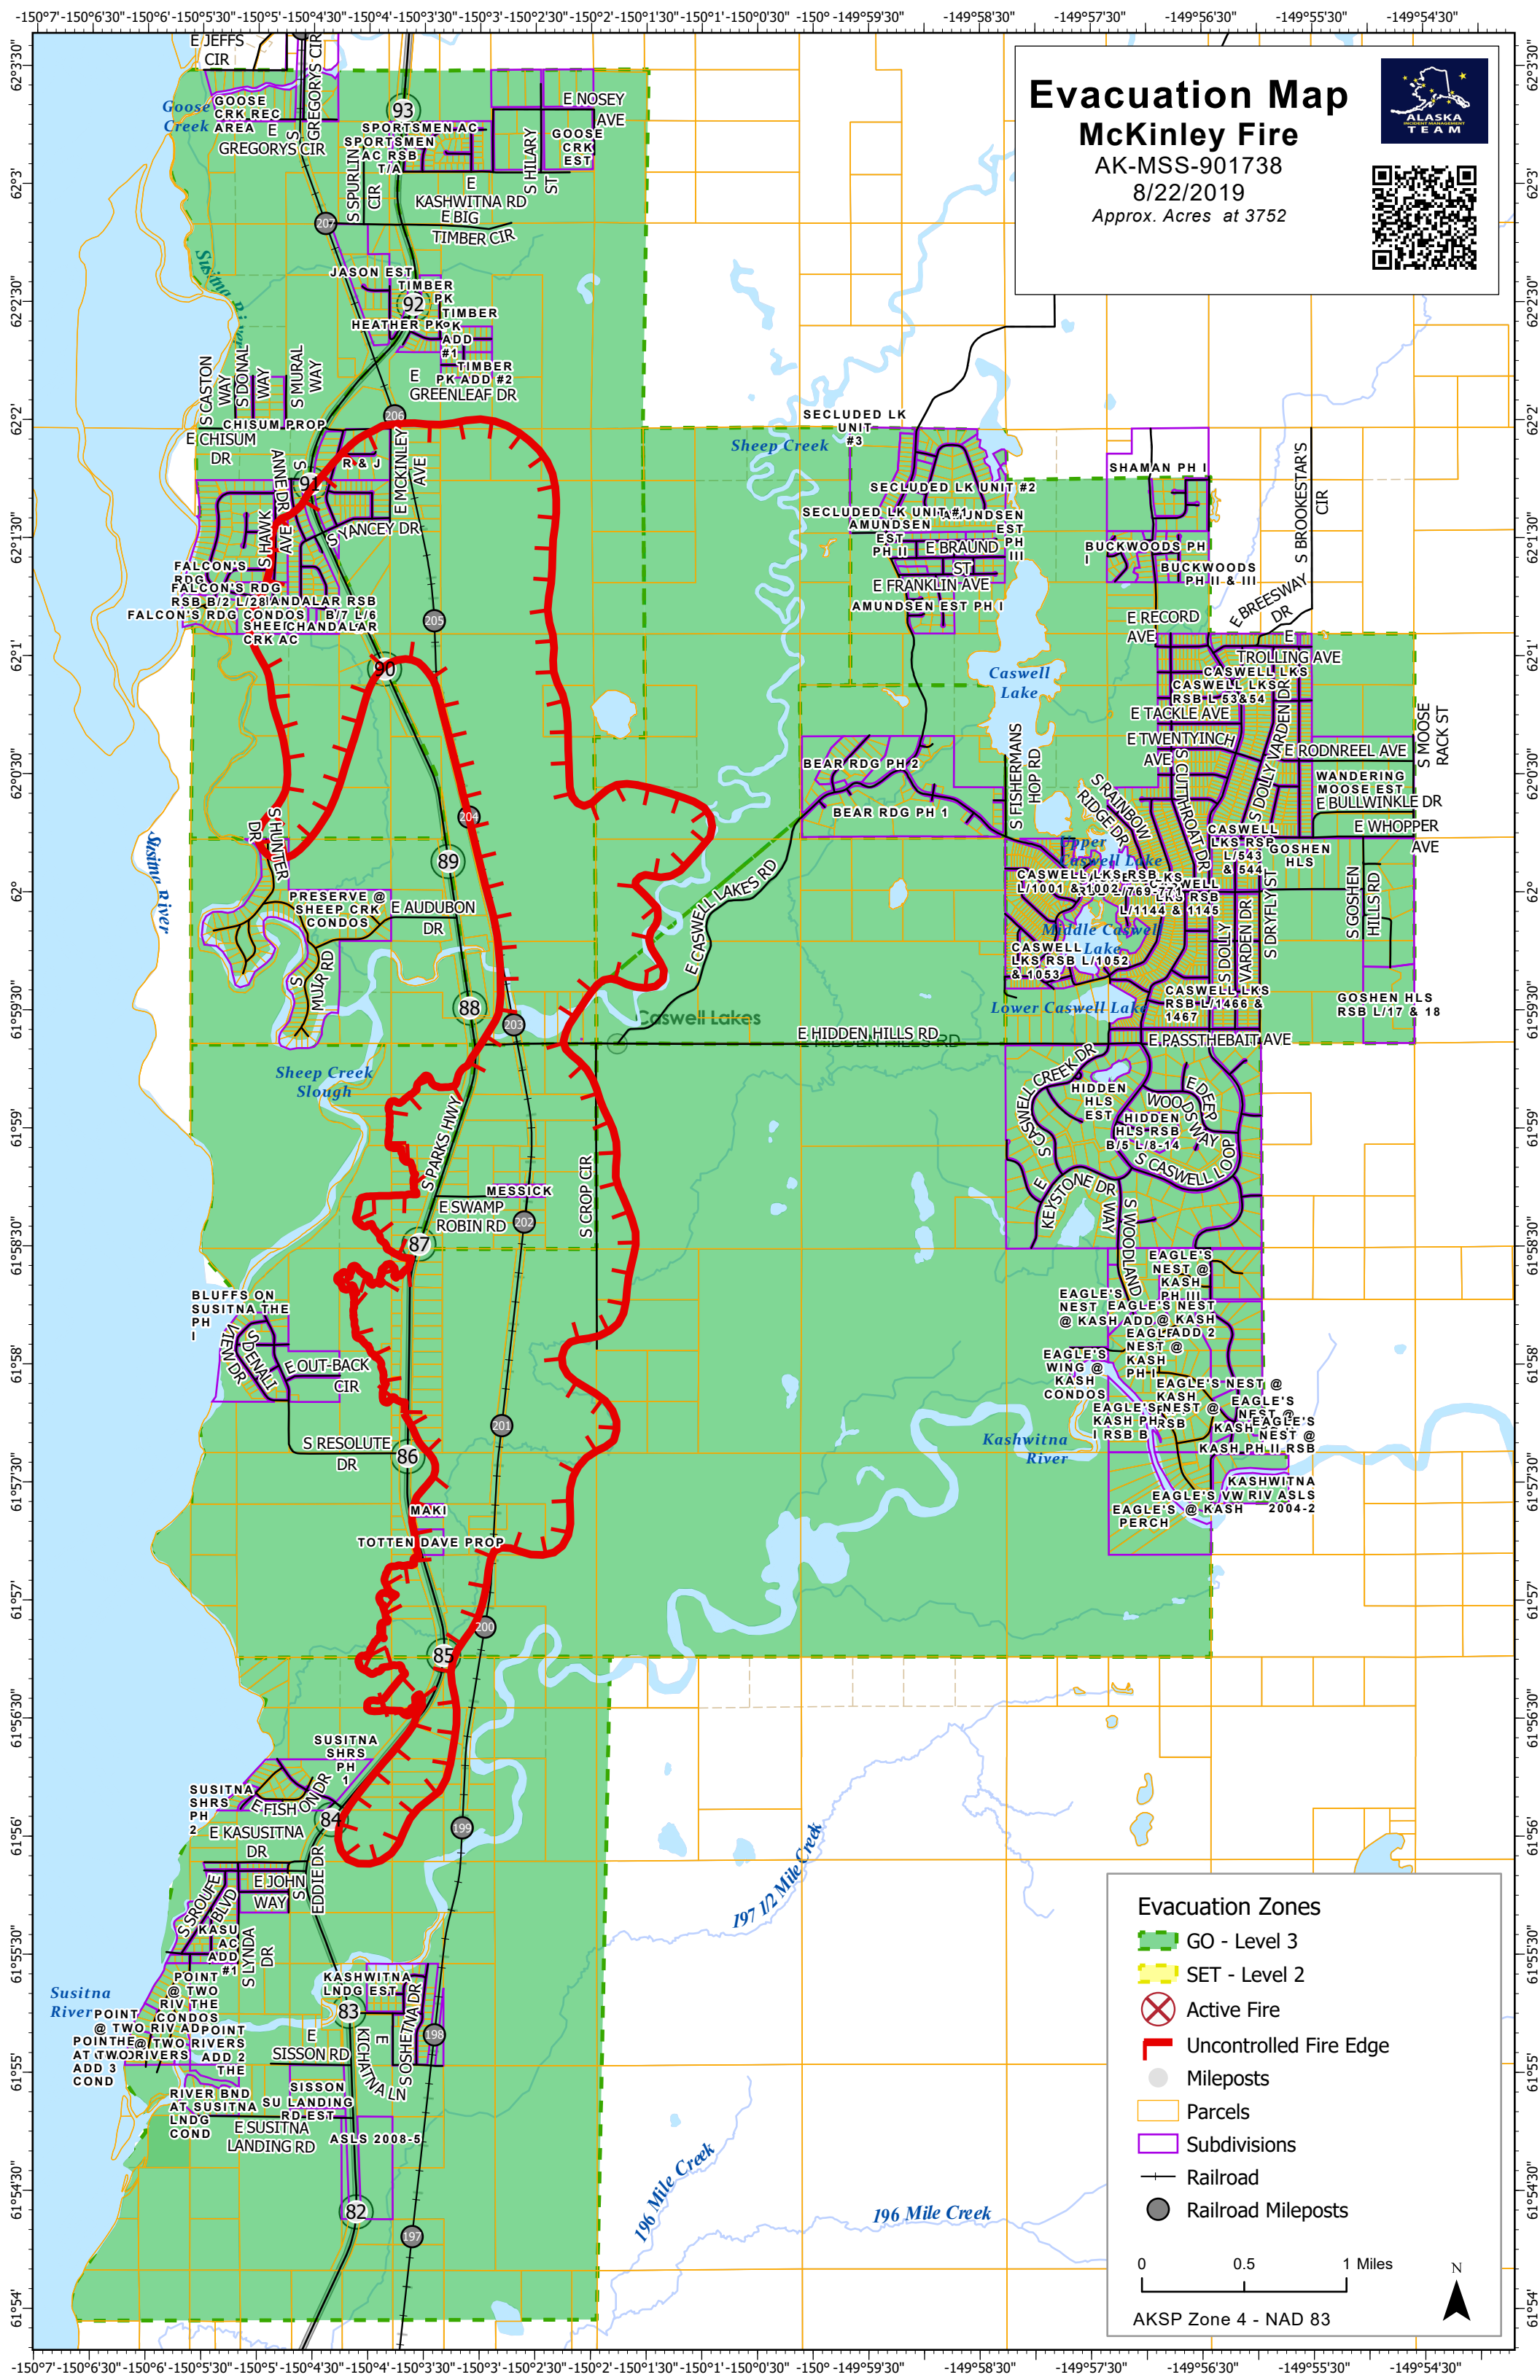

Evacuation Map

McKinley Fire

AK-MSS-901738

8/22/2019

Approx. Acres at 3752

- Evacuation Zones**
- GO - Level 3
- SET - Level 2
- Active Fire
- Uncontrolled Fire Edge
- Mileposts
- Parcels
- Subdivisions
- Railroad
- Railroad Mileposts

AKSP Zone 4 - NAD 83