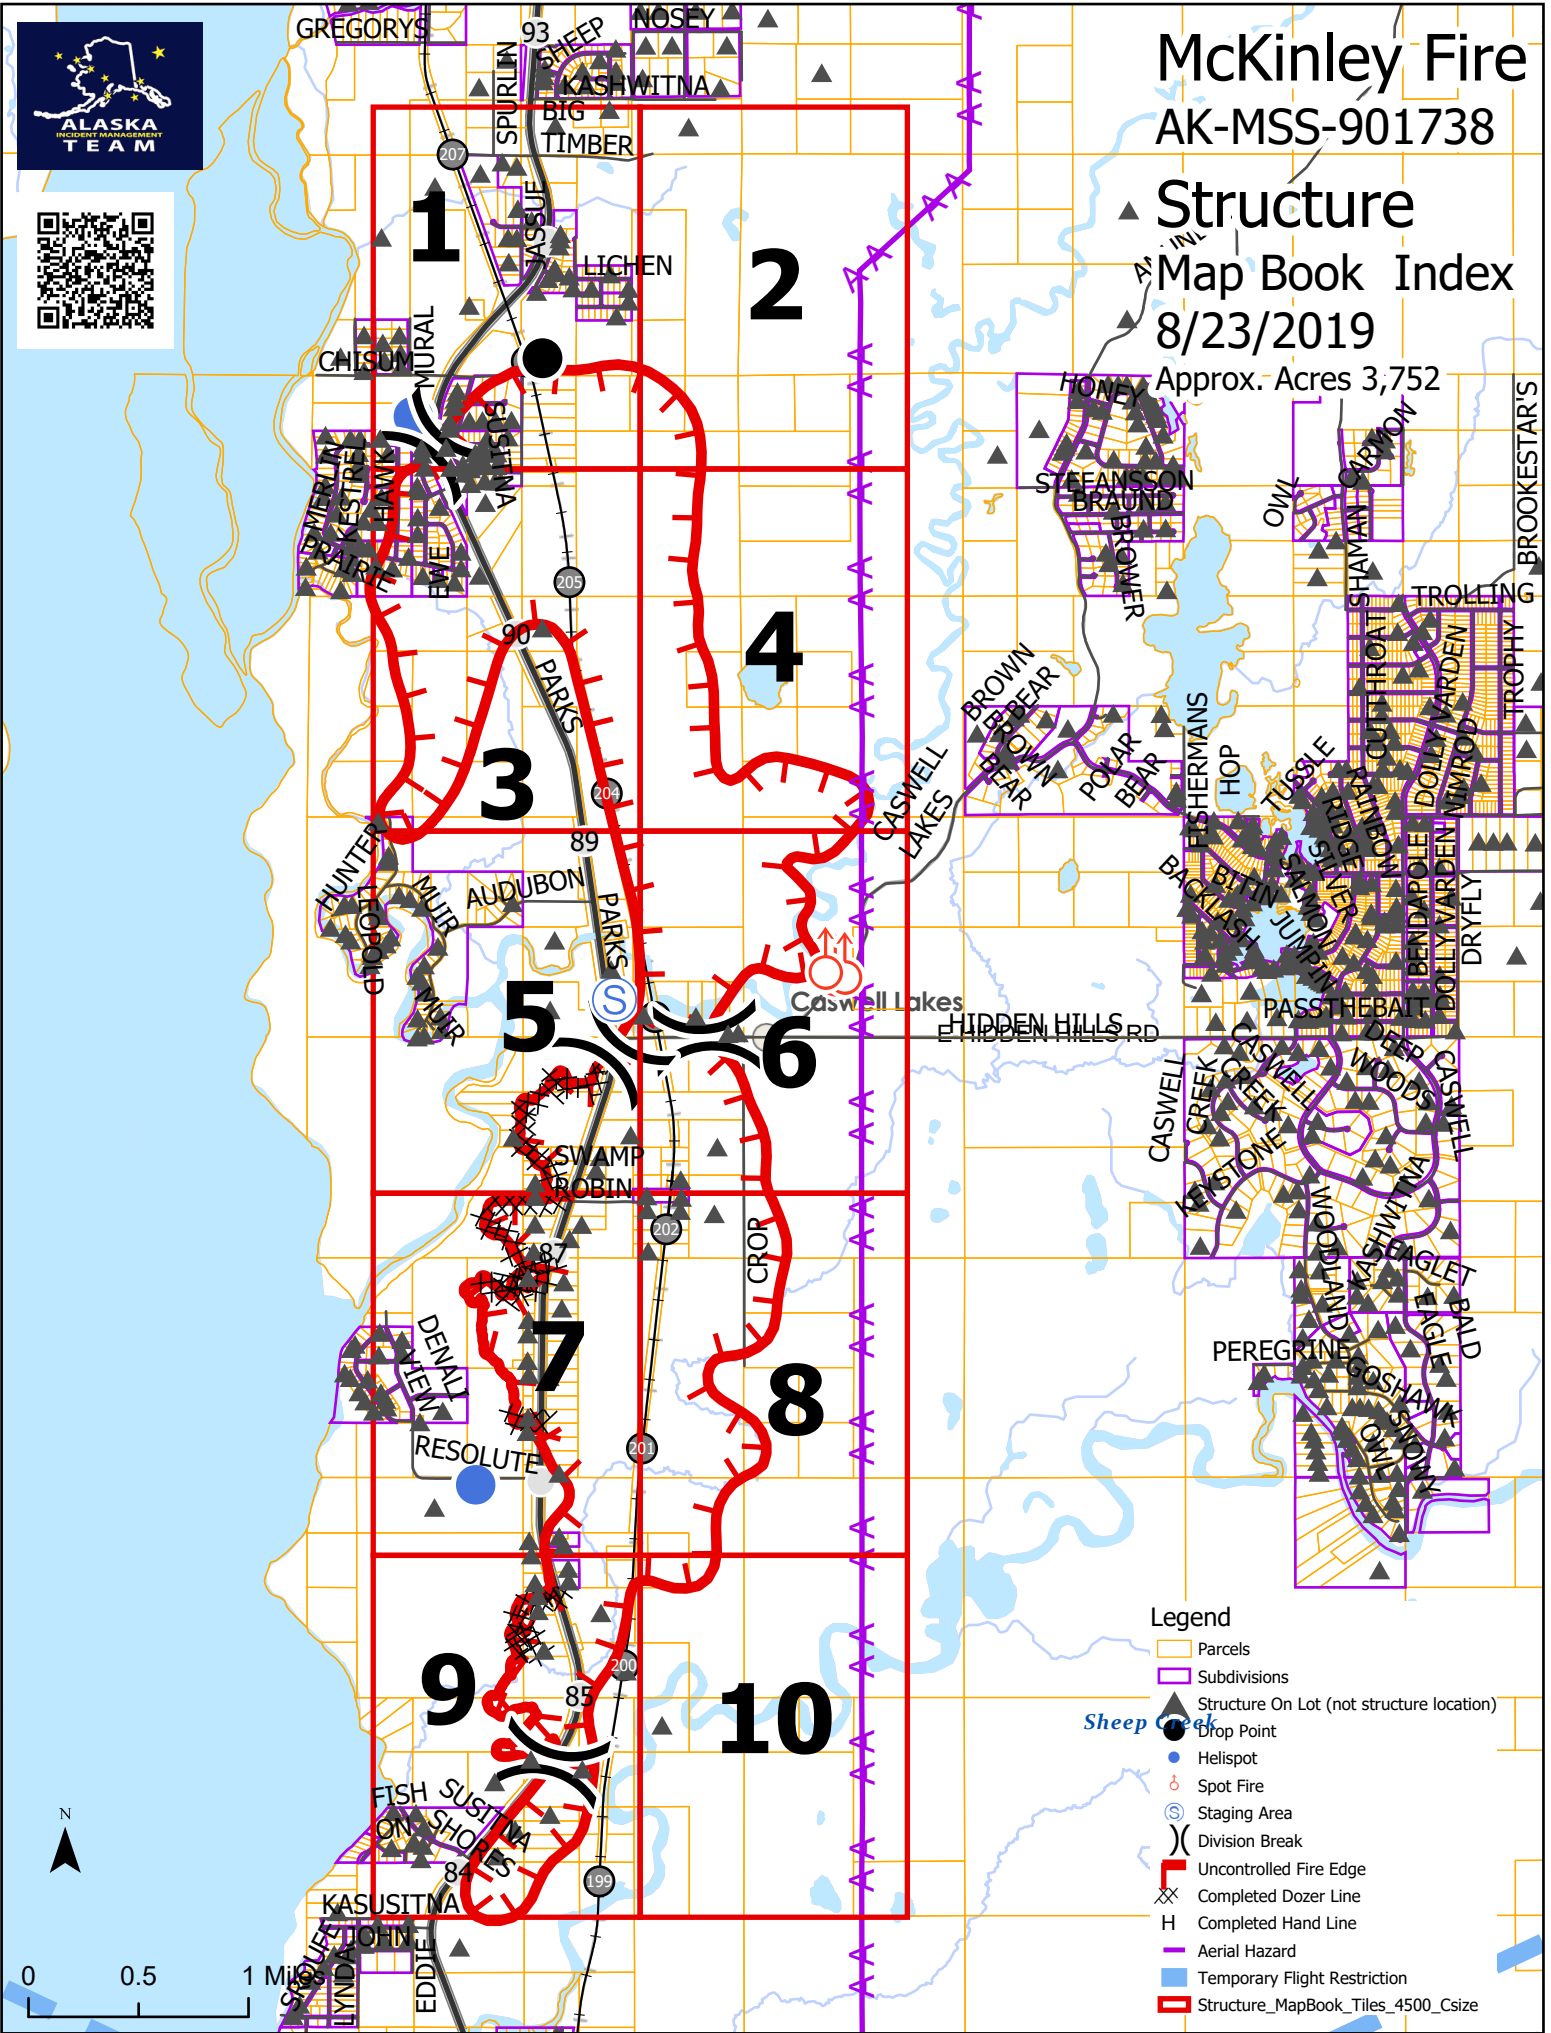

# McKinley Fire AK-MSS-901738

## Structure Map Book Index 8/23/2019

Approx. Acres 3,752

- Legend**
- Parcels
  - Subdivisions
  - Structure On Lot (not structure location)
  - Drop Point
  - Helispot
  - Spot Fire
  - Staging Area
  - Division Break
  - Uncontrolled Fire Edge
  - Completed Dozer Line
  - Completed Hand Line
  - Aerial Hazard
  - Temporary Flight Restriction
  - Structure\_MapBook\_Tiles\_4500\_Csize