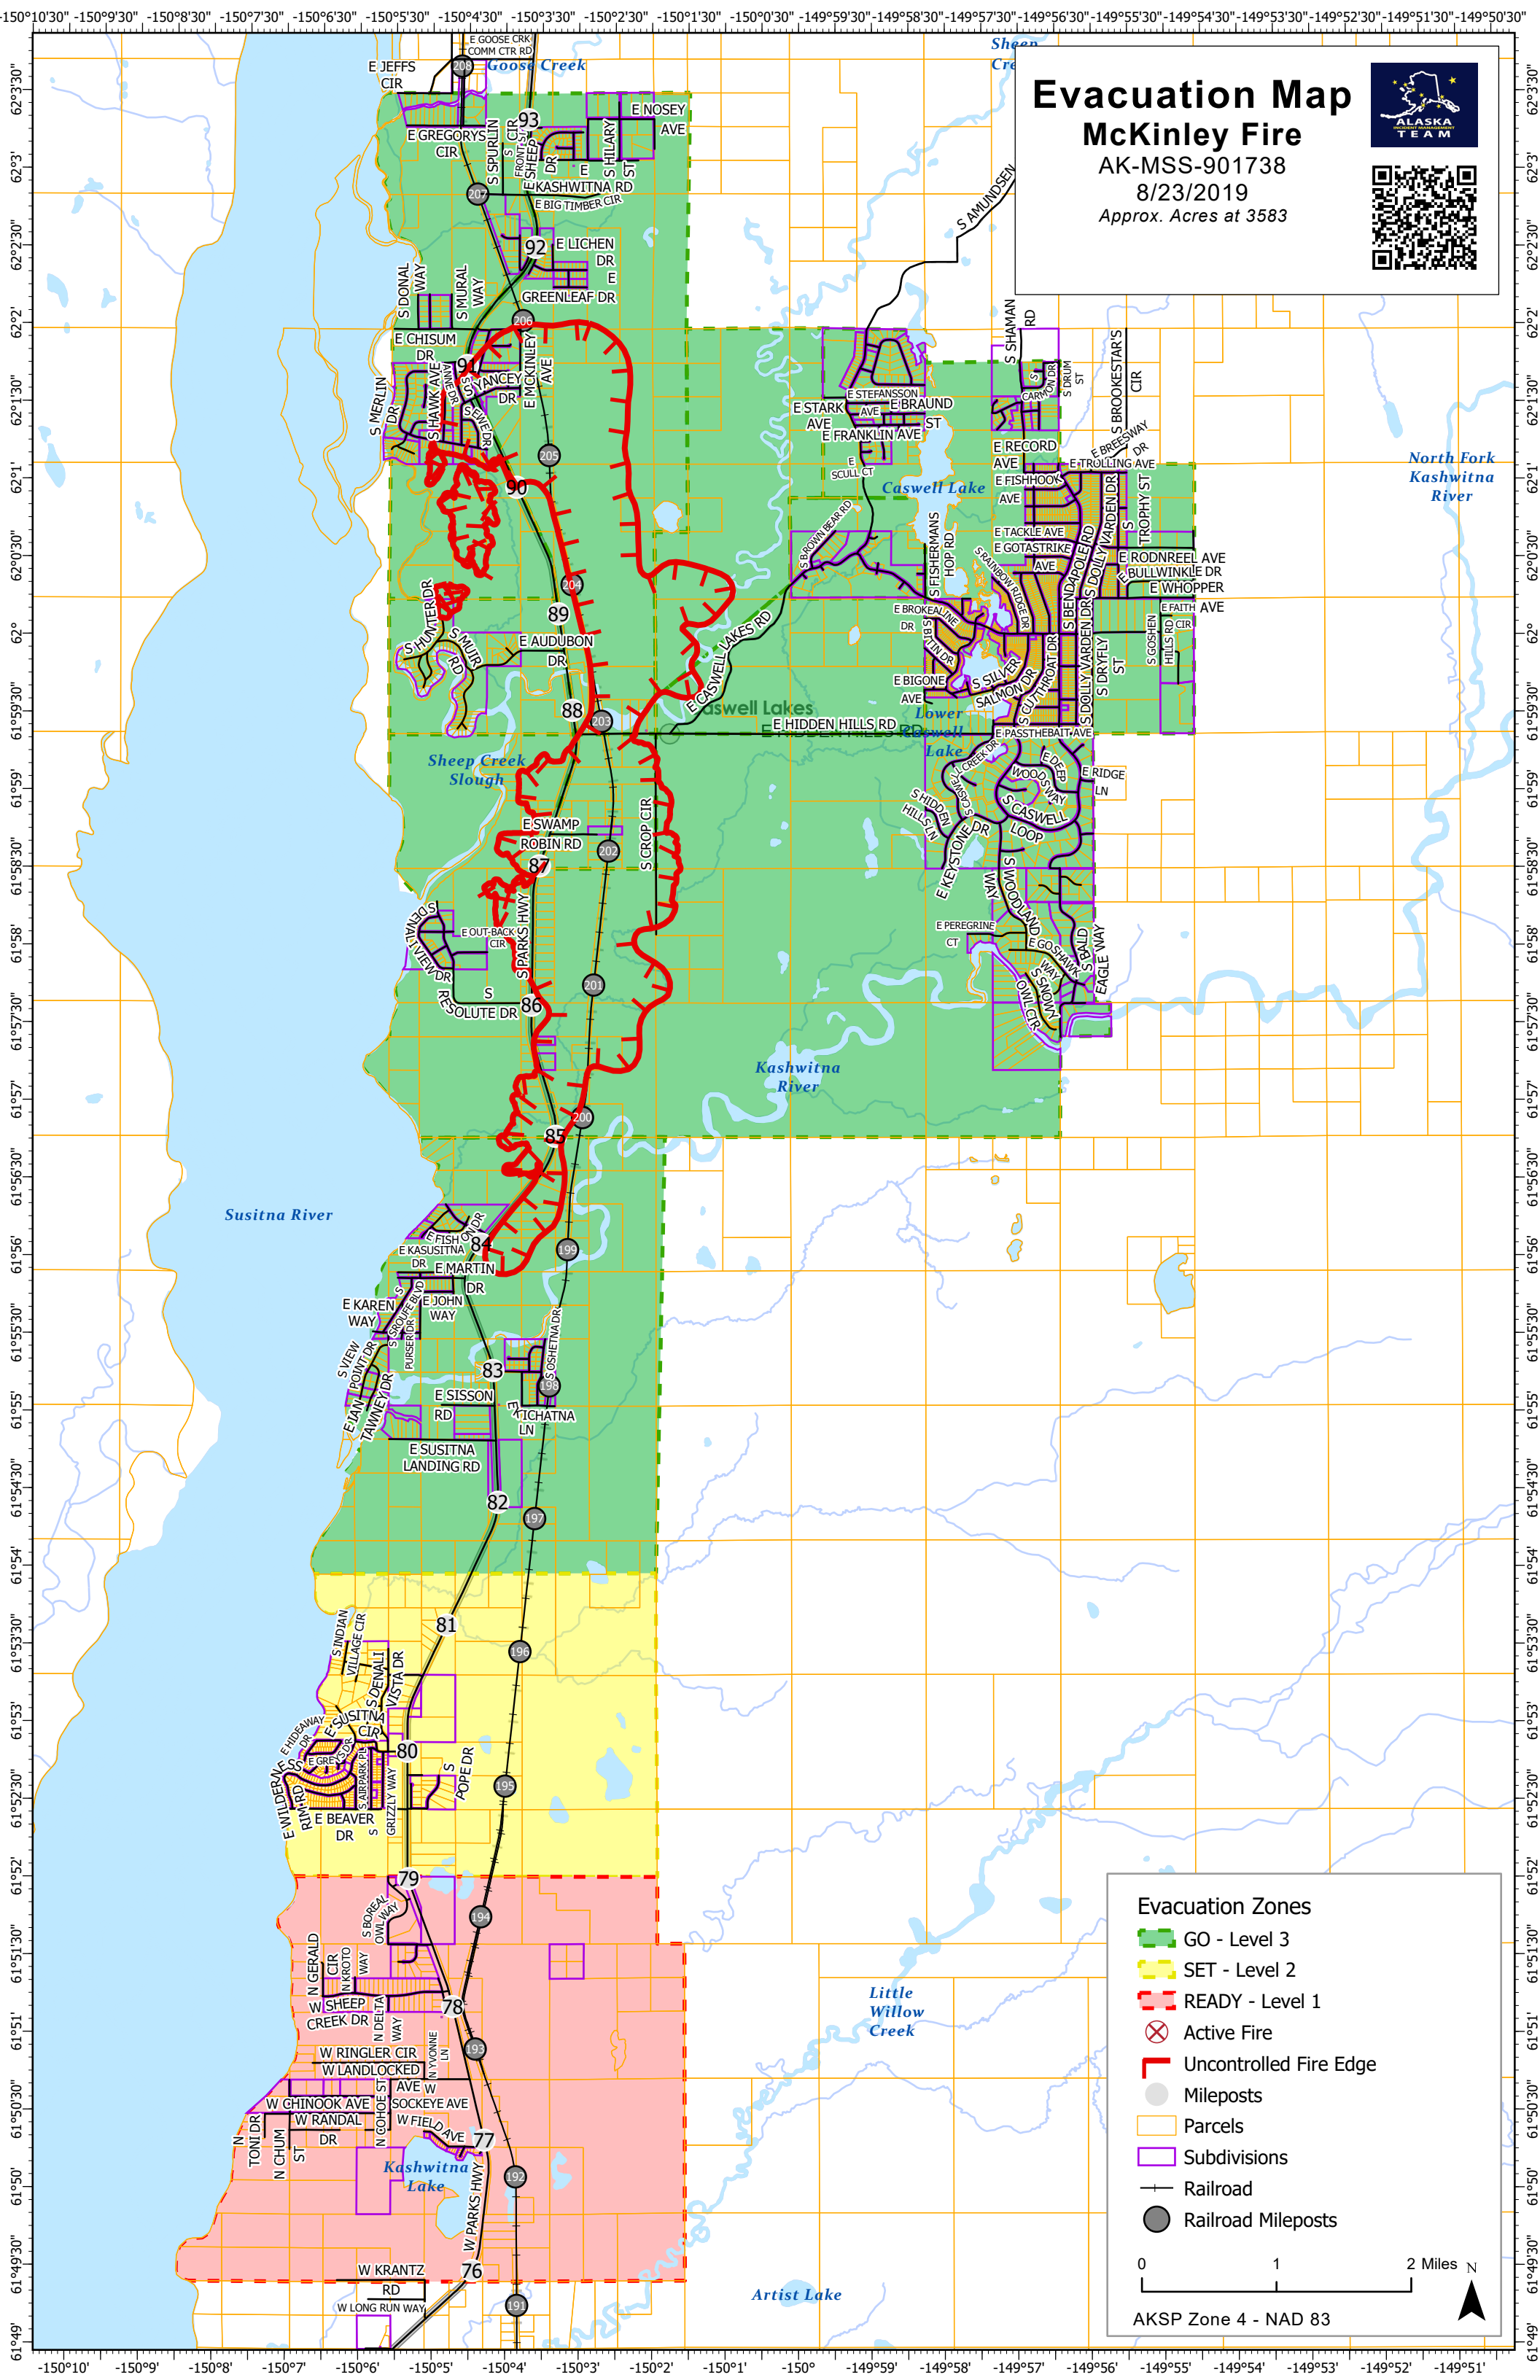

# Evacuation Map

## McKinley Fire

AK-MSS-901738

8/23/2019

Approx. Acres at 3583

### Evacuation Zones

- GO - Level 3
- SET - Level 2
- READY - Level 1
- Active Fire
- Uncontrolled Fire Edge
- Mileposts
- Parcels
- Subdivisions
- Railroad
- Railroad Mileposts

AKSP Zone 4 - NAD 83