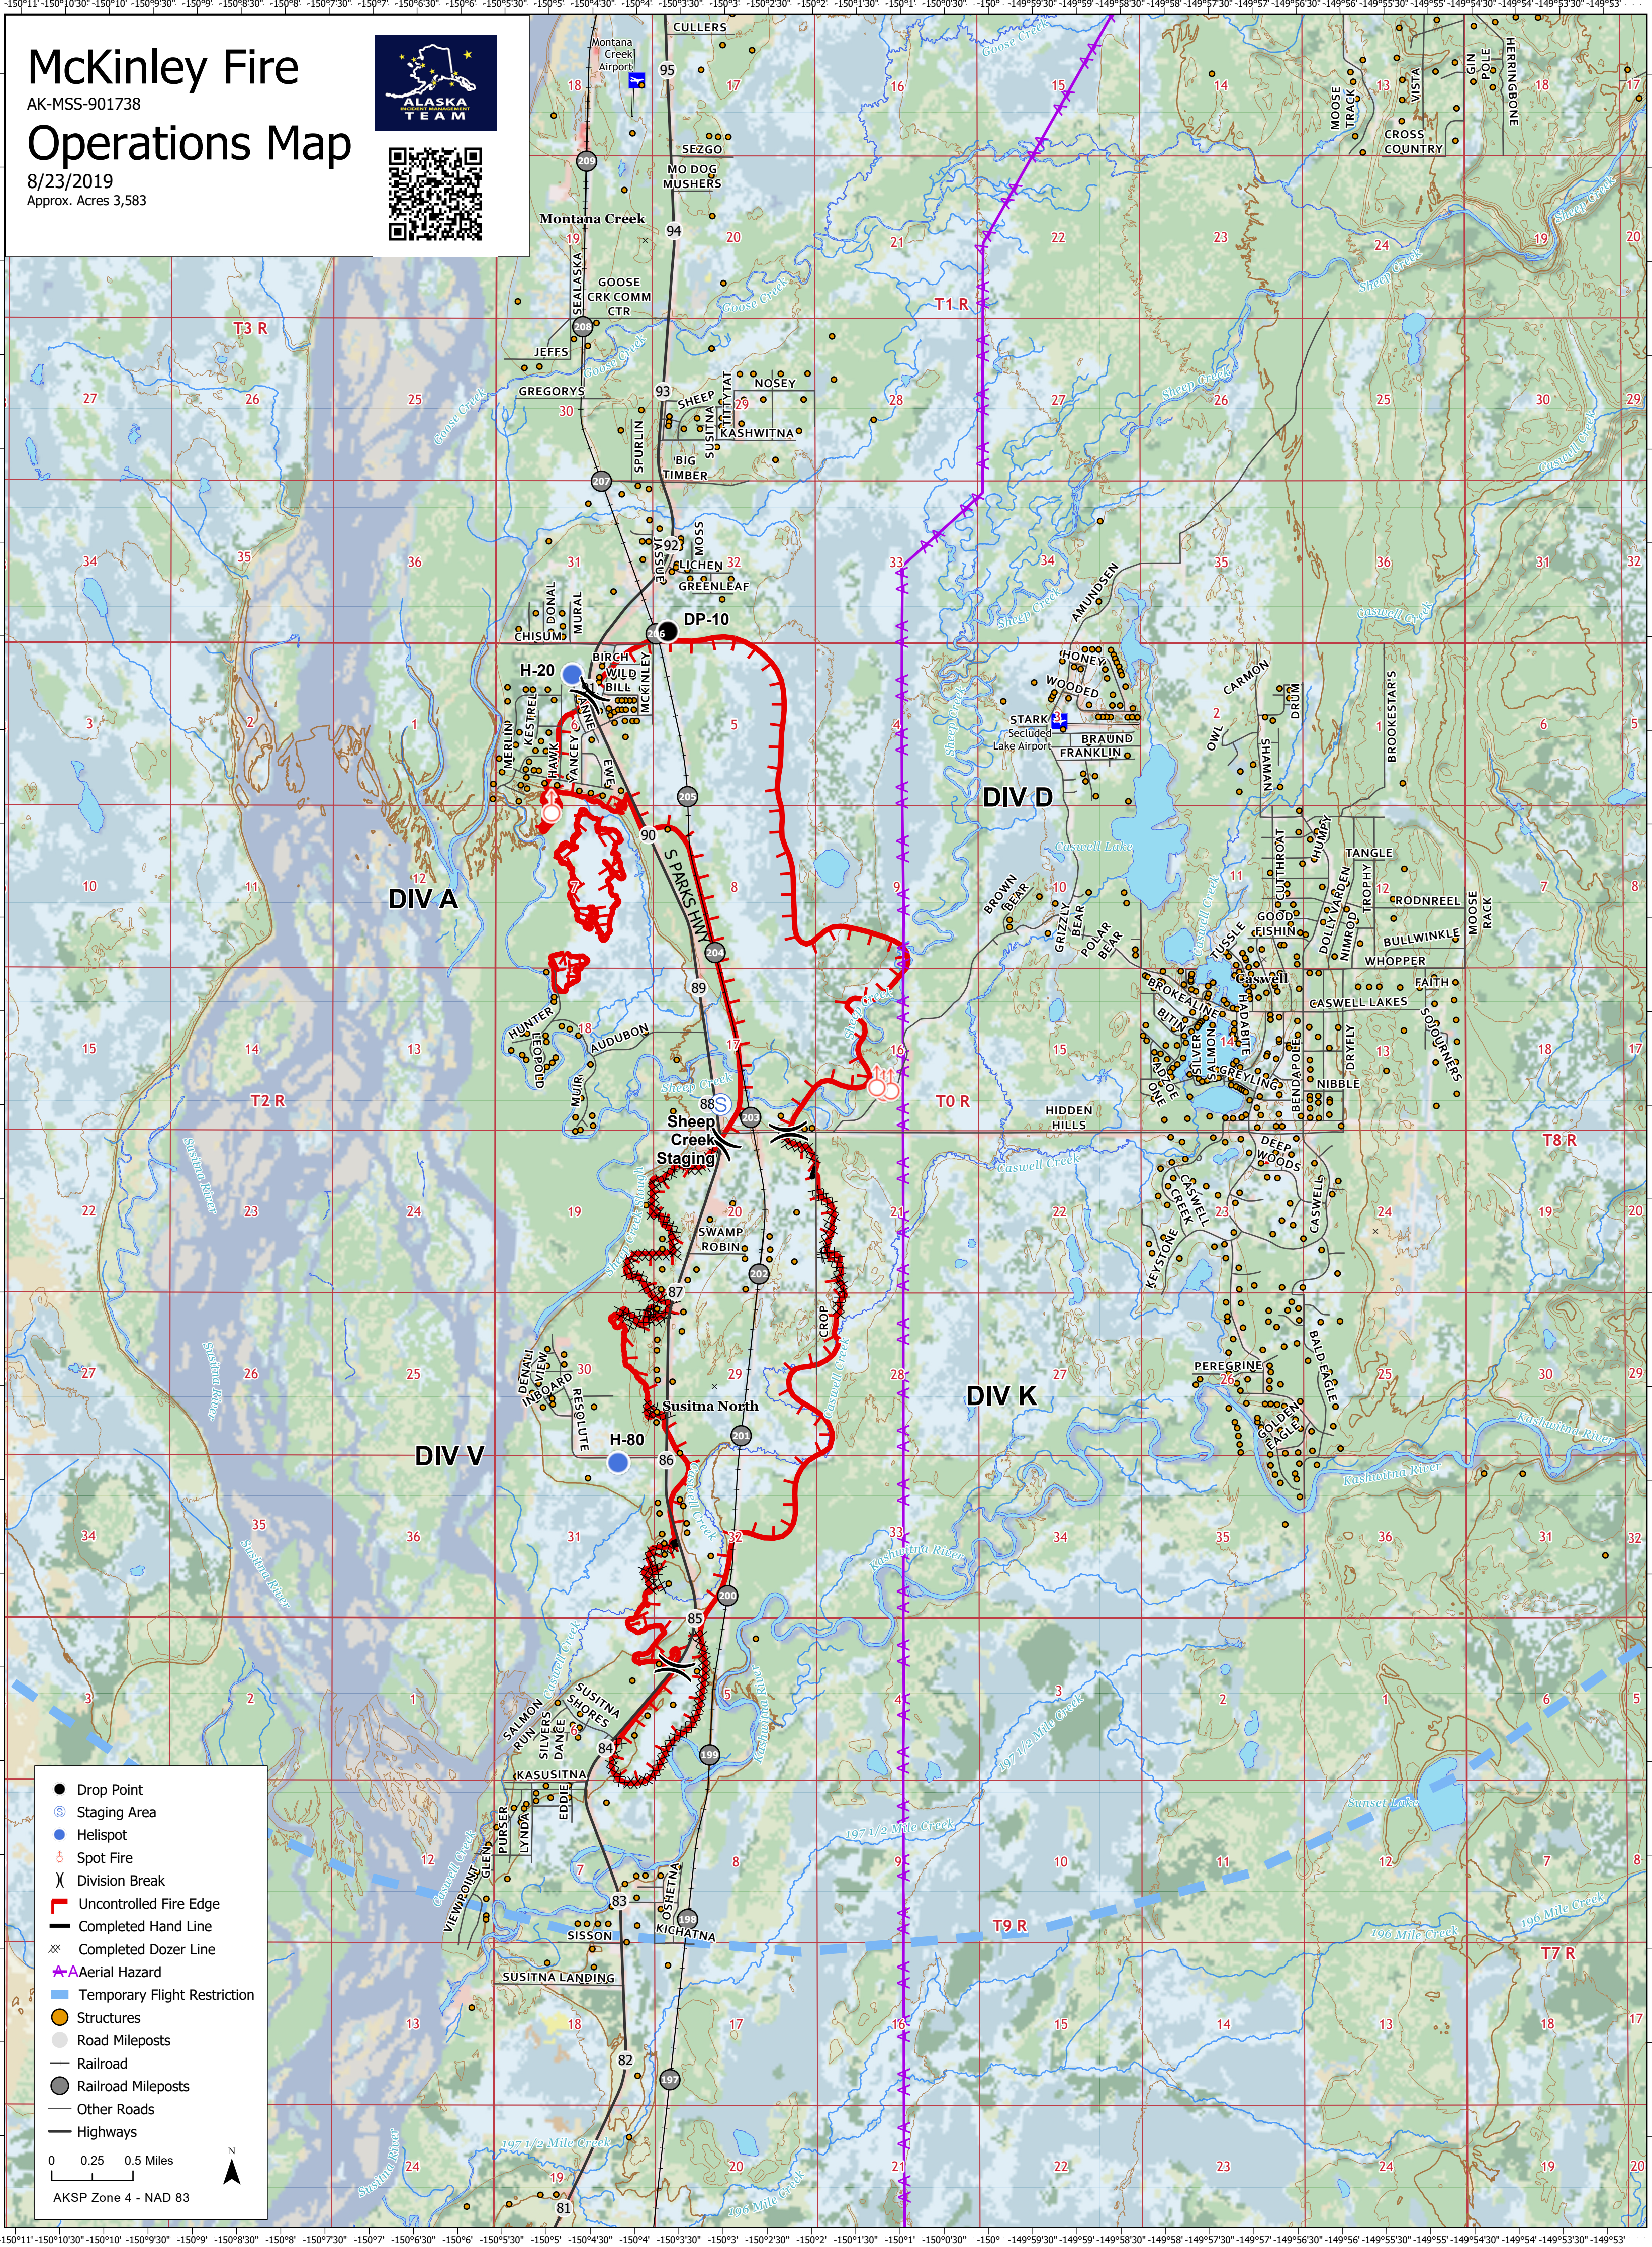

McKinley Fire

Operations Map

AK-MSS-901738

8/23/2019
Approx. Acres 3,583

- Drop Point
- ⊙ Staging Area
- Helispot
- ⚡ Spot Fire
- ⌘ Division Break
- 🔴 Uncontrolled Fire Edge
- Completed Hand Line
- ⌘ Completed Dozer Line
- ⚡ Aerial Hazard
- 🔵 Temporary Flight Restriction
- Structures
- Road Mileposts
- Railroad
- Railroad Mileposts
- Other Roads
- Highways

0 0.25 0.5 Miles

AKSP Zone 4 - NAD 83