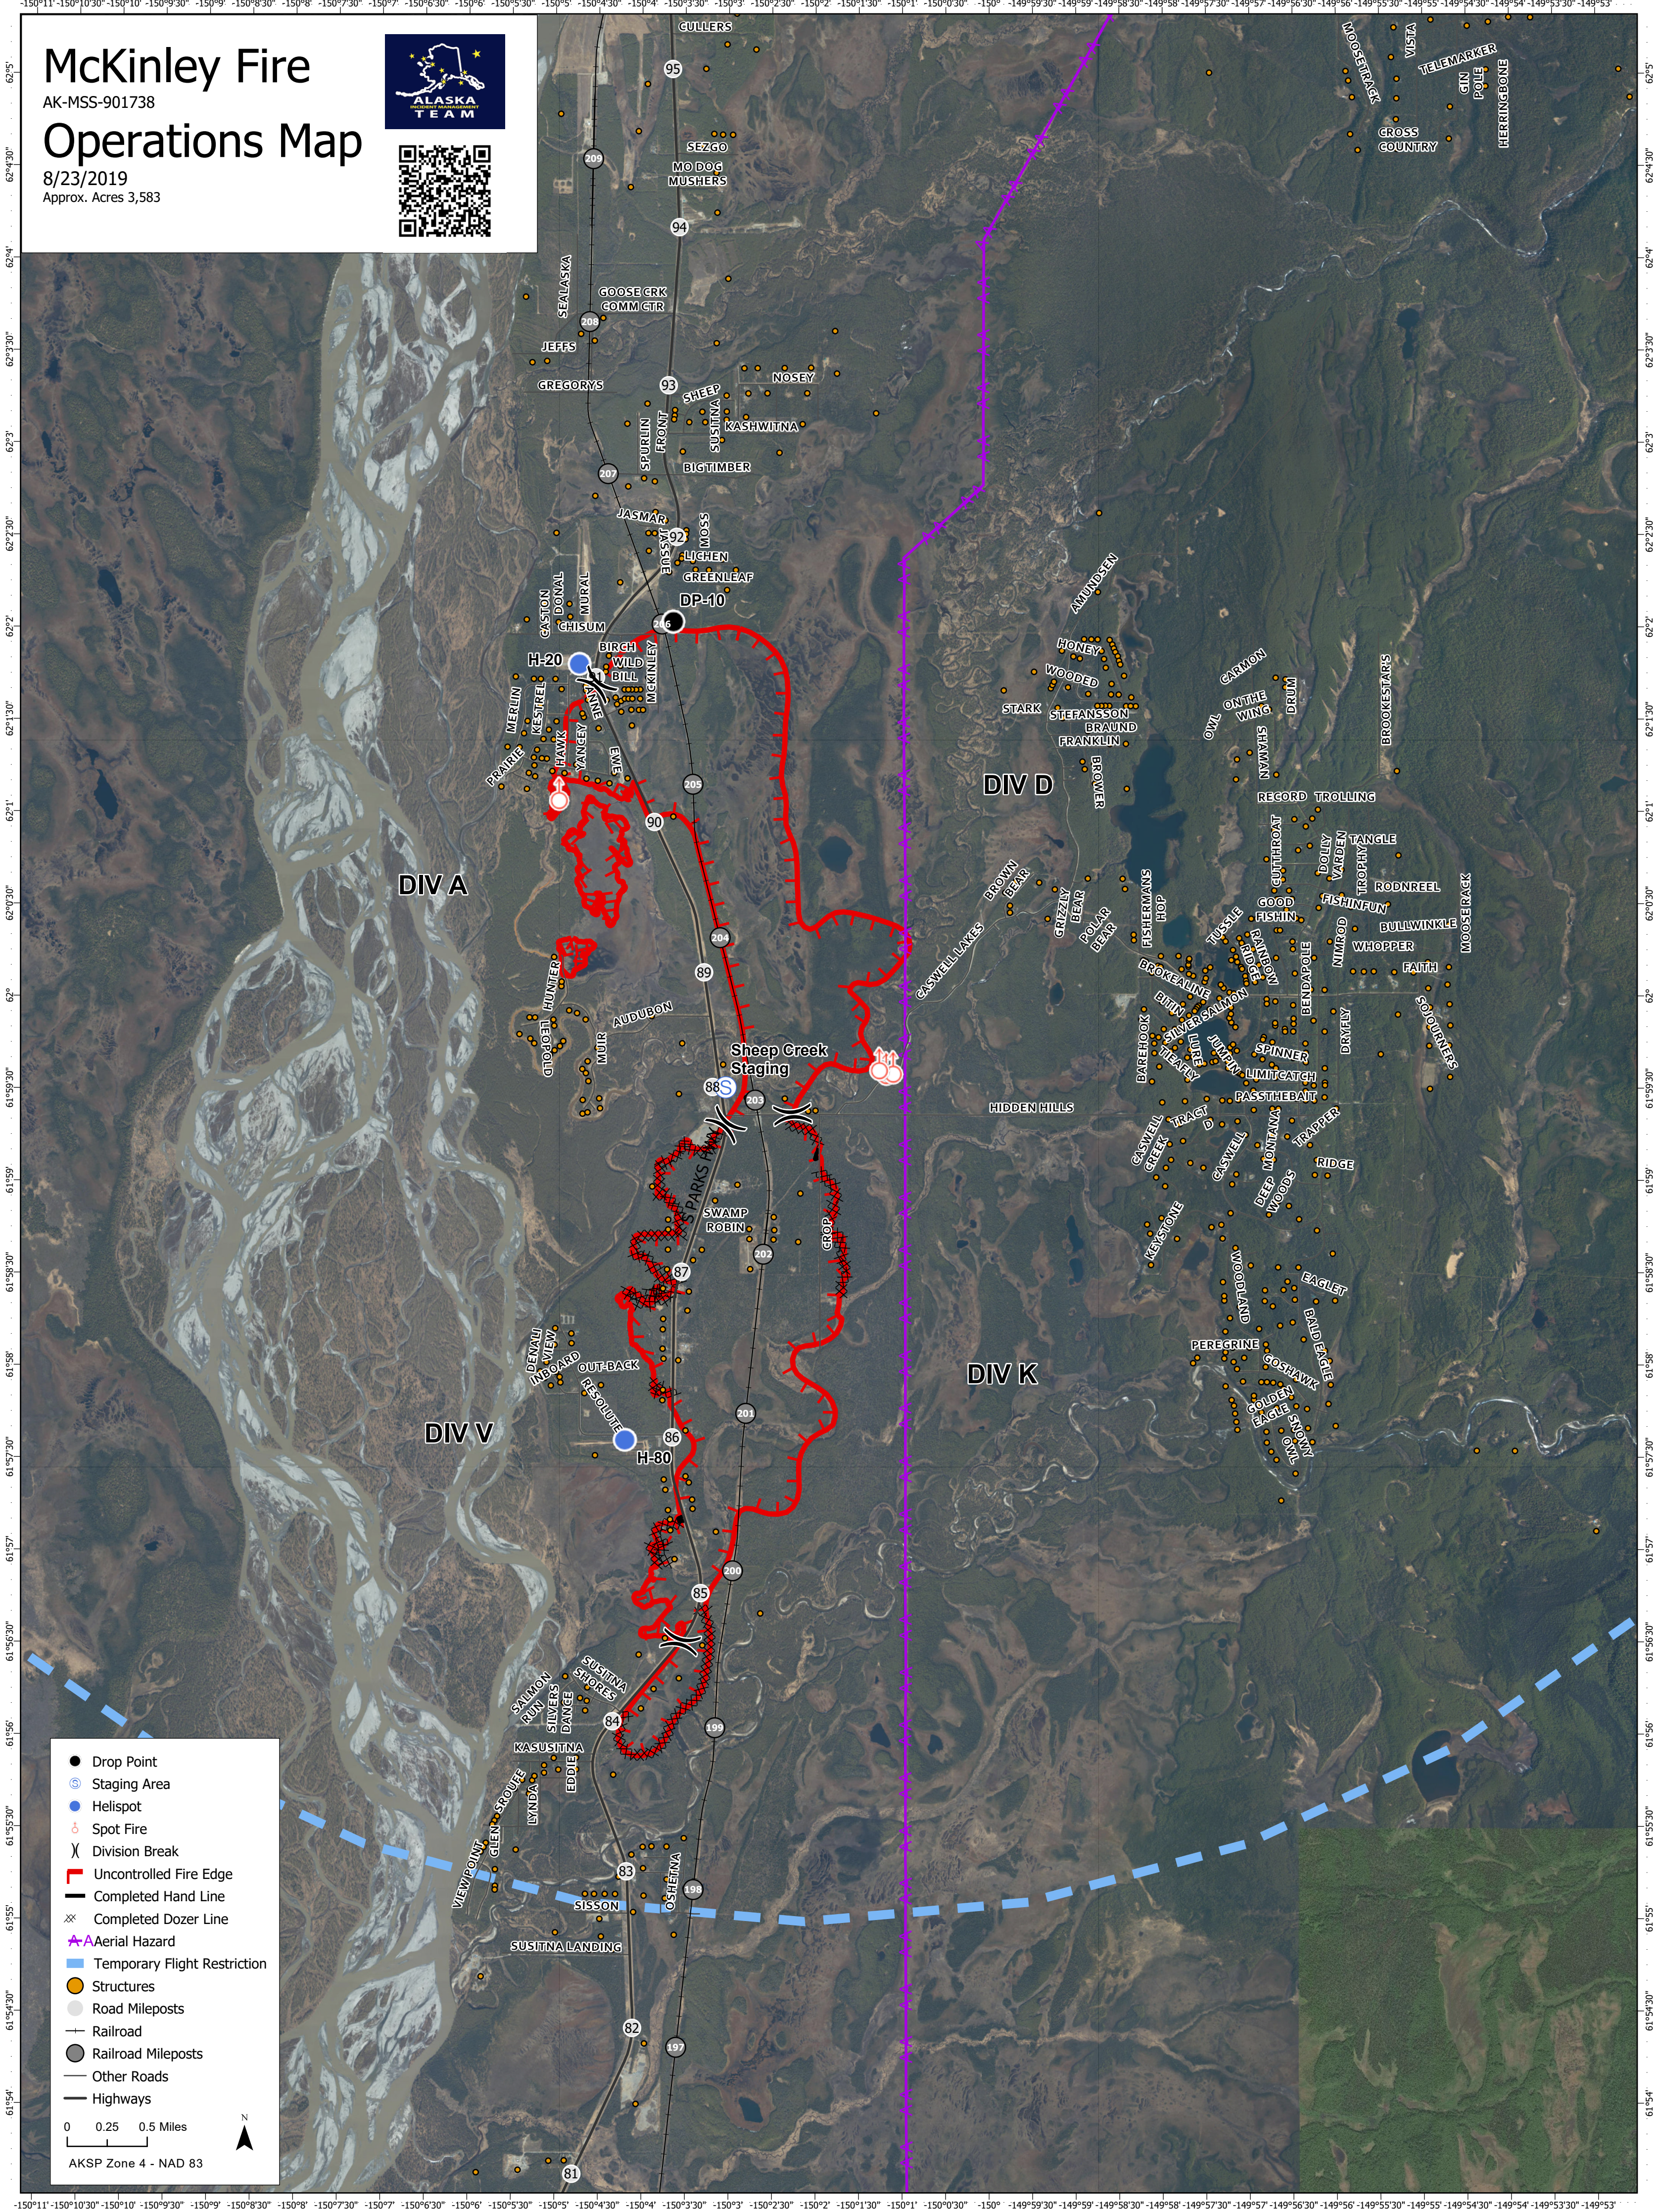

# McKinley Fire

AK-MSS-901738

## Operations Map

8/23/2019

Approx. Acres 3,583

- Drop Point
- ⊙ Staging Area
- Helispot
- ⊕ Spot Fire
- ⌘ Division Break
- Uncontrolled Fire Edge
- Completed Hand Line
- ⊗ Completed Dozer Line
- ★ Aerial Hazard
- Temporary Flight Restriction
- Structures
- Road Mileposts
- Railroad
- Railroad Mileposts
- Other Roads
- Highways

0 0.25 0.5 Miles

AKSP Zone 4 - NAD 83