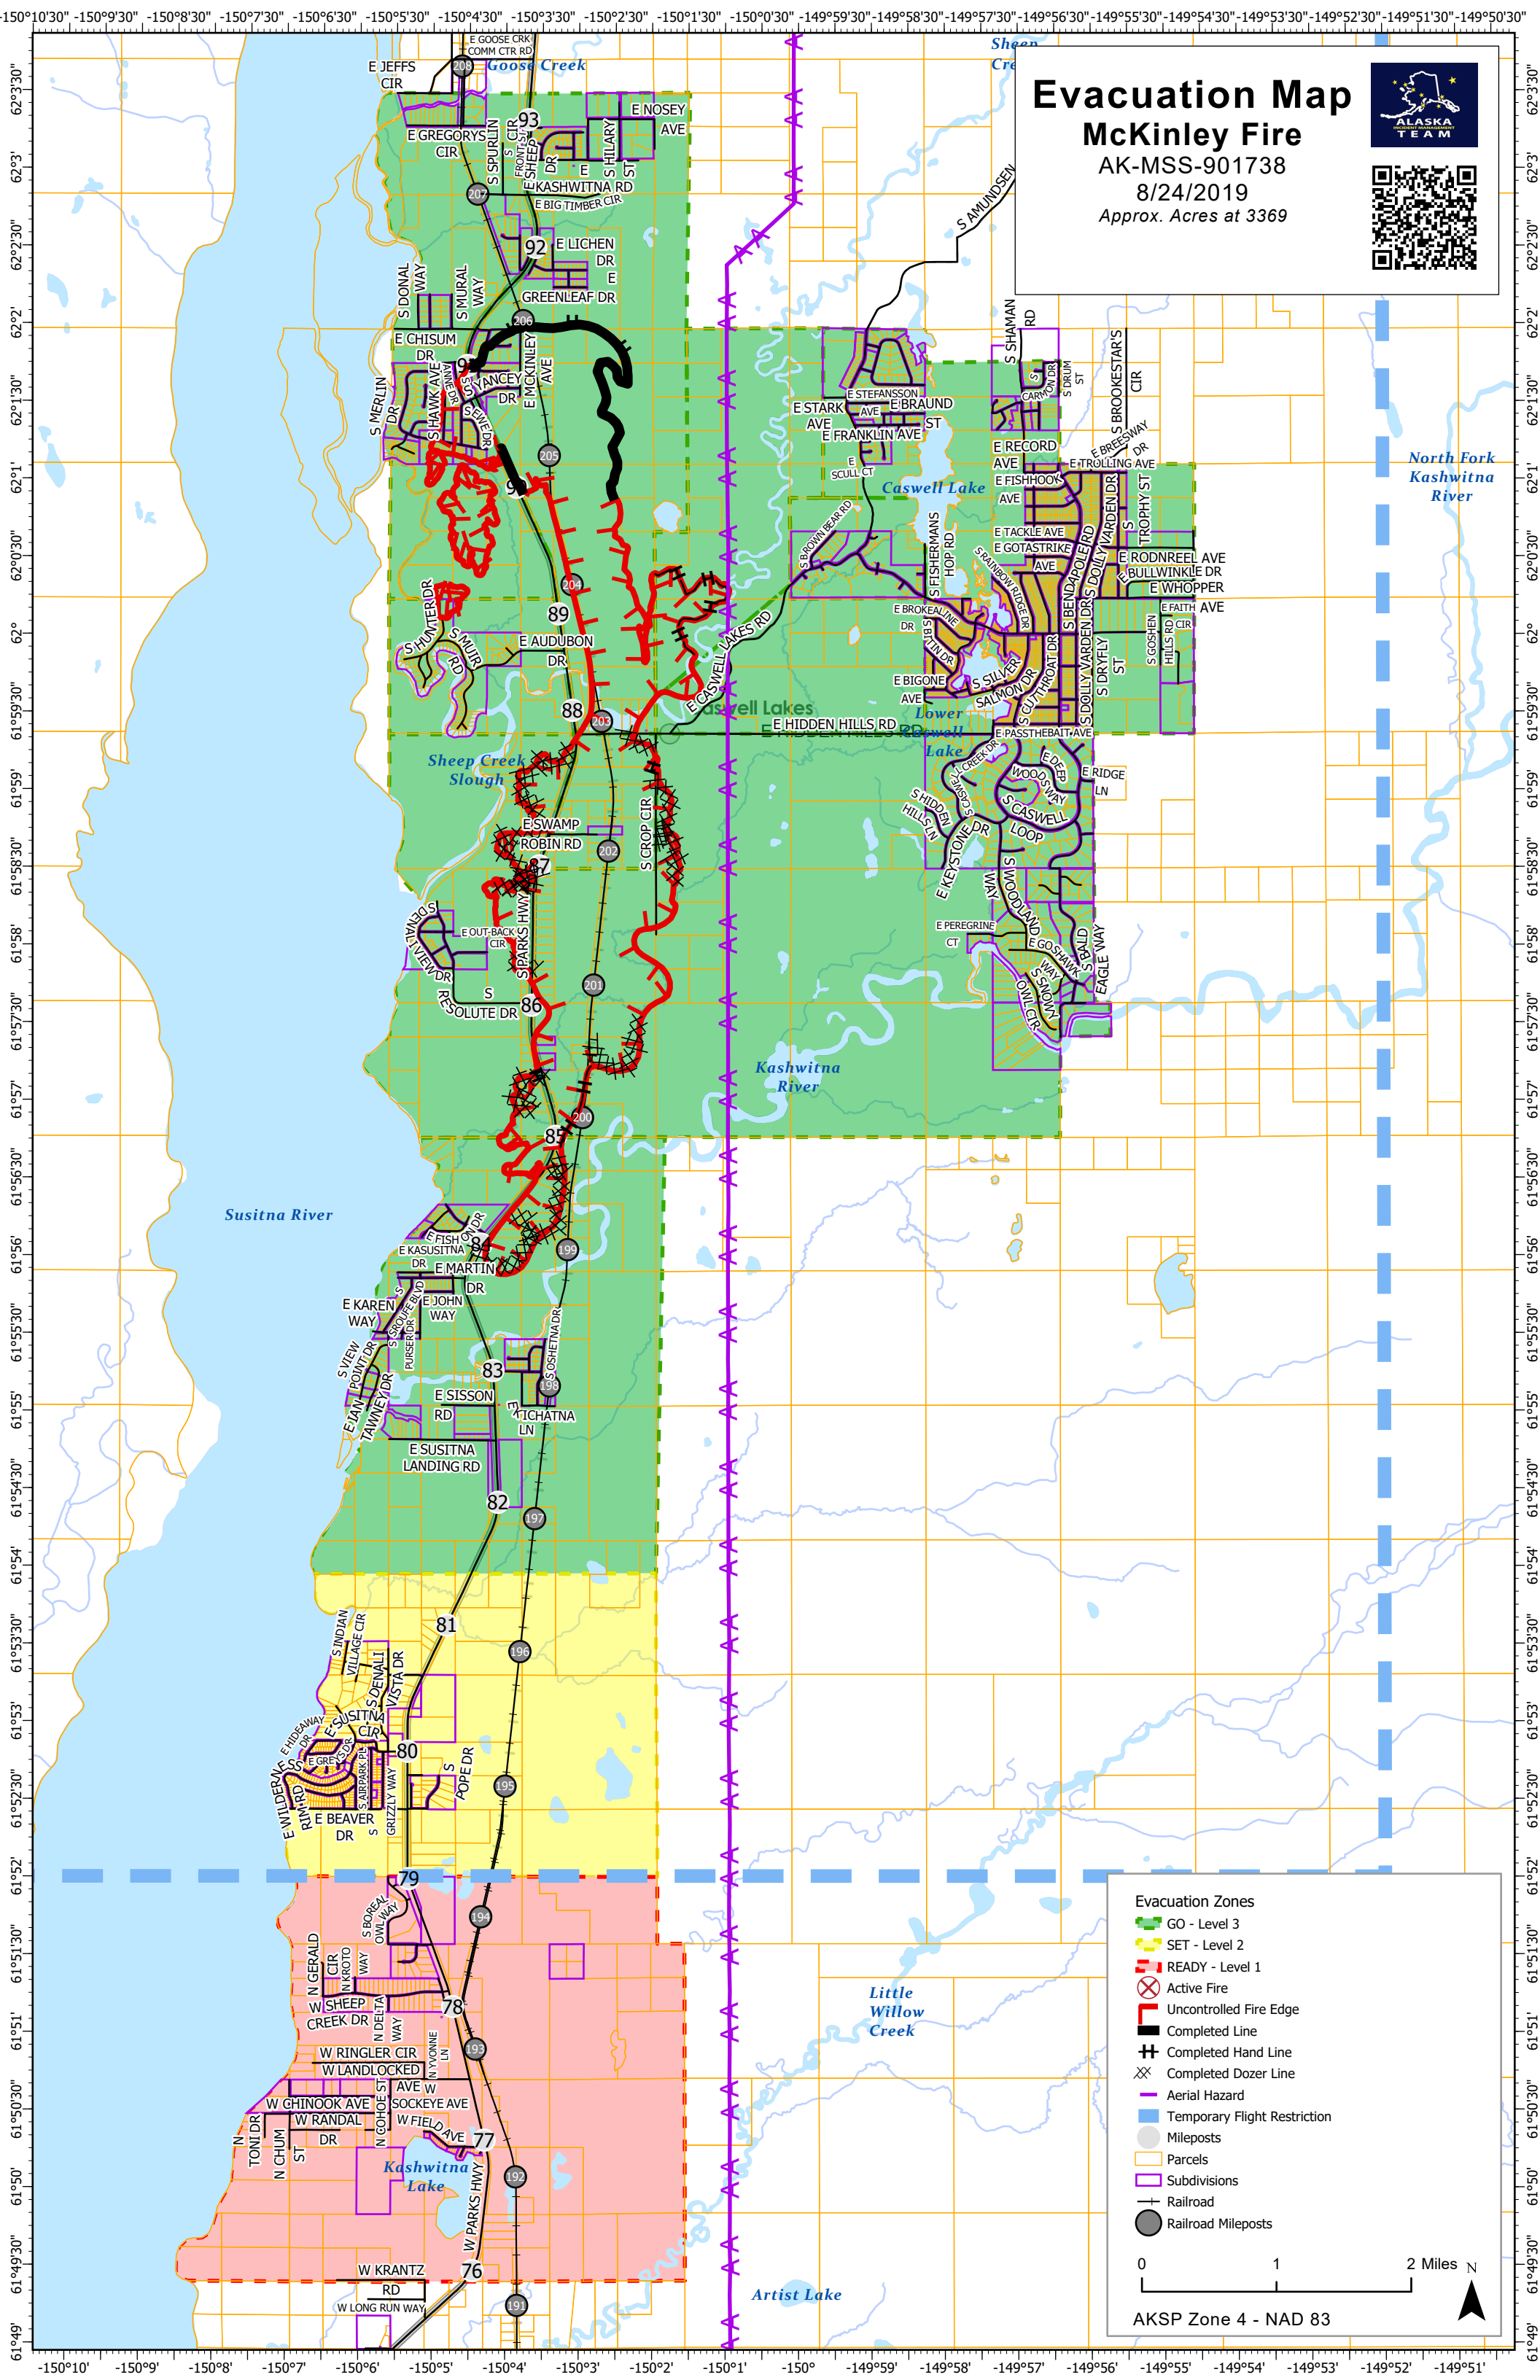

Evacuation Map

McKinley Fire

AK-MSS-901738

8/24/2019

Approx. Acres at 3369

Evacuation Zones

- GO - Level 3
- SET - Level 2
- READY - Level 1
- Active Fire
- Uncontrolled Fire Edge
- Completed Line
- Completed Hand Line
- Completed Dozer Line
- Aerial Hazard
- Temporary Flight Restriction
- Mileposts
- Parcels
- Subdivisions
- Railroad
- Railroad Mileposts

AKSP Zone 4 - NAD 83