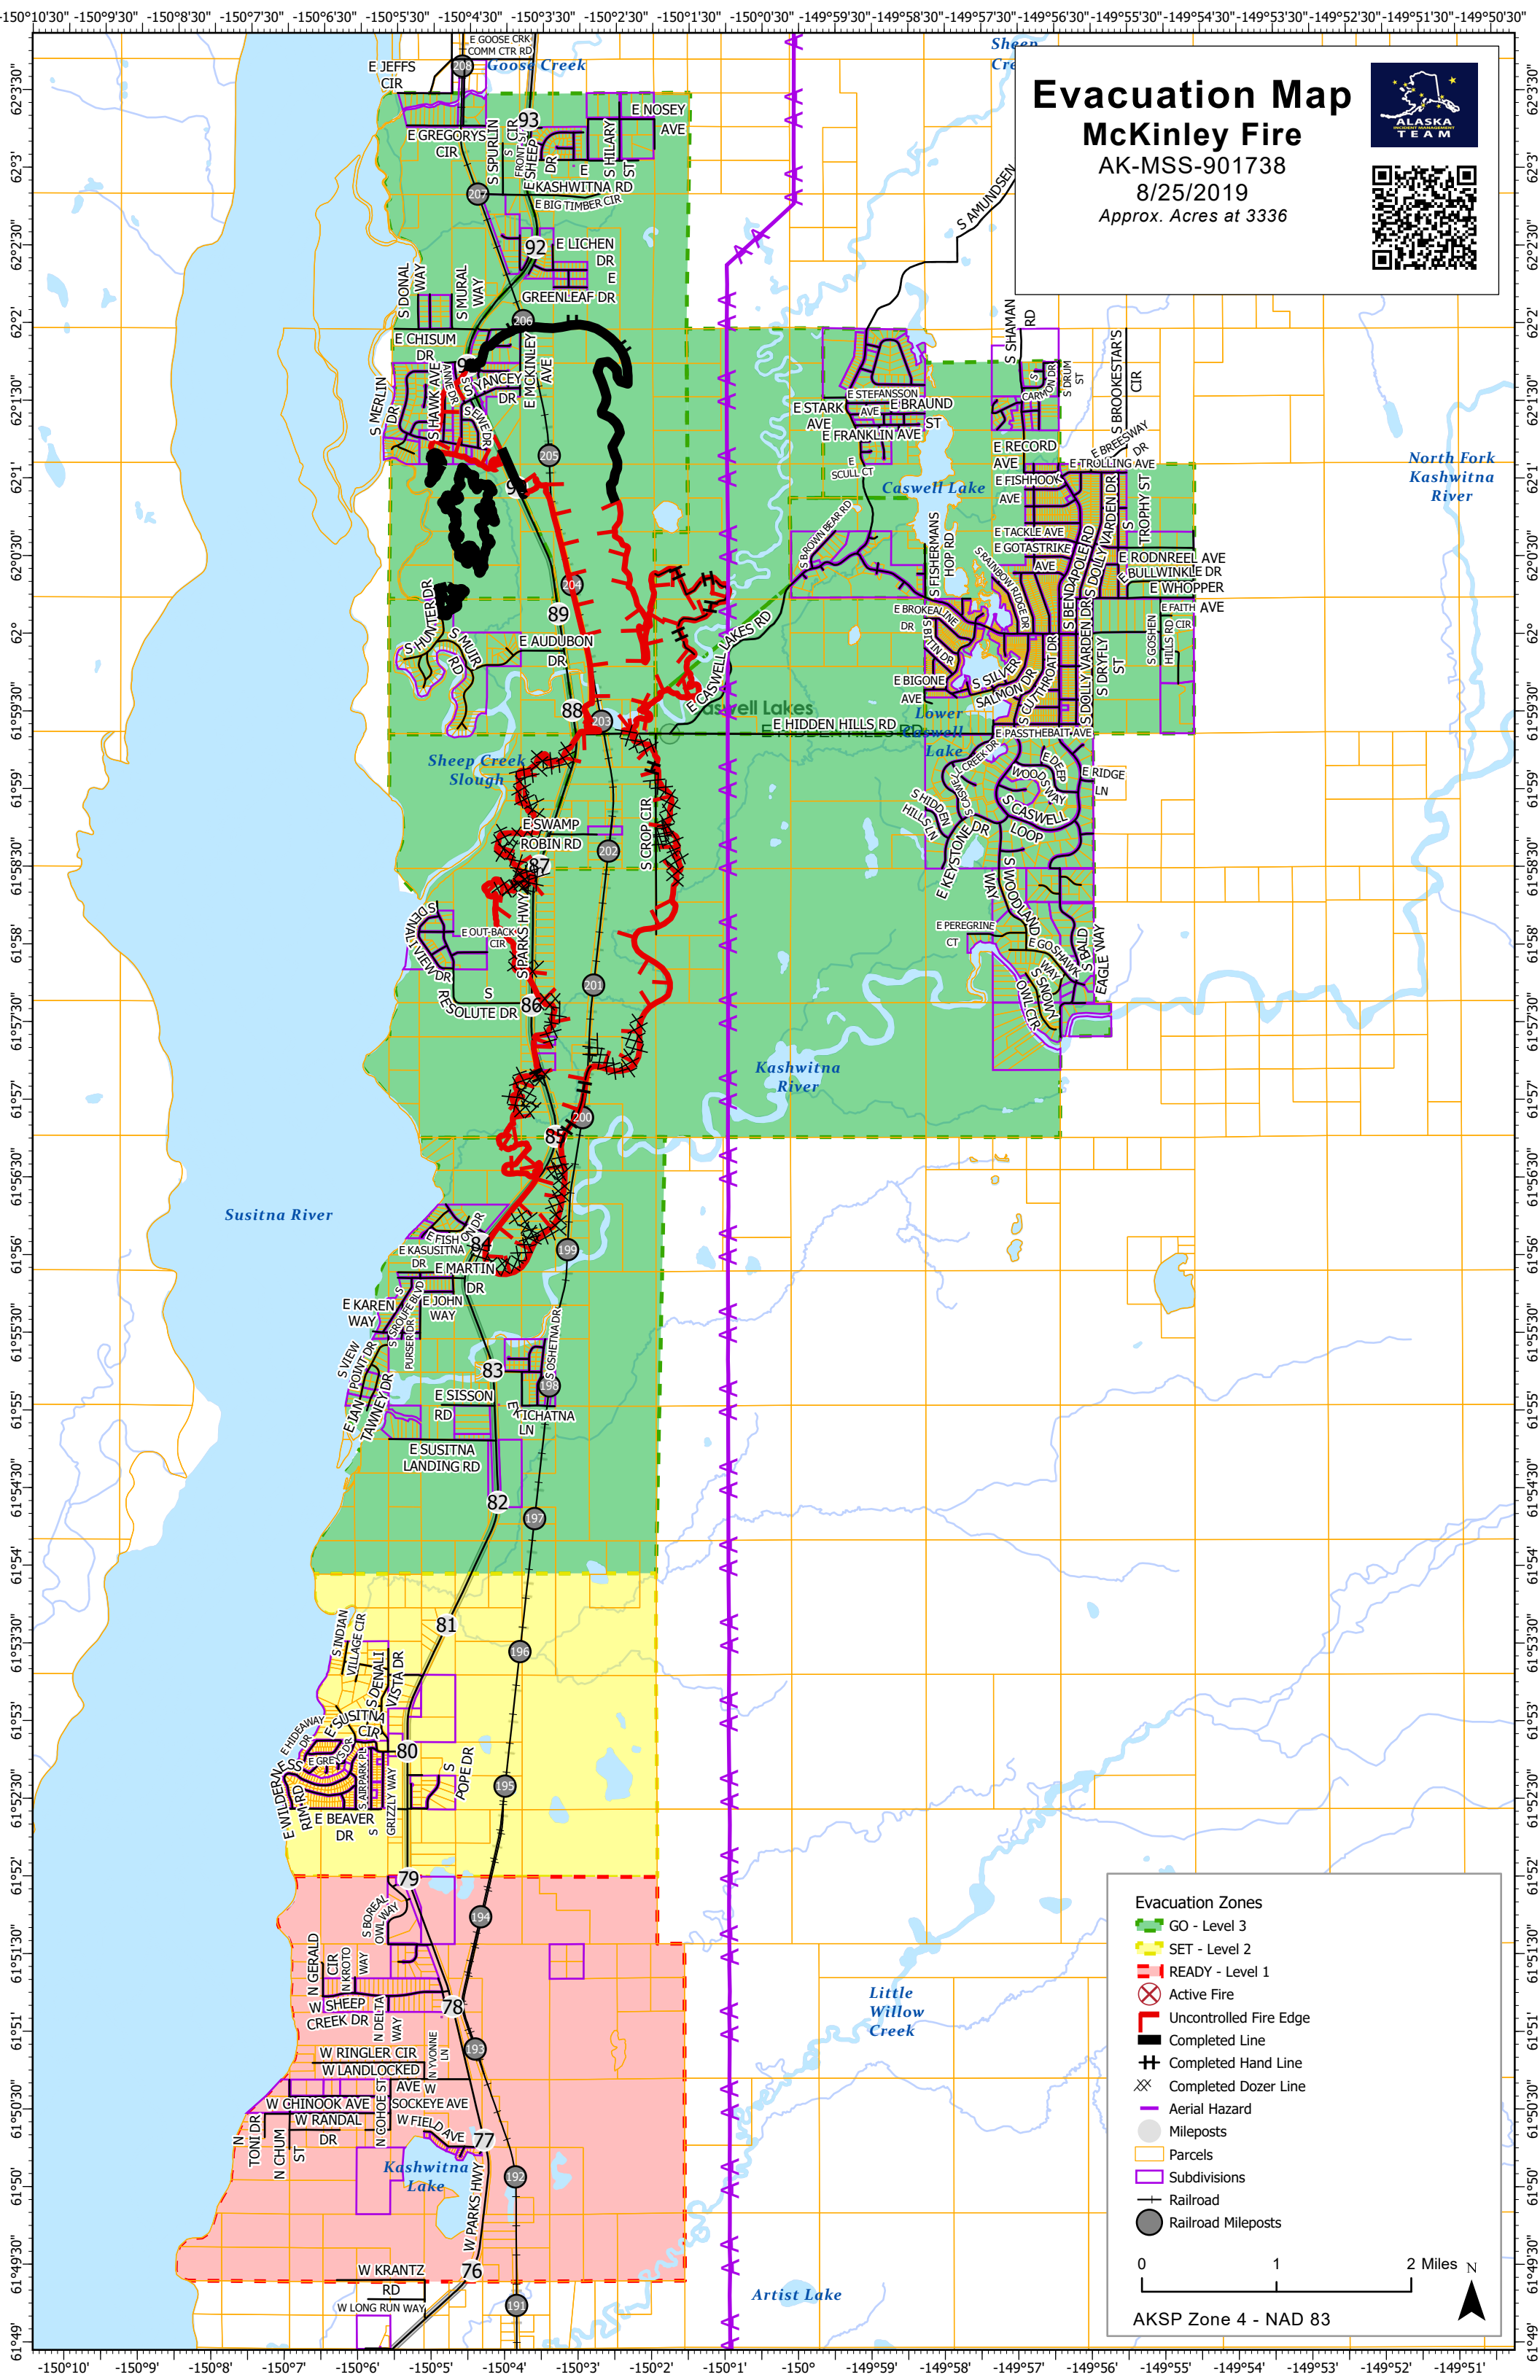

Evacuation Map

McKinley Fire

AK-MSS-901738

8/25/2019

Approx. Acres at 3336

Evacuation Zones

- GO - Level 3
- SET - Level 2
- READY - Level 1
- Active Fire
- Uncontrolled Fire Edge
- Completed Line
- Completed Hand Line
- Completed Dozer Line
- Aerial Hazard
- Mileposts
- Parcels
- Subdivisions
- Railroad
- Railroad Mileposts

AKSP Zone 4 - NAD 83