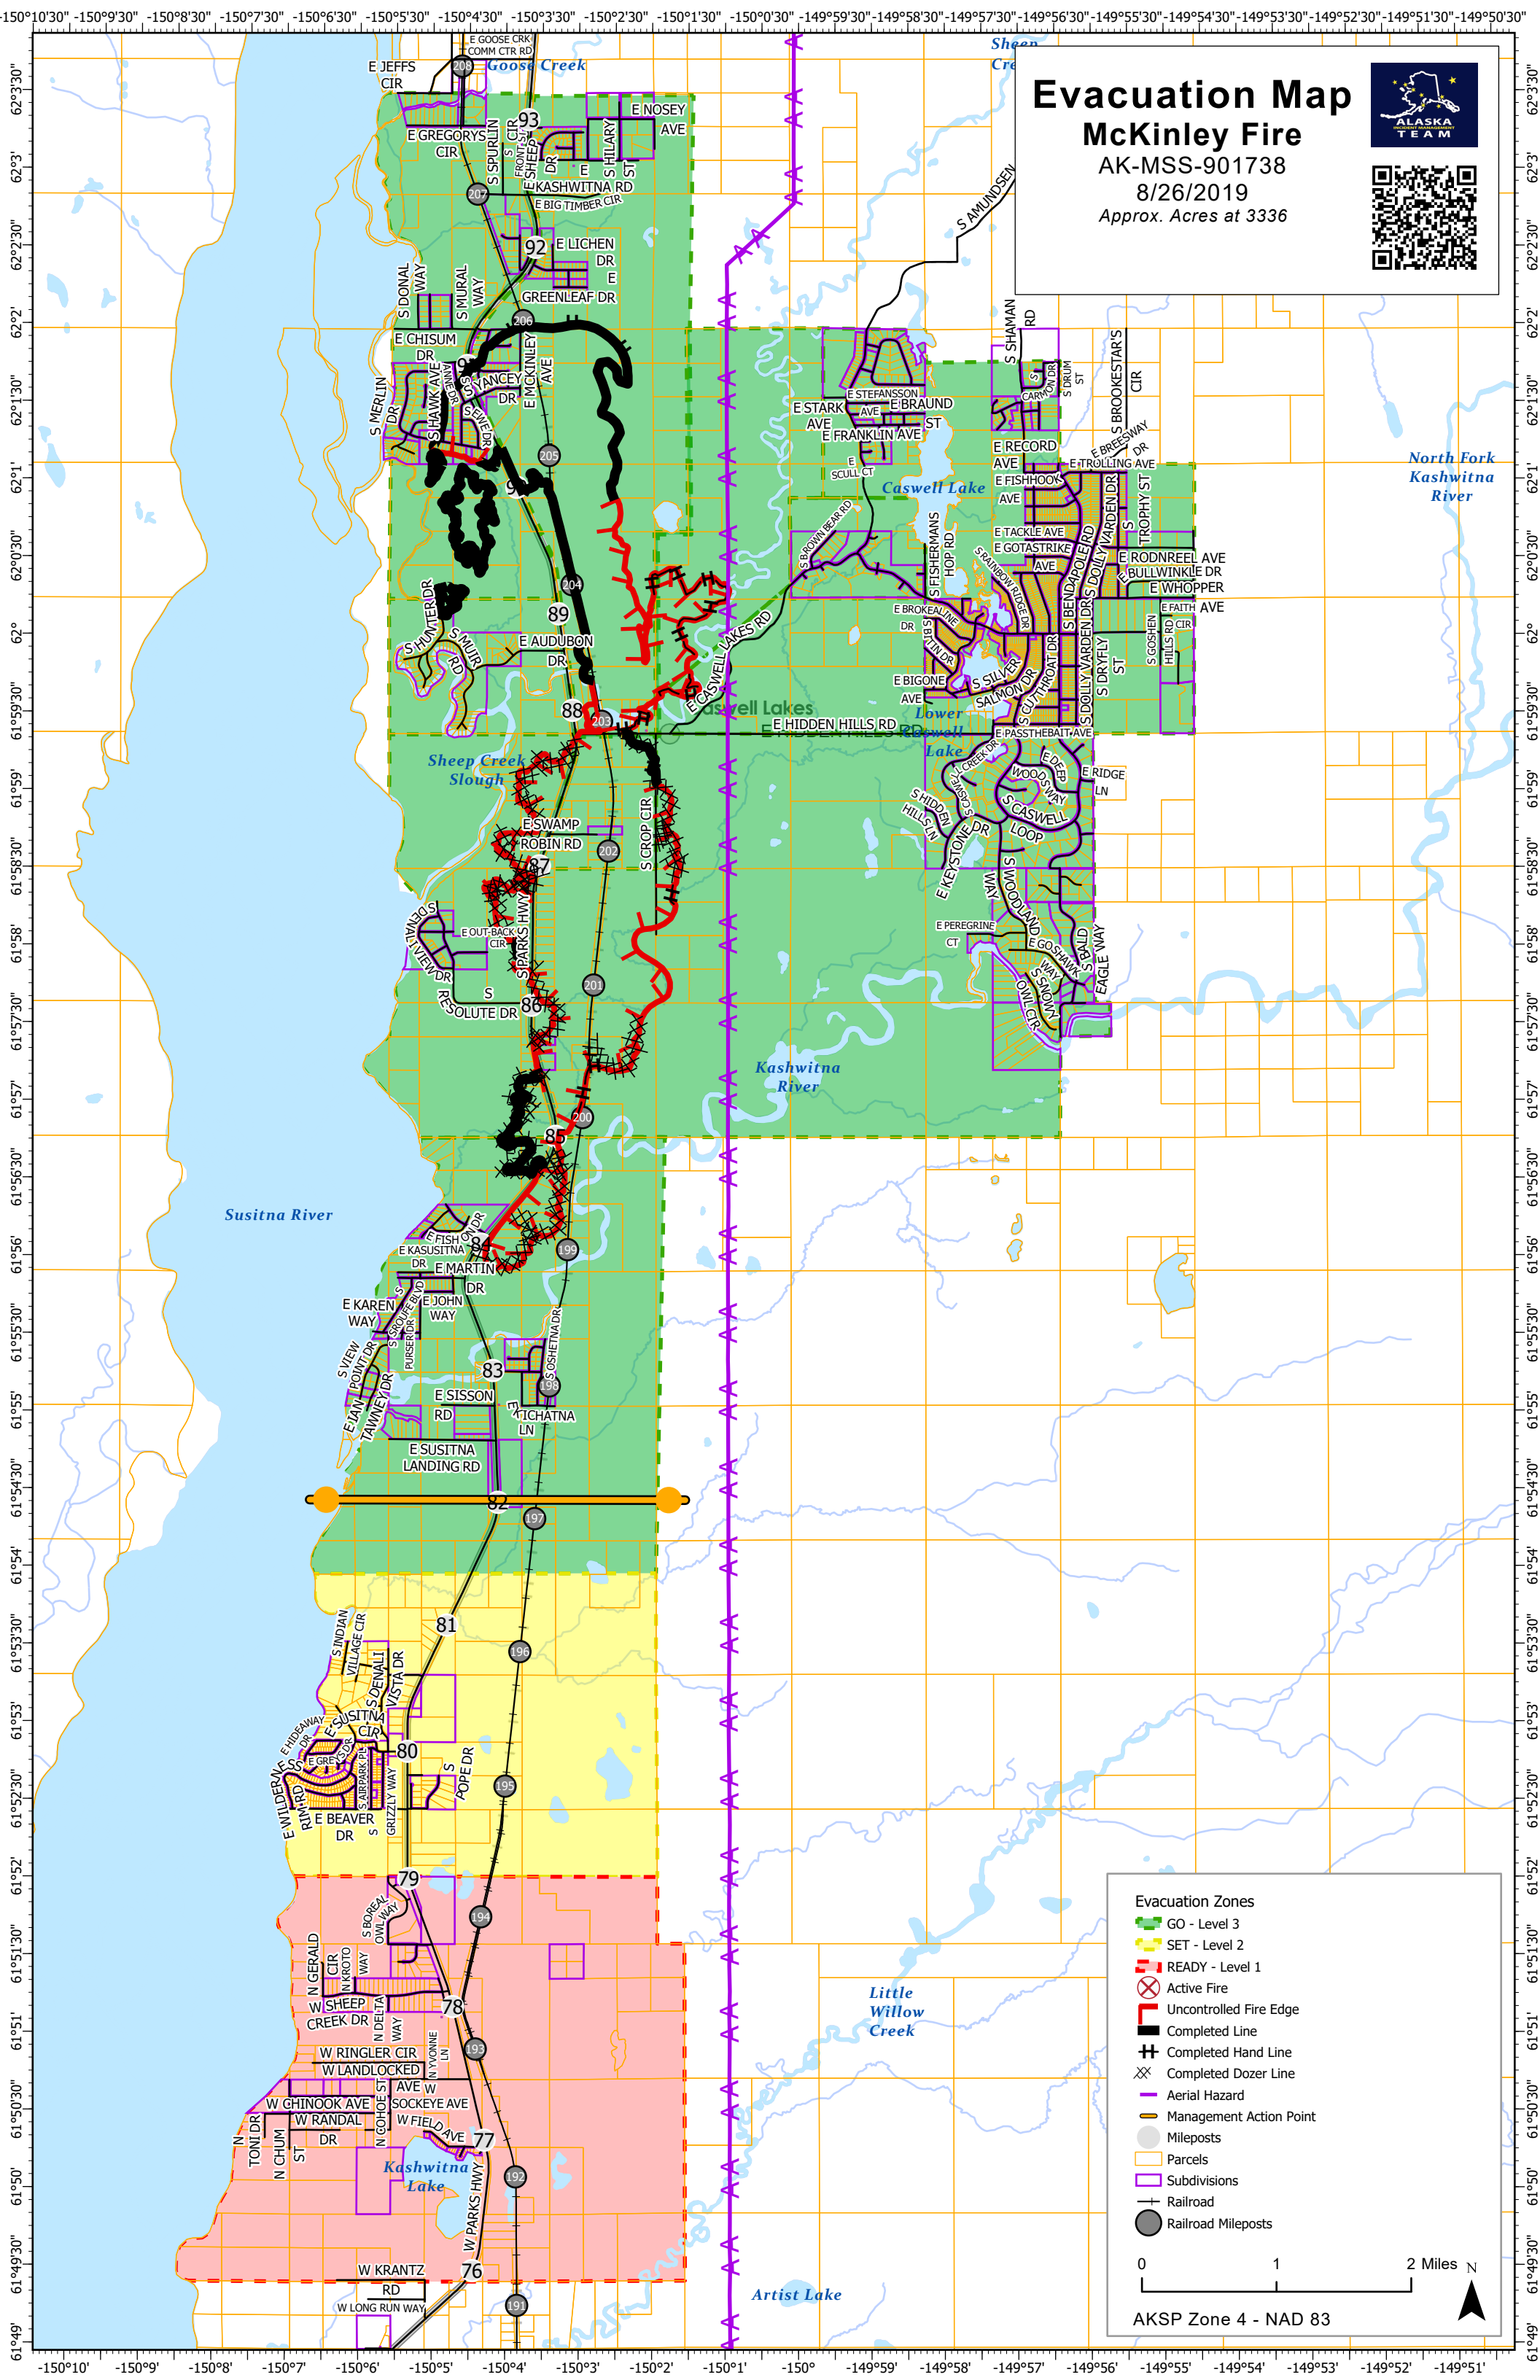

Evacuation Map

McKinley Fire

AK-MSS-901738

8/26/2019

Approx. Acres at 3336

Evacuation Zones

- GO - Level 3
- SET - Level 2
- READY - Level 1
- Active Fire
- Uncontrolled Fire Edge
- Completed Line
- Completed Hand Line
- Completed Dozer Line
- Aerial Hazard
- Management Action Point
- Mileposts
- Parcels
- Subdivisions
- Railroad
- Railroad Mileposts

AKSP Zone 4 - NAD 83