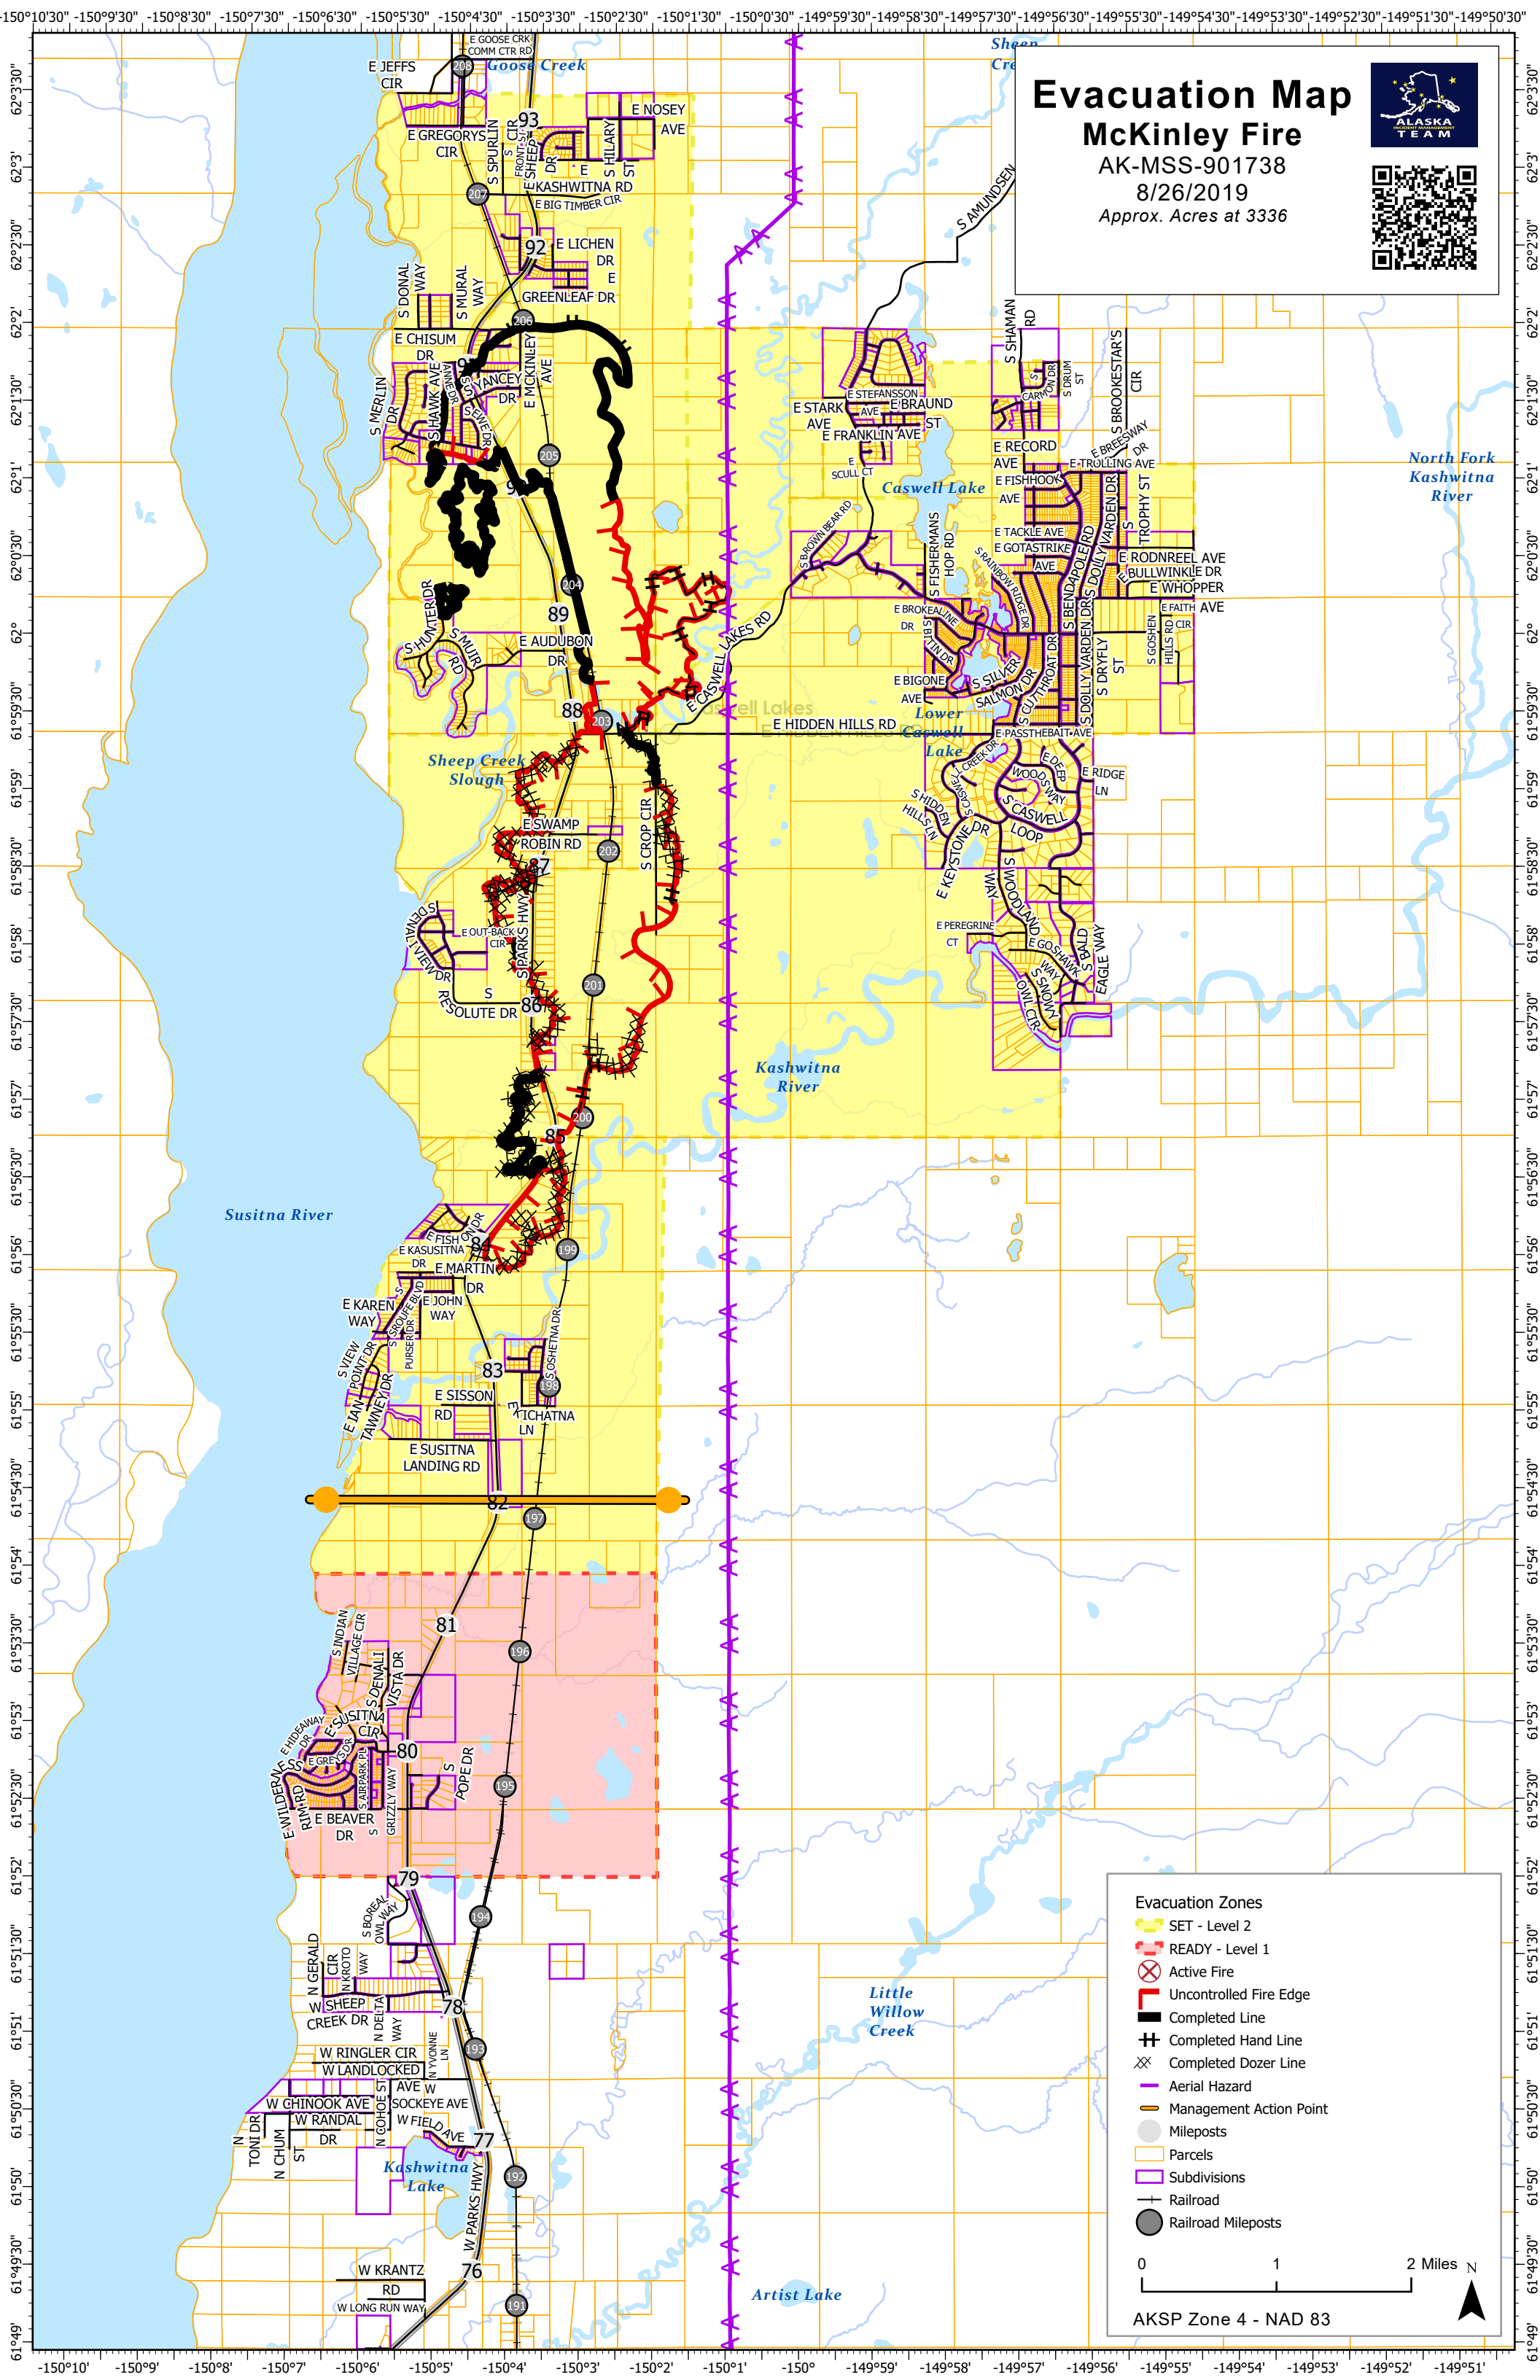

Evacuation Map

McKinley Fire

AK-MSS-901738

8/26/2019

Approx. Acres at 3336

- Evacuation Zones**
- SET - Level 2
 - READY - Level 1
 - Active Fire
 - Uncontrolled Fire Edge
 - Completed Line
 - Completed Hand Line
 - Completed Dozer Line
 - Aerial Hazard
 - Management Action Point
 - Mileposts
 - Parcels
 - Subdivisions
 - Railroad
 - Railroad Mileposts

AKSP Zone 4 - NAD 83